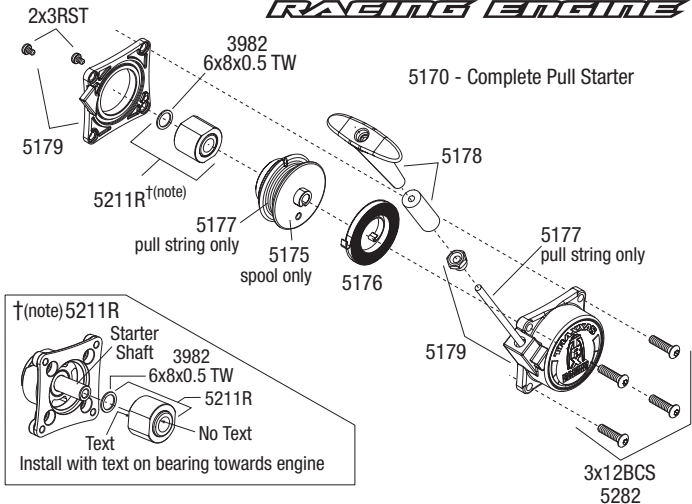

TRX3.3
RACING ENGINE

Pull Start Assembly

Exhaust Assembly