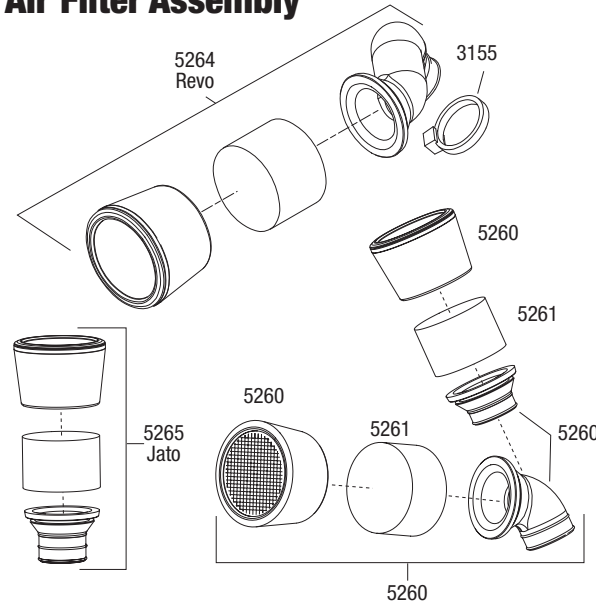

Air Filter Assembly