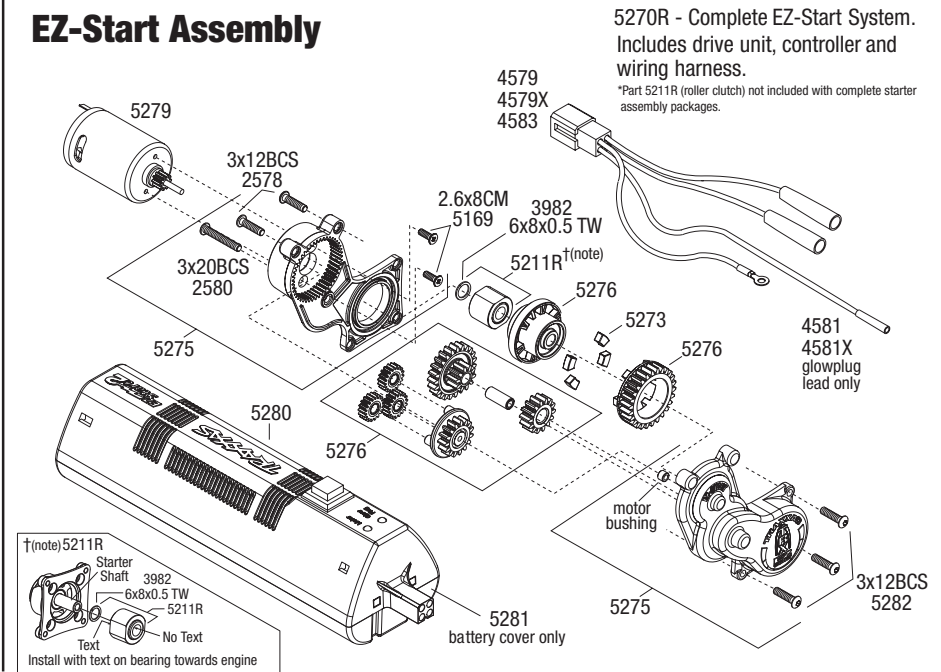

EZ-Start Assembly

5270R - Complete EZ-Start System.

Includes drive unit, controller and wiring harness.

*Part 5211R (roller clutch) not included with complete starter assembly packages.