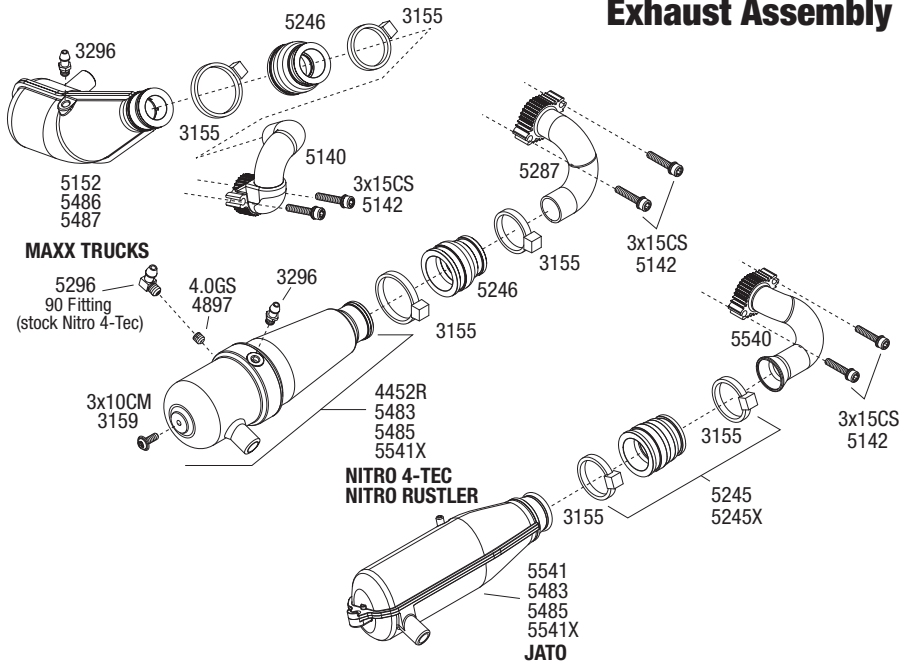

Crankshaft Assembly

Air Filter Assembly

TRX3.3
RACING ENGINE

Pull Start Assembly

Exhaust Assembly

EZ-Start Assembly

5270R - Complete EZ-Start System.

Includes drive unit, controller and wiring harness.

*Part 5211R (roller clutch) not included with complete starter assembly packages.