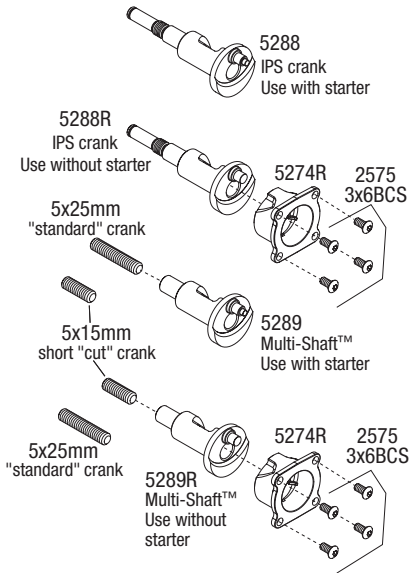

Crankshaft Assembly