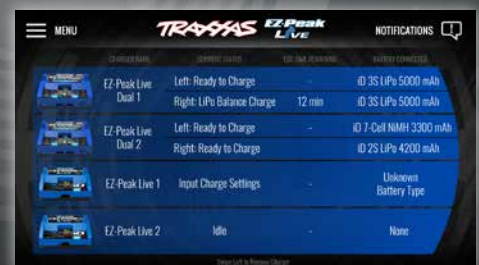

EASILY MANAGE UP TO 4 CHARGERS

Monitor and manage up to four EZ-Peak Live chargers at once. The convenient dashboard shows charger status and what battery is connected to make managing multiple chargers simple.

Note: access to some charger features and functions such as inputting manual charge settings requires the use of the EZ-Peak live app. Android devices sold separately. Android is a product of Google Inc. Apple iPhone®, iPad®, and iPod touch® sold separately. iPhone, iPad, and iPod touch are trademarks of Apple Inc., registered in the U.S. and other countries. App screenshots subject to change.