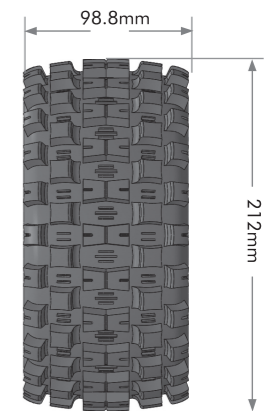

TRAXXAS ARRMA
X MAXX / KRATON 85

MONSTER TRUCK TIRES

HEX 24mm

MFT

Others

2022 BRAND NEW TIRE

xChamp / xMallet
xRowdy / xMcCross

A sticky race tread compound with the ultimate and unique weaving Micro Fiber Tech (MFT) in off-road traction, designed to provide a smooth ride suitable for desert, dirt, rock, snow, and mud applications suitable for all terrains.

SERIES
MFT X-CHAMP

SERIES
MFT X-ROWDY

MODEL NO.	SERIES	COMPOUND	COLOR	FIT FOR	INSERT	GLUE
L-T3349B	X-CHAMP	SPORT	BLACK	X-MAXX HEX 24mm	●	●
L-T3349BM				ARRMA KRATON 8S HEX 24mm		

MODEL NO.	SERIES	COMPOUND	COLOR	FIT FOR	INSERT	GLUE
L-T3351B	X-ROWDY	SPORT	BLACK	X-MAXX HEX 24mm	●	●
L-T3351BM				ARRMA KRATON 8S HEX 24mm		

SERIES
MFT X-MALLET

SERIES
MFT X-MCROSS

MODEL NO.	SERIES	COMPOUND	COLOR	FIT FOR	INSERT	GLUE
L-T3350B	X-MALLET	SPORT	BLACK	X-MAXX HEX 24mm	●	●
L-T3350BM				ARRMA KRATON 8S HEX 24mm		

MODEL NO.	SERIES	COMPOUND	COLOR	FIT FOR	INSERT	GLUE
L-T3352B	X-MCROSS	SPORT	BLACK	X-MAXX HEX 24mm	●	●
L-T3352BM				ARRMA KRATON 8S HEX 24mm		