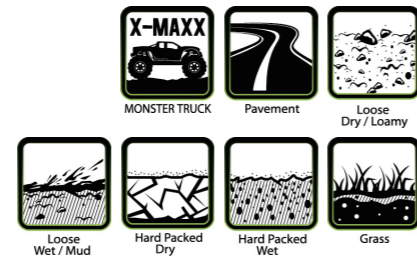

SERIES
MFT X-CHAMP