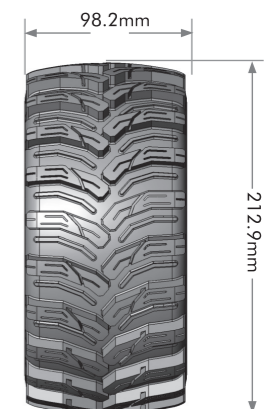

SERIES
MFT X-CYCLONE

MODEL NO.	SERIES	COMPOUND	COLOR	FIT FOR	INSERT	GLUE
L-T3296B	X-PIONEER	SPORT	BLACK	X-MAXX HEX 24mm	●	●
L-T3296BM				ARRMA KRATON 8S HEX 24mm		

MODEL NO.	SERIES	COMPOUND	COLOR	FIT FOR	INSERT	GLUE
L-T3298B	X-CYCLONE	SPORT	BLACK	X-MAXX HEX 24mm	●	●
L-T3298BM				ARRMA KRATON 8S HEX 24mm