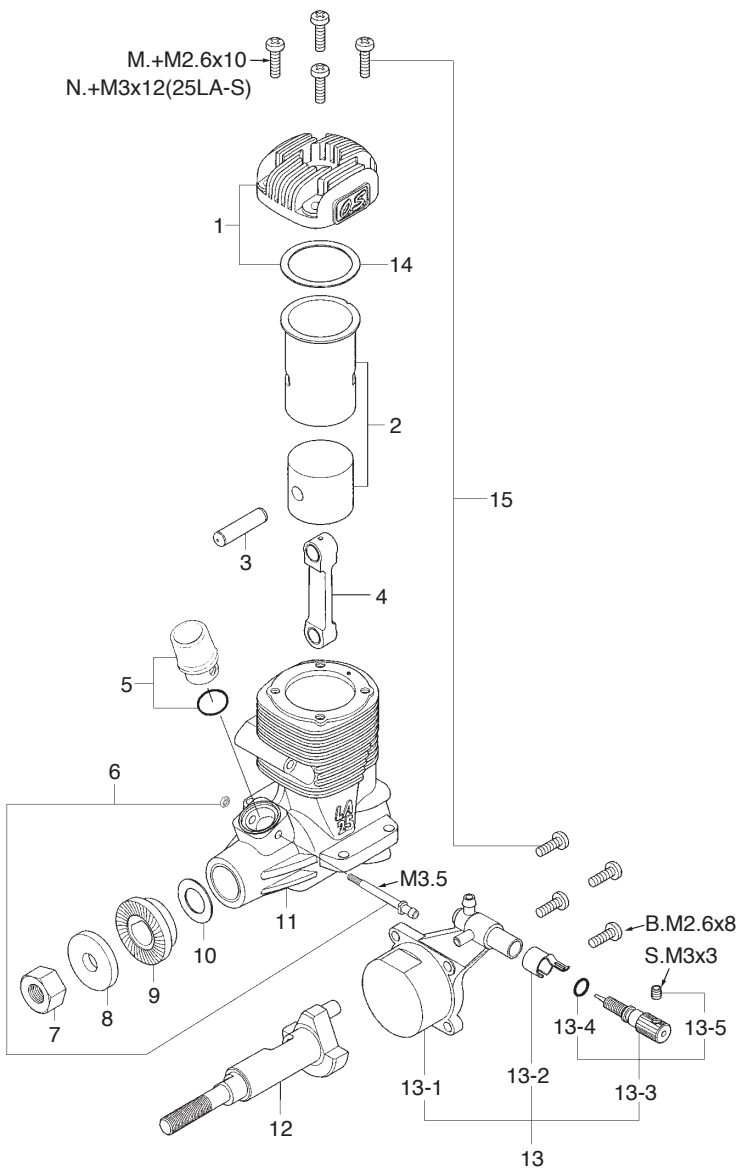

ENGINE EXPLODED VIEW & PARTS LIST

MAX-15LA-S / MAX-25LA-S

MAX-15LA-S

No.	Code No.	Description
1	21754010	Cylinder Head (Silver)
2	21753000	Cylinder & Piston Assembly
3	21706000	Piston Pin
4	21205040	Connecting Rod
5	21712010	Venturi
6	21381970	Nozzle For Remote Needle
7	20810007	Propeller Nut
8	21109005	Propeller Washer
9	21758000	Drive Hub
10	21620006	Thrust Washer
11	21751010	Crankcase (Silver)
12	21752000	Crankshaft
13	21757000	Cover Plate Assembly
13-1	21757100	Cover Plate
13-2	26711305	Ratchet Spring
13-3	21781970	Needle
13-4	24981837	"O" Ring
13-5	26381501	Set Screw
14	21714100	Head Gasket
15	21713000	Screw Set
	71605300	Glow Plug N0.6 (Former A3)
	21225000	871 Silencer
	22681957	Pressure Fitting
	22325300	Assembly Screw
	21225400	Retaining Screw(N.+M2.6x25 2pcs.)

* Type of screw

C...Cap Screw T...Tapping Screw

N...Round Head Screw S...Set Screw