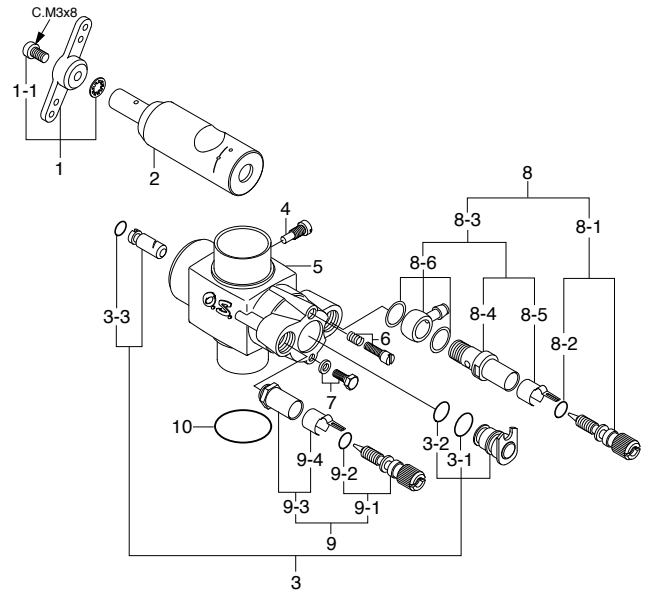

MAX-91SZ-HRING

(18300)

TYPE 60M-C

(29183000)

* Type of screw

C...Cap Screw M...Oval Fillister-Head Screw

F...Flat Head Screw N...Round Head Screw S...Set Screw

No.	Code No.	Description
1	29064000	Heatsink Head (Blue)
2	29063100	Cylinder Liner
3	29503400	Piston Ring
4	29063200	Piston
5	27006000	Piston Pin
6	27917000	Piston Pin Retainer (2pcs.)
7	29505010	Connecting Rod
8	29183000	Carburetor Complete 60M-C
9	45010002	Propeller Nut
10	46120000	Thrust Washer
11	26731002	Crankshaft Ball Bearing (Front)
12	23981700	Carburetor Retainer Assembly
13	29061000	Crankcase
14	27930000	Crankshaft Ball Bearing (Rear)
15	29062000	Crankshaft
16	29061400	Gasket Set
17	29067000	Cover Plate
	71608001	Glow Plug No.8
	27708200	Woodruff Key
	41621100	Needle Adjusting Screw
		Head Gasket (0.1mm, 0.2mm)

No.	Code No.	Description
1	29085140	Throttle Lever Assembly
1-1	22826131	Throttle Lever Retaining Screw (2pcs.)
2	29183200	Carburetor Rotor
3	29181610	Mixture Control Valve Assembly
3-1	27881810	"O"Ring (L) (2pcs.)
3-2	27881800	"O"Ring (S) (2pcs.)
3-3	27881820	"O"Ring (L) (2pcs.)
4	45581820	Rotor Guide Screw
5	29183100	Carburetor Body
6	27881330	Mixture Control Screw
7	27681340	Mixture Control Valve Stopper
8	27081900	Needle Valve Assembly (Main Needle)
8-1	27981910	Needle Assembly
8-2	24981837	"O"Ring (2pcs.)
8-3	46181940	Needle Valve Holder Assembly
8-4	46181941	Needle Valve Holder
8-5	26711305	Ratchet Spring No.4
8-6	46181950	Fuel Inlet
9	27981900	Needle Valve Assembly
9-1	27981910	Needle Assembly
9-2	24981837	"O"Ring (2pcs.)
9-3	27381940	Needle Valve Holder Assembly
9-4	26711305	Ratchet Spring No.4
10	29015019	Carburetor Rubber Gasket
	41621100	Needle Adjusting Screw (5pcs.)