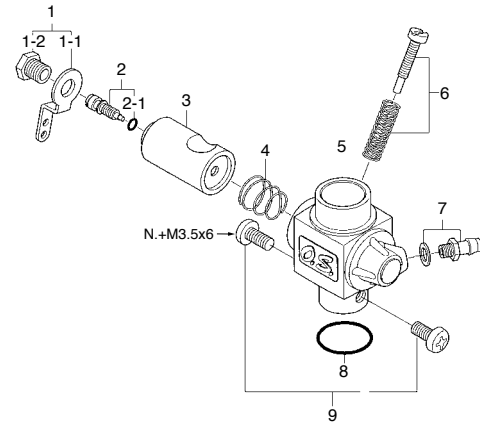

MAX-50SX RING

(15600)

TYPE 40B

(25681010)

* Type of screw

C...Cap Screw M...Oval Fillister-Head Screw

F...Flat Head Screw N...Round Head Screw S...Set Screw

No.	Code No.	Description
1	25204010	Cylinder Head
2	25203100	Cylinder Liner
3	25303400	Piston Ring
4	25203200	Piston
5	25206000	Piston Pin
6	25217000	Piston Pin Retainer
7	25205000	Connecting Rod
8	25681010	Carburetor Complete (Type 40B)
9	25281140	Carburetor Spacer
10	23981700	Carburetor Retainer
11	23210007	Propeller Nut
12	23209003	Propeller Washer
13	27708010	Drive Hub
13-1	27708200	Woodruff Key
14	46120000	Thrust Washer
15	26731002	Crankshaft Ball Bearing (F)
16	25201000	Crankcase
17	26730005	Crankshaft Ball Bearing (R)
18	25202010	Crankshaft
19	25214000	Gasket Set
20	25207010	Cover Plate Assembly
20-1	25207100	Cover Plate Body
20-2	24081970	Needle Assembly
20-3	24981837	"O" Ring
20-4	26381501	Set Screw
20-5	46181940	Needle Valve Holder Assembly
20-6	46181941	Needle Valve Holder
20-7	26711305	Ratchet Spring
20-8	46181950	Fuel Inlet
20-9	22881310	Plug Screw
20-10	22681953	Fuel Outlet (No.1)
21	25613000	Screw Set
	71608001	Glow Plug No.8
	24625210	E-3071 Silencer Assembly
	22681957	Pressure Fitting
	25625300	Assembly Screw
	25425400	Retaining Screw (C.M3x35 2pcs.)

No.	Code No.	Description
1	22781401	Throttle Lever Assembly
1-1	22781411	Throttle Lever
1-2	22781420	Throttle Lever Fixing Screw
2	27783600	Mixture Control Valve
2-1	22781800	"O"Ring
3	25681200	Carburetor Rotor
4	26781506	Rotor Spring
5	25681100	Carburetor Body
6	25681620	Throttle Stop Screw
7	22681953	Fuel Inlet (No.1)
8	46215000	Carburetor Gasket
9	25081700	Carburetor Retaining Screw