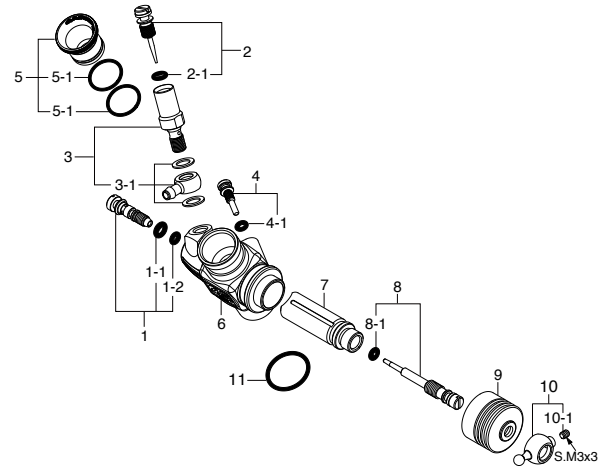

O.S. SPEED R2101

(1A000)

TYPE 21M2(B)

(2A081001)

* Type of screw

C...Cap Screw B...Binding Screw M...Oval Fillister-Head Screw

F...Flat Head Screw T...Tapping Screw N...Round Head Screw S...Set Screw

CAP SCREW SETS (10pcs./set)

Code No.	Size	Pcs. used in an engine
79871020	M2.6x7	Cover Plate Retaining Screw (4pcs.)
79871055	M2.6x18	Carburetor Retainer Retaining Screw (1pc.)
79871180	M3x18	Cylinder Head Retaining Screw (4pcs.)

No.	Code No.	Description
* 1	2A004000	Outer Head OSSPEED R2101
* 2	2A004100	Inner Head OSSPEED R2101
3	2A004160	Head Gasket Set (0.1mm / 0.15mm) R2101
* 4	2A003010	Built-Up Parts Set (CP) OSSPEED R2101
* 4-1	2A003000	Cylinder & Piston Assembly OSSPEED R2101
4-2	22016000	Piston Pin 21XZ-R
4-3	21817010	O.S. SPEED Piston Pin Retainer 4mm (6pcs.)
4-4	23755020	Connecting Rod OSSPEED 21V-SPEC
* 5	2A081001	Carburetor Complete (Type 21M2(B))
6	23981740	Carburetor Retainer Assembly 21E,21H,21J
6-1	24881824	"O" Ring (2pcs.) (7B)
7	23731000	Crankshaft Ball Bearing (Front) 21VZ,VG,30VG,28
* 8	2A001000	Crankcase OSSPEED R2101
9	23730020	Crankshaft Ball Bearing (Rear) 21SPEC,28XZ,30VG
* 10	2A002000	Crankshaft OSSPEED R2101
11	23107100	Cover Gasket (S-22) 35AX,25AX
* 12	2A007000	Cover Plate OSSPEED R2101
	71642070	Glow Plug RP7 (T-Plug)
	22826140	Exhaust Seal Ring (2pcs.) 21VZ,30VG
	71801110	O.S. SPEED Flywheel Collet (2pcs.)
	22884254	O.S. SPEED Dust Cap Set For 12-30 Class 3mm (2pcs.)/16mm (2pcs.)/18mm (1pc)

* marked parts are available only for limited period (one year after finishing the production).

No.	Code No.	Description
1	22082600	Mixture Control Valve Assembly (21M) 21XZ-R
1-1	46066319	"O" Ring (L) (2pcs.) P-3
1-2	22781800	"O" Ring (S) (2pcs.) 10D,10F,1H-3H,20E
2	22082970	Needle Assembly (21M) 21XZ-R
2-1	46066319	"O" Ring (2pcs.) P-3
3	22082940	Needle Holder Assembly (21M) 21XZ-R
3-1	22082950	No.15 Universal Nipple Assembly
4	22848160	Throttle Stop Screw (21J)
4-1	27881820	"O" Ring (S) (2pcs.) (S-3)
5	71533085	Carburetor Reducer (8.5mm Red) ALUMINUM
5-1	22615000	"O" Ring (1pc.) 2A-3A,20C,20D
6	22082110	Carburetor Body 21M(B)
7	22082200	Slide Valve (21M) 21XZ-R
* 8	2A081610	Metering Needle Assembly R2101
8-1	27881820	"O" Ring (S) (2pcs.) (S-3)
9	23981520	Dust Cover (21,30VG) 21E,21F,21J
10	23781400	Ball Link No.3
10-1	26381501	Set Screw (1pc.)
11	29015019	Carburetor Rubber Gasket 20E,60F,60MC,70D

* marked parts are available only for limited period (one year after finishing the production).