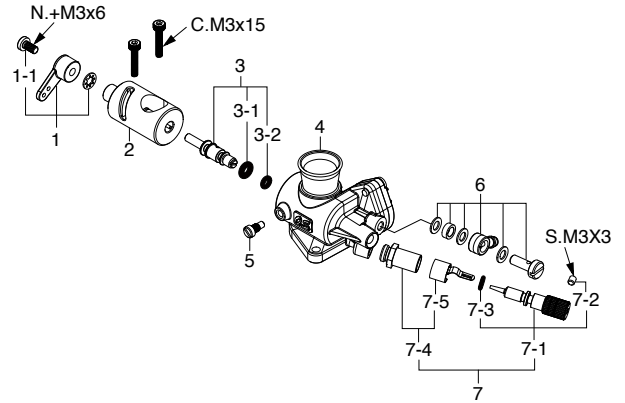

* Type of screw

C...Cap Screw B...Binding Screw M...Oval Fillister-Head Screw
F...Flat Head Screw T...Tapping Screw N...Round Head Screw S...Set Screw

CAP SCREW SETS (10pcs./sets)

Code No.	Size	Pcs. used in an engine
79871110	M3x8	Cover Plate Retaining Screw (4pcs.)
79871150	M3x15	Cylinder Head Retaining Screw (6pcs.) Carburetor Retaining Screw (2pcs.)