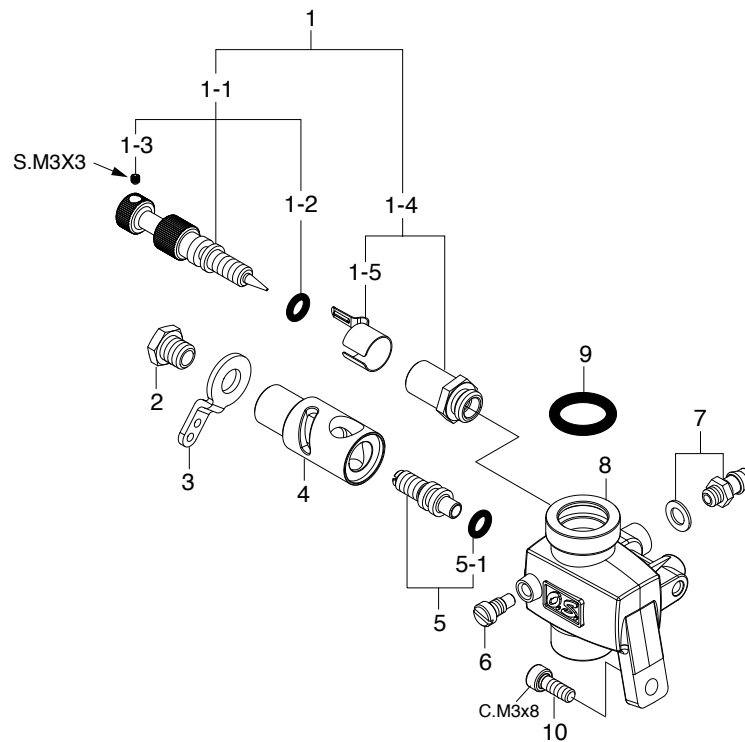

Note: The choke valve assembly is not included in the carburetor complete.

* Type of screw

C...Cap Screw B...Binding Screw M...Oval Fillister-Head Screw
F...Flat Head Screw T...Tapping Screw N...Round Head Screw S...Set Screw

No.	Code No.	Description
1	27681900	Needle-valve Assembly
1-1	27681970	Needle Assembly
1-2	24981837	"O" Ring (2pcs.)
1-3	26381501	Set Screw
1-4	27381940	Needle-valve Holder Assembly
1-5	26711305	Ratchet Spring No.4
2	22781420	Throttle Lever Retaining Screw
3	22781411	Throttle Lever
4	46581200	Carburetor Rotor
5	26781309	Mixture Control Valve Assembly
5-1	24881824	"O" Ring (2pcs.)
6	45581820	Roter Guide Screw
7	22681953	Fuel Inlet (Nipple No.1)
8	46581100	Carburetor Body
9	45515000	Carburetor Rubber Gasket
10	79871110	Carburetor Retaining Screw (10pcs.)