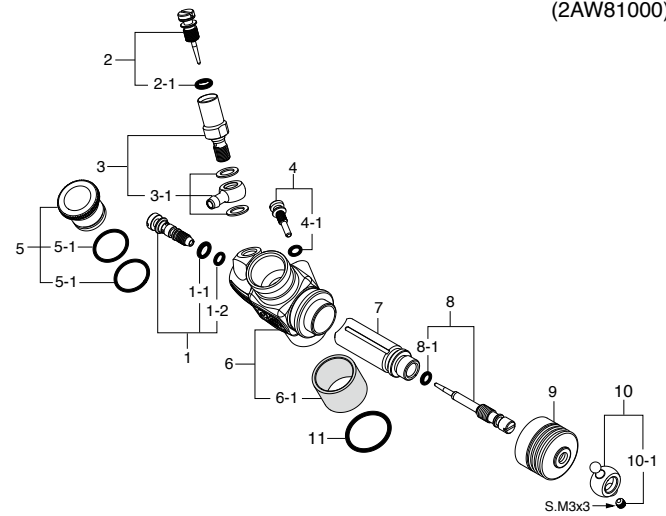

MAX-21XR-B Ver.II

(1AW00)

TYPE 21J3-I

(2AW81000)

* Type of screw

C...Cap Screw B...Binding Screw M...Oval Fillister-Head Screw
F...Flat Head Screw T...Tapping Screw N...Round Head Screw S...Set Screw

CAP SCREW SETS (10pcs./set)

Code No.	Size	Pcs. used in an engine
79871020	M2.6x7	Cover Plate Retaining Screw (4pcs.)
79871055	M2.6x18	Carburetor Retainer Retaining Screw (1pc.)
79871180	M3x18	Cylinder Head Retaining Screw (4pcs.)

No.	Code No.	Description
1	2AW04000	Outer Head 21XR-B Ver.2
2	22204010	Inner Head 21XR-B
3	22014160	Head Gasket Set (0.2mm) 21XZ-R
4	22203010	Built-up Parts Set 21XR-B
4-1	22203000	Cylinder & Piston Assembly 21XR-B
4-2	22016000	Piston Pin 21XZ-R
4-3	21817000	Piston Pin Retainer 4mm (2pcs.) 12TG,21VG,28XZ
4-4	23605012	Connecting Rod w/piston pin retainers (3pcs.) 21XR-B
5	2AW81000	Carburetor Complete (Type 21J3-I)
6	23981740	Carburetor Retainer Assembly 21E,21H,21J
6-1	24881824	"O" Ring (2pcs.) (7B)
7	23731020	Crankshaft Ball Bearing (Front) 21XZ-B
8	2AW01000	Crankcase 21XR-B Ver.2
9	23730020	Crankshaft Ball Bearing (Rear) 21V-SPEC,28XZ,30VG
10	2AW02000	Crankshaft 21XR-B Ver.2
11	23107100	Cover Gasket (S-22) 21XZ,30VG,35AX
12	22417100	Cover Plate 21XZ-B Ver.2
	71641300	Glow Plug P3 (TURBO)
	71533272	Carburetor Reducer 7mm (Yellow) w/ "O" Ring (2pcs.)
	22615000	"O" Ring (1pc.) 2A-3A,20C,20D
	71533000	Carburetor Reducer 8mm (Red) w/ "O" Ring (2pcs.)
	22615000	"O" Ring (1pc.) 2A-3A,20C,20D
	22826140	Exhaust Seal Ring (2pcs.) 21VZ,30VG

No.	Code No.	Description
1	22082600	Mixture Control Valve Assembly (21M) 21XZ-R
1-1	46066319	"O" Ring (L) (2pcs.) P-3
1-2	22781800	"O" Ring (S) (2pcs.) 10D,10F,1H-3H,20E
2	22082970	Needle Assembly (21M) 21XZ-R
2-1	46066319	"O" Ring (2pcs.) P-3
3	22082940	Needle Holder Assembly (21M) 21XZ-R
3-1	22082950	No.15 Universal Nipple Assembly
4	22848160	Throttle Stop Screw (21J)
4-1	27881820	"O" Ring (S) (2pcs.)
5	71533385	Carburetor Reducer (8.5mm Purple)
5-1	22615000	"O" Ring (1pc.) 2A-3A,20C,20D
6	22082100	Carburetor Body (w/Thermo Insulator) (21M) 21XZ-R
6-1	23781110	Thermo Insulator 21C,21H,21E,20K
7	22082200	Slide Valve (21M) 21XZ-R
8	22082350	Metering Needle Assembly (21M) 21XZ-R Ver.2
8-1	27881820	"O" Ring (S) (2pcs.) S-3
9	23981520	Dust Cover (21,30VG) 21E,21F,21J
10	23781400	Ball Link No.3
10-1	26381501	Set Screw
11	29015019	Carburetor Rubber Gasket 20E,60F,60MC,70D