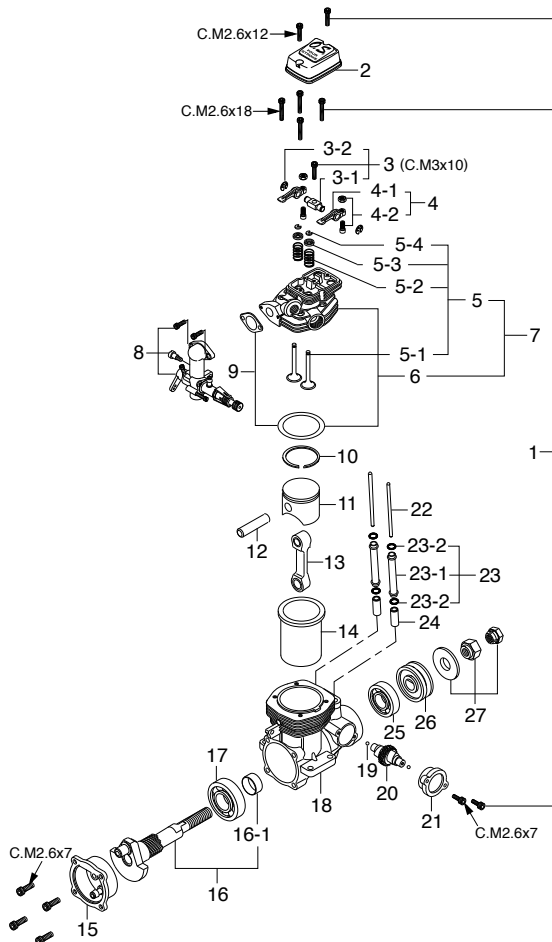

No.	Code No.	Description
1	22081408	Throttle Lever Assembly No.5
1-1	22081313	Assembly Screw
2	25781200	Carburetor Rotor
3	25781600	Mixture Control Valve Assembly
3-1	46066319	"O" Ring (L) (2pcs.)
3-2	22781800	"O" Ring (S) (2pcs.)
4	27482120	Carburetor Body
5	45581820	Roter Guide Screw
6	22681953	Fuel Inlet (No.1)
7	25781970	Needle Assembly
7-1	24981837	"O" Ring (2pcs.)
7-2	26381501	Set Screw
8	27381940	Needle-valve Holder Assembly
8-1	26711305	Ratchet Spring No.4
9	46215000	Carburetor Rubber Gasket
10	25081700	Carburetor Retaining Screw

No.	Code No.	Description
1	22081408	Throttle Lever Assembly No.5
1-1	22081313	Assembly Screw
2	29182210	Carburetor Rotor
3	29181620	Mixture Control Valve Assembly
3-1	46066319	"O" Ring (L) (2pcs.)
3-2	22781800	"O" Ring (S) (2pcs.)
4	29182110	Carburetor Body
5	45581820	Rotor Guide Screw
6	22681953	Fuel Inlet (No.1)
7	24081970	Needle-valve Assembly
7-1	24981837	"O" Ring (2pcs.)
7-2	26381501	Set Screw
8	27381940	Needle-valve Holder Assembly
8-1	26711305	Ratchet Spring No.4
9	29015019	Carburetor Rubber Gasket
10	25081700	Carburetor Retaining Screw