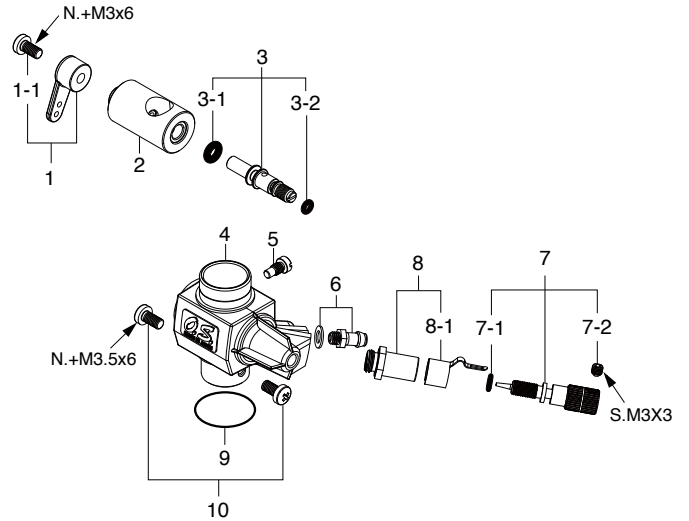

* Type of screw

C...Cap Screw M...Oval Fillister-Head Screw

F...Flat Head Screw N...Round Head Screw S...Set Screw

No.	Code No.	Description
1	27404010	Cylinder Head
2	27414010	Head Gasket
3	27403000	Cylinder & Piston Assembly
4	27406000	Piston Pin
5	27917000	Piston Pin Retainer (2pcs.)
6	29115000	Connecting Rod
7	27482020	Carburetor Complete (Type 61A-BE)
8	45910100	Lock Nut Set
9	27408010	Drive Hub
10	29320000	Thrust Washer
11	27731000	Crankshaft Ball Bearing (F)
12	27401000	Crankcase
13	29030001	Crankshaft Ball Bearing (R)
14	27402000	Crankshaft
15	27414020	Cover Gasket
16	27407000	Cover Plate
	71668100	Glow Plug BE-3
	72200080	Needle Valve Extension Cable Set
	27425011	E-4040 Silencer Assembly
	29122540	"O" Ring (2pcs.)
	27425300	Assembly Screw
	22681957	Pressure Nipple (No.7)
	26625210	Silencer Retaining Screw (C.M4x40 2pcs.)

No.	Code No.	Description
1	22081408	Throttle Lever Assembly No.5
1-1	22081313	Assembly Screw
2	25781200	Carburetor Rotor
3	25781600	Mixture Control Valve Assembly
3-1	46066319	"O" Ring (L) (2pcs.)
3-2	22781800	"O" Ring (S) (2pcs.)
4	27482120	Carburetor Body
5	45581820	Roter Guide Screw
6	22681953	Fuel Inlet (No.1)
7	25781970	Needle Assembly
7-1	24981837	"O" Ring (2pcs.)
7-2	26381501	Set Screw
8	27381940	Needle-valve Holder Assembly
8-1	26711305	Ratchet Spring No.4
9	46215000	Carburetor Rubber Gasket
10	25081700	Carburetor Retaining Screw