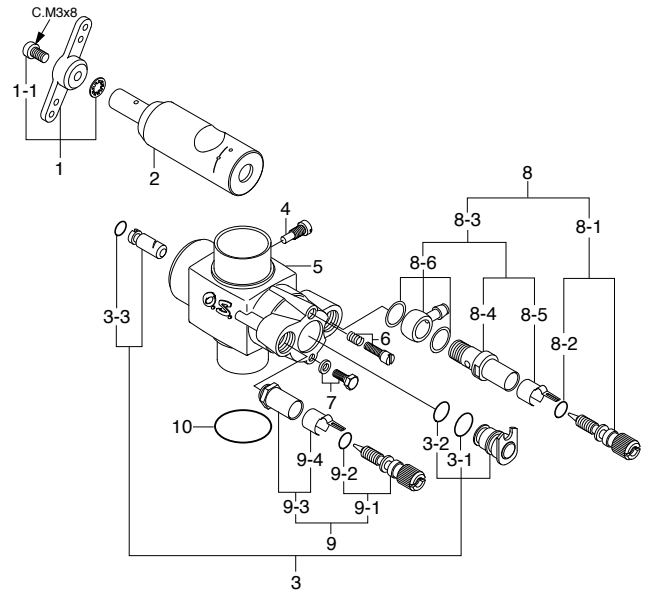

MAX-91RZ-H DHRING

(18510)

TYPE 60M-C

(29183000)

* Type of screw

C...Cap Screw M...Oval Fillister-Head Screw

F...Flat Head Screw N...Round Head Screw S...Set Screw

No.	Code No.	Description
1	29064010	Heatsink Head (Blue)
2	29063100	Cylinder Liner
3	29503400	Piston Ring
4	29063200	Piston
5	29066000	Piston Pin
6	27917000	Piston Pin Retainer (2pcs.)
7	29505010	Connecting Rod
8	29183000	Carburetor Complete 60M-C
9	45010002	Propeller Nut
10	46120000	Thrust Washer
11	26731002	Crankshaft Ball Bearing (Front)
12	23981700	Carburetor Retainer Assembly
13	29061010	Crankcase
14	27930000	Crankshaft Ball Bearing (Rear)
15	29062000	Crankshaft
16	29061400	Gasket Set
17	29067001	Cover Plate
	71608001	Glow Plug No.8
	27708200	Woodruff Key
	41621100	Needle Adjusting Screw

No.	Code No.	Description
1	29085140	Throttle Lever Assembly
1-1	22826131	Throttle Lever Retaining Screw (2pcs.)
2	29183200	Carburetor Rotor
3	29181610	Mixture Control Valve Assembly
3-1	27881810	"O"Ring (L) (2pcs.)
3-2	27881800	"O"Ring (S) (2pcs.)
3-3	27881820	"O"Ring (L) (2pcs.)
4	45581820	Rotor Guide Screw
5	29183100	Carburetor Body
6	27881330	Mixture Control Screw
7	27681340	Mixture Control Valve Stopper
8	27081900	Needle Valve Assembly (Main Needle)
8-1	27981910	Needle Assembly
8-2	24981837	"O"Ring (2pcs.)
8-3	46181940	Needle Valve Holder Assembly
8-4	46181941	Needle Valve Holder
8-5	26711305	Ratchet Spring No.4
8-6	46181950	Fuel Inlet
9	27981900	Needle Valve Assembly
9-1	27981910	Needle Assembly
9-2	24981837	"O"Ring (2pcs.)
9-3	27381940	Needle Valve Holder Assembly
9-4	26711305	Ratchet Spring No.4
10	29015019	Carburetor Rubber Gasket
	41621100	Needle Adjusting Screw (5pcs.)