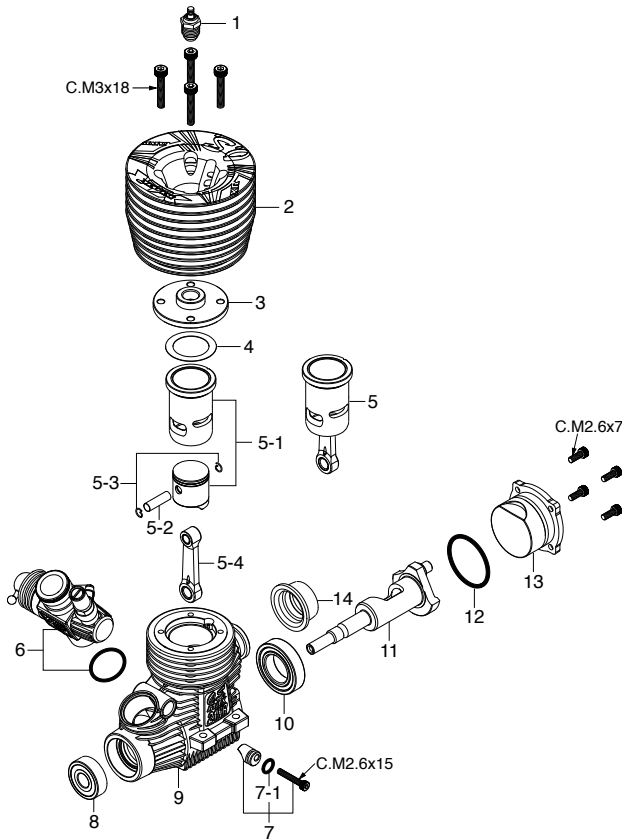

MAX-21XR-B

(12200)

TYPE 22B

(22281000)

* Type of screw

C...Cap Screw B...Binding Screw M...Oval Fillister-Head Screw
F...Flat Head Screw T...Tapping Screw N...Round Head Screw S...Set Screw

CAP SCREW SETS (10pcs./set)

Code No.	Size	Pcs. used in an engine
79871020	M2.6x7	Cover Plate Retaining Screw (4pcs.)
79871050	M2.6x15	Carburetor Retainer Retaining Screw (1pc.)
79871180	M3x18	Cylinder Head Retaining Screw (4pcs.)

No.	Code No.	Description
1	71641300	Glow Plug P3
2	22204000	Outer Head 21XR-B
3	22204010	Inner Head 21XR-B
4	22014160	Head Gasket (AL 0.2mm) 21XZ-R
5	22203010	Built-Up Parts Set (C&P) 21XR-B
5-1	22203000	Cylinder & Piston Assembly 21XR-B
5-2	22016000	Piston Pin 21XZ-R
5-3	21817000	Piston Pin Retainer (2pcs.) 12TG,21VG,28XZ
5-4	23605012	Connecting Rod w/piston pin retainers (3pcs.) 21XR-B
6	22281000	Carburetor Complete (Type 22B)
7	23618171	Carburetor Retainer Assembly 21F (21VG)
7-1	24881824	"O" Ring (2pcs.) (7B)
8	23731020	Crankshaft Ball Bearing (Front) 21XZ-B
9	22201000	Crankcase 21XR-B
10	23730020	Crankshaft Ball Bearing (Rear) 21SPEC,28XZ,30VG
11	22202000	Crankshaft 21XR-B
12	23764020	Cover Gasket (S-22) 30VG,21VZ,VG
13	22207000	Cover Plate 21XR-B
14	22826140	Exhaust Seal Ring (2pcs.) 21VZ,30VG

No.	Code No.	Description
1	23781400	Ball Link No.3
1-1	26381501	Retaining Screw
2	23981520	Dust Cover (21,20VG) 21E,21F,21J
3	23818340	Metering Needle Assembly 21C,21J
3-1	27881820	"O" Ring (2pcs.) (S-3)
4	22848210	Slide Valve 21J
5	71533000	Carburetor Reducer 8mm (RED)
5-1	22615000	"O" Ring 2A-3A,20C,20D
6	23618197	Needle Assembly 21C,21E,21F,20E,21J
6-1	46066319	"O" Ring (2pcs.) P-3
7	23618194	Needle Holder 21C,21E,21F,21J
8	22082960	Fuel Inlet (No.16)
9	22848160	Throttle Stop Screw (21J)
9-1	27881820	"O" Ring (2pcs.) (S-3)
10	22281100	Carburetor Body (22B)
11	29015019	Carburetor Rubber Gasket 20E,60F,60MC,70D