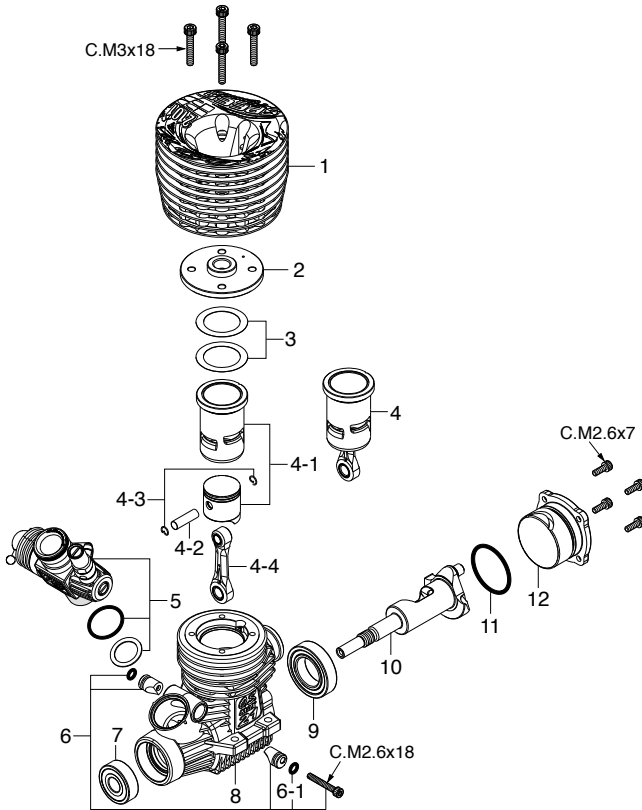

O.S. SPEED B2101

(1A200)

TYPE 21J(B)R6.0

(2A281001)

* Type of screw

C...Cap Screw B...Binding Screw M...Oval Fillister-Head Screw
F...Flat Head Screw T...Tapping Screw N...Round Head Screw S...Set Screw

CAP SCREW SETS (10pcs./set)

Code No.	Size	Pcs. used in an engine
79871020	M2.6x7	Cover Plate Retaining Screw (4pcs.)
79871055	M2.6x18	Carburetor Retainer Retaining Screw (1pc.)
79871180	M3x18	Cylinder Head Retaining Screw (4pcs.)

No.	Code No.	Description
* 1	2A204000	Outer Head OSSPEED B2101
* 2	2A204100	Inner Head OSSPEED B2101
3	2A204160	Head Gasket (0.1mm, 0.15mm) B2101
* 4	2A203010	Built-up Parts Set (CP) OSSPEED B2101
* 4-1	2A203000	Cylinder & Piston Assembly OSSPEED B2101
4-2	22016000	Piston Pin 21XZ-R
4-3	21817010	O.S. SPEED Piston Pin Retainer 4mm (6pcs.)
4-4	22425003	Connecting Rod w/piston pin retainers (3pcs.)
* 5	2A281001	Carburetor Complete (Type 21J(B) R6.0)
6	23981740	Carburetor Retainer Assembly 21E,21H,21J
6-1	24881824	"O" Ring (2pcs.) (7B)
7	23731020	Ball Bearing (Front) 21XZ-B
* 8	2A201000	Crankcase OSSPEED B2101
9	23730050	Ceramic Bearing (Rear) OSSPEED 21V
* 10	2A202000	Crankshaft OSSPEED B2101
11	23764020	Cover Gasket (1pc.) (S-22) 30VG,21VZ,VG
* 12	2A207000	Cover Plate OSSPEED B2101
	71641300	Glow Plug P3
	22826140	Exhaust Seal Ring 21VZ,30VG
	71533865	Carburetor Reducer 6.5mm(RED) w/ "O" Ring (2pcs.)
	22615000	"O" Ring (1pc.) 2A-3A,20C,20D
	22884250	Dust Cap Set (3mm,16mm,18mm)

* marked parts are available only for limited period (one year after finishing the production).

No.	Code No.	Description
1	23781400	Ball Link No.3
1-1	26381501	Retaining Screw
2	23981520	Dust Cover (21,30VG) 21E,21F,21J
3	23818340	Metering Needle Assembly 21C,21J
3-1	27881820	"O" Ring (2pcs.) (S-3)
4	22848210	Slide Valve 21J
5	71533261	Carburetor Reducer 6mm (Red) OSSPEED B2101
5-1	22615000	"O" Ring 2A-3A,20C,20D
6	23618197	Needle Assembly 21C,21E,21F,20E,21J
6-1	46066319	"O" Ring (2pcs.) P-3
7	22082940	Needle Holder Assembly (21M) 21XZ-R
7-1	22082950	Fuel Inlet (No.15)
8	22848160	Throttle Stop Screw (21J)
8-1	27881820	"O" Ring (2pcs.) (S-3)
9	22082600	Mixture Control Valve Assembly (21M) 21XZ-R
9-1	46066319	"O" Ring (L) (2pcs.) P-3
9-2	22781800	"O" Ring (S) (2pcs.) 10D,10F,1H-3H,20E
10	22481102	Carburetor Body (w/Thermo Insulator) 21J2(B)
10-1	23781110	Thermo Insulator 21C,21H,21E,20K
11	29015019	Carburetor Rubber Gasket 20E,60F,60MC,70D
12	23818190	Carburetor Sealing Washer 20A,B,50SX-H