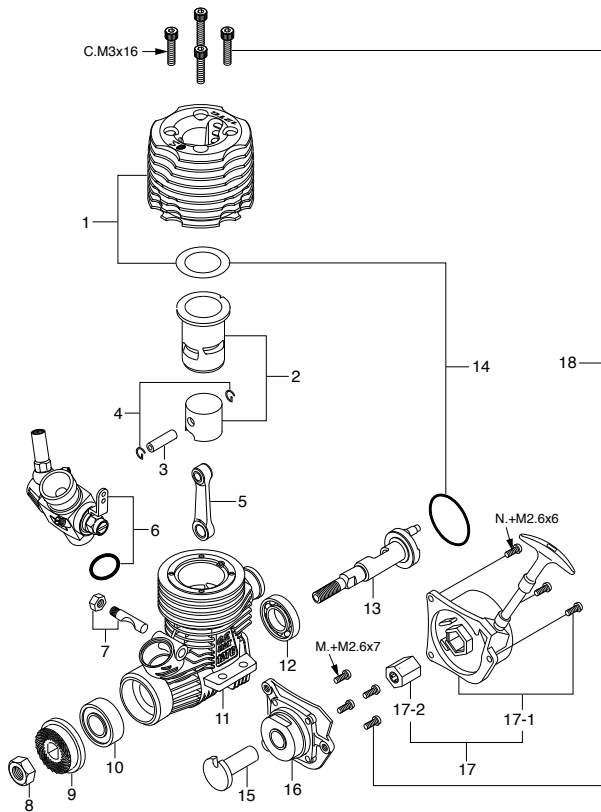

MAX-12TG-X

(11383)

TYPE 12E

(21428000)

* Type of screw

C...Cap Screw B...Binding Screw M...Oval Fillister-Head Screw

F...Flat Head Screw T...Tapping Screw N...Round Head Screw S...Set Screw

No.	Code No.	Description
1	21414000	Heatsink Head
2	21413000	Cylinder & Piston Assembly
3	21536000	Piston Pin
4	21817000	Piston Pin Retainer (2pcs.)
5	21415000	Connecting Rod
6	21428000	Carburetor Complete (Type 12E)
7	25381701	Carburetor Retainer Assembly
8	20810007	Propeller Nut (M5)
9	21458000	Drive Hub
10	22631020	Crankshaft Ball Bearing (Front)
11	21411010	Crankcase
12	21931010	Crankshaft Ball Bearing (Rear)
13	21412030	Crankshaft
14	21411400	Gasket Set
15	21922000	Starting Shaft
16	21901800	Rear Adaptor
17	73008000	No.N1 Recoil Starter Assembly
17-1	73008100	No.N1 Recoil Starter Body
17-2	73008200	No.N1 One-way Clutch
18	21923000	Screw Set
	71608001	Glow Plug No.8
	21427200	Exhaust Seal Ring (2pcs.)
	72404000	Engine Mount Spader

No.	Code No.	Description
1	21285901	Needle Valve Assembly
1-1	27881820	"O" Ring (2pcs.)
1-2	21881950	No.14 Universal Nipple Assembly
2	22681310	Throttle Stop Screw
3	21428100	Carburetor Body
4	22481506	Rotor Spring
5	21428200	Carburetor Rotor
6	21283210	Dust Cover
7	22681419	Throttle Lever
8	21481420	Throttle Lever Fixing Nut
9	21982630	Mixture Control Screw
9-1	27881820	"O" Ring (2pcs.)
10	22615000	Carburetor Rubber Gasket