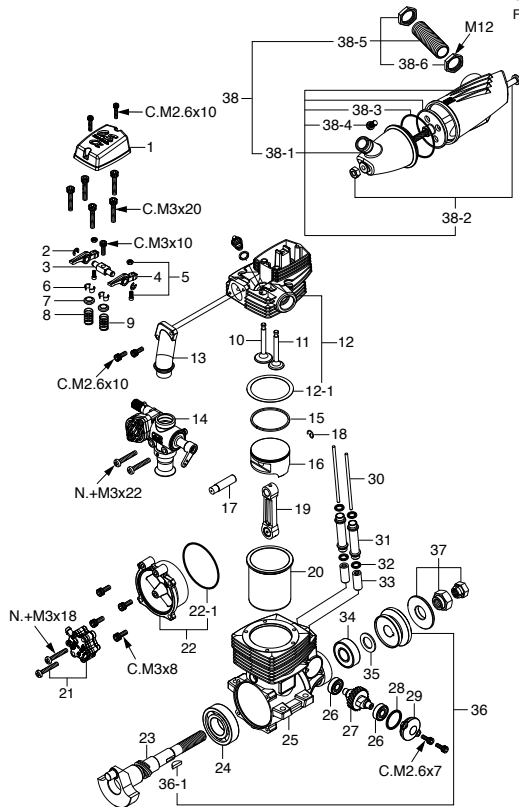

* Type of screw

C...Cap Screw B...Binding Screw M...Oval Fillister-Head Screw

F...Flat Head Screw T...Tapping Screw N...Round Head Screw S...Set Screw

CAP SCREW SETS (10pcs./sets)

Code No.	Size	Pcs. used in an engine
79871020	M2.6x7	Cam Cover Retaining Screw (2pcs.)
79871030	M2.6x10	Rocker Cover Retaining Screw (2pcs.) Intake Manifold Retaining Screw (2pcs.)
79871110	M3x8	Cover Plate Retaining Screw (4pcs.)
79871120	M3x10	Rocker Support Retaining Screw (1pc.)
79871200	M3x20	Cylinder Head Retaining Screw (5pcs.)

No.	Code No.	Description
1	24081970	Needle Assembly 40LA,75AX,91FX,FS91S2
1-1	24981837	"O" Ring (2pcs.)
1-2	26381501	Set Screw
2	27381940	Needle Valve Holder Assembly 20C,60U,70D,7H
2-1	26711305	Ratchet Spring No.4
3	44982100	Carburetor Body (61P) FSα-110-P
4	22681953	Fuel Inlet (No.1)
5	46115000	Carburetor Rubber Gasket (1pc.) (S-11.2)
6	45581820	Rotor Guide Screw 20C,60MC,70D
7	45582300	Mixture Control Valve Assembly 70N,60F
7-1	46066319	"O" Ring (L) (2pcs.) (P-3)
7-2	24881824	"O" Ring (S) (2pcs.) (7B)
8	44982200	Carburetor Rotor (61P) FSα-110-P
9	27881400	Throttle Lever Assembly 70N,C14,60F,70D
9-1	22081313	Throttle Lever Retaining Screw 1A-3A
10	44881300	Velocity Stack FSα-81,110,110-P
10-1	26381501	Set Screw
11	45581700	Carburetor Retaining Screw (2pcs.) FS70S-120S

No.	Code No.	Description
1	44904200	Rocker Cover FSα-110
2	45761600	Rocker Arm Retainer (2pcs.) FS26S-120S,70U
3	44961400	Rocker Support (1pc.) FSα-110
4	45561110	Rocker Arm (1pc.) FS120S3,FT300
5	45061202	Tappet Adjusting Screw (1pair) FS,FT,FF,FR,IL
6	45560410	Split Cotter (2pcs.) FS120S3,SE,GF30
7	45560310	Valve Spring Retainer (1pc.) FS120S3,SE
8	45560210	Intake Valve Spring (1pc.) FS120S3,SE
9	45560220	Exhaust Valve Spring (1pc.) FS120S3,SE
10	45560130	Intake Valve (1pc.) FS120S3,SE
11	45560140	Exhaust Valve (1pc.) FS120S3,SE
12	44904100	Cylinder Head (W/Gasket) FSα-110
12-1	44901460	Cylinder Head Gasket (1pc.) FSα-110
13	44969430	Intake Manifold (1pc.) FSα-110-P
14	44982000	Carburetor Complete (Type 61P) FSα-110-P
15	44903400	Piston Ring FSα-110
16	44903200	Piston FSα-110
17	44906000	Piston Pin FSα-110
18	27917000	Piston Pin Retainer (2pcs.) 91FX,91SZ,91SX-H
19	44805000	Connecting Rod FSα-81
20	44903100	Cylinder Liner FSα-110
21	72508100	Pump Unit PD-08 FS200SP,GF30
22	44907030	Cover Plate FSα-110-P
22-1	29061410	Cover Gasket FS200S,91SZ,GF30
23	44902000	Crankshaft FSα-110
24	45630000	Crankshaft Ball Bearing (Rear) FSα-81,FS70S,S2
25	44901000	Crankcase FSα-110
26	45231100	Camshaft Ball Bearing (1pc.) FS40-120S
27	44962000	Camshaft FSα-110