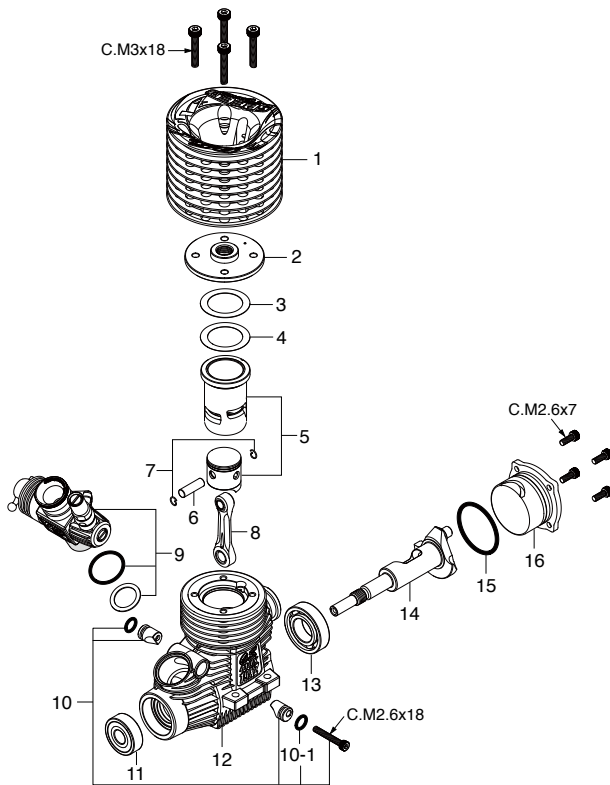

O.S. SPEED 19XZ-B

(11950)

TYPE 121J2(B)AR6.0

(22481007)

* Type of screw

C...Cap Screw B...Binding Screw M...Oval Fillister-Head Screw
F...Flat Head Screw T...Tapping Screw N...Round Head Screw S...Set Screw

CAP SCREW SETS (10pcs./set)

Code No.	Size	Pcs. used in an engine
79871020	M2.6x7	Cover Plate Retaining Screw (4pcs.)
79871055	M2.6x18	Carburetor Retainer Retaining Screw (1pc.)
79871180	M3x18	Cylinder Head Retaining Screw (4pcs.)

No.	Code No.	Description
* 1	21954000	Outer Head
* 2	21954100	Inner Head
* 3	21954160	Head Gasket (AL0.2mm)
* 4	21954170	Head Gasket (PBP0.1mm)
* 5	21953000	Cylinder & Piston Assembly
* 6	21956000	Piston Pin
7	21817000	Piston Pin Retainer (2pcs.)
8	23755020	Connecting Rod
* 9	22481007	Carburetor Complete (Type 21J2(B) AR6.0)
10	23981740	Carburetor Retainer Assembly
10-1	24881824	"O" Ring (2pcs.)
11	23731020	Crankshaft Ball Bearing (Front)
* 12	21951000	Crankcase
* 13	21930000	Crankshaft Ball Bearing (Rear)
* 14	21952000	Crankshaft
15	23764020	Cover Gasket
* 16	22427000	Cover Plate
	71641300	Glow Plug P3
	22826140	Exhaust Seal Ring
	22884250	Dust Cap Set (3mm,16mm,18mm)

Items marked * are available for only limited time.
(One year after discontinuing the production)

No.	Code No.	Description
1	23781400	Ball Link No.3
1-1	26381501	Retaining Screw
2	23981520	Dust Cover
3	22082340	Metering Needle Assembly
3-1	27881820	"O" Ring (2pcs.)
4	22848210	Slide Valve
5	71533260	Carburetor Reducer 6.0mm (Red)
5-1	22615000	"O" Ring
6	23618197	Needle Assembly
6-1	46066319	"O" Ring
7	22082940	Needle Holder Assembly
7-1	22082950	Fuel Inlet (No.15)
8	22848160	Throttle Stop Screw
8-1	27881820	"O" Ring (2pcs.)
9	22082600	Mixture Control Valve Assembly
9-1	46066319	"O" Ring (L) (2pcs.)
9-2	22781800	"O" Ring (S) (2pcs.)
10	22481102	Carburetor Body (w/Thermo Insulator)
10-1	23781110	Thermo Insulator
11	29015019	Carburetor Rubber Gasket
12	23818190	Carburetor Sealing Washer