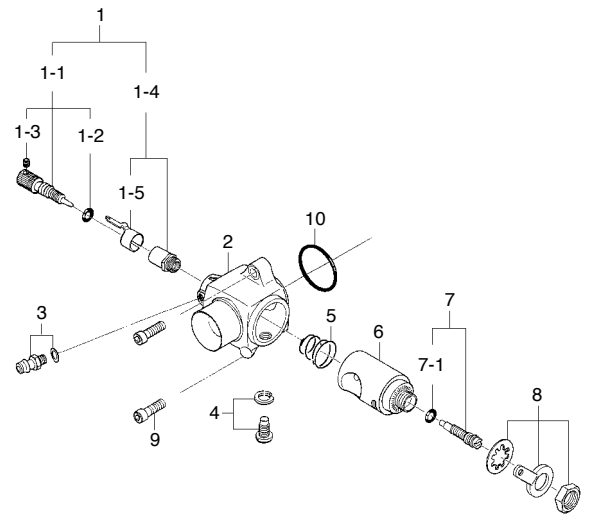

*Type of screw

C...Cap Screw M...Oval Fillister-Head Screw

F...Flat Head Screw N...Round Head Screw S...Set Screw

No.	Code No.	Description
1	25504000	Cylinder Head
1-1	25541100	Cylinder Head A
1-2	25504010	Cylinder Head B
2	25514000	Gasket Set
3	25503000	Cylinder & Piston Assembly
4	25306019	Piston Pin
5	24517000	Piston Pin Retainer
6	25505000	Connecting Rod
7	23210007	Propeller Nut
8	23209003	Propeller Washer
9	25358019	Drive Hub
10	24530000	Crankshaft Ball Bearing (F)
11	25501000	Crankcase
12	27330010	Crankshaft Ball Bearing (R)
13	25502000	Crankshaft
14	25516000	Rear Drum
15	25501800	Rear Housing
16	25513000	Screw Set
17	25581000	Carburetor Complete (Type 40A)
	25326130	Exhaust Adaptor (404)

No.	Code No.	Description
1	25581900	Needle Valve Assembly
1-1	22681980	Needle
1-2	24981837	"O" Ring
1-3	26381501	Set Screw
1-4	27381940	Needle Valve Holder Assembly
1-5	26711305	Ratchet Spring (No.4)
2	25581100	Carburetor Body
3	22681953	Fuel Inlet (No.1)
4	25581220	Rotor Guide Screw
5	28281500	Rotor Spring
6	25581200	Carburetor Rotor
7	28281300	Mixture Control Screw Assembly
7-1	27881820	"O" Ring
8	28281400	Throttle Lever Assembly
9	25581700	Carburetor Retaining Screw
10	25515000	Carburetor Rubber Gasket