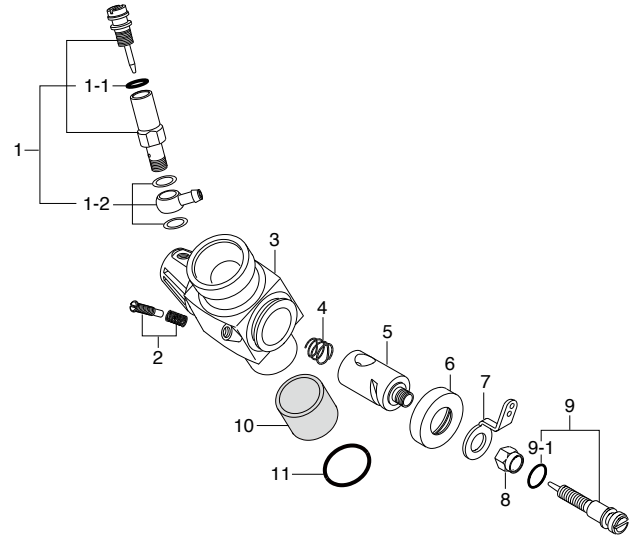

*Type of screw

C...Cap Screw B...Binding Screw M...Oval Fillister-Head Screw
F...Flat Head Screw T...Tapping Screw N...Round Head Screw S...Set Screw

No.	Code No.	Description
1	21914010	Outer Head (Blue) 18TZ
2	21914110	Inner Head (Turbo) 18TZ
3	21913010	Cylinder & Piston Assembly 18TZ
4	21816000	Piston Pin 18CV-R,RX,18TZ
5	21817000	Piston Pin Retainer (2pcs.) 12TG,21VG,28XZ
6	21915000	Connecting Rod 18TZ,18-21TM
7	21884010	Carburetor Complete (Type 11L) 18TZ
8	25381701	Carburetor Retainer Assembly 12TZ,18TZ,12TG
9	20810007	Propeller Nut (M5) 10-15LA,15CV
10	21458000	Drive Hub 12TG,TZ,TR,18TZ
11	23731000	Crankshaft Ball Bearing (Front) 21VZ,VG,30VG,28
12	21911030	Crankcase 18TZ
13	21931010	Crankshaft Ball Bearing (Rear) 12TZ,18TZ,18TM
14	21912040	Crankshaft 18TZ-TX
15	21824000	Gasket Set 18CV-R,RX
16	21922000	Starting Shaft 12TG,18TZ,18TM
17	21901800	Rear Adaptor 12TG-PX,18TZ-TX
18	73008000	No.N1 Recoil Starter Assembly 12TG,18TZ
18-1	73008100	No.N1 Recoil Starter Body 18TZ-TX
18-2	73008200	No.N1 One-way Clutch 18TZ-TX,30VG-X
19	21923000	Screw Set 12TG,18TZ,18TM
	71641300	Glow Plug P3
	21427200	Exhaust Seal Ring 12TG,12TZ

No.	Code No.	Description
1	21285901	Needle Valve Assembly 12E,10D,10J,10K,10M
1-1	27881820	"O" Ring (2pcs.) (S-3)
1-2	21881950	No.14 Universal Nipple Assembly
2	22681310	Throttle Stop Screw 12E,10M,2BK
3	21884110	Carburetor Body (11L) 18TZ
4	22481506	Rotor Spring 12E,11J,11M,20D
5	21884200	Carburetor Rotor (11J) 18CV-R,RX
6	21283210	Dust Cover 12E,11M,11J
7	22681419	Throttle Lever 12E,1H,10M,20D
8	21481420	Throttle Lever Fixing Nut 12E,10E-R,10M
9	21982630	Mixture Control Screw 12E,11L
9-1	27881820	"O" Ring (2pcs.) (S-3)
10	21982900	Thermo Insulator 11H,11K,11L
11	22615000	Carburetor Rubber Gasket 2A-3A,20C,20D