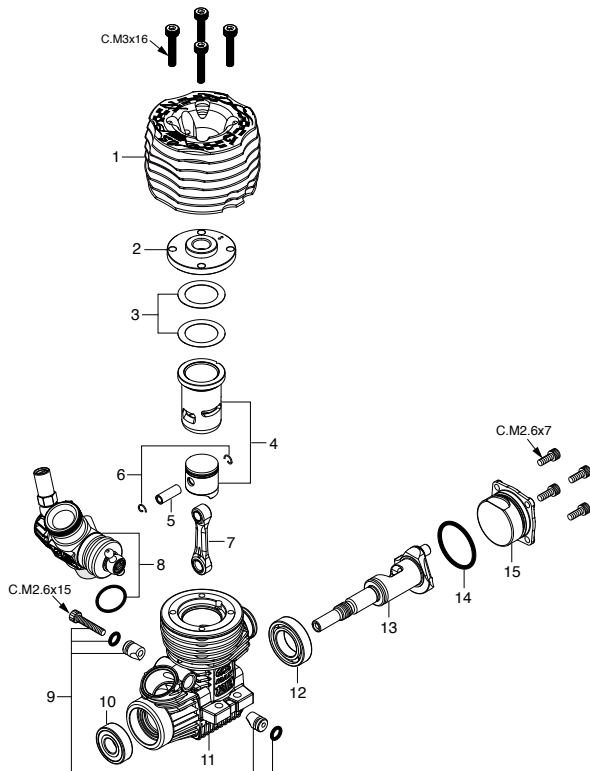

* Type of screw

C...Cap Screw B...Binding Screw M...Oval Fillister-Head Screw
F...Flat Head Screw T...Tapping Screw N...Round Head Screw S...Set Screw

CAP SCREW SETS (10pcs./sets)

Code No.	Size	Pcs. used in an engine
79871020	M2.6x7	Cover Plate Retaining Screw (4pcs.)
79871050	M2.6x15	Carburetor Retainer Retaining Screw (1pc.)
79871160	M3x16	Cylinder Head Retaining Screw (4pcs.)

No.	Code No.	Description
1	21674000	Outer Head
2	21674100	Inner Head
3	21531410	Head Gasket Set (2pcs.)
4	21673000	Cylinder & Piston Assembly
5	21536000	Piston Pin
6	21817000	Piston Pin Retainer (2pcs.)
7	2A405001	Connecting Rod
8	21683000	Carburetor Complete (Type 12F)
9	21538170	Carburetor Retainer Assembly
10	22631020	Crankshaft Ball Bearing (Front)
11	21671000	Crankcase
12	21931010	Crankshaft Ball Bearing (Rear)
13	21672000	Crankshaft
14	21921800	Cover Gasket
15	21917000	Cover Plate
	71642060	Glow Plug RP6
	71533055	Carburetor Reducer (5.5mm Black)
	22615000	"O" Ring (1pc.)
	21427200	Exhaust Seal Ring (2pcs.)
	21682950	Dust Cap Set (3mm 1pc,16mm 2pcs.)

No.	Code No.	Description
1	21982700	Mixture Control Valve Assembly
1-1	27881820	"O" Ring (L) (2pcs.)
1-2	22781800	"O" Ring (S) (2pcs.)
2	21681900	Needle Valve Assembly
2-1	27881820	"O" Ring (2pcs.)
2-2	21881950	No.14 Universal Nipple Assembly
3	71533050	Carburetor Reducer (5mm BLUE)
3-1	22615000	"O" Ring (1pc.)
4	21982620	Throttle Stop Screw
4-1	22781800	"O" Ring (S) (2pcs.)
5	21683100	Carburetor Body (w/Thermo Insulator)
6	21682200	Slide Valve
7	21682500	Metering Needle Assembly
7-1	22781800	"O" Ring (S) (2pcs.)
8	21982520	Dust Cover
9	23818430	Ball Link No.5
9-1	26381501	Set Screw
10	21982900	Thermo Insulator
11	22615000	Carburetor Rubber Gasket