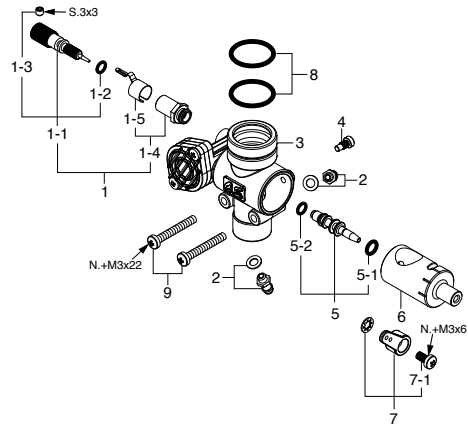

* Type of screw

C...Cap Screw B...Binding Screw M...Oval Fillister-Head Screw
F...Flat Head Screw T...Tapping Screw N...Round Head Screw S...Set Screw

CAP SCREW SETS (10pcs./sets)

Code No.	Size	Pcs. used in an engine
79871020	M2.6x7	Cam Cover Retaining Screw (3pcs.)
79871030	M2.6x10	Rocker Cover Retaining Screw (2pcs.)
79871040	M2.6x12	Silencer Assembly Screw (4pcs.)
79871120	M3x10	Cover Plate Retaining Screw (4pcs.)
79871080	M3.5x12	Rocker Support Retaining Screw (1pc.)
79871100	M3.5x20	Cylinder Head Retaining Screw (6pcs.)

No.	Code No.	Description
1	25581900	Needle-valve Assembly
1-1	22681980	Needle Assembly
1-2	24981837	"O" Ring (2pcs.)
1-3	26381501	Set Screw
1-4	27381940	Needle-valve Holder Assembly
1-5	26711305	Ratchet Spring No.4
2	22681953	Fuel Inlet (Nipple No.1)
3	44582100	Carburetor Body
4	44581820	Rotor Guide Screw
5	44581600	Mixture Control Valve Assembly
5-1	46066319	"O" Ring (L) (2pcs.)
5-2	24881824	"O" Ring (S) (2pcs.)
6	44582200	Carburetor Rotor
7	27881400	Throttle Lever Assembly
7-1	22081313	Throttle Lever Retaining Screw
8	44581500	Carburetor Rubber Gasket (2pcs.)
9	44581700	Carburetor Retaining Screw

No.	Code No.	Description
1	44504200	Rocker Cover
2	44514300	Rocker Cover Gasket
3	45761600	Rocker Arm Retainer (2pcs.)
4	44561400	Rocker Support
5	44561000	Rocker Arm (1pc.)
6	44561200	Tappet Adjusting Screw (1pair)
7	45560410	Split Cotter (2ps./1pair)
8	45560310	Valve Spring Retainer (1pc.)
9	45560210	Intake Valve Spring (1pc.)
10	45560220	Exhaust Valve Spring (1pc.)
11	44550000	Intake Valve (1pc.)
12	44551000	Exhaust Valve (1pc.)
13	44504120	Cylinder Head (W/Gasket)
14	44514100	Head Gasket (2pcs.)
15	44514110	Intake Manifold Gasket (2pcs.)
16	44569400	Intake Manifold
17	44582000	Carburetor Complete (Type 80R)
18	44503400	Piston Ring
19	44503200	Piston
20	44506000	Piston Pin
21	28117000	Piston Pin Retainer
22	44505001	Connecting Rod
23	44503100	Cylinder Liner
24	72508100	Pump Unit PD-08

No.	Code No.	Description
25	44507010	Cover Plate
26	29061410	Cover Gasket
27	44502000	Crankshaft
28	27930000	Crankshaft Ball Bearing (Rear)
29	44501000	Crankcase (W/Screw)
30	45231100	Camshaft Ball Bearing (1pc.)
31	44562000	Camshaft
32	44501100	Cam Cover (W/Gasket)
32-1	44501110	Cam Cover Gasket
33	44566000	Push Rod (2pcs.)
34	44566100	Push Rod Cover (1pc.)
35	45566310	Push Rod Cover "O" Ring (2pcs.)
36	44564000	Cam Follower (2pcs.)
37	29431000	Crankshaft Ball Bearing (Front)
38	44508000	Drive Hub (W/Collet)
39	45910100	Lock Nut Set
40	44525000	F-6010 Silencer Assembly
40-1	44525100	Silencer Body
40-2	44525110	Silencer Gasket (2pcs.)
40-3	23081706	Plug Screw
40-4	44525200	Exhaust Header Pipe Assembly
40-5	44525210	Exhaust Header Pipe Nut M16 (1pc.)
	71615009	Glow Plug Type F
	72200080	Needle Valve Extension Cable Set