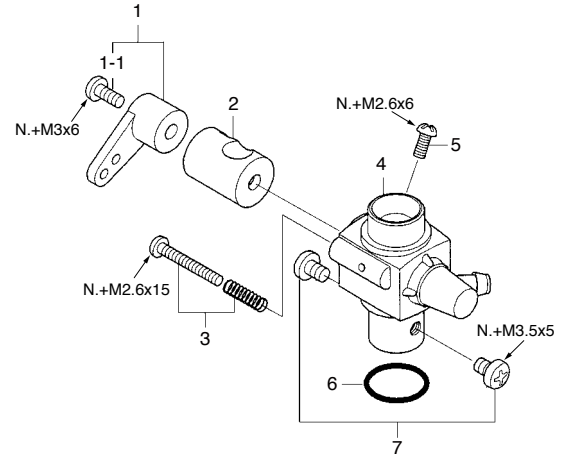

MAX-40LA (Silver)

(13381)

TYPE 40D

(24081000)

* Type of screw

C...Cap Screw M...Oval Fillister-Head Screw

F...Flat Head Screw N...Round Head Screw S...Set Screw

No.	Code No.	Description
1	24004010	Cylinder Head (Natural)
2	24003010	Cylinder & Piston Assembly
3	23356000	Piston Pin
4	24005000	Connecting Rod
5	24081000	Carburettor Complete (40D)
6	23210007	Propeller Nut
7	24009000	Propeller Washer
8	24008000	Drive Hub
9	22020001	Thrust Washer
10	24001011	Crankcase (Natural)
11	23302000	Crankshaft
12	23364000	Gasket Set
13	24007110	Cover Plate
14	26582900	Needle Valve Assembly
14-1	24081970	Needle Assembly
14-2	24981837	"O" Ring (2pcs.)
14-3	26381501	Set Screw
14-4	26711305	Ratchet Spring
14-5	26582910	Needle Valve Body
14-6	26582920	Needle Valve Body Retaining Screw
15	24007120	Needle Valve Assembly Bracket
16	24013000	Screw Set
	23325020	E-3030 Silencer Assembly
	22681957	Exhaust Pressure Nipple
	23325320	Assembly Screw
	23325400	Retaining Screw (N.+M3x30 2pcs.)

No.	Code No.	Description
1	21281410	Throttle Lever Assembly
1-1	22081313	Throttle Lever Retaining Screw
2	24081200	Carburetor Rotor
3	24081600	Air-bleed Screw
4	24081100	Carburetor Body
5	24081300	Throttle Stop Screw
6	22615000	Carburetor Rubber Gasket
7	23081706	Carburetor Retaining Screw