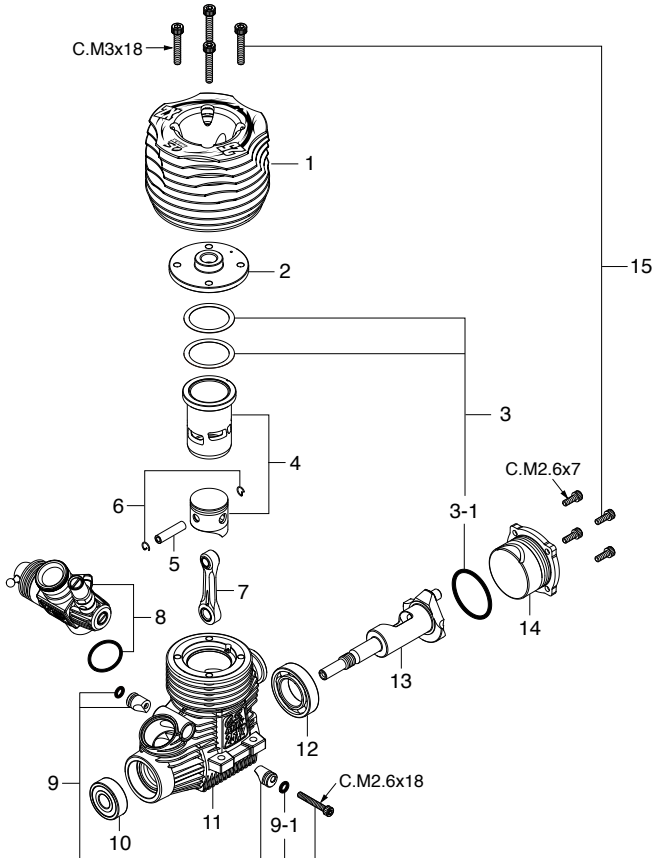

* Type of screw

C...Cap Screw B...Binding Screw M...Oval Fillister-Head Screw
F...Flat Head Screw T...Tapping Screw N...Round Head Screw S...Set Screw

CAP SCREW SETS (10pcs./set)

Code No.	Size	Pcs. used in an engine
79871020	M2.6x7	Cover Plate Retaining Screw (4pcs.)
79871055	M2.6x18	Carburetor Retainer Retaining Screw (1pc.)
79871180	M3x18	Cylinder Head Retaining Screw (4pcs.)

No.	Code No.	Description
1	22854200	Outer Head 25XZ
2	22854100	Inner Head 25XZ
3	22854140	Gasket Set 25XZ
3-1	23107100	Cover Gasket (S-22) 21XZ,30VG,35AX
4	22853000	Cylinder & Piston Assembly 25XZ
5	22856000	Piston Pin 25XZ
6	21817000	Piston Pin Retainer (2pcs.) 12TG,21VG,28XZ
7	23755020	Connecting Rod OSSP 21V-SPEC
8	22848030	Carburetor Complete (Type 21JN) 25XZ
9	23981740	Carburetor Retainer Assembly 21E,21H,21J
9-1	24881824	"O" Ring (2pcs.) (7B)
10	23731000	Crankshaft Ball Bearing (Front) 21VZ,VG,30VG,28
11	22851000	Crankcase 25XZ
12	23730020	Crankshaft Ball Bearing (Rear) 21SPEC,28XZ,30VG
13	22852000	Crankshaft 25XZ
14	22857000	Cover Plate 25XZ
15	23763010	Screw Set 30VG,21VZ,VG
	71641300	Glow Plug T-P3
	22826140	Exhaust Seal Ring 21VZ,30VG
	22884250	Dust Cap Set (3mm,16mm,18mm)

No.	Code No.	Description
1	23781400	Ball Link No.3
1-1	26381501	Retaining Screw
2	23981520	Dust Cover (21,30VG) 21E,21F,21J
3	23818340	Metering Needle Assembly 21C,21J
3-1	27881820	"O" Ring (2pcs.) (S-3)
4	22848210	Slide Valve 21J
5	71533000	Carburetor Reducer 8mm (RED)
5-1	22615000	"O" Ring 2A-3A,20C,20D
6	23618197	Needle Assembly 21C,21E,21F,20E,21J
6-1	46066319	"O" Ring P-3
7	22082940	Needle Holder Assembly (21M) 21XZ-R
7-1	22082950	Fuel Inlet (No.15)
8	22848160	Throttle Stop Screw (21J)
8-1	27881820	"O" Ring (S-3)
9	23781600	Mixture Control Valve Assembly 20K,21J
9-1	46066319	"O" Ring (L) (2pcs.) P-3
9-2	22781800	"O" Ring (S) (2pcs.) 10D,10F,1H-3H,20E
10	22848130	Carburetor Body (w/Thermo Insulator) (21JN) 25XZ
11	23781110	Thermo Insulator 21C,21H,21E,20K
12	29015019	Carburetor Rubber Gasket 20E,60F,60MC,70D