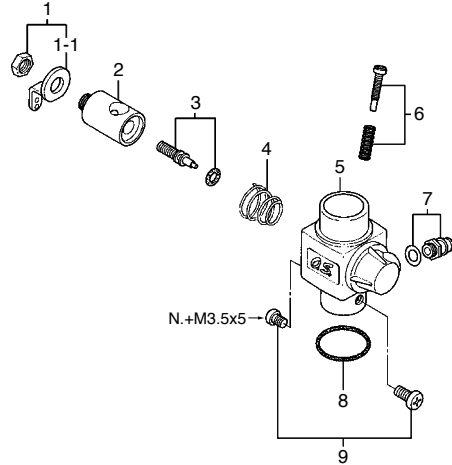

*Type of screw

C...Cap Screw B...Binding Screw M...Oval Fillister-Head Screw
F...Flat Head Screw T...Tapping Screw N...Round Head Screw S...Set Screw

No.	Code No.	Description
1	22604020	Cylinder Head 25FX
2	22603040	Cylinder Piston Assembly 25FX
3	22606009	Piston Pin 25LA,25FX,25SFABC
4	22805010	Connecting Rod 25FX,21RF,SE
5	22681030	Carburetor Complete (Type 20D) 25FX
6	23210007	Propeller Nut (1/4-28) 21-61
7	23009006	Propeller Washer 25FX,32SX,FS26S
8	22808000	Drive Hub 25FX,32SX,21RF,SE
9	22620003	Thrust Washer 37SZ,21-32
10	22831000	Crankshaft Ball Bearing (F) 25FX,32SX,37SZ
11	22601050	Crankcase 25FX
12	22630002	Crankshaft Ball Bearing (R) 25-32F,FS30,26SC
13	22602030	Crankshaft 25FX
14	22614010	Gasket Set 25FX
15	22607010	Cover Plate Assembly 25FX
15-1	22607011	Cover Plate Body 25FX
15-2	22681953	Fuel Outlet (No.1)
15-3	22681980	Needle Assembly 20D,20F,20G,21G,40B,70D
15-4	24981837	"O" Ring
15-5	26381501	Set Screw
15-6	27381940	Needle Valve Holder Assembly 20C,60U,70D,7H
15-7	26711305	Ratchet Spring No.4
16	22413009	Screw Set 25FX,32SX,21RZ,32F
	71608001	Glow Plug No.8
	22628000	892 Silencer Assembly 25FX,SF
	22681957	Pressure Fitting No.7
	23325300	Assembly Screw 892,843
	22625404	Retaining Screw (N.+M3x27 2pcs.) E2030,842,C13

No.	Code No.	Description
1	22681430	Throttle Lever Assembly 1H,2F,2FB,20D
1-1	22681419	Throttle Lever 12E,1H,10M,20D
2	22681220	Carburetor Rotor 20D,2FB
3	22681600	Mixture Control Screw 10K,20D,2F,2FB
4	22481506	Rotor Spring (2pcs.) 12E,11J,11M,20D
5	22681140	Carburetor Body (20D) 25FX
6	22681320	Rotor Guide Screw 20D,2F,2FB
7	22681953	Fuel Inlet (No.1)
8	22615000	Carburetor Rubber Gasket 2A-3A,20C,20D
9	23081706	Carburetor Retaining Screw 25-46LA,49PI