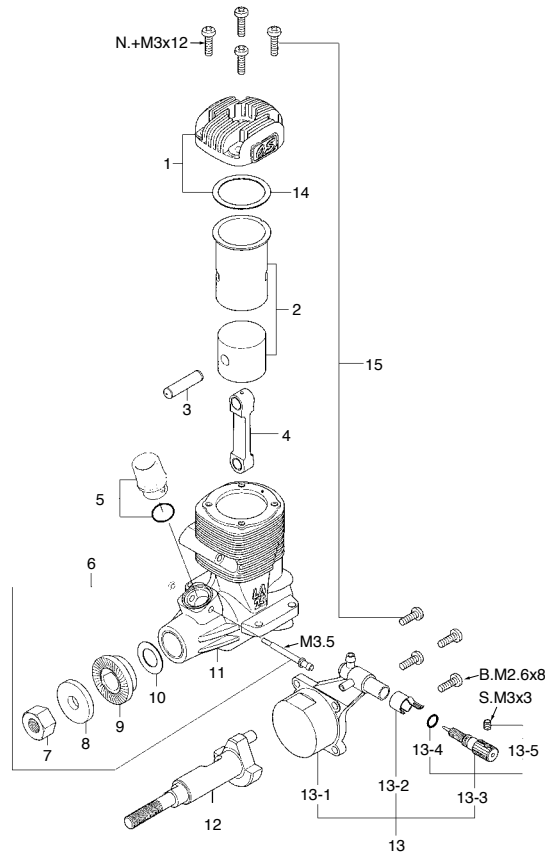

No.	Code No.	Description
1	21281410	Throttle Lever Assembly
1-1	22081313	Throttle Lever Retaining Screw
2	24081200	Carburetor Rotor
3	24081600	Air-bleed Screw
4	24081100	Carburetor Body
5	24081300	Throttle Stop Screw
6	22615000	Carburetor Rubber Gasket
7	23081706	Carburetor Retaining Screw

MAX-65LA (Silver)

(16512)

TYPE 60J

(26581000)

* Type of screw

C...Cap Screw M...Oval Fillister-Head Screw

F...Flat Head Screw N...Round Head Screw S...Set Screw

No.	Code No.	Description
1	26504010	Cylinder Head Assembly
2	26021110	Head Gasket
3	26503000	Cylinder & Piston Assembly
4	45606000	Piston Pin
5	29505000	Connecting Rod
6	26581000	Carburetor Complete (60J)
7	45010002	Propeller Nut
8	28009002	Propeller Washer
9	26508000	Drive Hub
10	26022200	Thrust Washer
11	26501010	Crankcase
12	26022000	Crankshaft
13	26507000	Cover Plate
14	26582931	Needle Valve Assembly Bracket
14-1	26582900	Needle Valve Assembly
14-2	24081970	Needle Assembly
14-3	24981837	"O" Ring (2pcs.)
14-4	26381501	Set Screw
14-5	26711305	Ratchet Spring
14-6	26582910	Needle Valve Body
15	26582920	Needle Valve Body Retaining Screw
	26513000	Screw Set
	71605300	Glow Plug A3
	26028000	E-4010 Silencer Assembly
	22681953	Pressure Fitting
	26028100	Assembly Screw
	26625210	Retaining Screw (C.M4x40 2pcs.)

No.	Code No.	Description
1	22081408	Throttle Lever Assembly
1-1	22081313	Throttle Lever Retaining Screw
2	26581200	Carburetor Rotor
3	26029500	Air-bleed Screw
4	26581100	Carburetor Body
5	22826131	Throttle Stop Screw
6	26029430	Nozzle For Remote Needle Valve
7	46215000	Carburetor Rubber Gasket
8	25081700	Carburetor Retaining Screw