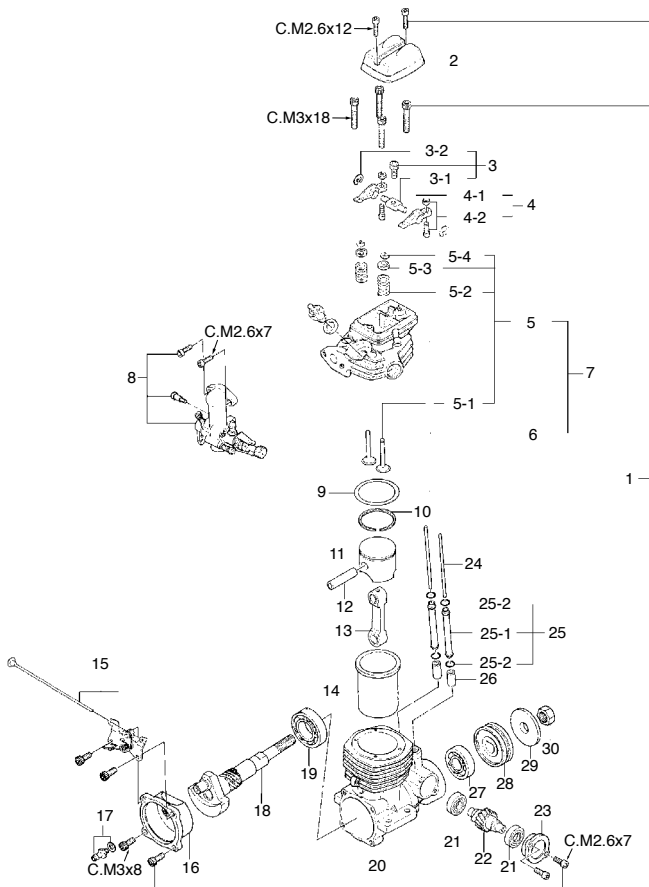

*Type of screw

C...Cap Screw M...Oval Fillister-Head Screw

F...Flat Head Screw N...Round Head Screw S...Set Screw

No.	Code No.	Description
1	22081408	Throttle Lever Assembly (No.5)
1-1	22081313	Throttle Lever Retaining Screw
2	45281120	Carburetor Rotor
3	45281110	Carburetor Body
4	45281700	Carburetor Retaining Screw (3pcs.)
5	22081811	Throttle Stop Screw
6	45281910	Needle-valve Assembly
6-1	45781970	Needle Assembly
6-2	26381501	Set SCrew
6-3	45283960	Nozzle Assembly
6-4	23011308	Ratchet Spring
6-5	45281920	Nozzle Retaining Screw(2pcs.)
7	22081820	Air-bleed Screw

No.	Code No.	Description
1	45213010	Screw Set
2	45204210	Rocker Cover
3	45261400	Rocker Support Assembly
3-1	45261410	Rocker Support
3-2	45761600	Rocker Arm Retainer (2pcs.)
4	45261010	Rocker Arm Assembly (1pair)
4-1	45261110	Rocker Arm (1pc.)
4-2	45761200	Tappet Adjusting Screw
5	45260010	Valve Assembly (1pair)
5-1	45260110	Intake Valve (1pc.)
5-2	45060205	Valve Spring (1pc.)
5-3	45060309	Valve Spring Seat (1pc.)
5-4	45060402	Valve Spring Retainer (2ps.)
6	45204110	Cylinder Head (W/Gasket)
7	45204010	Cylinder Head (W/Gasket and Valve Assembly)
8	45281020	Carburetor Complete (FS-40)
9	45214100	Head Gasket
10	24203410	Piston Ring
11	45203210	Piston
12	23356000	Piston Pin
13	45205000	Connecting Rod
14	45203100	Cylinder Liner
15	45284000	Choke Valve
16	45207000	Cover Plate
17	45771000	Breather Nipple No.5
18	45202010	Crankshaft
19	22630002	Crankshaft Ball Bearing (Rear)
20	45201040	Crankcase
21	45231100	Camshaft Bearing

No.	Code No.	Description
22	45262010	Camshaft
23	45201110	Cam Cover
24	45266010	Push Rod (2pcs.)
25	45266102	Push Rod Cover Assembly (2pcs.)
25-1	45266112	Push Rod Cover (1pcs.)
25-2	24881824	Push Rod Cover "O"Ring (2pcs.)
26	45264000	Cam Follower (2pcs.)
27	45231000	Crankshaft Ball Bearing (Front)
28	45208010	Drive Hub
29	23209003	Propeller Washer
30	23210007	Propeller Nut
	45225000	Silencer Assembly
	45225010	Silencer
	45226000	Exhaust Header Pipe
	71615009	Glow Plug Type F