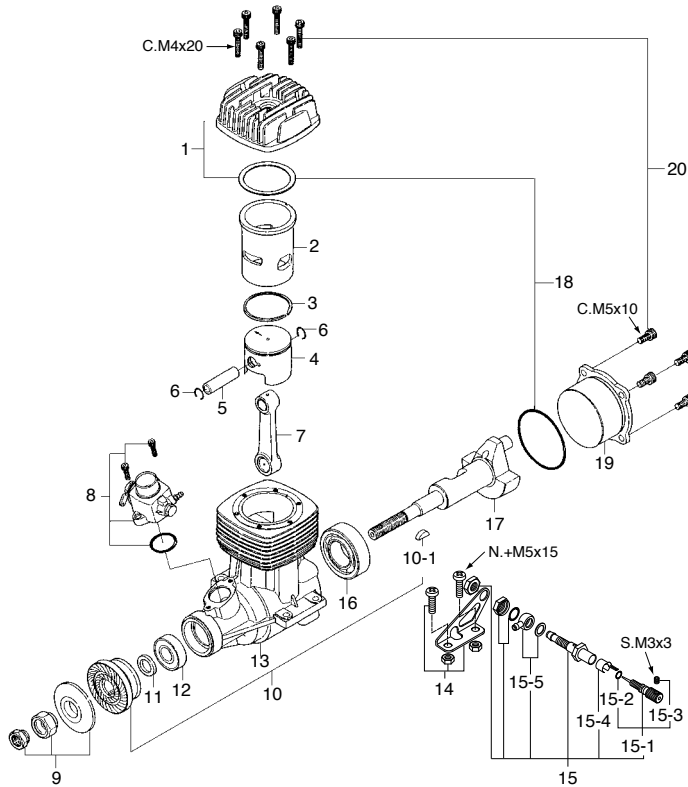

MAX-BGX-1 RING(RN)

(19301)

TYPE 8AA-RN

(29383010)

* Type of screw
C...Cap Screw M...Oval Fillister-Head Screw
F...Flat Head Screw N...Round Head Screw S...Set Screw

No.	Code No.	Description
1	29304000	Cylinder Head
2	29303100	Cylinder Liner
3	29303400	Piston Ring
4	29303200	Piston
5	29306000	Piston Pin
6	29317000	Piston Pin Retainer (2pcs.)
7	29305000	Connecting Rod
8	29383010	Carburetor Complete (Type 8AA-RN)
9	29310100	Propeller Lock Nut Set
10	29308000	Drive Hub
10-1	29208200	Woodruff Key
11	29320000	Thrust Washer
12	46231000	Crankshaft Ball Bearing (Front)
13	29301000	Crankcase
14	71704230	Remote Needle Valve Bracket (BGX-1)
15	28282000	Remote Needle Valve Assembly
15-1	28281970	Needle Assembly
15-2	24981837	"O" Ring
15-3	26381501	Set-Screw
15-4	26711305	Ratchet Spring No.4
15-5	46181950	Fuel Outlet
16	29330000	Crankshaft Ball Bearing (Rear)
17	29302000	Crankshaft
18	29314000	Gasket Set
19	29307000	Cover Plate
20	29313000	Screw Set
	71919000	Backplate Mount
	71608001	Glowplug No.8
	29325000	E-5010 Silencer
	29325300	Assembly Screw
	29325400	Retaining Screw (C.M5x20 2pcs.)
	29326000	Exhaust Adaptor

No.	Code No.	Description
1	29381100	Carburetor Body
2	22881300	Plug Screw
3	22681953	Fuel Inlet No.1
4	28281600	Rotor Guide Screw
5	28281500	Rotor Spring
6	28281200	Carburetor Rotor
7	28281210	Carburetor Insert
8	29381300	Mixture Control Screw Assembly
8-1	27881820	"O" Ring (2pcs.)
9	28281400	Throttle Lever Assembly
10	24925202	Carburetor Retaining Screw (2pcs.)
11	29315000	Carburetor Rubber Gasket