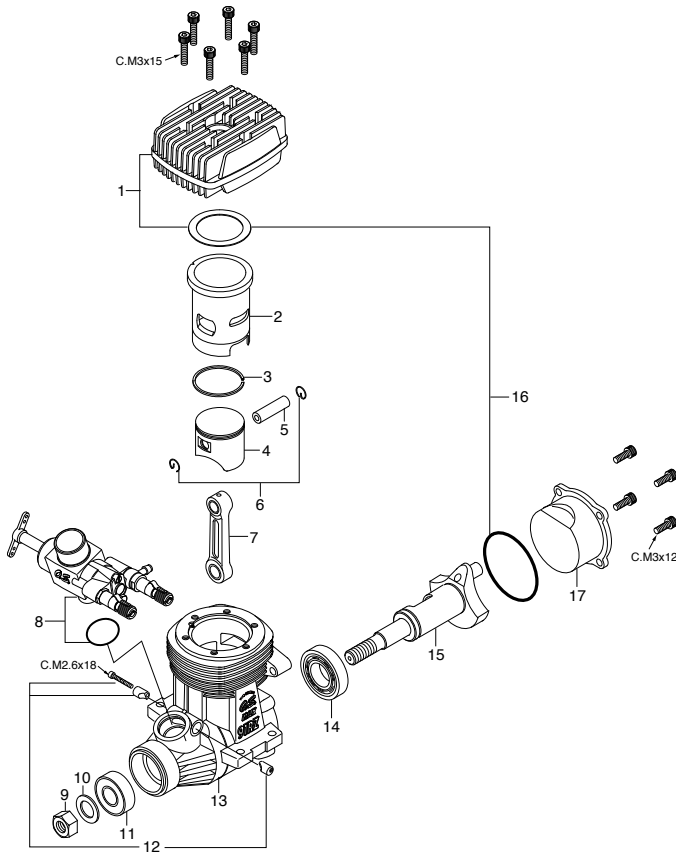

MAX-91RZ-H DHRING

(18510)

TYPE 60M-C

(29183000)

* Type of screw

C...Cap Screw M...Oval Fillister-Head Screw

F...Flat Head Screw N...Round Head Screw S...Set Screw

No.	Code No.	Description
1	29064010	Heatsink Head (Blue)
2	29063100	Cylinder Liner
3	29503400	Piston Ring
4	29063200	Piston
5	29066000	Piston Pin
6	27917000	Piston Pin Retainer (2pcs.)
7	29505010	Connecting Rod
8	29183000	Carburetor Complete 60M-C
9	45010002	Propeller Nut
10	46120000	Thrust Washer
11	26731002	Crankshaft Ball Bearing (Front)
12	23981700	Carburetor Retainer Assembly
13	29061010	Crankcase
14	27930000	Crankshaft Ball Bearing (Rear)
15	29062000	Crankshaft
16	29061400	Gasket Set
17	29067001	Cover Plate
	71608001	Glow Plug No.8
	27708200	Woodruff Key
	41621100	Needle Adjusting Screw

No.	Code No.	Description
1	29085140	Throttle Lever Assembly
1-1	22826131	Throttle Lever Retaining Screw (2pcs.)
2	29183200	Carburetor Rotor
3	29181610	Mixture Control Valve Assembly
3-1	27881810	"O"Ring (L) (2pcs.)
3-2	27881800	"O"Ring (S) (2pcs.)
3-3	27881820	"O"Ring (L) (2pcs.)
4	45581820	Rotor Guide Screw
5	29183100	Carburetor Body
6	27881330	Mixture Control Screw
7	27681340	Mixture Control Valve Stopper
8	27081900	Needle Valve Assembly (Main Needle)
8-1	27981910	Needle Assembly
8-2	24981837	"O"Ring (2pcs.)
8-3	46181940	Needle Valve Holder Assembly
8-4	46181941	Needle Valve Holder
8-5	26711305	Ratchet Spring No.4
8-6	46181950	Fuel Inlet
9	27981900	Needle Valve Assembly
9-1	27981910	Needle Assembly
9-2	24981837	"O"Ring (2pcs.)
9-3	27381940	Needle Valve Holder Assembly
9-4	26711305	Ratchet Spring No.4
10	29015019	Carburetor Rubber Gasket
	41621100	Needle Adjusting Screw (5pcs.)