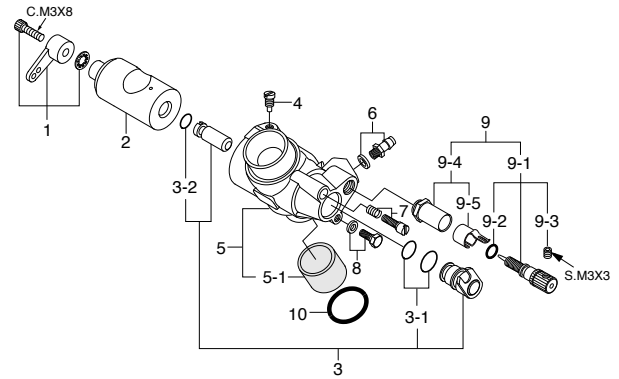

O.S. SPEED 21XZ-M

(13952)

TYPE 21D

(23882000)

CAP SCREW SETS (10pcs./sets)

Code No.	Size	Pcs. used in an engine
79871020	M2.6x7	Cover Plate Retaining Screw (4pcs.)
79871055	M2.6x18	Carburetor Retainer Retaining Screw (1pc.)
79871180	M3x18	Marine Head Retaining Screw (4pcs.)

* Type of screw

C...Cap Screw B...Binding Screw M...Oval Fillister-Head Screw
F...Flat Head Screw T...Tapping Screw N...Round Head Screw S...Set Screw

CAP SCREW SETS (10pcs./sets)

Code No.	Size	Pcs. used in an engine
79871110	M3x8	Throttle Lever Retaining Screw (1pc.)

No.	Code No.	Description
*	1	22014080 Marine Head OS SPEED 21XZ-M
	1-1	23754721 Nipple No.18 21XZ-M
*	2	22014110 Inner Head OS SPEED 21XZ-R
	3	22014160 Head Gasket Set (AL 0.2mm) 21XZ-R
	4	22014170 Head Gasket Set (PBP 0.1mm) 21XZ-R
*	5	22013020 Built-Up Parts Set (C&P) OS SPEED 21XZ-R
*	5-1	22013010 Cylinder & Piston Assembly OS SPEED 21XZ-R
*	5-2	22016010 Piston Pin OS SPEED 21XZ-R
	5-3	21817000 Piston Pin Retainer (2pcs.) 12TG,21VG,28ZX
	5-4	23755020 Connecting Rod OS SPEED 21V-SPEC
	6	23882000 Carburetor Complete (Type 21D) 21VZ-M
	7	23981740 Carburetor Retainer Assembly 21E,21H,21J
	7-1	24881824 "O" Ring (2pcs.) (7B)
	8	23731000 Crankshaft Ball Bearing (Front) 21VZ,VG,30VG,28
*	9	22011020 Crankcase OS SPEED 21XZ-R
	10	23730020 Crankshaft Ball Bearing (Rear) 21SPEC,28XZ,30VG
*	11	22012080 Crankshaft OS SPEED 21XZ-M
	12	23107100 Cover Gasket (S-22) 30VG,21VZ,VG
	13	22427000 Cover Plate OS SPEED 21XZ-B
		71642070 Glow Plug RP7
		22014160 Head Gasket Set (AL 0.2mm) 21XZ-R
		22826140 Exhaust Seal Ring (2pcs.) 21VZ,30VG
		22884250 Dust Cap Set (3mm,16mm, 18mm)

* marked parts are available only for limited period (one year after finishing the production).

No.	Code No.	Description
	1	22081408 Throttle Lever Assembly (No.5)
	2	23882200 Carburetor Rotor 21D (21VZ-M)
	3	23882600 Mixture Control Valve Assembly 21D (21VZ-M)
	3-1	27981850 "O" Ring Set (2pcs.) (S7,S6) 60B
	3-2	23882630 "O" Ring (S) (2pcs.) 21D
	4	45581820 Rotor Guide Screw 20C,60MC,70D
	5	23882100 Carburetor Body 21D (21VZ-M)
	5-1	23882210 Carburetor Spacer 21D (21VZ-M)
	6	22681953 Fuel Inlet (No.1)
	7	27881330 Mixture Control Screw 40E,60LH,60MC
	8	27681340 Mixture Control Valve Stopper 60LH,40E
	9	25581900 Needle Valve Assembly 40A,60U,70D
	9-1	22681980 Needle Assembly 20D,20F,20G,21G,40B,70D
	9-2	24981837 "O" Ring (2pcs.) (For Needle)
	9-3	26381501 Set Screw
	9-4	27381940 Needle Valve Holder Assembly 20,60U,70D,7H
	9-5	26711305 Ratchet Spring No.4
	10	29015019 Carburetor Rubber Gasket 20E,60F,60MC,70D