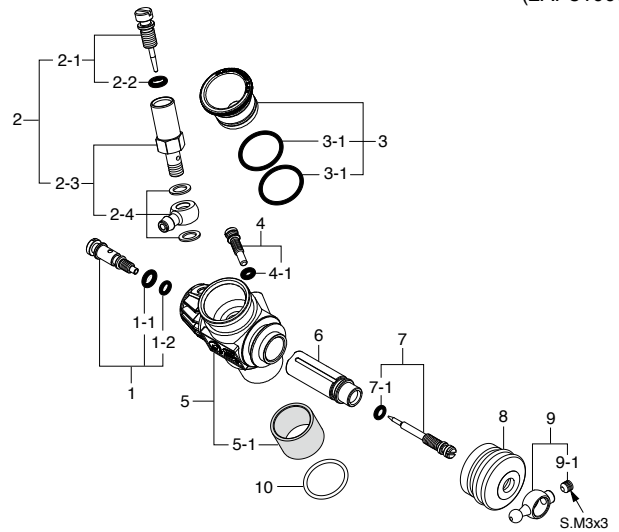

O.S. SPEED T1202

(1AP00)

TYPE 12F4-B

(2AP81000)

* Type of screw

C...Cap Screw B...Binding Screw M...Oval Fillister-Head Screw
F...Flat Head Screw T...Tapping Screw N...Round Head Screw S...Set Screw

CAP SCREW SETS (10pcs./set)

Code No.	Size	Pcs. used in an engine
79871020	M2.6x7	Cover Plate Retaining Screw (4pcs.)
79871050	M2.6x15	Carburetor Retainer Retaining Screw (1pc.)
79871150	M3x15	Cylinder Head Retaining Screw (4pcs.)

No.	Code No.	Description
* 1	2AP04000	Outer Head OSSPEED T1202
* 2	2AP04100	Inner Head OSSPEED T1202
3	2A404160	Head Gasket Set (0.1mm, 0.15mm) T1201
* 4	2AP03010	Built-Up Parts Set OSSPEED T1202
* 4-1	2AP03000	Cylinder & Piston Assembly OSSPEED T1202
4-2	21656000	Piston Pin 12XZ
* 4-3	2AP17000	Piston Pin Retainer 2 (6pcs.)
* 4-4	2A405001	Connecting Rod (w/piston pin retainers 3pcs.)
* 5	2AP81000	Carburetor Complete (Type 12F4(B))
6	21538170	Carburetor Retainer Assembly OSSPEED 12TZ SPEC2
6-1	24881824	"O" Ring (2pcs.) (7B)
7	21630500	Ball Bearing (F) 12
8	2A401000	Crankcase OSSPEED T1201
9	21931100	Ceramic Bearing (R) OSSPEED 12TZ SPEC2
* 10	2AP02000	Crankshaft OSSPEED T1202
11	21921800	"O" Ring (1pc.) (S-16)
12	2A407000	Cover Plate OSSPEED T1201
	71642060	Glow Plug RP6
	21427200	Exhaust Seal Ring (2pcs.) 12TG, TZ
	22884254	Dust Cap Set 12-30 (3mmx2, 16mmx2, 18mmx1)

Items marked * are available for only limited time.
(One year after discontinuing the production)

No.	Code No.	Description
1	21682600	Mixture Control Valve Assembly 12F2
1-1	27881820	"O" Ring (L) (2pcs.) (S-3)
1-2	22781800	"O" Ring (S) (2pcs.) 10D, 10F, 1H-3H, 20E
* 2	2AP11000	Needle Valve Assembly 12F2-B
2-1	21538900	Needle 12F, 11H, 11K, 12D
2-2	27881820	"O" Ring (2pcs.) (S-3)
2-3	21682940	Needle Hoolder (12F-B) 12XZ
2-4	2AP81950	No.21 Universal Nipple Assembly
* 3	71533455	Carburetor Reducer (5.5mm Red) AL2 OSSPEED 12
3-1	22615000	"O" Ring (1pc.) 2A-3A, 20C, 20D
4	21982620	Throttle Stop Screw 12D, 11H, 11K
4-1	22781800	"O" Ring (S) (2pcs.) 10D, 10F, 1H-3H, 20E
* 5	2AP81100	Carburetor Body (w/Thermo Insulator) (12F2-B)
5-1	21982900	Thermo Insulator 11H, 11K, 11L
6	2A481200	Slide Valve (12F3) OSSPEED T1201
7	21682510	Metering Needle Assembly (12F2)
7-1	22781800	"O" Ring (S) (2pcs.) 10D, 10F, 1H-3H, 20E
8	21982520	Dust Cover 12D, 11H, 11K
9	23818430	Ball Link No.5
9-1	26381501	Set Screw (1pc.)
10	22615000	Carburetor Rubber Gasket 2A-3A, 20C, 20D

Items marked * are available for only limited time.
(One year after discontinuing the production)