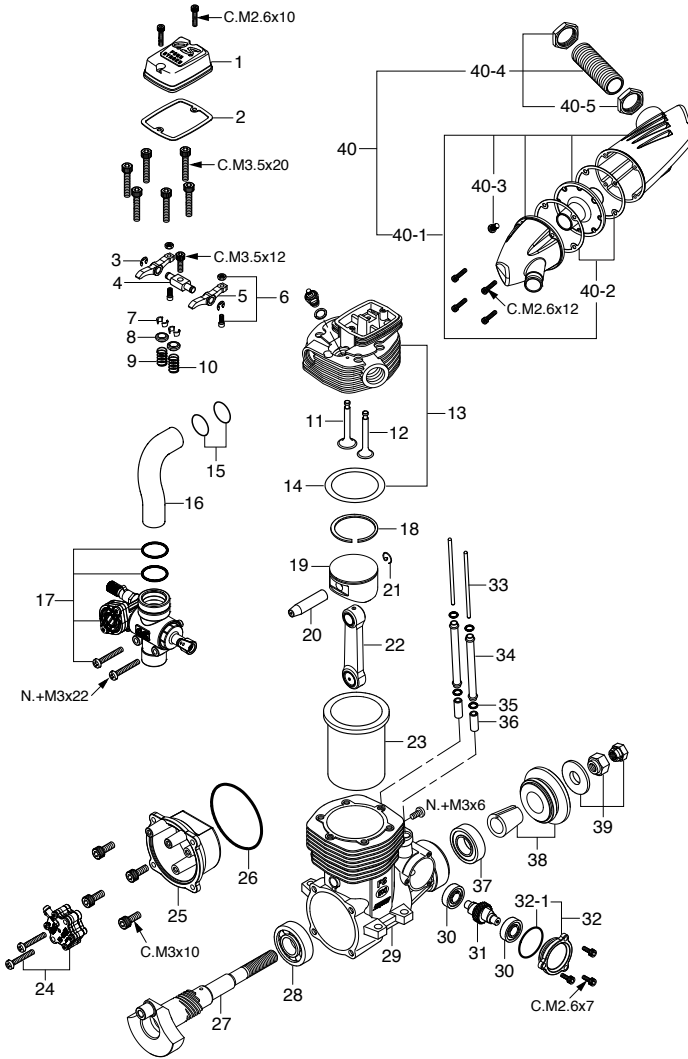

* Type of screw

C...Cap Screw B...Binding Screw M...Oval Fillister-Head Screw
F...Flat Head Screw T...Tapping Screw N...Round Head Screw S...Set Screw

CAP SCREW SETS (10pcs./sets)

Code No.	Size	Pcs. used in an engine
79871020	M2.6x7	Cam Cover Retaining Screw (3pcs.)
79871030	M2.6x10	Rocker Cover Retaining Screw (2pcs.)
79871040	M2.6x12	Silencer Assembly Screw (4pcs.)
79871120	M3x10	Cover Plate Retaining Screw (4pcs.)
79871080	M3.5x12	Rocker Support Retaining Screw (1pc.)
79871100	M3.5x20	Cylinder Head Retaining Screw (6pcs.)

No.	Code No.	Description
1	25581900	Needle-valve Assembly
1-1	22681980	Needle Assembly
1-2	24981837	"O" Ring (2pcs.)
1-3	26381501	Set Screw
1-4	27381940	Needle-valve Holder Assembly
1-5	26711305	Ratchet Spring No.4
2	22681953	Fuel Inlet (Nipple No.1)
3	44582100	Carburetor Body
4	44581820	Rotor Guide Screw
5	44581600	Mixture Control Valve Assembly
5-1	46066319	"O" Ring (L) (2pcs.)
5-2	24881824	"O" Ring (S) (2pcs.)
6	44582200	Carburetor Rotor
7	27881400	Throttle Lever Assembly
7-1	22081313	Throttle Lever Retaining Screw
8	44581500	Carburetor Rubber Gasket (2pcs.)
9	44581700	Carburetor Retaining Screw

No.	Code No.	Description
1	44504200	Rocker Cover
2	44514300	Rocker Cover Gasket
3	45761600	Rocker Arm Retainer (2pcs.)
4	44561400	Rocker Support
5	44561000	Rocker Arm (1pc.)
6	44561200	Tappet Adjusting Screw (1pair)
7	45560410	Split Cotter (2ps./1pair)
8	45560310	Valve Spring Retainer (1pc.)
9	45560210	Intake Valve Spring (1pc.)
10	45560220	Exhaust Valve Spring (1pc.)
11	44550000	Intake Valve (1pc.)
12	44551000	Exhaust Valve (1pc.)
13	44504120	Cylinder Head (W/Gasket)
14	44514100	Head Gasket (2pcs.)
15	44514110	Intake Manifold Gasket (2pcs.)
16	44569400	Intake Manifold
17	44582000	Carburetor Complete (Type 80R)
18	44503400	Piston Ring
19	44503200	Piston
20	44506000	Piston Pin
21	28117000	Piston Pin Retainer
22	44505001	Connecting Rod
23	44503100	Cylinder Liner
24	72508100	Pump Unit PD-08

No.	Code No.	Description
25	44507010	Cover Plate
26	29061410	Cover Gasket
27	44502000	Crankshaft
28	27930000	Crankshaft Ball Bearing (Rear)
29	44501000	Crankcase (W/Screw)
30	45231100	Camshaft Ball Bearing (1pc.)
31	44562000	Camshaft
32	44501100	Cam Cover (W/Gasket)
32-1	44501110	Cam Cover Gasket
33	44566000	Push Rod (2pcs.)
34	44566100	Push Rod Cover (1pc.)
35	45566310	Push Rod Cover "O" Ring (2pcs.)
36	44564000	Cam Follower (2pcs.)
37	29431000	Crankshaft Ball Bearing (Front)
38	44508000	Drive Hub (W/Collet)
39	45910100	Lock Nut Set
40	44525000	F-6010 Silencer Assembly
40-1	44525100	Silencer Body
40-2	44525110	Silencer Gasket (2pcs.)
40-3	23081706	Plug Screw
40-4	44525200	Exhaust Header Pipe Assembly
40-5	44525210	Exhaust Header Pipe Nut M16 (1pc.)
	71615009	Glow Plug Type F
	72200080	Needle Valve Extension Cable Set