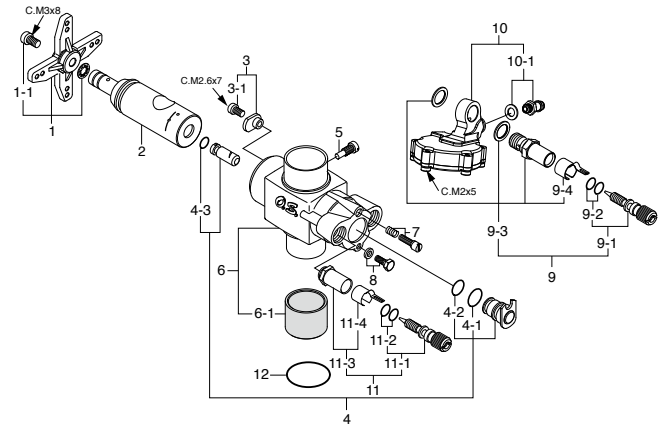

MAX-105HZ-R Super6

(18756)

Conversion Kit (for T-Rex600N) (18757)

TYPE 61G

(29088040)

* Type of screw

C...Cap Screw M...Oval Fillister-Head Screw

F...Flat Head Screw N...Round Head Screw S...Set Screw

CAP SCREW SETS (10pcs./sets)

Code No.	Size	Pcs. used in an engine
79871055	M2.6x18	Retainer Screw (1pc.)
79871120	M3x10	Cover Plate Retaining Screw (4pcs.)
79871150	M3x15	Cylinder Head Retaining Screw (6pcs.)

No.	Code No.	Description
1	28704000	Heatsink Head 105HZ
1-1	28704160	Head Gasket (0.2mm) 105HZ
2	28703100	Cylinder Liner 105HZ
3	29203400	Piston Ring 108FSR,105HZ
4	28703200	Piston 105HZ
5	26606008	Piston Pin 91HZ,61SX-H,61FSR
6	27917000	Piston Pin Retainer (2pcs.) 91FX,91SZ,91SX-H
7	29505010	Connecting Rod 91RZ-H,91SX-H C-SPEC
8	29088040	Carburetor Complete (61G) OSSP91HZR 3D
9	23210007	Propeller Nut (1/4-28) 61-91
10	46120000	Thrust Washer 91FX,SX-H,SZ,FT160,FF
11	26731002	Crankshaft Ball Bearing (Front) 40-61,70S,91S
12	29081720	Carburetor Retainer Assembly (61B) 91HZ
12-1	45566310	"O" Ring (S-5)
13	28701000	Crankcase 105HZ
14	27930000	Crankshaft Ball Bearing (Rear) 91SX,SZ,61SX-H
15	28702020	Crankshaft 105HZ Super6
16	29061410	Cover Gasket FS200S,91SZ,GF30
17	28707010	Cover Plate 105HZ-R
18	22681953	Nipple (No.1)
	71608001	Glow Plug No.8
	72403070	Check Valve 91HZ-R,FS200S-FI
	28704160	Head Gasket (0.2mm) 105HZ
	28704161	Head Gasket (0.1mm) 105HZ
	28712000	Velocity Stack 105HZ
	26381501	Set Screw M3x3
	72520000	GT15HZ600 Conversion Kit (for T-Rex600N)

No.	Code No.	Description
1	29085140	Throttle Lever Assembly (40L) 61B-P2
1-1	79871110	Retaining Screw (10pcs.)
2	29088250	Carburetor Rotor (61G) OSSP91HZR 3D
3	25881220	Rotor Guide Washer (40L) 55HZ
3-1	79871020	Retaining Screw (10pcs.)
4	29088320	Mixture Control Valve Assembly 61F,61G
4-1	27881810	"O"Ring (L) (2pcs.) (S-7) C14,86,60MC
4-2	27881800	"O"Ring (S) (2pcs.) (S-6) C14,86,60MC
4-3	27881820	"O"Ring (L) (2pcs.) (S-3)
5	45581820	Rotor Guide Screw 20C,60MC,70D
6	29088140	Carburetor Body (61G) OSSP91HZR 3D
6-1	27984900	Thermo Insulator 60B,61B
7	27881330	Mixture Control Screw 40E,60LH,60MC
8	27681340	Mixture Control Valve Stopper 60LH,40E
9	29181900	Needle Valve Assembly (Main Needle) (60MP) 91SZ-PS
9-1	29085910	Needle Assembly (61B) 91HZ
9-2	24981837	"O"Ring (2pcs.)
9-3	29181940	Needle Valve Holder Assembly (60MP)
9-4	26711305	Ratchet Spring No.4
10	29088800	Reguretor Assembly 61E-R
10-1	22681953	Fuel Inlet (Nipple No.1)
11	29088980	Needle Valve Assembly 61E-R
11-1	29085910	Needle Assembly (61B) 91HZ
11-2	24981837	"O"Ring (2pcs.)
11-3	27381940	Needle Valve Holder Assembly 20C,60U,70D,7H
11-4	26711305	Ratchet Spring No.4
12	27915000	Carburetor Rubber Gasket (S-18) 60K,60B