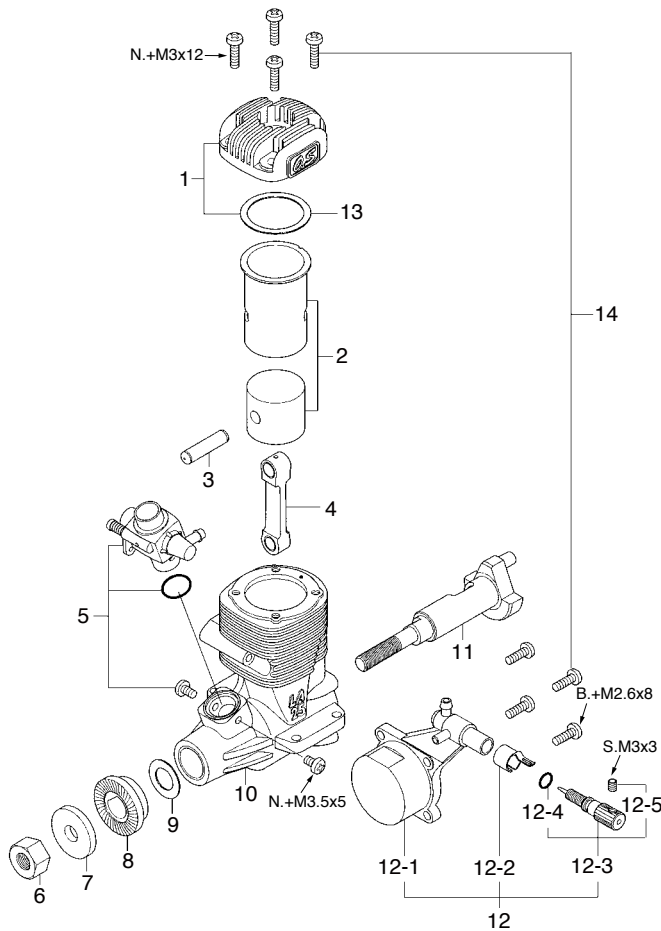

MAX-25LA (Silver)

(12352)

TYPE 20H

(22581000)

*Type of screw

C...Cap Screw M...Oval Fillister-Head Screw

F...Flat Head Screw N...Round Head Screw S...Set Screw

No.	Code No.	Description
1	22554010	Cylinder Head
2	22553000	Cylinder & Piston Assembly
3	22606009	Piston Pin
4	22405013	Connecting Rod
5	22581000	Carburetor Complete 20H
6	23210007	Propeller Nut
7	24009000	Propeller Washer
8	22558000	Drive Hub
9	22020001	Thrust Washer
10	22551010	Crankcase
11	22302000	Crankshaft
12	22557000	Cover Plate Assembly
12-1	22557100	Cover Plate
12-2	26711305	Ratchet Spring
12-3	24081970	Needle
12-4	24981837	"O" Ring
12-5	26381501	Set Screw
13	22564000	Head Gasket
14	22563000	Screw Set
	71605300	Glow Plug A3
	22325020	E-2030 Silencer
	22681957	Pressure Fitting
	22325310	Assembly Screw
	22625404	Retaining Screw(N.+M3x27 2pcs.)

No.	Code No.	Description
1	22081408	Throttle Lever Assembly
1-1	22081313	Throttle Lever Fixing Screw
2	22381200	Carburetor Rotor
3	24081600	Air-bleed Screw
4	22581100	Carburetor Body
5	22581300	Throttle Stop Screw
6	22615000	Carburetor Gasket
7	23081706	Carburetor Retaining Screw