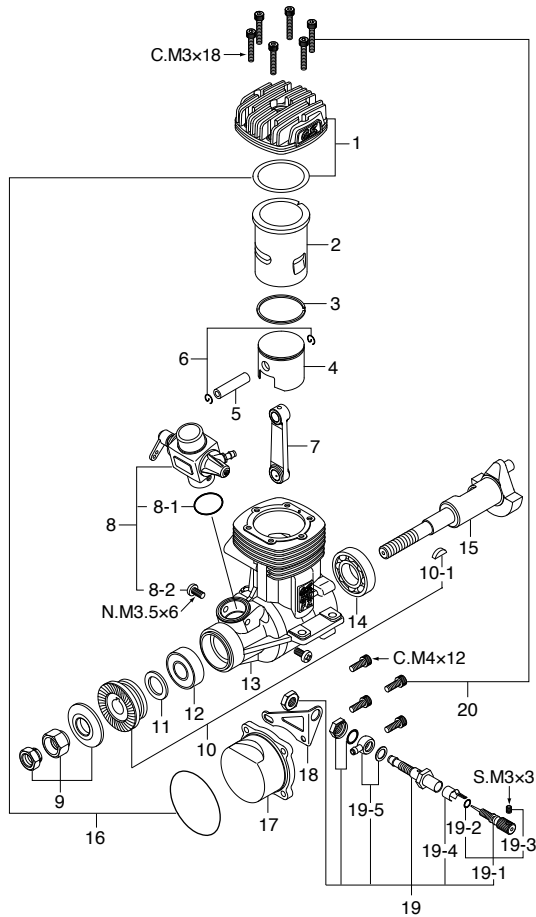

MAX-160FXRING

(19260)

TYPE 60F

(29581000)

* Type of screw

C...Cap Screw M...Oval Fillister-Head Screw

F...Flat Head Screw N...Round Head Screw S...Set Screw

No.	Code No.	Description
1	29604000	Cylinder Head
2	29603100	Cylinder Liner
3	29603400	Piston Ring
4	29603200	Piston
5	29606000	Piston Pin
6	28117000	Piston Pin Retainers (2pcs.)
7	29405000	Connecting Rod
8	29581000	Carburetor (Type 60F)
8-1	29015019	Carburetor Gasket
8-2	25081700	Carburetor Fixing Screw (2pcs.)
9	29610100	Propeller Lock Nut Set
10	29608000	Drive Hub
10-1	45508200	Woodruff Key
11	29320000	Thrust Washer
12	46231000	Crankshaft Ball Bearing (F)
13	29601000	Crankcase
14	29630000	Crankshaft Ball Bearing (R)
15	29602000	Crankshaft
16	29614000	Gasket Set
17	29607000	Cover Plate
18	71704240	Remote Needle Valve Bracket
19	28282000	Remote Needle Valve Assembly
19-1	28281970	Needle
19-2	24981837	"O" Ring (2pcs.)
19-3	26381501	Set Screw
19-4	26711305	Ratchet Spring
19-5	46181950	Fuel Inlet
20	29613000	Screw Set
	71608001	Glow Plug No.8
	29325000	E-5010 Silencer Assembly
	29325300	Fixing Screw
	29325400	Retaining Screw (C.M5x20)
	29326000	Exhaust Adaptor

No.	Code No.	Description
1	27881400	Throttle Lever Assembly
2	29581200	Carburetor Rotor
3	45582300	Mixture Control Valve Assembly
3-1	46066319	"O" Ring (L) (2pcs.)
3-2	24881824	"O" Ring (S) (2pcs.)
4	29581100	Carburetor Body
5	45581820	Rotor Guide Screw
6	22681953	Fuel Inlet (No.1)
7	29015019	Carburetor Gasket
8	25081700	Carburetor Retaining Screw (2pcs.)