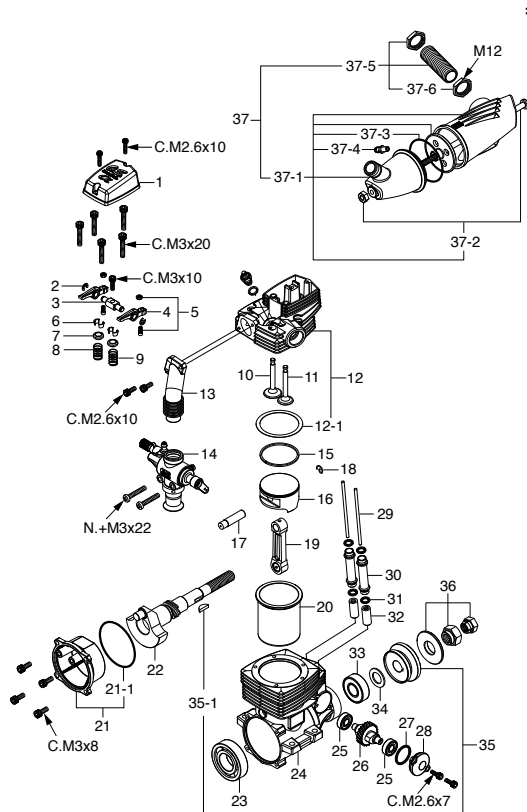

FS α -110

(35410)

TYPE 60Y

(44981000)

*Type of screw

C...Cap Screw B...Binding Screw M...Oval Filler-Head Screw
F...Flat Head Screw T...Tapping Screw N...Round Head Screw S...Set Screw

CAP SCREW SETS (10pcs./sets)

Code No.	Size	Pcs. used in an engine
79871020	M2.6x7	Cam Cover Retaining Screw (2pcs.)
79871030	M2.6x10	Rocker Cover Retaining Screw (2pcs.) Intake Manifold Retaining Screw (2pcs.)
79871110	M3x8	Cover Plate Retaining Screw (4pcs.)
79871120	M3x10	Rocker Support Retaining Screw (1pc.)
79871200	M3x20	Cylinder Head Retaining Screw (5pcs.)

No.	Code No.	Description
1	24081970	Needle Assembly 40LA,75AX,91FX,FS91S2
1-1	24981837	"O" Ring (2pcs.)
1-2	26381501	Set Screw
2	27381940	Needle Valve Holder Assembly 20C,60U,70D,7H
2-1	26711305	Ratchet Spring No.4
3	44981100	Carburetor Body (60Y) FSα-110
4	22681953	Fuel Inlet (No.1)
5	46115000	Carburetor Rubber Gasket (1pc.) (S-11.2)
6	45581820	Rotor Guide Screw 20C,60MC,70D
7	45582300	Mixture Control Valve Assembly 70N,60F
7-1	46066319	"O" Ring (L) (2pcs.) (P-3)
7-2	24881824	"O" Ring (S) (2pcs.) (7B)
8	44981200	Carburetor Rotor (60Y) FSα-110
9	27881400	Throttle Lever Assembly 70N,C14,60F,70D
9-1	22081313	Throttle Lever Retaining Screw 1A-3A
10	44881300	Velocity Stack FSα-81,110,110-P
10-1	26381501	Set Screw
11	45581700	Carburetor Retaining Screw (2pcs.) FS70S-120S

No.	Code No.	Description
1	44904200	Rocker Cover FSα-110
2	45761600	Rocker Arm Retainer (2pcs.) FS26S-120S,70U
3	44961400	Rocker Support (1pc.) FSα-110
4	45561110	Rocker Arm (1pc.) FS120S3,FT300
5	45061202	Tappet Adjusting Screw (1pair) FS,FT,FF,FR,IL
6	45560410	Split Cotter (2pcs.) FS120S3,SE,GF30
7	45560310	Valve Spring Retainer (1pc.) FS120S3,SE
8	45560210	Valve Spring (1pc.) FS120S3,SE
9	45560220	Valve Spring (1pc.) FS120S3,SE
10	45560130	Intake Valve (1pc.) FS120S3,SE
11	45560140	Exhaust Valve (1pc.) FS120S3,SE
12	44904100	Cylinder Head (W/Gasket) FSα-110
12-1	44901460	Cylinder Head Gasket (1pc.) FSα-110
13	44969400	Intake Manifold (1pc.) FSα-110
14	44981000	Carburetor Complete (Type 60Y) FSα-110
15	44903400	Piston Ring FSα-110
16	44903200	Piston FSα-110
17	44906000	Piston Pin FSα-110
18	27917000	Piston Pin Retainer (2pcs.) 91FX,91SZ,91SX-H
19	44805000	Connecting Rod FSα-81
20	44903100	Cylinder Liner FSα-110
21	44907000	Cover Plate FSα-110
21-1	29061410	Cover Gasket FS200S,91SZ,GF30
22	44902000	Crankshaft FSα-110
23	45630000	Crankshaft Ball Bearing (Rear) FSα-81,FS70S,S2
24	44901000	Crankcase FSα-110
25	45231100	Camshaft Ball Bearing (1pc.) FS40-120S
26	44962000	Camshaft FSα-110
27	44514110	"O" Ring