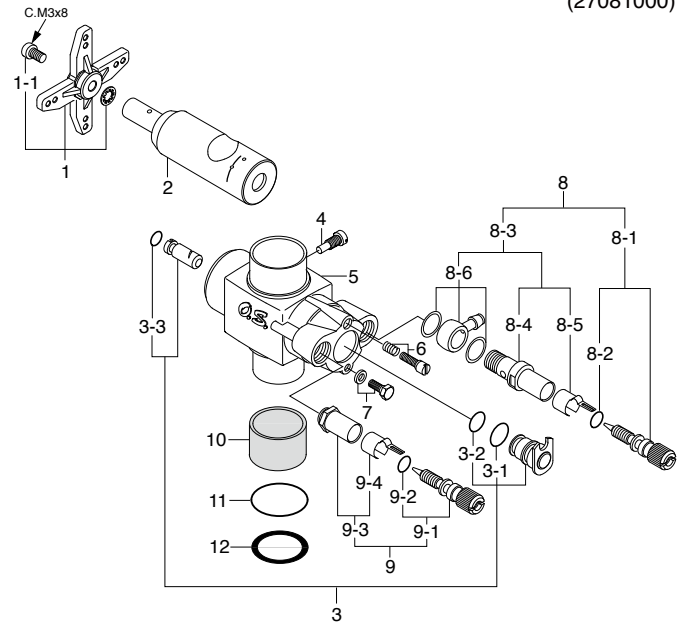

MAX-70SZ-HRING

(17000)

TYPE 60K

(27081000)

* Type of screw

C...Cap Screw M...Oval Fillister-Head Screw

F...Flat Head Screw N...Round Head Screw S...Set Screw

No.	Code No.	Description
1	27004300	Heatsink Head
2	27003100	Cylinder Liner
3	27003400	Piston Ring
4	27003200	Piston
5	27006000	Piston Pin
6	27917000	Piston Pin Retainer (2pcs.)
7	27005000	Connecting Rod
8	27081000	Carburetor Complete 60K
9	45010002	Propeller Nut
10	46120000	Thrust Washer
11	26731002	Crankshaft Ball Bearing (Front)
12	27981710	Carburetor Retainer Assembly
13	27001000	Crankcase
14	27930000	Crankshaft Ball Bearing (Rear)
15	27002000	Crankshaft
16	27014000	Gasket Set
17	27007000	Cover Plate
18	25613000	Screw Set
	71608001	Glow Plug No.8
	27708200	Woodruff Key
	41621100	Needle Adjusting Screw

No.	Code No.	Description
1	29085140	Throttle Lever Assembly
1-1	22826131	Throttle Lever Retaining Screw (2pcs.)
2	27081200	Carburetor Rotor
3	27081600	Mixture Control Valve Assembly
3-1	27881810	"O"Ring (L) (2pcs.)
3-2	27881800	"O"Ring (S) (2pcs.)
3-3	27881820	"O"Ring (2pcs.)
4	45581820	Rotor Guide Screw
5	27081100	Carburetor Body
6	27881330	Mixture Control Screw
7	27681340	Mixture Control Valve Stopper
8	27081900	Needle Valve Assembly (Main Needle)
8-1	27981910	Needle Assembly
8-2	24981837	"O"Ring (2pcs.)
8-3	46181940	Needle Valve Holder Assembly
8-4	46181941	Needle Valve Holder
8-5	26711305	Ratchet Spring No.4
8-6	46181950	Fuel Inlet
9	27981900	Needle Valve Assembly
9-1	27981910	Needle Assembly
9-2	24981837	"O"Ring (2pcs.)
9-3	27381940	Needle Valve Holder Assembly
9-4	26711305	Ratchet Spring No.4
10	27984900	Thermo Insulater
11	27915000	Carburetor Rubber Gasket
12	27915100	Carburetor Sealing Washer
	41621100	Needle Adjusting Screw (5pcs.)