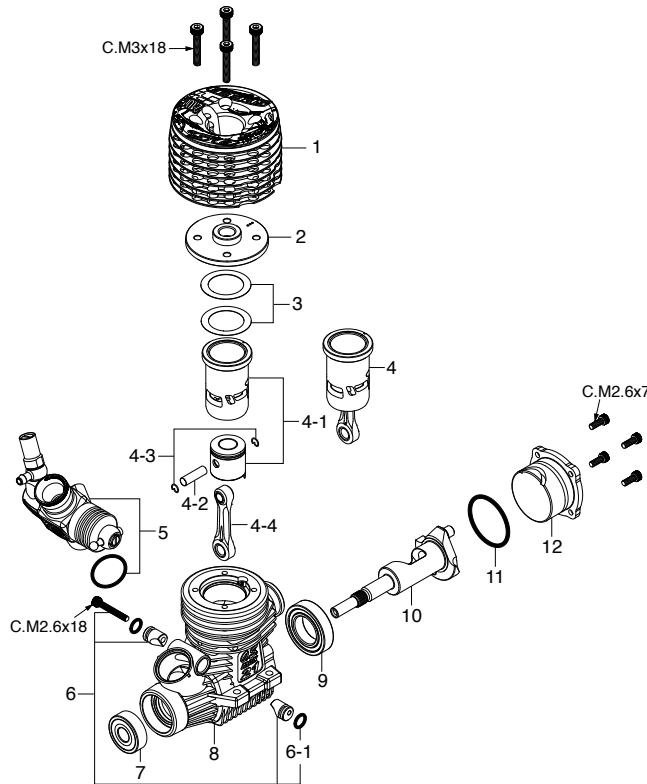

O.S. SPEED R2101

(1A000)

TYPE 21M2(B)

(2A081001)

* Type of screw

C...Cap Screw B...Binding Screw M...Oval Fillister-Head Screw

F...Flat Head Screw T...Tapping Screw N...Round Head Screw S...Set Screw

CAP SCREW SETS (10pcs./set)

Code No.	Size	Pcs. used in an engine
79871020	M2.6x7	Cover Plate Retaining Screw (4pcs.)
79871055	M2.6x18	Carburetor Retainer Retaining Screw (1pc.)
79871180	M3x18	Cylinder Head Retaining Screw (4pcs.)

No.	Code No.	Description
* 1	2A004000	Outer Head OSSPEED R2101
* 2	2A004100	Inner Head OSSPEED R2101
3	2A004160	Head Gasket Set (0.1mm / 0.15mm) R2101
* 4	2A003010	Built-Up Parts Set (CP) OSSPEED R2101
* 4-1	2A003000	Cylinder & Piston Assembly OSSPEED R2101
4-2	22016000	Piston Pin 21XZ-R
4-3	21817010	O.S. SPEED Piston Pin Retainer 4mm (6pcs.)
4-4	23755020	Connecting Rod OSSPEED 21V-SPEC
* 5	2A081001	Carburetor Complete (Type 21M2(B))
6	23981740	Carburetor Retainer Assembly 21E,21H,21J
6-1	24881824	"O" Ring (2pcs.) (7B)
7	23731000	Crankshaft Ball Bearing (Front) 21VZ,VG,30VG,28
* 8	2A001000	Crankcase OSSPEED R2101
9	23730020	Crankshaft Ball Bearing (Rear) 21SPEC,28XZ,30VG
* 10	2A002000	Crankshaft OSSPEED R2101
11	23107100	Cover Gasket (S-22) 35AX,25AX
* 12	2A007000	Cover Plate OSSPEED R2101
	71642070	Glow Plug RP7 (T-Plug)
	22826140	Exhaust Seal Ring (2pcs.) 21VZ,30VG
	71801110	O.S. SPEED Flywheel Collet (2pcs.)
	22884254	O.S. SPEED Dust Cap Set For 12-30 Class 3mm (2pcs.)/16mm (2pcs.)/18mm (1pc)

* marked parts are available only for limited period (one year after finishing the production).

No.	Code No.	Description
1	22082600	Mixture Control Valve Assembly (21M) 21XZ-R
1-1	46066319	"O" Ring (L) (2pcs.) P-3
1-2	22781800	"O" Ring (S) (2pcs.) 10D,10F,1H-3H,20E
2	22082970	Needle Assembly (21M) 21XZ-R
2-1	46066319	"O" Ring (2pcs.) P-3
3	22082940	Needle Holder Assembly (21M) 21XZ-R
3-1	22082950	No.15 Universal Nipple Assembly
4	22848160	Throttle Stop Screw (21J)
4-1	27881820	"O" Ring (S) (2pcs.) (S-3)
5	71533085	Carburetor Reducer (8.5mm Red) ALUMINUM
5-1	22615000	"O" Ring (1pc.) 2A-3A,20C,20D
6	22082110	Carburetor Body 21M(B)
7	22082200	Slide Valve (21M) 21XZ-R
* 8	2A081610	Metering Needle Assembly R2101
8-1	27881820	"O" Ring (S) (2pcs.) (S-3)
9	23981520	Dust Cover (21,30VG) 21E,21F,21J
10	23781400	Ball Link No.3
10-1	26381501	Set Screw (1pc.)
11	29015019	Carburetor Rubber Gasket 20E,60F,60MC,70D

* marked parts are available only for limited period (one year after finishing the production).