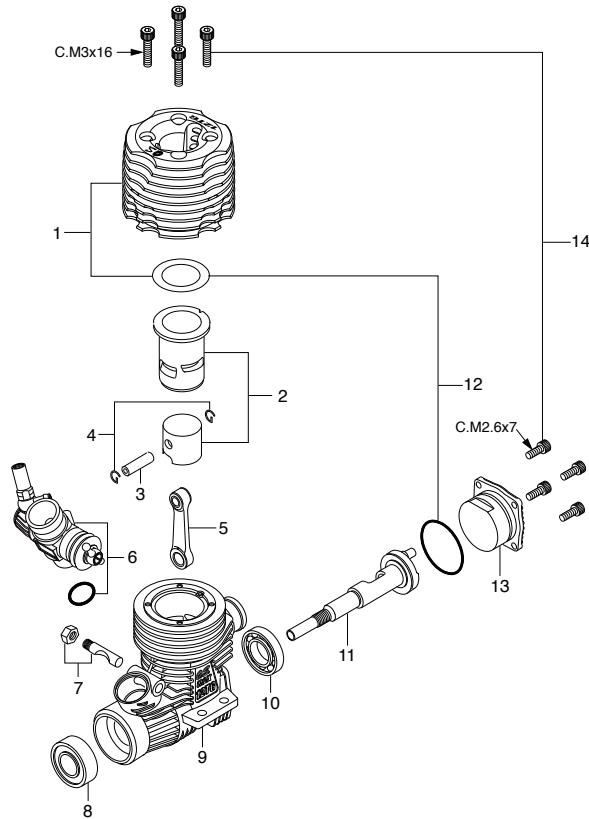

* Type of screw

C...Cap Screw B...Binding Screw M...Oval Fillister-Head Screw

F...Flat Head Screw T...Tapping Screw N...Round Head Screw S...Set Screw

No.	Code No.	Description
1	21414000	Heatsink Head
2	21413000	Cylinder & Piston Assembly
3	21536000	Piston Pin
4	21817000	Piston Pin Retainer (2pcs.)
5	21415000	Connecting Rod
6	21418000	Carburetor Complete (Type 12D)
7	25381701	Carburetor Retainer Assembly
8	22631020	Crankshaft Ball Bearing (Front)
9	21411010	Crankcase
10	21931010	Crankshaft Ball Bearing (Rear)
11	21412000	Crankshaft
12	21411400	Gasket Set
13	21417000	Cover Plate
14	23763000	Screw Set
	71608001	Glow Plug No.8
	21427200	Exhaust Seal Ring (2pcs.)

No.	Code No.	Description
1	21982970	Needle Valve Assembly
1-1	27881820	"O" Ring (2pcs.)
1-2	21881950	No.14 Universal Nipple Assembly
2	21982620	Throttle Stop Screw
2-1	22781800	"O" Ring (2pcs.)
3	21418100	Carburetor Body
4	21982210	Slide Valve
5	21538500	Metering Needle Assembly
5-1	22781800	"O" Ring (2pcs.)
6	21982520	Dust Cover
7	23818430	Ball Link No.5
8	22615000	Carburetor Rubber Gasket