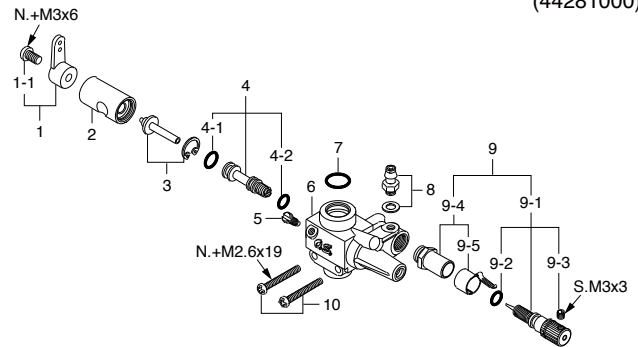

No.	Code No.	Description
1	22081408	Throttle Lever Assembly
1-1	22081313	Throttle Lever Retaining Screw
2	44281200	Carburetor Rotor
3	44281960	Nozzle Assembly
4	44281600	Mixture Control Screw Assembly
4-1	46066319	"O" Ring(L)(2pcs.)
4-2	24881824	"O" Ring(S)(2pcs.)
5	21285220	Rotor Guide Screw
6	44281100	Carburetor Body
7	45115000	Carburetor Rubber Gasket
8	22681953	Fuel Inlet No.1
9	44281900	Needle-valve Assembly
9-1	44281970	Needle Assembly
9-2	24981837	"O" Ring(2pcs.)
9-3	26381501	Set Screw
9-4	27381940	Needle-valve Holder Assembly
9-5	26711305	Ratchet Spring
10	22025807	Carburetor Retaining Screw(2pcs.)

No.	Code No.	Description
1	45813000	Screw Set
2	44204200	Rocker Cover
3	45261400	Rocker Support Assembly
3-1	45261410	Rocker Support
3-2	45761600	Rocker Arm Retainer(2pcs.)
4	45261010	Rocker Arm Assembly(1pair)
4-1	45261110	Rocker Arm(1pc.)
4-2	45761200	Tappet Adjusting Screw
5	44260000	Intake Valve Assembly(1pair)
5-1	44260100	Intake Valve(1pc.)
5-2	44260200	Valve Spring(1pc.)
5-3	45060309	Valve Spring Seat(1pc.)
5-4	46160400	Valve Spring Retainer(2ps.)
6	44261000	Exhaust Valve Assembly(1pair.)
6-1	44261100	Exhaust Valve(1pc.)
6-2	44260200	Valve Spring(1pc.)
6-3	45060309	Valve Spring Seat(1pc.)
6-4	46160400	Valve Spring Retainer(1pc.)
7	44204100	Cylinder Head
7-1	45814100	Cylinder Head Gasket
8	44204000	Cylinder Head Assembly
9	44269400	Intake Pipe Assembly
10	44281000	Carburetor Complete Type 40N
11	44203400	Piston Ring
12	45803200	Piston
13	45806000	Piston Pin
14	45205000	Connecting Rod
15	45803100	Cylinder Liner
16	44207000	Cover Plate

No.	Code No.	Description
17	44202000	Crankshaft
18	44230000	Crankshaft Ball Bearing(Rear)
19	44201000	Crankcase
20	22681953	Breather Nipple No.1
21	45231100	Camshaft Bearing(1pc.)
22	44262000	Camshaft
23	45801100	Cam Cover
24	44266000	Push Rod(2pcs.)
25	45866100	Push Rod Cover Assembly(2pcs.)
25-1	45866110	Push Rod Cover(1pcs.)
25-2	24881824	Push Rod Cover "O"Ring(2pcs.)
26	45664000	Cam Follower(2pcs.)
27	26531005	Crankshaft Ball Bearing(Front)
28	45808000	Drive Hub
28-1	27708200	Woodruff Key
29	45810100	Lock Nut Set
	71615009	Glow Plug Type F
	44225000	Silencer Assembly Type F-3020
	44225100	Silencer Body
	22681957	Pressure Fitting
	44226000	Exhaust Header Pipe Assembly