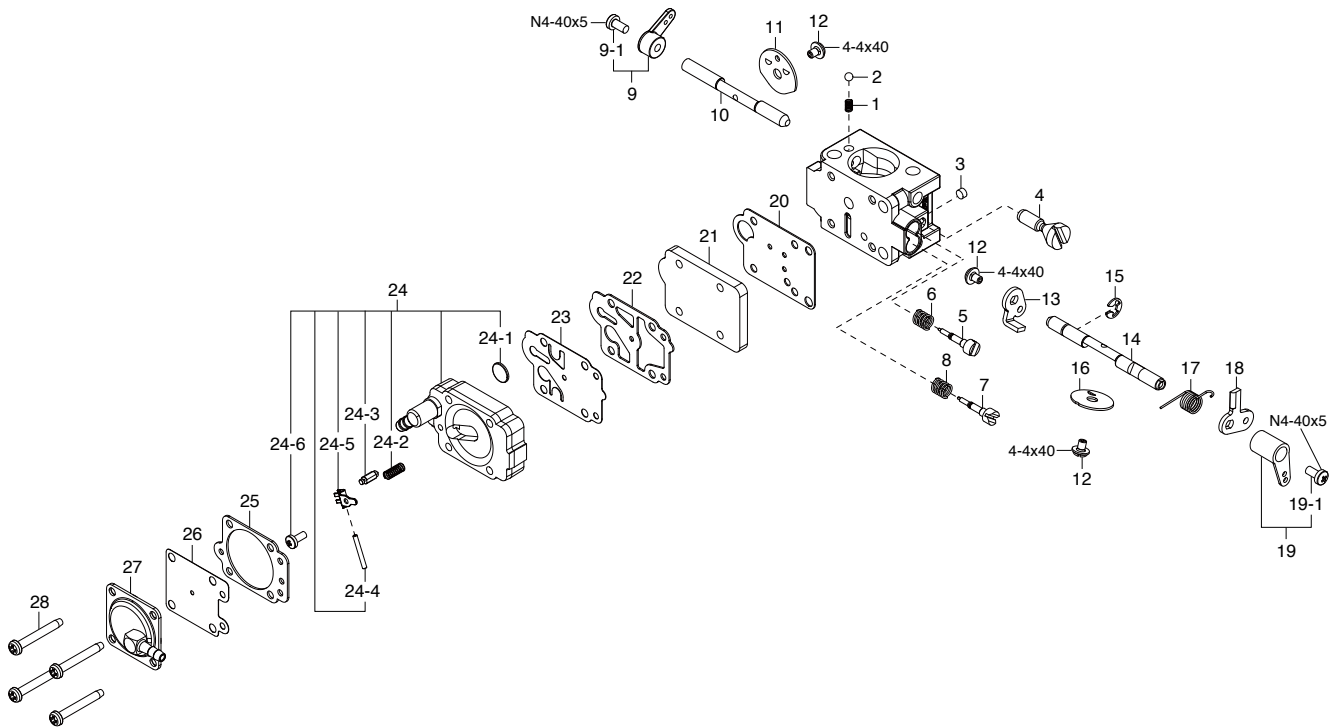

* Type of screw
C...Cap Screw M...Oval Fillister-Head Screw
F...Flat Head Screw N...Round Head Screw S...Set Screw

No.	Code No.	Description
1	29781340	Spring-Choke Friction
2	29781330	Ball
3	29781460	Plug-Friction
4	29781450	Screw-Idle Speed
5	29781430	Needle-High Speed
6	29781440	Spring-Needle (H) ADJ.
7	29781410	Needle-Idle
8	29781420	Spring-Needle ADJ.
9	29781360	Choke Arm Assy
9-1	29781350	N4-40x5 Retaining Screw
10	29781310	Shaft-Choke
11	29781320	Valve-Choke
12	29781570	4-40x4 Retaining Screw
13	29781550	Lever-Outer
14	29781510	Shaft-Throttle
15	29781560	Ring-Retaining
16	29781520	Valve-Throttle
17	29781530	Spring-Throttle Return
18	29781540	Link-Throttle
19	29781370	Throttle Arm Assy
19-1	29781350	N4-40x5 Retaining Screw

No.	Code No.	Description
20	29781020	Gasket Passage
21	29781030	Plate-Passage
22	29781040	Gasket-Pump
23	29781050	Diaphragm-Pump
24	29781270	Body Assembly Pump
24-1	29781060	Screen-Inlet
24-2	29781210	Spring-Metering
24-3	29781220	Valve Inlet Needle
24-4	29781230	Pin-Metering Lever
24-5	29781240	Lever-Metering
24-6	29781250	Screw-Metering
25	29781120	Gasket-Metering Diaphragm
26	29781130	Diaphragm Assembly-Metering
27	29781140	Cover Assembly-Metering (W/Nipple)
28	29781070	Carb. Assemble Screw