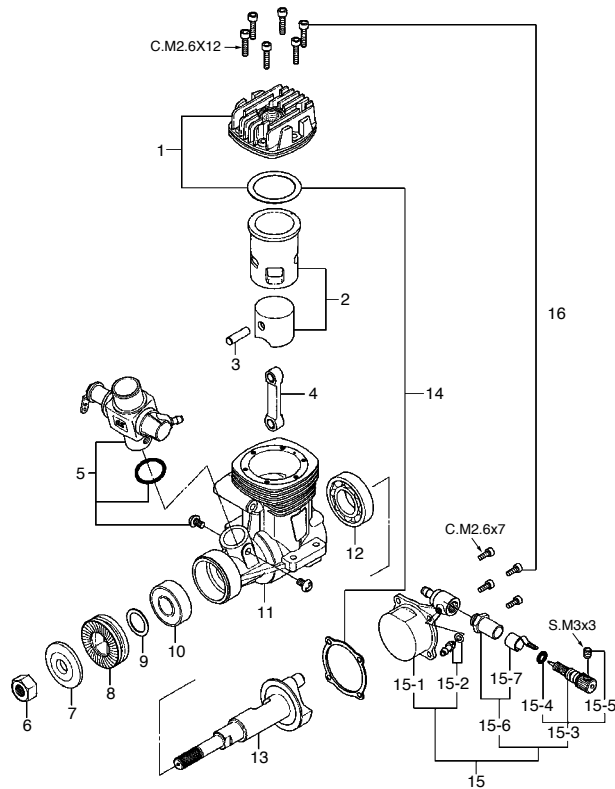

No.	Code No.	Description
1	22681430	Throttle Lever Assembly 1H,2F,2FB,20D
1-1	22681419	Throttle Lever 12E,1H,10M,20D
2	22681220	Carburetor Rotor 20D,2FB
3	22681600	Mixture Control Screw 10K,20D,2F,2FB
4	22481506	Rotor Spring (2pcs.) 12E,11J,11M,20D
5	22681140	Carburetor Body (20D) 25FX
6	22681320	Rotor Guide Screw 20D,2F,2FB
7	22681953	Fuel Inlet (No.1)
8	22615000	Carburetor Rubber Gasket 2A-3A,20C,20D
9	23081706	Carburetor Retaining Screw 25-46LA,49PI

* Type of screw

C...Cap Screw M...Oval Fillister-Head Screw

F...Flat Head Screw N...Round Head Screw S...Set Screw

CAP SCREW SETS (10pcs./sets)

Code No.	Size	Pcs. used in an engine
79871020	M2.6x7	Cover Plate Retaining Screw (4pcs.)
79871140	M3x12	Cylinder Head Retaining Screw (4pcs.)

No.	Code No.	Description
1	22514000	Cylinder Head
2	22511420	Head Gasket
3	22513000	Cylinder & Piston Assembly
4	23916000	Piston Pin
5	24517000	Piston Pin Retainer (2pcs.)
6	23105000	Connecting Rod
7	22582000	Carburetor Complete (Type 21L)
8	23210007	Propeller Nut
9	23009006	Propeller Washer
10	23108000	Drive Hub
11	22620003	Thrust Washer
12	22831000	Crankshaft Ball Bearing (F)
13	22511000	Crankcase
14	22630002	Crankshaft Ball Bearing (R)
15	22512000	Crankshaft
16	23107100	Cover Gasket
17	23107000	Cover Plate
	71608001	Glow Plug No.8
	72200080	Needle Valve Extension Cable Set
	23125000	E-3080 Silencer Assembly
	23125540	"O" Ring
	23125530	Assembly Screw
	22681957	Pressure Nipple (No.7)
	79871280	Silencer Retaining Screw (C.M3x28 10pcs.)

No.	Code No.	Description
1	22081408	Throttle Lever Assembly
2	22582200	Carburetor Rotor
3	29181620	Mixture Control Valve Assembly
3-1	46066319	"O" Ring (L) (2pcs.)
3-2	22781800	"O" Ring (S) (2pcs.)
4	22582100	Carburetor Body
5	45581820	Roter Guide Screw
6	22681953	Fuel Inlet (No.1)
7	44281970	Needle Assembly
7-1	24981837	"O" Ring (2pcs.)
7-2	26381501	Set Screw
8	27381940	Needle-valve Holder Assembly
8-1	26711305	Ratchet Spring
9	22615000	Carburetor Rubber Gasket
10	23081706	Carburetor Retaining Screw