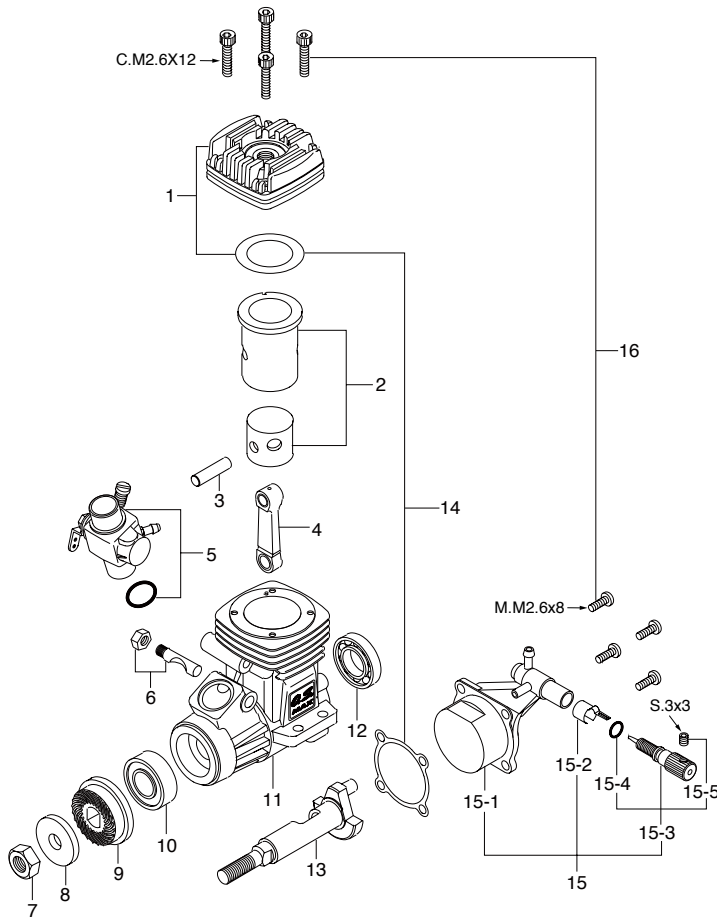

* Type of screw

C...Cap Screw M...Oval Fillister-Head Screw

F...Flat Head Screw N...Round Head Screw S...Set Screw

No.	Code No.	Description
1	21504010	Cylinder Head
2	21503010	Cylinder & Piston Assembly
3	21706000	Piston Pin
4	21205040	Connecting Rod
5	21581000	Carburetor (Type 10K)
6	21481700	Carburetor Retainer
7	20810007	Propeller Nut
8	21109005	Propeller Washer
9	21408000	Drive Hub
10	22631019	Crankshaft Ball Bearing (Front)
11	21501020	Crankcase
12	21230000	Crankshaft Ball Bearing (Rear)
13	21502000	Crankshaft
14	21514010	Gasket Set
15	21507000	Cover Plate Assembly
15-1	21507100	Cover Plate Body
15-2	26711305	Ratchet Spring
15-3	21781970	Needle
15-4	24981837	"O" Ring For Needle (2pcs.)
15-5	26381501	Set Screw
16	21513000	Screw Set
	71605300	Glow Plug A3
	21225000	871 Silencer
	22681957	Exhaust Pressure Nipple
	22325300	Assembly Screw
	21225500	Retaining Screw (2pcs.)

No.	Code No.	Description
1	22681430	Throttle Lever Assembly
2	21284200	Carburetor Rotor
3	21284600	Mixture Control Screw (W/O-Ring)
4	22481506	Rotor Spring
5	21581100	Carburetor Body
6	22681320	Throttle Stop Screw
7	22681953	Fuel Inlet (W/Washer)
8	22615000	Carburetor Rubber Gasket