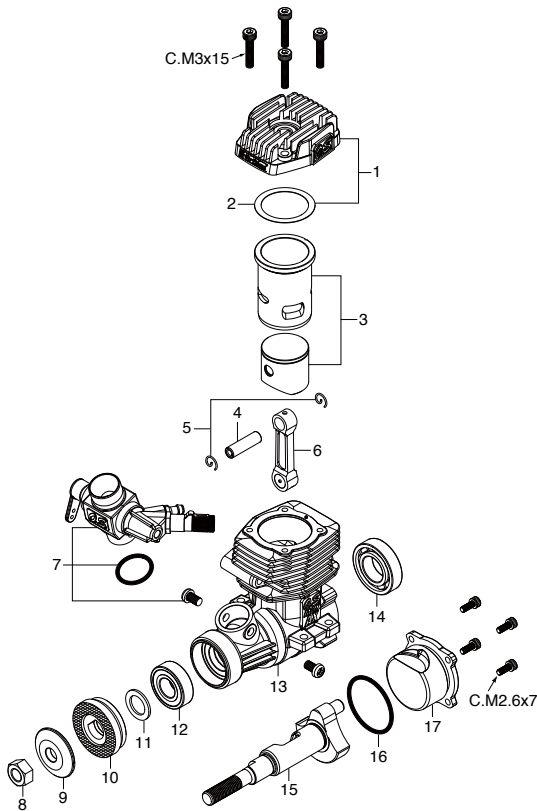

MAX-35AX-BE

(13110)

TYPE 21K-BE

(23181080)

* Type of screw

C...Cap Screw M...Oval Fillister-Head Screw

F...Flat Head Screw N...Round Head Screw S...Set Screw

No.	Code No.	Description
1	23104080	Cylinder Head
2	23104100	Head Gasket
3	23103000	Cylinder & Piston Assembly
4	23106000	Piston Pin
5	24517000	Piston Pin Retainer (2pcs.)
6	23105000	Connecting Rod
7	23181080	Carburetor Complete (Type 21K-BE)
8	23210007	Propeller Nut
9	23209003	Propeller Washer
10	23108080	Drive Hub
11	22620003	Thrust Washer
12	22831000	Crankshaft Ball Bearing (F)
13	23101000	Crankcase
14	22630002	Crankshaft Ball Bearing (R)
15	23102000	Crankshaft
16	23107100	Cover Gasket
17	23107000	Cover Plate
	71668100	Glow Plug BE-3
	72200080	Needle Valve Extension Cable Set
	23125000	E-3080 Silencer Assembly
	23125540	"O" Ring
	23125530	Assembly Screw
	22681957	Pressure Nipple (No.7)
	79871280	Silencer Retaining Screw (C.M3x28 2pcs.)

No.	Code No.	Description
1	22081408	Throttle Lever Assembly (No.5)
2	23181280	Carburetor Rotor
3	29181620	Mixture Control Valve Assembly
3-1	46066319	"O" Ring (L) (2pcs.)
3-2	22781800	"O" Ring (S) (2pcs.)
4	23181180	Carburetor Body
5	45581820	Roter Guide Screw
6	22681953	Fuel Inlet (No.1)
7	25781970	Needle Assembly
7-1	24981837	"O" Ring
7-2	26381501	Set Screw
8	27381940	Needle-valve Holder Assembly
8-1	26711305	Ratchet Spring No.4
9	22615000	Carburetor Rubber Gasket
10	23081706	Carburetor Retaining Screw