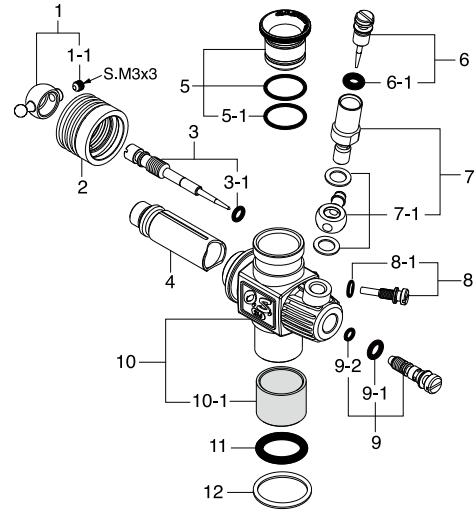

O.S. SPEED 21XZ-B Spec.II

(12175)

TYPE 21J(B)R6.5

(22481016)

* Type of screw

C...Cap Screw B...Binding Screw M...Oval Fillister-Head Screw
F...Flat Head Screw T...Tapping Screw N...Round Head Screw S...Set Screw

CAP SCREW SETS (10pcs./set)

Code No.	Size	Pcs. used in an engine
79871020	M2.6x7	Cover Plate Retaining Screw (4pcs.)
79871055	M2.6x18	Carburetor Retainer Retaining Screw (1pc.)
79871180	M3x18	Cylinder Head Retaining Screw (4pcs.)

No.	Code No.	Description
* 1	22424060	Outer Head OSSP 21XZ-B SPEC2
* 2	22424104	Inner Head OSSP 21XZ-B SPEC2
3	22014160	Head Gasket (AL 0.2mm) 21XZ-R
4	22014170	Head Gasket (PBP 0.1mm) 21XZ-R
* 5	22423110	Built-up Parts Set (CP) OSSP 21XZ-B2
* 5-1	22423100	Cylinder & Piston Assembly OSSP 21XZ-B2
5-2	22016000	Piston Pin 21XZ-R
5-3	21817000	Piston Pin Retainer (2pcs.) 12TG,21VG,28XZ
5-4	22425000	Connecting Rod OSSP 21XZ-B SPEC2
* 6	22481016	Carburetor Complete (Type 21J(B)) R6.5
7	23981740	Carburetor Retainer Assembly 21E,21H,21J
7-1	24881824	"O" Ring (2pcs.) (7B)
8	23731020	Crankshaft Ball Bearing (Front) 21XZ-B
* 9	22421050	Crankcase OSSP 21XZ-B SPEC2
10	23730050	Crankshaft Ball Bearing (Rear) OSSP 21V
* 11	22422030	Crankshaft OSSP 21XZ-B SPEC2
12	23764020	Cover Gasket (S-22) 30VG,21VZ,VG
* 13	22427100	Cover Plate OSSP 21XZ-B SPEC2
	71641300	Glow Plug P3
	22826140	Exhaust Seal Ring 21VZ,30VG
	71533260	Carburetor Reducer 6mm w/ "O" Ring (2pcs.) OSSP21
	22615000	"O" Ring (1pc.) 2A-3A,20C,20D
	71533270	Carburetor Reducer 7mm w/ "O" Ring (2pcs.) ALUMINUM
	22615000	"O" Ring (1pc.) 2A-3A,20C,20D
	22884250	Dust Cap Set (3mm, 16mm, 18mm)

* marked parts are available only for limited period
(one year after finishing the production).

No.	Code No.	Description
1	23781400	Ball Link No.3
1-1	26381501	Retaining Screw
2	23981520	Dust Cover (21,30VG) 21E,21F,21J
3	23818340	Metering Needle Assembly 21C,21J
3-1	27881820	"O" Ring (2pcs.) (S-3)
4	22848210	Slide Valve 21J
5	71533265	Carburetor Reducer 6.5mm (Red) OSSPEED 21
5-1	22615000	"O" Ring 2A-3A,20C,20D
6	23618197	Needle Assembly 21C,21E,21F,20E,21J
6-1	46066319	"O" Ring (2pcs.) P-3
7	22082940	Needle Holder Assembly (21M) 21XZ-R
7-1	22082950	Fuel Inlet (No.15)
8	22848160	Throttle Stop Screw (21J)
8-1	27881820	"O" Ring (2pcs.) (S-3)
9	23781600	Mixture Control Valve Assembly 20K,21J
9-1	46066319	"O" Ring (L) (2pcs.) P-3
9-2	22781800	"O" Ring (S) (2pcs.) 10D,10F,1H-3H,20E
10	22481102	Carburetor Body (w/Thermo Insulator) 21J2(B)
10-1	23781110	Thermo Insulator 21C,21H,21E,20K
11	29015019	Carburetor Rubber Gasket 20E,60F,60MC,70D
12	23818190	Carburetor Sealing Washer 20A,B,50SX-H