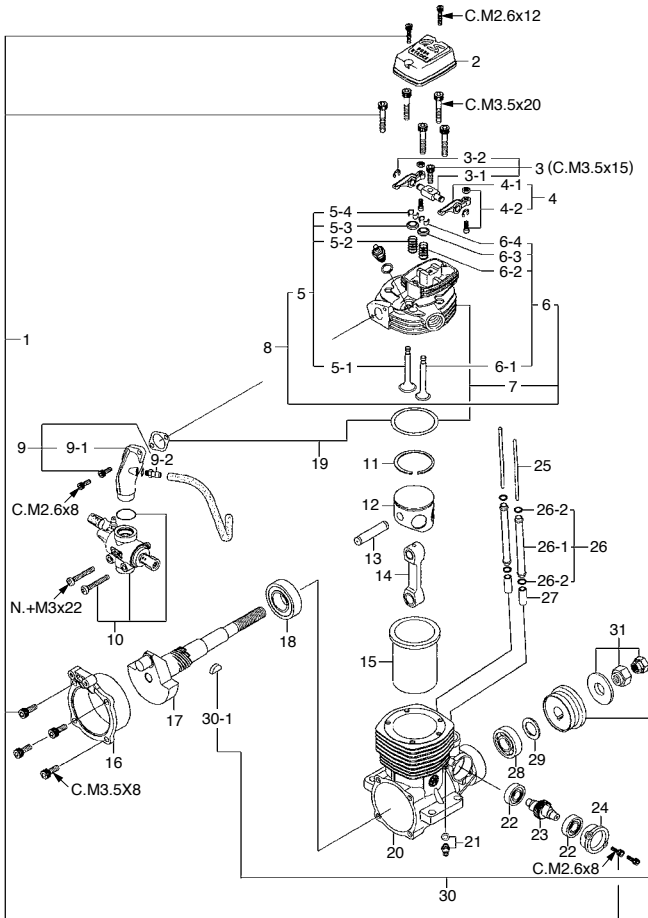

* Type of screw

C...Cap Screw B...Binding Screw M...Oval Fillister-Head Screw
F...Flat Head Screw T...Tapping Screw N...Round Head Screw S...Set Screw

No.	Code No.	Description
1	45984900	Needle Valve Assembly
1-1	24081970	Needle Assembly
1-2	24981837	"O" Ring (2pcs.)
1-3	26381501	Set Screw
1-4	27381940	Needle Valve Holder Assembly
1-5	26711305	Ratchet Spring No.4
2	45984100	Carburetor Body
3	45581820	Rotor Guide Screw
4	22681953	Fuel Inlet No.1
5	45582300	Mixture Control Valve Assembly
5-1	46066319	"O" Ring (L) (2pcs.)
5-2	24881824	"O" Ring (S) (2pcs.)
6	45983200	Carburetor Rotor
7	27881400	Throttle Lever Assembly
8	46115000	Carburetor Rubber Gasket
9	45581700	Carburetor Retaining Screw (2pcs.)

No.	Code No.	Description
1	45913000	Screw Set
2	45904210	Rocker Cover
3	45961400	Rocker Support Assembly
3-1	45961410	Rocker Support
3-2	45761600	Rocker Arm Retainer (2pc. /1pair)
4	45361000	Rocker Arm Assembly (1pair)
4-1	45361100	Rocker Arm (1pc.)
4-2	45061202	Tappet Adjusting Screw
5	45960001	Intake Valve Assembly (1pair)
5-1	45960100	Intake Valve (1pc.)
5-2	45960210	Valve Spring (1pc.)
5-3	45960310	Valve Spring Retainer (1pc.)
5-4	45960400	Split Cotter (2pc. /1pair)
6	45960011	Exhaust Valve Assembly (1pair)
6-1	45960110	Exhaust Valve (1pc.)
6-2	45960210	Valve Spring (1pc.)
6-3	45960310	Valve Spring Retainer (1pc.)
6-4	45960400	Split Cotter (2pc. /1pair)
7	45904110	Cylinder Head (w/Gasket)
8	45904011	Cylinder Head (w/Gasket and valve Assembly)
9	45968200	Intake Pipe Assembly
9-1	45968210	Intake Pipe
9-2	45771000	Breather Nipple (No.5)
10	45984000	Carburetor Complete (Type 60P)
11	45903400	Piston Ring
12	45903200	Piston

No.	Code No.	Description
13	45906000	Piston Pin
14	45605000	Connecting Rod
15	46103100	Cylinder Liner
16	45907020	Cover Plate
17	45902010	Crankshaft
18	45530030	Crankshaft Ball Bearing (R)
19	45914010	Gasket Set
20	45901010	Crankcase
21	45771000	Breather Nipple (No.5)
22	45231100	Camshaft Ball Bearing (1pc.)
23	45962010	Camshaft
24	45901110	Cam Cover
25	45966000	Push Rod (2pcs.)
26	45966100	Push Rod Cover Assembly (2pcs.)
26-1	45966110	Push Rod Cover (1pc.)
26-2	24881824	Push Rod Cover "O" Ring (2pcs.)
27	45564000	Cam Follower (2pcs.)
28	26731002	Crankshaft Ball Bearing (F)
29	46120000	Thrust Washer
30	45908000	Drive Hub
30-1	29008219	Woodruff Key
31	45910100	Locknut Set
	45925010	F-4020 Silencer Assembly
	45925100	Silencer Body
	45926000	Exhaust Header Pipe Assembly
	71615009	Glow Plug Type F