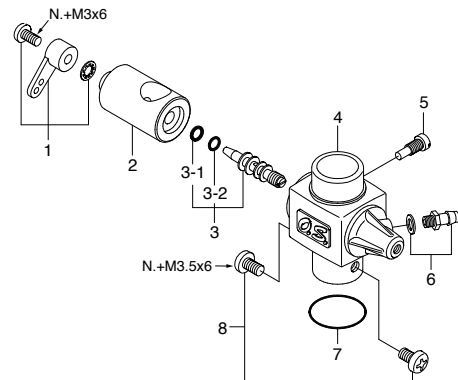

MAX-91FXRING

(19021)

TYPE 60F

(29581000)

* Type of screw
C...Cap Screw M...Oval Fillister-Head Screw
F...Flat Head Screw N...Round Head Screw S...Set Screw

No.	Code No.	Description
1	29504000	Cylinder Head
2	29503100	Cylinder Liner
3	29503400	Piston Ring
4	29053200	Piston
5	45406000	Piston Pin
6	27917000	Piston Pin Retainers (2pcs.)
7	29505000	Connecting Rod
8	29581000	Carburetor Complete (Type 60F)
9	45910100	Propeller Lock Nut Set
10	29508000	Drive Hub
10-1	29008219	Woodruff Key
11	46120000	Thrust Washer
12	26731002	Crankshaft Ball Bearing (F)
13	29501000	Crankcase
14	29030001	Crankshaft Ball Bearing (R)
15	29502000	Crankshaft
16	29514000	Gasket Set
17	29057000	Cover Plate
18	26582931	Needle Stay
19	26582900	Needle Valve Unit Assembly
19-1	24081970	Needle Assembly
19-2	24981837	"O" Ring (2pcs.)
19-3	26381501	Set Screw
19-4	26711305	Ratchet Spring
19-5	26582910	Needle Valve Unit Body
19-6	26582920	Needle Valve Unit Retaining Screw
20	29513000	Screw Set
	71608001	Glow Plug No.8
	29525000	E-4020 Silencer Assembly
	22681957	Pressure Fitting
	29525100	Assembly Screw
	26625210	Retaining Screw (C. M4x40 2pcs.)
	72200080	Needle Valve Extension Cable Set

No.	Code No.	Description
1	27881400	Throttle Lever Assembly
2	29581200	Carburetor Rotor
3	45582300	Mixture Control Valve Assembly
3-1	46066319	"O" Ring (L)
3-2	24881824	"O" Ring (S)
4	29581100	Carburetor Body
5	45581820	Rotor Guide Screw
6	22681953	Fuel Inlet (No.1)
7	29015019	Carburetor Gasket
8	25081700	Carburetor Retaining Screw