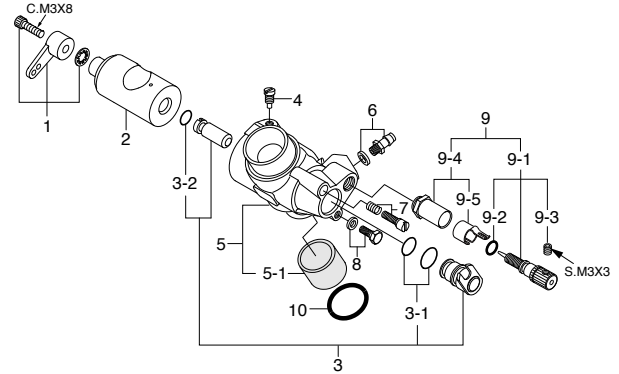

No.	Code No.	Description
1	21285901	Needle Valve Assembly 12E,10D,10J,10K,10M
1-1	27881820	"O" Ring (2pcs.) (S-3)
1-2	21881950	No.14 Universal Nipple Assembly
2	22681310	Throttle Stop Screw 12E,10M,2BK
3	21884100	Carburetor Body (11J) 18CV-R,RX
4	22481506	Rotor Spring 12E,11J,11M,20D
5	21884200	Carburetor Rotor (11J) 18CV-R,RX
6	21283210	Dust Cover 12E,11M,11J
7	22681419	Throttle Lever 12E,1H,10M,20D
8	21481420	Throttle Lever Fixing Nut 12E,10E-R,10M
9	21484600	Mixture Control Screw 10M
9-1	27881820	"O" Ring (2pcs.) (S-3)
10	22615000	Carburetor Rubber Gasket 2A-3A,20C,20D