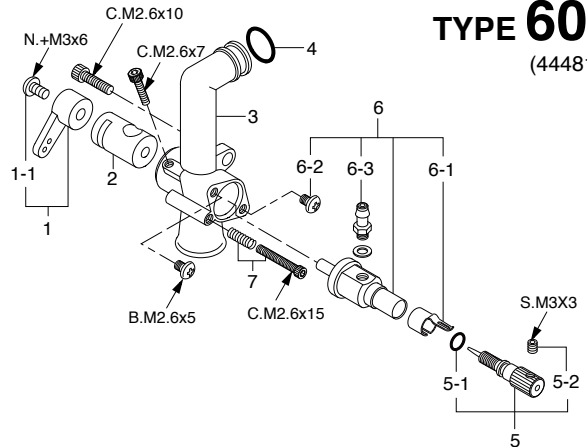

No.	Code No.	Description
1	22081408	Throttle Lever Assembly
1-1	22081313	Throttle Lever Retaining Screw
2	44481200	Carburetor Rotor
3	44481100	Carburetor Body
4	45915000	Carburetor Rubber Gasket
5	24081970	Needle-valve Assembly
5-1	24981837	"O" Ring (2pcs.)
5-2	26381501	Set Screw
6	44481960	Nozzle Assembly
6-1	26711305	Ratchet Spring No.4
6-2	45281920	Nozzle Retaining Screw (2pcs.)
6-3	22681953	Fuel Inlet (No.1)
7	44481310	Air-bleed Screw

No.	Code No.	Description
1	44404200	Rocker Cover
2	45961410	Rocker Support
3	45761600	Rocker Arm Retainer(2pcs.)
4	44753000	Rocker Arm Assembly(1pair)
4-1	44753100	Rocker Arm(1pc.)
4-2	45761200	Tappet Adjusting Screw
5	44460000	Intake Valve Assembly(1pair)
5-1	44460100	Intake Valve(1pc.)
5-2	45960210	Valve Spring(1pc.)
5-3	45260350	Valve Spring Seat(1pc.)
5-4	46160400	Valve Spring Retainer(2ps.)
6	44461000	Exhaust Valve Assembly (1pair)
6-1	44461100	Exhaust Valve (1pc.)
6-2	45960210	Valve Spring(1pc.)
6-3	45260350	Valve Spring Seat(1pc.)
6-4	46160400	Valve Spring Retainer(2ps.)
7	44404100	Cylinder Head (W/Gasket)
8	44404000	Cylinder Head (W/Gasket and Valve Assembly)
9	44481000	Carburetor Complete (60W)
10	44714100	Head Gasket
11	44403000	Cylinder & Piston Assembly
12	45906000	Piston Pin
13	44405000	Connecting Rod
14	44407009	Cover Plate Retaining Screw
15	44407010	Cover Plate
15-1	44407020	Cover Gasket
16	44402000	Crankshaft
17	44408100	Drive Pin
18	44430000	Crankshaft Ball Bearing(Rear)

No.	Code No.	Description
19	44401000	Crankcase
20	44462000	Camshaft
21	44401100	Cam Cover
22	44701109	Cam Cover Retaining Screw
23	44766000	Push Rod(2pcs.)
24	44766100	Push Rod Cover Assembly(2pcs.)
24-1	44766110	Push Rod Cover(1pcs.)
24-2	24881824	Push Rod Cover "O" Ring(2pcs.)
25	45664000	Cam Follower(2pcs.)
26	44731000	Crankshaft Ball Bearing(Front)
27	44408000	Drive Hub
28	23209003	Propeller Washer
29	44410000	Lock Nut Set
30	44425000	F-4030 Silencer Assembly
30-1	44425100	Silencer Body
30-2	45926100	Exhaust Header Pipe Assembly
30-3	45626030	Manifold Nut (M11) (1pc.)
	71615009	Glow Plug Type F
	29084610	T Nipple (1pc.)