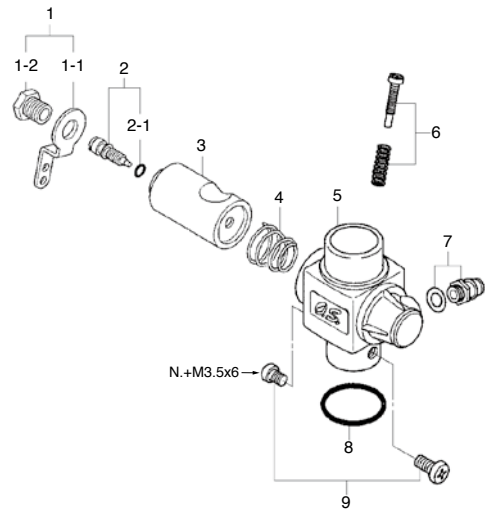

MAX-50SX RING

(15600)

TYPE 40B

(25681010)

* Type of screw

C...Cap Screw M...Oval Fillister-Head Screw

F...Flat Head Screw N...Round Head Screw S...Set Screw

No.	Code No.	Description
1	25204010	Cylinder Head
2	25203100	Cylinder Liner
3	25303400	Piston Ring
4	25203200	Piston
5	25206000	Piston Pin
6	25217000	Piston Pin Retainer
7	25205000	Connecting Rod
8	25681010	Carburetor Complete (Type 40B)
9	25281140	Carburetor Spacer
10	23981700	Carburetor Retainer
11	23210007	Propeller Nut
12	23209003	Propeller Washer
13	27708010	Drive Hub
13-1	27708200	Woodruff Key
14	46120000	Thrust Washer
15	26731002	Crankshaft Ball Bearing (F)
16	25201000	Crankcase
17	26730005	Crankshaft Ball Bearing (R)
18	25202010	Crankshaft
19	25214000	Gasket Set
20	25207010	Cover Plate Assembly
20-1	25207100	Cover Plate Body
20-2	24081970	Needle Assembly
20-3	24981837	"O" Ring
20-4	26381501	Set Screw
20-5	46181940	Needle Valve Holder Assembly
20-6	46181941	Needle Valve Holder
20-7	26711305	Ratchet Spring
20-8	46181950	Fuel Inlet
20-9	22881310	Plug Screw
20-10	22681953	Fuel Outlet (No.1)
21	25613000	Screw Set
	71608001	Glow Plug No.8
	24625210	E-3071 Silencer Assembly
	22681957	Pressure Fitting
	25625300	Assembly Screw
	25425400	Retaining Screw (C.M3x35 2pcs.)

No.	Code No.	Description
1	22781401	Throttle Lever Assembly
1-1	22781411	Throttle Lever
1-2	22781420	Throttle Lever Fixing Screw
2	27783600	Mixture Control Valve
2-1	22781800	"O"Ring
3	25681200	Carburetor Rotor
4	26781506	Rotor Spring
5	25681100	Carburetor Body
6	25681620	Throttle Stop Screw
7	22681953	Fuel Inlet (No.1)
8	46215000	Carburetor Gasket
9	25081700	Carburetor Retaining Screw