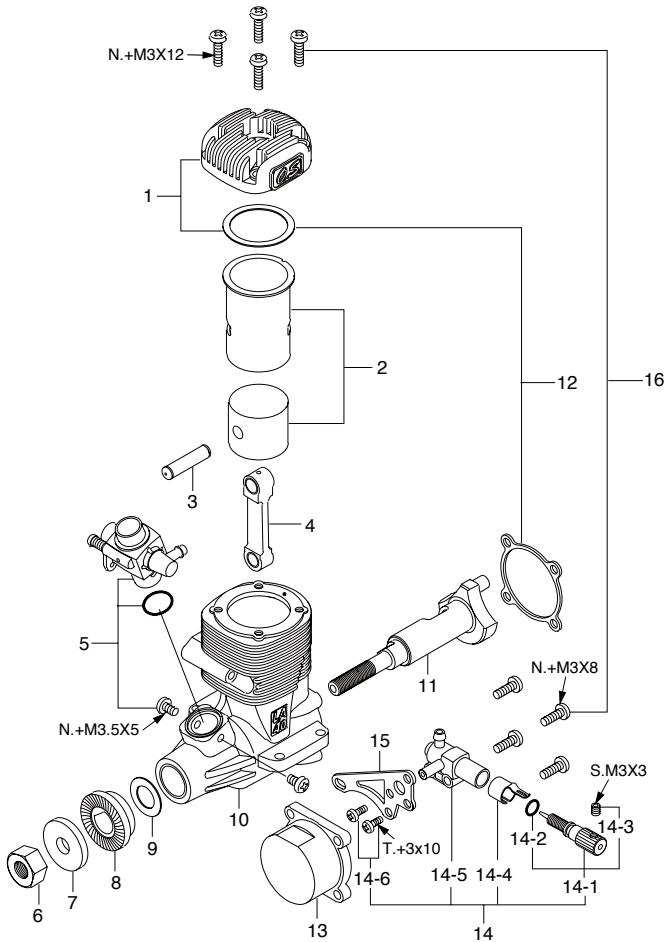

MAX-40LA (Silver)

(13381)

TYPE 40D

(24081000)

* Type of screw

C...Cap Screw M...Oval Fillister-Head Screw

F...Flat Head Screw N...Round Head Screw S...Set Screw

No.	Code No.	Description
1	24004010	Cylinder Head (Natural)
2	24003010	Cylinder & Piston Assembly
3	23356000	Piston Pin
4	24005000	Connecting Rod
5	24081000	Carburettor Complete (40D)
6	23210007	Propeller Nut
7	24009000	Propeller Washer
8	24008000	Drive Hub
9	22020001	Thrust Washer
10	24001011	Crankcase (Natural)
11	23302000	Crankshaft
12	23364000	Gasket Set
13	24007110	Cover Plate
14	26582900	Needle Valve Assembly
14-1	24081970	Needle Assembly
14-2	24981837	"O" Ring (2pcs.)
14-3	26381501	Set Screw
14-4	26711305	Ratchet Spring
14-5	26582910	Needle Valve Body
14-6	26582920	Needle Valve Body Retaining Screw
15	24007120	Needle Valve Assembly Bracket
16	24013000	Screw Set
	23325020	E-3030 Silencer Assembly
	22681957	Exhaust Pressure Nipple
	23325320	Assembly Screw
	23325400	Retaining Screw (N.+M3x30 2pcs.)

No.	Code No.	Description
1	21281410	Throttle Lever Assembly
1-1	22081313	Throttle Lever Retaining Screw
2	24081200	Carburetor Rotor
3	24081600	Air-bleed Screw
4	24081100	Carburetor Body
5	24081300	Throttle Stop Screw
6	22615000	Carburetor Rubber Gasket
7	23081706	Carburetor Retaining Screw