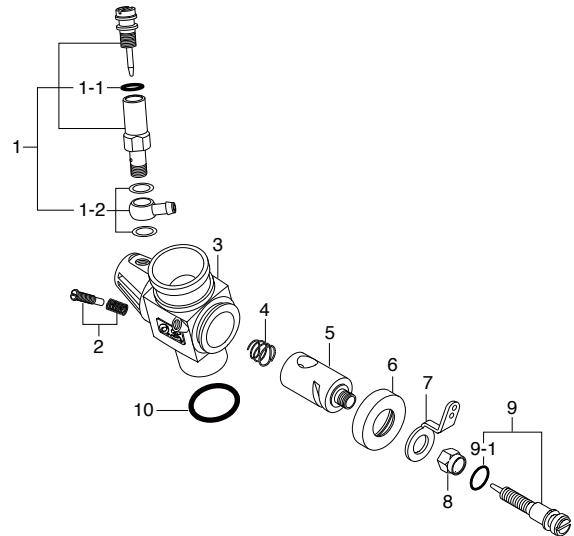

MAX-18CV-RM

(11890)

TYPE 11J

(21884000)

* Type of screw

C...Cap Screw B...Binding Screw M...Oval Fillister-Head Screw

F...Flat Head Screw T...Tapping Screw N...Round Head Screw S...Set Screw

No.	Code No.	Description
1	21804100	Water Cooled Head Assembly 18CV-RM
2	21824000	Gasket Set 18CV-R,RX
3	21823000	Cylinder & Piston Assembly 18CV-R,RX
4	21816000	Piston Pin 18CV-R,RX,18TZ
5	21817000	Piston Pin Retainer (2pcs.) 12TG,21VG,28XZ
6	21815000	Connecting Rod 18CV-R,RX,M,MX
7	21884000	Carburetor Complete (Type 11J) 18CV-R,RX
8	21818000	Carburetor Retainer Assembly 18CV-R,RX
9	20810007	Propeller Nut (M5) 10-15LA,15CV
10	21408000	Drive Hub 12-15CV,LD,12-18CV-R
11	22631020	Crankshaft Ball Bearing (Front)12CV-R,12TR
12	21811000	Crankcase 18CV-R,RX
13	21832000	Crankshaft Ball Bearing (Rear) 18CV-R,RX
14	21812000	Crankshaft 18CV-R
15	21807100	Cover Plate 18CV-R
16	21213030	Screw Set 18CV-RM,CZ-M
71608001		Glow Plug No.8

No.	Code No.	Description
1	21285901	Needle Valve Assembly 12E,10D,10J,10K,10M
1-1	27881820	"O" Ring (2pcs.) (S-3)
1-2	21881950	No.14 Universal Nipple Assembly
2	22681310	Throttle Stop Screw 12E,10M,2BK
3	21884100	Carburetor Body (11J) 18CV-R,RX
4	22481506	Rotor Spring 12E,11J,11M,20D
5	21884200	Carburetor Rotor (11J) 18CV-R,RX
6	21283210	Dust Cover 12E,11M,11J
7	22681419	Throttle Lever 12E,1H,10M,20D
8	21481420	Throttle Lever Fixing Nut 12E,10E-R,10M
9	21484600	Mixture Control Screw 10M
9-1	27881820	"O" Ring (2pcs.) (S-3)
10	22615000	Carburetor Rubber Gasket 2A-3A,20C,20D