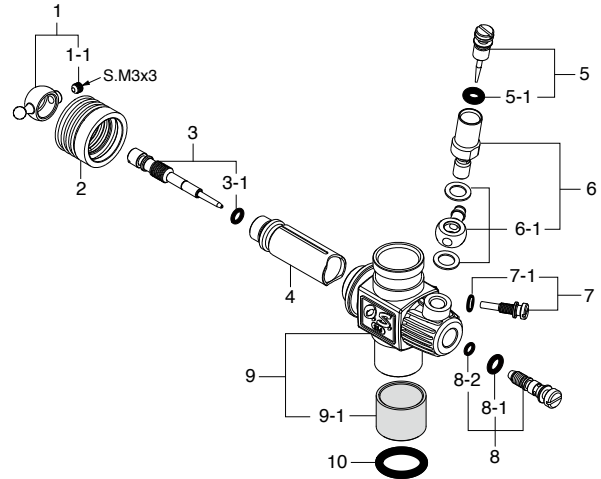

O.S. SPEED B21 TY2

(1A209)

TYPE 21J3(B)

(2AN81002)

*Type of screw

C...Cap Screw B...Binding Screw M...Oval Fillister-Head Screw
F...Flat Head Screw T...Tapping Screw N...Round Head Screw S...Set Screw

CAP SCREW SETS (10pcs./set)

Code No.	Size	Pcs. used in an engine
79871020	M2.6x7	Cover Plate Retaining Screw (4pcs.)
79871055	M2.6x18	Carburetor Retainer Retaining Screw (1pc.)
79871180	M3x18	Cylinder Head Retaining Screw (4pcs.)

No.	Code No.	Description
1	2A304000	Outer Head OSSPEED B2102
2	2A304100	Inner Head OSSPEED B2102
3	2A204160	Head Gasket Set (0.1mm,0.15mm) B2101
4	2A203010	Built-up Parts Set (C&P) OSSP B2101
4-1	2A203000	Cylinder & Piston Assembly OSSP B2101
4-2	22016000	Piston Pin 21XZ-R
4-3	21817010	O.S. SPEED Piston Pin Retainer 4mm (6pcs.)
4-4	22425003	Connecting Rod w/piston pin retainers (3pcs.) OSSP B2102,21XZ-B SP3
5	2AN81002	Carburetor Complete (Type 21J3(B))
6	23981740	Carburetor Retainer Assembly 21E,21H,21J
6-1	24881824	"O" Ring (2pcs.) (7B)
7	23731020	Crankshaft Ball Bearing (Front) 21XZ-B
8	2A201000	Crankcase OSSPEED B2101
9	23730050	Ceramic Ball Bearing (Rear) OSSPEED 21V
10	2A202000	Crankshaft OSSPEED B2101
11	23107100	Cover Gasket (S-2) 21XZ,30VG,35AX
12	2A207000	Cover Plate OSSPEED B2101
	71641300	Glow Plug P3
	22826145	Exhaust Seal Ring 21 (10pcs.)
	22884254	Dust Cap Set 12-30 (3mmx2,16mmx2,18mmx1)

No.	Code No.	Description
1	23781400	Ball Link No.3
1-1	26381501	Retaining Screw
2	23981520	Dust Cover (21,30VG) 21E,21F,21J
3	23818340	Metering Needle Assembly 21C,21J
3-1	27881820	"O" Ring (2pcs.) (S-3)
4	22848210	Slide Valve 21J
5	23618197	Needle Assembly 21C,21E,21F,20E,21J
5-1	46066319	"O" Ring (2pcs.) P-3
6	22082940	Needle Holder Assembly (21M) 21XZ-R
6-1	22082950	Fuel Inlet (No.15)
7	22848160	Throttle Stop Screw (21J)
7-1	27881820	"O" Ring (2pcs.) (S-3)
8	22082600	Mixture Control Valve Assembly (21M) 21XZ-R
8-1	46066319	"O" Ring (L) (2pcs.) P-3
8-2	22781800	"O" Ring (S) (2pcs.) 10D,10F,1H-3H,20E
9	2AN81100	Carburetor Body 21J3(B) (w/o Reducer)
9-1	2AN81101	Thermo Insulator 21J3
10	29015019	Carburetor Rubber Gasket 20E,60F,60MC,70D

This engine is the limited edition. All the special parts assembled in the engine are not available as spare parts. Use standard parts when you replace them.

The following are special parts for the limited edition.

- •Outer head with special engraving
- •Crankshaft with special engraving
- •5.8mm carburetor restrictor
- •Crankcase with special engraving