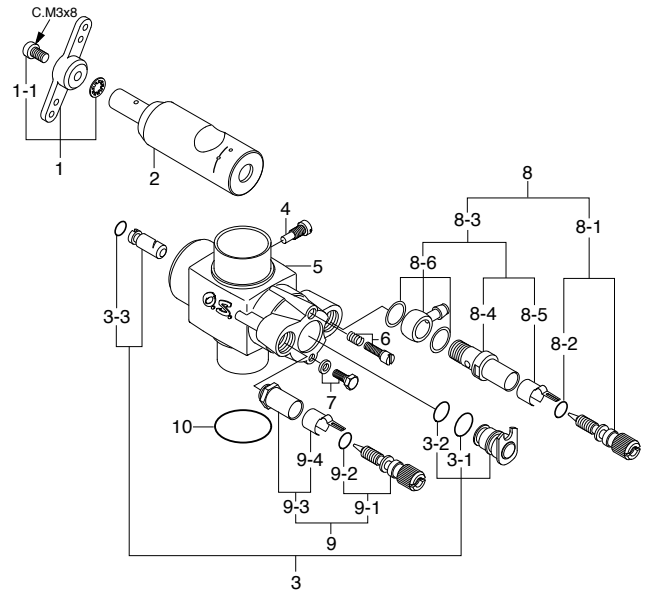

MAX-91RZ-HRING

(18500)

TYPE 60M-C

(29183000)

* Type of screw

C...Cap Screw M...Oval Fillister-Head Screw

F...Flat Head Screw N...Round Head Screw S...Set Screw

No.	Code No.	Description
1	29064000	Heatsink Head (Blue)
2	29063100	Cylinder Liner
3	29503400	Piston Ring
4	29063200	Piston
5	29066000	Piston Pin
6	27917000	Piston Pin Retainer (2pcs.)
7	29505010	Connecting Rod
8	29183000	Carburetor Complete 60M-C
9	45010002	Propeller Nut
10	46120000	Thrust Washer
11	26731002	Crankshaft Ball Bearing (Front)
12	23981700	Carburetor Retainer Assembly
13	29061010	Crankcase
14	27930000	Crankshaft Ball Bearing (Rear)
15	29062000	Crankshaft
16	29061400	Gasket Set
17	29067001	Cover Plate
	71608001	Glow Plug No.8
	27708200	Woodruff Key
	41621100	Needle Adjusting Screw

No.	Code No.	Description
1	29085140	Throttle Lever Assembly
1-1	22826131	Throttle Lever Retaining Screw (2pcs.)
2	29183200	Carburetor Rotor
3	29181610	Mixture Control Valve Assembly
3-1	27881810	"O"Ring (L) (2pcs.)
3-2	27881800	"O"Ring (S) (2pcs.)
3-3	27881820	"O"Ring (L) (2pcs.)
4	45581820	Rotor Guide Screw
5	29183100	Carburetor Body
6	27881330	Mixture Control Screw
7	27681340	Mixture Control Valve Stopper
8	27081900	Needle Valve Assembly (Main Needle)
8-1	27981910	Needle Assembly
8-2	24981837	"O"Ring (2pcs.)
8-3	46181940	Needle Valve Holder Assembly
8-4	46181941	Needle Valve Holder
8-5	26711305	Ratchet Spring No.4
8-6	46181950	Fuel Inlet
9	27981900	Needle Valve Assembly
9-1	27981910	Needle Assembly
9-2	24981837	"O"Ring (2pcs.)
9-3	27381940	Needle Valve Holder Assembly
9-4	26711305	Ratchet Spring No.4
10	29015019	Carburetor Rubber Gasket
	41621100	Needle Adjusting Screw (5pcs.)