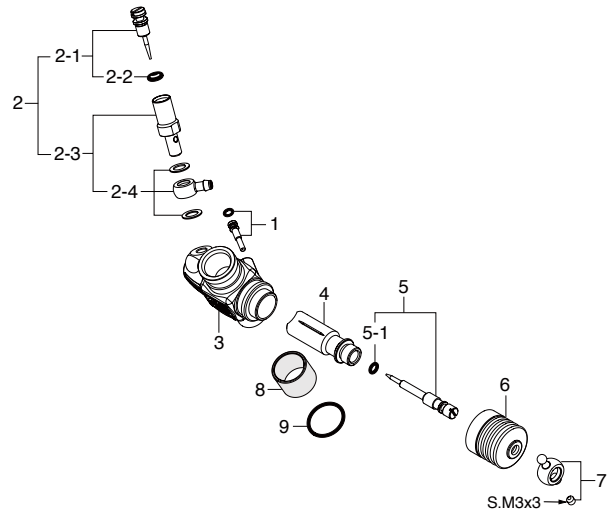

* Type of screw

C...Cap Screw B...Binding Screw M...Oval Fillister-Head Screw
F...Flat Head Screw T...Tapping Screw N...Round Head Screw S...Set Screw

No.	Code No.	Description
1	23924000	Heatsink Head 30VG
2	23914100	Head Gasket 0.2mm (2pcs.) 30VG(P)
3	23923000	Cylinder & Piston Assembly 30VG
4	23916000	Piston Pin 30VG,25AX
5	24517000	Piston Pin Retainer (2pcs.) 30VG,37SZ,46VX
6	23915000	Connecting Rod 30VG
7	23981010	Carburetor Complete (Type 21E) 30VG(P)
8	23981740	Carburetor Retainer Assembly 21E,21H,21J
9	23731000	Crankshaft Ball Bearing (Front) 21VZ,VG,30VG,28
10	23911000	Crankcase 30VG
11	23730020	Crankshaft Ball Bearing (Rear) 21SPEC,28XZ,30VG
12	23912010	Crankshaft 30VG(P)-X
13	23107100	Cover Gasket (S-22) 30VG,21VZ,VG
14	23612050	Starting Shaft 21VG-30VG(P)-X
15	23611800	Rear Adaptor 21VG-PX,30VG(P)-X
16	73009000	N3 Recoil Starter Assembly 21-30VG-X
16-1	73009100	N3 Recoil Starter Body 30VG(P)-X
16-2	73008200	One-way Clutch 18TZ-TX,30VG-X
17	23911300	Screw Set 30VG(P)-X
	71608001	Glow Plug No.8
	22826140	Exhaust Seal Ring 21VZ,30VG
	72413000	Super Air Cleaner 203 Assembly (W/2 filter elements)
	72413200	203 Filter Elements (4pcs.)

No.	Code No.	Description
1	22848160	Mixture Control Screw (21J)
1-1	27881820	"O" Ring (2pcs.) (S-3)
2	23618190	Needle Valve Assembly 21E,20E
2-1	23618197	Needle Assembly 21C,21E,21F,20E,21J
2-2	46066319	"O" Ring (2pcs.) P-3
2-3	23618194	Needle Holder Assembly 21C,21E,21F,21J
2-4	23818176	Fuel Inlet No.9
3	23981110	Carburetor Body 21E 30VG(P)
4	23981210	Slide Valve 21E,21F
5	23981500	Metering Needle Assembly 21E 30VG(P)
5-1	27881820	"O" Ring (2pcs.) (S-3)
6	23981520	Dust Cover (21,30VG) 21E,21F,21J
7	23781400	Ball Link (No.3)
8	23781110	Thermo Insulator 21C,21H,21E,20K
9	29015019	Carburetor Rubber Gasket 20E,60F,60MC,70D