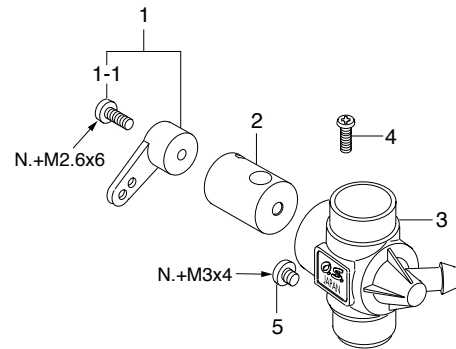

MAX-10LA (Silver)

(11411)

TYPE 10H

(21081000)

* Type of screw

C...Cap Screw M...Oval Fillister-Head Screw

F...Flat Head Screw N...Round Head Screw S...Set Screw

No.	Code No.	Description
1	21004010	Cylinder Head
2	21003000	Cylinder Piston & Connecting Rod Assembly
3	21081000	Carburetor Complete 10H
4	20810007	Propeller Nut
5	21109005	Propeller Washer
6	21758000	Drive Hub
7	21620006	Thrust Washer
8	21001010	Crankcase
9	21002000	Crankshaft
10	21007000	Cover Plate
11	21781970	Needle
11-1	24981837	"O" Ring
11-2	26381501	Set Screw
12	21014000	Head Gasket
13	21013000	Screw Set
	71605300	Glow Plug A3
	21225000	871 Silencer
	22681957	Pressure Fitting
	22325300	Assembly Screw
	21125409	Retaining Screw (N.+M2.6x25 2pcs.)

No.	Code No.	Description
1	21081400	Throttle Lever Assembly
1-1	24081300	Throttle Lever Fixing Screw
2	21081200	Carburetor Rotor
3	21081100	Carburetor Body
4	21081300	Throttle Stop Screw
5	27881120	Carburetor Retaining Screw