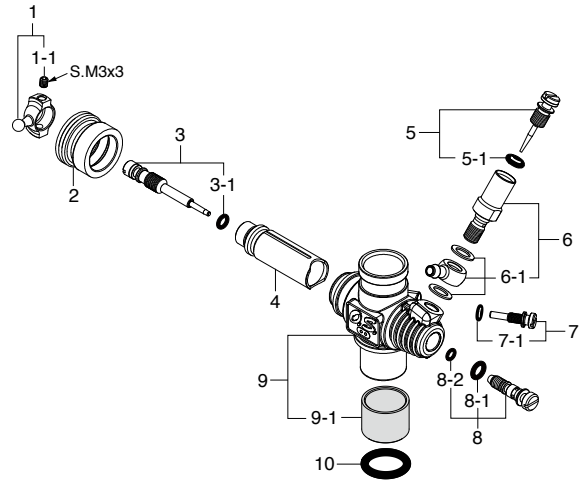

O.S. SPEED R21GT

(1CC00)

TYPE 22E(B)GT

(2AN81001)

* Type of screw

C...Cap Screw B...Binding Screw M...Oval Fillister-Head Screw
F...Flat Head Screw T...Tapping Screw N...Round Head Screw S...Set Screw

CAP SCREW SETS (10pcs./set)

Code No.	Size	Pcs. used in an engine
79871020	M2.6x7	Cover Plate Retaining Screw (4pcs.)
79871055	M2.6x18	Carburetor Retainer Retaining Screw (1pc.)
79871180	M3x18	Cylinder Head Retaining Screw (4pcs.)

No.	Code No.	Description
* 1	2CC04000	Outer Head OSSPEED R21GT
2	2A004100	Inner Head OSSPEED R2101
3	2A004160	Head Gasket (0.1mm,0.15mm) R2101
* 4	2CC03010	Built-up Parts Set (C&P) OSSPEED R21GT
* 4-1	2CC03000	Cylinder & Piston Assembly OSSPEED R21GT
4-2	22016000	Piston Pin 21XZ-R
4-3	2AP17000	Piston Pin Retainer 2 (6pcs.)
4-4	23755024	Connecting Rod w/piston pin retainers (3pcs.) OSSPEED R2102,21XZ-GT
* 5	2CC81000	Carburetor Complete Type 22E(B) GT
6	23981740	Carburetor Retainer Assembly 21E,21H,21J
6-1	24881824	"O" Ring (2pcs.) (7B)
7	23731000	Crankshaft Ball Bearing (Front) 21VZ,VG,30VG,28
* 8	2CC01000	Crankcase OSSPEED R21GT
9	23730020	Crankshaft Ball Bearing (Rear) 21V-SPEC,28XZ,30VG
* 10	2CC02000	Crankshaft OSSPEED R21GT
11	23107100	Cover Gasket (S-22) 21XZ,30VG,35AX
12	2A007000	Cover Plate OSSPEED 2101
	71642060	Glow Plug RP6
	71533270	Carburetor Reducer $\varnothing$7 (RED)ALUMINUM
	22826145	Exhaust Seal Ring 21 (10pcs.)
	22884254	Dust Cap Set 12-30 (3mmx2,16mmx2,18mmx1)

* marked parts are available only for limited period (one year after finishing the production).

No.	Code No.	Description
1	2BN81430	Ball Link No.6
1-1	26381501	Retaining Screw
2	2BN81520	Dust Cover 22D
* 3	2CC81500	Metering Needle Assembly 21M OSSPEED R21GT
3-1	27881820	"O" Ring (2pcs.) (S-3)
4	22848210	Slide Valve 21J
5	23618197	Needle Assembly 21C,21E,21F,20E,21J
5-1	46066319	"O" Ring (2pcs.) (P-3)
6	22082940	Needle Holder Assembly (21M) 21XZ-R
6-1	22082950	Fuel Inlet (No.15)
7	22848160	Throttle Stop Screw (21J)
7-1	27881820	"O" Ring (2pcs.) (S-3)
8	22082600	Mixture Control Valve Assembly (21M) 21XZ-R
8-1	46066319	"O" Ring (L) (2pcs.) P-3
8-2	22781800	"O" Ring (S) (2pcs.) 10D,10F,1H-3H,20E
9	2BP81100	Carburetor Body 22E(B) (w/Thermo Insulator)
9-1	2AN81101	Thermo Insulator 21J3
10	29015019	Carburetor Rubber Gasket 20E,60F,60MC,70D

* marked parts are available only for limited period (one year after finishing the production).