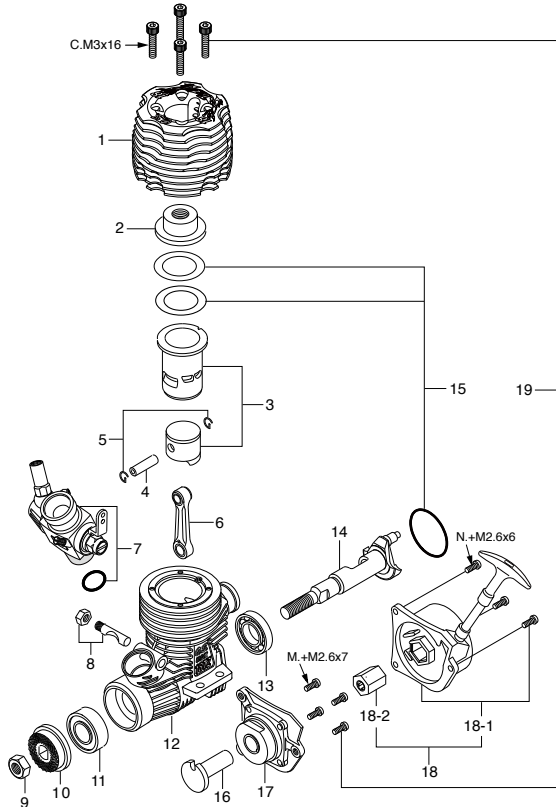

No.	Code No.	Description
1	21982700	Mixture Control Valve Assembly 12F-B
1-1	27881820	"O" Ring(L) (2pcs.) (S-3)
1-2	22781800	"O" Ring(S) (2pcs.) 10D,10F,1H-3H,20E
2	21285901	Needle Valve Assembly 12E,10D,10J,10K,10M
2-1	27881820	"O" Ring (2pcs.) (S-3)
2-2	21881950	No.14 Universal Nipple Assembly
3	21982620	Throttle Stop Screw 12D,11H,11K
3-1	22781800	"O" Ring(S) (2pcs.) 10D,10F,1H-3H,20E
4	21982100	Carburetor Body (w/Thermo Insulator) (11K) 21-18TM
5	21982210	Slide Valve 12D,11H,11K
6	21982540	Metering Needle Assembly 11K 21-18TM
6-1	22781800	"O" Ring(S) (2pcs.) 10D,10F,1H-3H,20E
7	21982520	Dust Cover 12D,11H,11K
8	23818430	Ball Link No.5
9	21982900	Thermo Insulator 11H,11K,11L
10	22615000	Carburetor Rubber Gasket 2A-3A,20C,20D