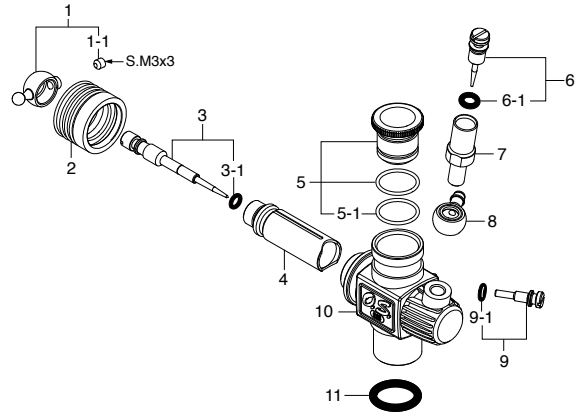

MAX-21XR-B

(12200)

TYPE 22B

(22281000)

* Type of screw

C...Cap Screw B...Binding Screw M...Oval Fillister-Head Screw
F...Flat Head Screw T...Tapping Screw N...Round Head Screw S...Set Screw

CAP SCREW SETS (10pcs./set)

Code No.	Size	Pcs. used in an engine
79871020	M2.6x7	Cover Plate Retaining Screw (4pcs.)
79871050	M2.6x15	Carburetor Retainer Retaining Screw (1pc.)
79871180	M3x18	Cylinder Head Retaining Screw (4pcs.)

No.	Code No.	Description
1	71641300	Glow Plug P3
2	22204000	Outer Head 21XR-B
3	22204010	Inner Head 21XR-B
4	22014160	Head Gasket (AL 0.2mm) 21XZ-R
5	22203010	Built-Up Parts Set (C&P) 21XR-B
5-1	22203000	Cylinder & Piston Assembly 21XR-B
5-2	22016000	Piston Pin 21XZ-R
5-3	21817000	Piston Pin Retainer (2pcs.) 12TG,21VG,28XZ
5-4	23605012	Connecting Rod w/piston pin retainers (3pcs.) 21XR-B
6	22281000	Carburetor Complete (Type 22B)
7	23618171	Carburetor Retainer Assembly 21F (21VG)
7-1	24881824	"O" Ring (2pcs.) (7B)
8	23731020	Crankshaft Ball Bearing (Front) 21XZ-B
9	22201000	Crankcase 21XR-B
10	23730020	Crankshaft Ball Bearing (Rear) 21SPEC,28XZ,30VG
11	22202000	Crankshaft 21XR-B
12	23764020	Cover Gasket (S-22) 30VG,21VZ,VG
13	22207000	Cover Plate 21XR-B
14	22826140	Exhaust Seal Ring (2pcs.) 21VZ,30VG

No.	Code No.	Description
1	23781400	Ball Link No.3
1-1	26381501	Retaining Screw
2	23981520	Dust Cover (21,20VG) 21E,21F,21J
3	23818340	Metering Needle Assembly 21C,21J
3-1	27881820	"O" Ring (2pcs.) (S-3)
4	22848210	Slide Valve 21J
5	71533000	Carburetor Reducer 8mm (RED)
5-1	22615000	"O" Ring 2A-3A,20C,20D
6	23618197	Needle Assembly 21C,21E,21F,20E,21J
6-1	46066319	"O" Ring (2pcs.) P-3
7	23618194	Needle Holder 21C,21E,21F,21J
8	22082960	Fuel Inlet (No.16)
9	22848160	Throttle Stop Screw (21J)
9-1	27881820	"O" Ring (2pcs.) (S-3)
10	22281100	Carburetor Body (22B)
11	29015019	Carburetor Rubber Gasket 20E,60F,60MC,70D