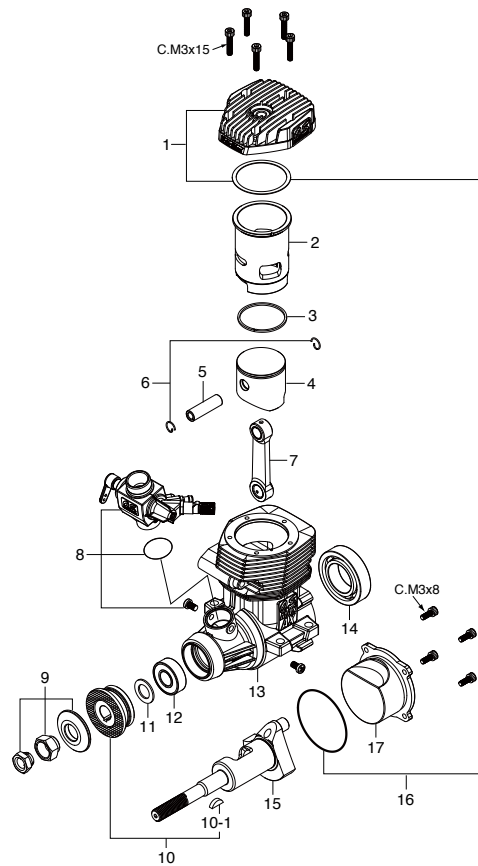

MAX-120AXRING-BE

(19213)

TYPE 70D-BE

(29182010)

*Type of screw

C...Cap Screw M...Oval Fillister-Head Screw

F...Flat Head Screw N...Round Head Screw S...Set Screw

No.	Code No.	Description
1	29124010	Cylinder Head
2	29123100	Cylinder Liner
3	29123400	Piston Ring
4	29123200	Piston
5	29206000	Piston Pin
6	28117000	Piston Pin Retainer (2pcs.)
7	29125000	Connecting Rod
8	29182010	Carburetor Complete (Type 70D-BE)
9	45910100	Locknut Set
10	29128010	Drive Hub
10-1	29008219	Woodruff Key
11	46120000	Thrust Washer
12	26731010	Crankshaft Ball Bearing (F)
13	29121000	Crankcase
14	46030008	Crankshaft Ball Bearing (R)
15	29122000	Crankshaft
16	29121400	Gasket Set
17	29127000	Cover Plate
	71668100	Glow Plug BE-3
	72200080	Needle Valve Extension Cable Set
	29122500	E-5020 Silencer Assembly
	29122540	Gasket
	29122530	Assembly Screw
	22681957	Pressure Nipple (No.7)
	29122520	Silencer Retaining Screw (C.M4x45 2pcs.)
	29122600	E-5020 Silencer Extension Adapter
	29122610	Extention Adapter Retaining Screw (M4x90 2pcs.)
	29122700	E-5020 Silencer 90° Adapter
	29122510	90° Adapter Retaining Screw (M4x20 2pcs.)

No.	Code No.	Description
1	22081408	Throttle Lever Assembly No.5
1-1	22081313	Assembly Screw
2	29182210	Carburetor Rotor
3	29181620	Mixture Control Valve Assembly
3-1	46066319	"O" Ring (L) (2pcs.)
3-2	22781800	"O" Ring (S) (2pcs.)
4	29182110	Carburetor Body
5	45581820	Rotor Guide Screw
6	22681953	Fuel Inlet (No.1)
7	24081970	Needle-valve Assembly
7-1	24981837	"O" Ring (2pcs.)
7-2	26381501	Set Screw
8	27381940	Needle-valve Holder Assembly
8-1	26711305	Ratchet Spring No.4
9	29015019	Carburetor Rubber Gasket
10	25081700	Carburetor Retaining Screw