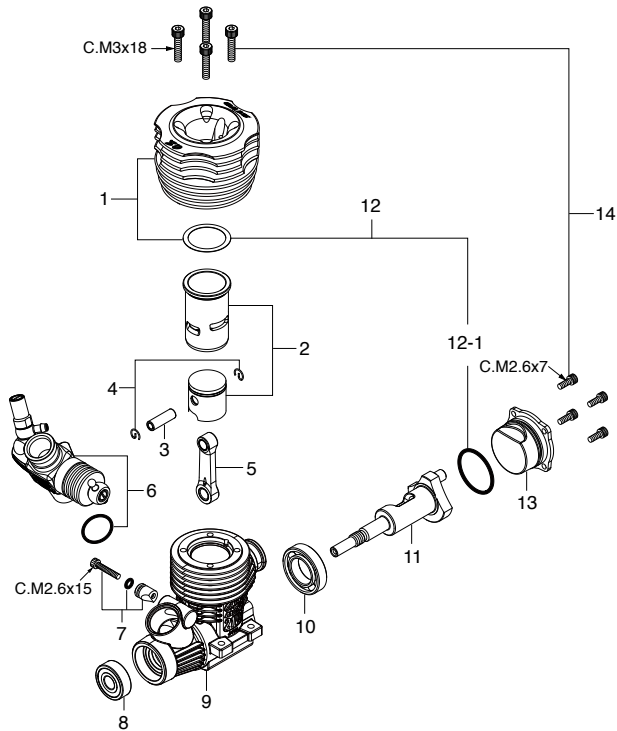

* Type of screw

C...Cap Screw B...Binding Screw M...Oval Fillister-Head Screw

F...Flat Head Screw T...Tapping Screw N...Round Head Screw S...Set Screw

No.	Code No.	Description
1	23604100	Heatsink Head (Blue) 21VG
2	23613000	Cylinder & Piston Assembly 21VG
3	23906000	Piston Pin 21VG,RG,RZ,RX,TM,XM
4	21817000	Piston Pin Retainer (2pcs.) 12TG,21VG,28XZ
5	23605010	Connecting Rod 21VG,RG
6	23618030	Carburetor Complete (Type 21F)
7	23618171	Carburetor Retainer Assembly 21F 21VG
8	23731000	Crankshaft Ball Bearing (Front) 21VZ,VG,30VG,28
9	23611000	Crankcase 21VG
10	23430000	Crankshaft Ball Bearing (Rear) 32SX-H,21VG
11	23612000	Crankshaft 21VG-P
12	23614100	Gasket Set 21VG
12-1	23764020	Cover Gasket (S-22) 30VG,21VZ,VG
13	23617000	Cover Plate 21VG
14	23763010	Screw Set 30VG 21VZ,VG
	71608001	Glow Plug No.8
	22826140	Exhaust Seal Ring (2pcs.) 21VZ,30VG

No.	Code No.	Description
1	22848160	Mixture Control Screw (21J)
1-1	27881820	"O" Ring (2pcs.) (S-3)
2	23618190	Needle Valve Assembly 21E,20E
2-1	23618197	Needle Assembly 21C,21E,21F,20E,21J
2-2	46066319	"O" Ring (2pcs.) (P-3)
2-3	23618194	Needle Holder Assembly 21C,21E,21F,21J
2-4	23818176	Fuel Inlet No.9
3	23618130	Carburetor Body (21F) 21VG
4	23981210	Slide Valve 21E,21F
5	23981510	Metering Needle Assembly (21F) 21VG
5-1	27881820	"O" Ring (2pcs.) (S-3)
6	23981520	Dust Cover (21,30VG) 21E,21F,21J
7	23781400	Ball Link (No.3)
8	29015019	Carburetor Rubber Gasket 20E,60F,60MC,70D