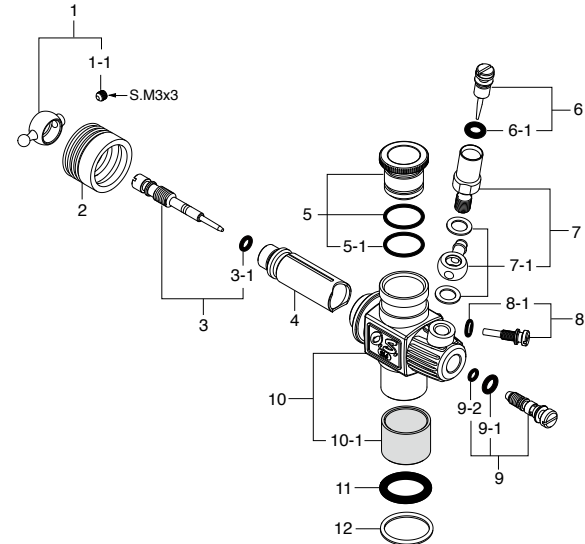

* Type of screw

C...Cap Screw B...Binding Screw M...Oval Fillister-Head Screw

F...Flat Head Screw T...Tapping Screw N...Round Head Screw S...Set Screw

CAP SCREW SETS (10pcs./sets)

Code No.	Size	Pcs. used in an engine
79871020	M2.6x7	Cover Plate Retaining Screw (4pcs.)
79871055	M2.6x18	Carburetor Retainer Retaining Screw (1pc.)
79871180	M3x18	Cylinder Head Retaining Screw (4pcs.)

No.	Code No.	Description
1	22414000	Outer Head 21XZ-B
2	22414100	Inner Head 21XZ-B
3	22014160	Head Gasket (AL 0.2mm) 21XZ-R
4	22014170	Head Gasket (PBP 0.1mm) 21XZ-R
5	22413000	Cylinder & Piston Assembly 21XZ-B
6	22016000	Piston Pin 21XZ-R
7	21817000	Piston Pin Retainer (2pcs.) 12TG,21VG,28XZ
8	23755020	Connecting Rod OSSP 21V-SPEC
9	22481000	Carburetor Complete (Type 21J2) R7.0 21XZ-B
10	23981740	Carburetor Retainer Assembly 21E,21H,21J
10-1	24881824	"O" Ring (2pcs.) (7B)
11	23731020	Crankshaft Ball Bearing (Front) 21XZ-B
12	22411000	Crankcase 21XZ-B
13	23730020	Crankshaft Ball Bearing (Rear) 21SPEC,28XZ,30VG
14	22412000	Crankshaft 21XZ-B
15	23107100	Cover Gasket (S-22)
16	22417000	Cover Plate 21XZ-R,XZ-B
	71641300	Glow Plug P3
	22826140	Exhaust Seal Ring 21VZ,30VG
	22884250	Dust Cap Set (3mm,16mm,18mm)

No.	Code No.	Description
1	23781400	Ball Link No.3
1-1	26381501	Retaining Screw
2	23981520	Dust Cover (21,30VG) 21E,21F,21J
3	22082340	Metering Needle Assembly (21M) 21XZ-R
3-1	27881820	"O" Ring (2pcs.) (S-3)
4	22848210	Slide Valve 21J
5	71533272	Carburetor Reducer 7mm (YELLOW)
5-1	22615000	"O" Ring 2A-3A,20C,20D
6	23618197	Needle Assembly 21C,21E,21F,20E,21J
6-1	46066319	"O" Ring (L) P-3
7	22082940	Needle Holder Assembly (21M) 21XZ-R
7-1	22082950	Fuel Inlet (No.15)
8	22848160	Throttle Stop Screw (21J)
8-1	27881820	"O" Ring (S-3)
9	22082600	Mixture Control Valve Assembly (21M) 21XZ-R
9-1	46066319	"O" Ring (L) (2pcs.) P-3
9-2	22781800	"O" Ring (S) (2pcs.) 10D,10F,1H-3H,20E
10	22848130	Carburetor Body (w/Thermo Insulator) (21JN) 25XZ
10-1	23781110	Thermo Insulator 21C,21H,21E,20K
11	29015019	Carburetor Rubber Gasket 20E,60F,60MC,70D
12	23818190	Carburetor Sealing Washer 20A,20B,50SX-H