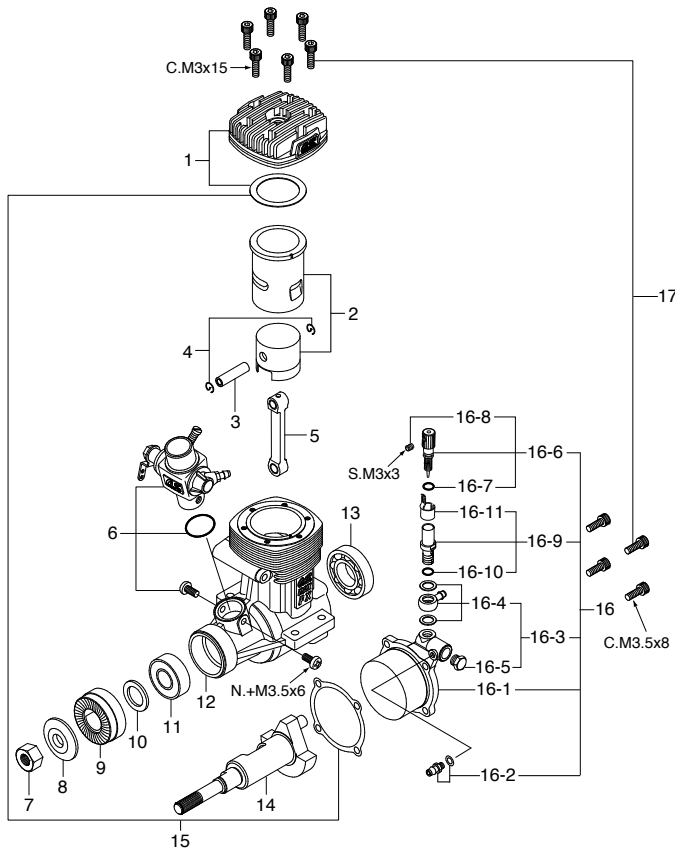

MAX-50SX RING

(15600)

TYPE 40B

(25681010)

* Type of screw

C...Cap Screw M...Oval Fillister-Head Screw

F...Flat Head Screw N...Round Head Screw S...Set Screw

No.	Code No.	Description
1	25204010	Cylinder Head
2	25203100	Cylinder Liner
3	25303400	Piston Ring
4	25203200	Piston
5	25206000	Piston Pin
6	25217000	Piston Pin Retainer
7	25205000	Connecting Rod
8	25681010	Carburetor Complete (Type 40B)
9	25281140	Carburetor Spacer
10	23981700	Carburetor Retainer
11	23210007	Propeller Nut
12	23209003	Propeller Washer
13	27708010	Drive Hub
13-1	27708200	Woodruff Key
14	46120000	Thrust Washer
15	26731002	Crankshaft Ball Bearing (F)
16	25201000	Crankcase
17	26730005	Crankshaft Ball Bearing (R)
18	25202010	Crankshaft
19	25214000	Gasket Set
20	25207010	Cover Plate Assembly
20-1	25207100	Cover Plate Body
20-2	24081970	Needle Assembly
20-3	24981837	"O" Ring
20-4	26381501	Set Screw
20-5	46181940	Needle Valve Holder Assembly
20-6	46181941	Needle Valve Holder
20-7	26711305	Ratchet Spring
20-8	46181950	Fuel Inlet
20-9	22881310	Plug Screw
20-10	22681953	Fuel Outlet (No.1)
21	25613000	Screw Set
	71608001	Glow Plug No.8
	24625210	E-3071 Silencer Assembly
	22681957	Pressure Fitting
	25625300	Assembly Screw
	25425400	Retaining Screw (C.M3x35 2pcs.)

No.	Code No.	Description
1	22781401	Throttle Lever Assembly
1-1	22781411	Throttle Lever
1-2	22781420	Throttle Lever Fixing Screw
2	27783600	Mixture Control Valve
2-1	22781800	"O"Ring
3	25681200	Carburetor Rotor
4	26781506	Rotor Spring
5	25681100	Carburetor Body
6	25681620	Throttle Stop Screw
7	22681953	Fuel Inlet (No.1)
8	46215000	Carburetor Gasket
9	25081700	Carburetor Retaining Screw