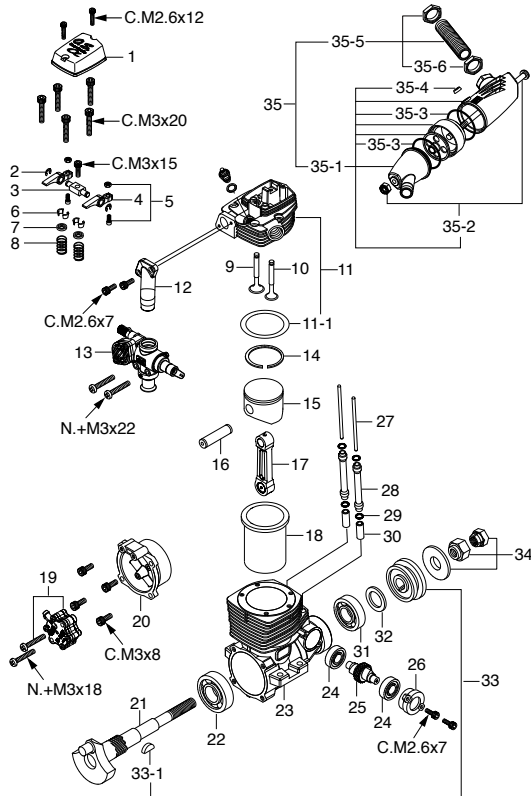

* Type of screw

C...Cap Screw B...Binding Screw M...Oval Fillister-Head Screw
F...Flat Head Screw T...Tapping Screw N...Round Head Screw S...Set Screw

CAP SCREW SETS (10pcs./sets)

Code No.	Size	Pcs. used in an engine
79871020	M2.6x7	Cam Cover Retaining Screw (2pcs.) Intake Manifold Retaining Screw (2pcs.)
79871040	M2.6x12	Rocker Cover Retaining Screw (2pcs.)
79871110	M3x8	Cover Plate Retaining Screw (4pcs.)
79871150	M3x15	Rocker Support Retaining Screw (1pc.)
79871200	M3x20	Cylinder Head Retaining Screw (5pcs.)

No.	Code No.	Description
1	29481900	Needle Valve Assembly 140RX
1-1	29481970	Needle Assembly 140RX
1-2	24981837	"O" Ring (2pcs.)
1-3	26381501	Set Screw
1-4	27381940	Needle Valve Holder Assembly 20C,60U,70D,7H
1-5	26711305	Ratchet Spring No.4
2	44882100	Carburetor Body (61R) FSα-81-P
3	22681953	Fuel Inlet (No.1)
4	46115000	Carburetor Rubber Gasket (1pc.)
5	45581820	Rotor Guide Screw 20C,60MC,70D
6	45582300	Mixture Control Valve Assembly 70N,60F
6-1	46066319	"O" Ring (L) (2pcs.) (P-3)
6-2	24881824	"O" Ring (S) (2pcs.) (7B)
7	44882200	Carburetor Rotor (61R) FSα-81-P
8	22081408	Throttle Lever Assembly No.5
9	44381300	Velocity Stack (61N) FSα-72,81P
9-1	26381501	Set Screw
10	45581700	Carburetor Retaining Screw (2pcs.) FS70S-120S

No.	Code No.	Description
1	44804200	Rocker Cover FSα-81
2	45761600	Rocker Arm Retainer (2pcs.) FS26S-120S,70U
3	45961410	Rocker Support (1pc.) FSα-81,FS70S,91S
4	47161100	Rocker Arm (1pc.) FSα-81
5	45061202	Tappet Adjusting Screw (1pair) FS,FT,FF,FR,IL
6	45960400	Split Cotter (2pcs.) FS70S,70S2,70U,91S2
7	45960310	Valve Spring Retainer (1pc.) FS70S2,91S2
8	45960210	Valve Spring (1pc.) FS70S2,91S2,70U
9	44850000	Intake Valve (1pc.) FSα-81
10	44851000	Exhaust Valve (1pc.) FSα-81
11	44804100	Cylinder Head (W/Gasket) FSα-81
11-1	44714100	Cylinder Head Gasket (1pc.) FS70U,FS72-81
12	44868000	Intake Manifold (1pc.) FSα-81
13	44882000	Carburetor Complete (Type 61R) FSα-81-P
14	45903400	Piston Ring FSα-81,FS91S2-P
15	45903200	Piston FSα-81,FS91S2,91S,FT160
16	45906000	Piston Pin FSα-81,FS91S,FT160
17	44805000	Connecting Rod FSα-81
18	46103100	Cylinder Liner FS91S2,91S,FT160
19	72508100	Pump Unit PD-08 FS200SP,GF30
20	44807030	Cover Plate FSα-81-P
21	44802000	Crankshaft FSα-81
22	45630000	Crankshaft Ball Bearing (Rear) FSα-81,FS70S,S2
23	44801000	Crankcase FSα-81
24	45231100	Camshaft Ball Bearing (1pc.) FS40-120S
25	45962000	Camshaft FSα-81,FS70S,91S
26	44801100	Cam Cover FSα-81
27	44066000	Push Rod (2pcs.) FS70S,S2
28	44866100	Push Rod Cover (1pc.) FSα-81