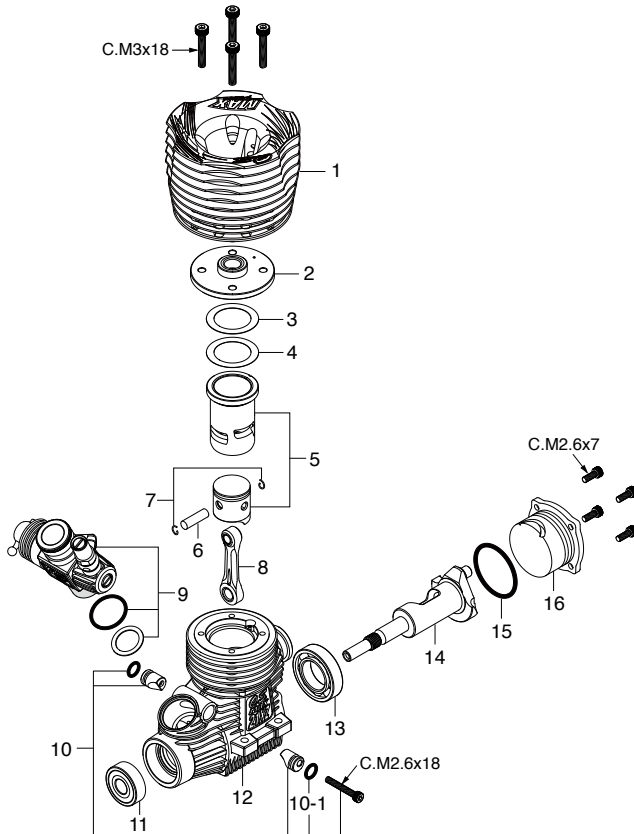

* Type of screw

C...Cap Screw B...Binding Screw M...Oval Fillister-Head Screw

F...Flat Head Screw T...Tapping Screw N...Round Head Screw S...Set Screw

CAP SCREW SETS (10pcs./sets)

Code No.	Size	Pcs. used in an engine
79871020	M2.6x7	Cover Plate Retaining Screw (4pcs.)
79871055	M2.6x18	Carburetor Retainer Retaining Screw (1pc.)
79871180	M3x18	Cylinder Head Retaining Screw (4pcs.)

No.	Code No.	Description
1	22414000	Outer Head 21XZ-B
2	22414100	Inner Head 21XZ-B
3	22014160	Head Gasket (AL 0.2mm) 21XZ-R
4	22014170	Head Gasket (PBP 0.1mm) 21XZ-R
5	22413000	Cylinder & Piston Assembly 21XZ-B
6	22016000	Piston Pin 21XZ-R
7	21817000	Piston Pin Retainer (2pcs.) 12TG,21VG,28XZ
8	23755020	Connecting Rod OSSP 21V-SPEC
9	22481000	Carburetor Complete (Type 21J2) R7.0 21XZ-B
10	23981740	Carburetor Retainer Assembly 21E,21H,21J
10-1	24881824	"O" Ring (2pcs.) (7B)
11	23731020	Crankshaft Ball Bearing (Front) 21XZ-B
12	22411000	Crankcase 21XZ-B
13	23730020	Crankshaft Ball Bearing (Rear) 21SPEC,28XZ,30VG
14	22412000	Crankshaft 21XZ-B
15	23107100	Cover Gasket (S-22)
16	22417000	Cover Plate 21XZ-R,XZ-B
	71641300	Glow Plug P3
	22826140	Exhaust Seal Ring 21VZ,30VG
	22884250	Dust Cap Set (3mm,16mm,18mm)

No.	Code No.	Description
1	23781400	Ball Link No.3
1-1	26381501	Retaining Screw
2	23981520	Dust Cover (21,30VG) 21E,21F,21J
3	22082340	Metering Needle Assembly (21M) 21XZ-R
3-1	27881820	"O" Ring (2pcs.) (S-3)
4	22848210	Slide Valve 21J
5	71533272	Carburetor Reducer 7mm (YELLOW)
5-1	22615000	"O" Ring 2A-3A,20C,20D
6	23618197	Needle Assembly 21C,21E,21F,20E,21J
6-1	46066319	"O" Ring (L) P-3
7	22082940	Needle Holder Assembly (21M) 21XZ-R
7-1	22082950	Fuel Inlet (No.15)
8	22848160	Throttle Stop Screw (21J)
8-1	27881820	"O" Ring (S-3)
9	22082600	Mixture Control Valve Assembly (21M) 21XZ-R
9-1	46066319	"O" Ring (L) (2pcs.) P-3
9-2	22781800	"O" Ring (S) (2pcs.) 10D,10F,1H-3H,20E
10	22848130	Carburetor Body (w/Thermo Insulator) (21JN) 25XZ
10-1	23781110	Thermo Insulator 21C,21H,21E,20K
11	29015019	Carburetor Rubber Gasket 20E,60F,60MC,70D
12	23818190	Carburetor Sealing Washer 20A,20B,50SX-H