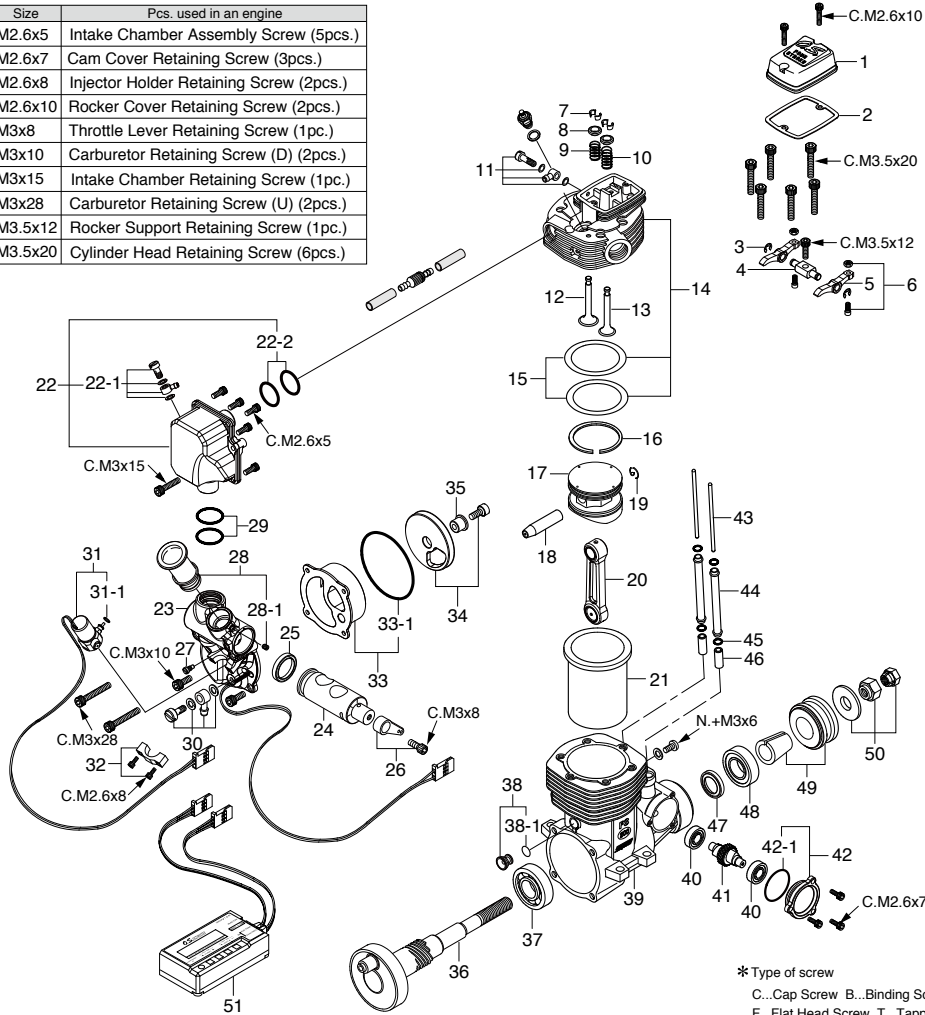

CAP SCREW SETS (10pcs./sets)

Code No.	Size	Pcs. used in an engine
79871010	M2.6x5	Intake Chamber Assembly Screw (5pcs.)
79871020	M2.6x7	Cam Cover Retaining Screw (3pcs.)
79871025	M2.6x8	Injector Holder Retaining Screw (2pcs.)
79871030	M2.6x10	Rocker Cover Retaining Screw (2pcs.)
79871110	M3x8	Throttle Lever Retaining Screw (1pc.)
79871120	M3x10	Carburetor Retaining Screw (D) (2pcs.)
79871150	M3x15	Intake Chamber Retaining Screw (1pc.)
79871280	M3x28	Carburetor Retaining Screw (U) (2pcs.)
79871080	M3.5x12	Rocker Support Retaining Screw (1pc.)
79871100	M3.5x20	Cylinder Head Retaining Screw (6pcs.)

* Type of screw
C...Cap Screw B...Binding Screw M...Oval Fillister-Head Screw
F...Flat Head Screw T...Tapping Screw N...Round Head Screw S...Set Screw

No.	Code No.	Description
1	44504210	Rocker Cover
2	44514300	Rocker Cover Gasket
3	45761600	Rocker Arm Retainer (2pcs.)
4	44561400	Rocker Support
5	44561000	Rocker Arm (1pc.)
6	44561200	Tappet Adjusting Screw (1pair)
7	45560410	Split Cotter (2ps./1pair)
8	45560310	Valve Spring Retainer (1pc.)
9	45560210	Intake Valve Spring (1pc.)
10	45560220	Exhaust Valve Spring (1pc.)
11	45571000	Universal Nipple (1pc.)
12	44550000	Intake Valve (1pc.)
13	44551000	Exhaust Valve (1pc.)
14	44504110	Cylinder Head (W/Gasket 2pcs.)
15	44514100	Head Gasket (2pcs.)
16	44503400	Piston Ring
17	44503210	Piston
18	44506000	Piston Pin
19	28117000	Piston Pin Retainer
20	44505001	Connecting Rod
21	44503110	Cylinder Liner
22	44517000	Intake Chamber Assembly
22-1	45571000	Universal Nipple (1pc.)
22-2	44514110	Intake Manifold Gasket
23	44581110	Carburetor Body
24	44581210	Carburetor Rotor
25	44581220	Carburetor Rotor Gasket
26	27381400	Throttle Lever Assembly
27	45581820	Rotor Guide Screw
28	44581300	Air Funnel
28-1	26381501	Air Funnel Retaining Screw

No.	Code No.	Description
29	44514110	Carburetor Gasket
30	45571000	Universal Nipple (1pc.)
31	44584010	Injector Assembly N3
31-1	46066319	Injector Nozzle "O" Ring (L)
32	29483300	Injector Holder
33	44501800	Rear Housing Assembly
33-1	29061410	Rear Housing Gasket
34	44516000	Disk Valve
35	44516100	Disk Valve Pivot
36	44502010	Crankshaft
37	27930000	Crankshaft Ball Bearing (Rear)
38	44501120	Crankcase Plug
38-1	45566310	"O" Ring (2pcs.)
39	44501010	Crankcase
40	45231100	Camshaft Ball Bearing (1pc.)
41	44562010	Camshaft
42	44501100	Cam Cover (W/Gasket)
42-1	44501110	Cam Cover Gasket
43	44566000	Push Rod (2pcs.)
44	44566100	Push Rod Cover (1pc.)
45	45566310	Push Rod Cover "O" Ring (2pcs.)
46	44564000	Cam Follower (2pcs.)
47	44501130	Oil Seal
48	29431000	Crankshaft Ball Bearing (Front)
49	44508010	Drive Hub (W/Collet)
50	45910100	Lock Nut Set
51	74001030	Electronic Control Unit EC-3 Assembly
	71615009	Glow Plug Type F
	72403070	Check Valve
	72403061	Check Valve
	72403060	Fuel Filter