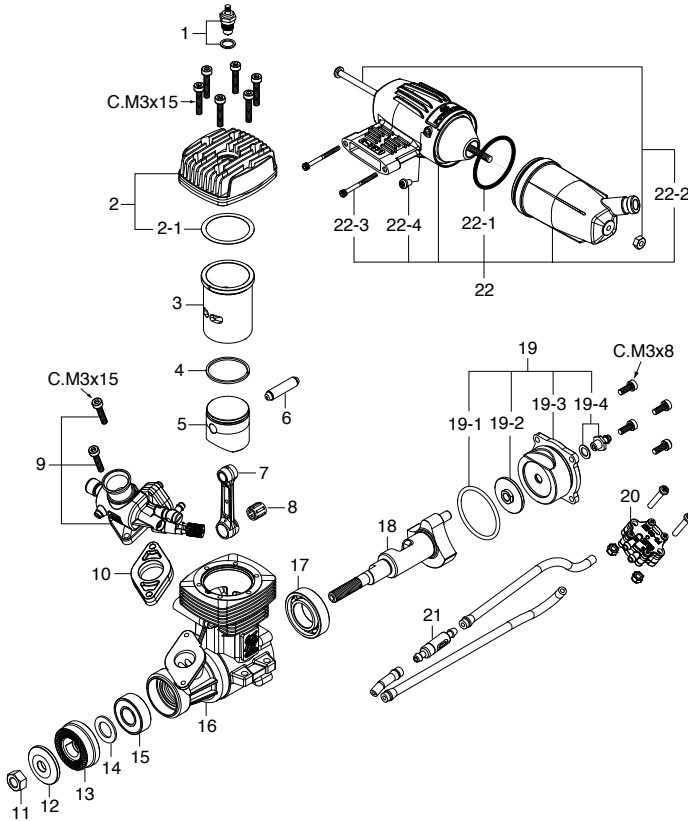

* Type of screw

C...Cap Screw B...Binding Screw M...Oval Fillister-Head Screw
F...Flat Head Screw T...Tapping Screw N...Round Head Screw S...Set Screw

CAP SCREW SETS (10pcs./sets)

Code No.	Size	Pcs. used in an engine
79871110	M3x8	Cover Plate Retaining Screw (4pcs.)
79871150	M3x15	Cylinder Head Retaining Screw (6pcs.) Carburetor Retaining Screw (2pcs.)