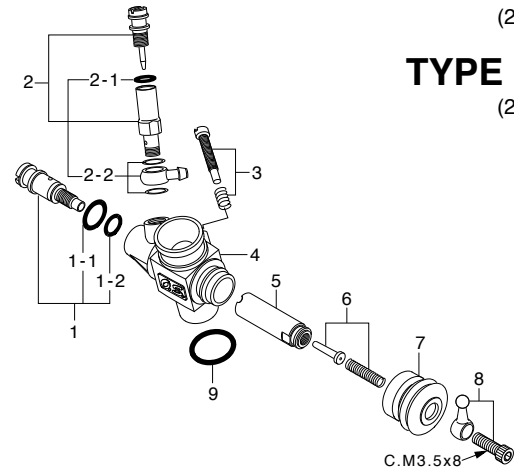

TYPE 11G

No.	Code No.	Description
1	21285600	Mixture Control Valve Assembly 10C,20M
1-1	46066319	"O" Ring(L) (2pcs.) P-3
1-2	22781800	"O" Ring(S) (2pcs.) 10D,10F,1H-3H,20E
2	21285901	Needle Valve Assembly 12E,10D,10J,10K,10M
2-1	27881820	"O" Ring (2pcs.) (S-3)
2-2	21881950	No.14 Universal Nipple Assembly
3	23818500	Throttle Stop Screw 10D,10J,20B,20E
4	21883100	Carburetor Body (11G) 18CV-R,RX
5	21483200	Slide Valve 11G,10J
6	21483600	Metering Needle Assembly 11G,10J
7	21881320	Dust Cover 10D,10J,11G
8	23818420	Ball Link No.4
9	22615000	Carburetor Rubber Gasket 2A-3A,20C,20D