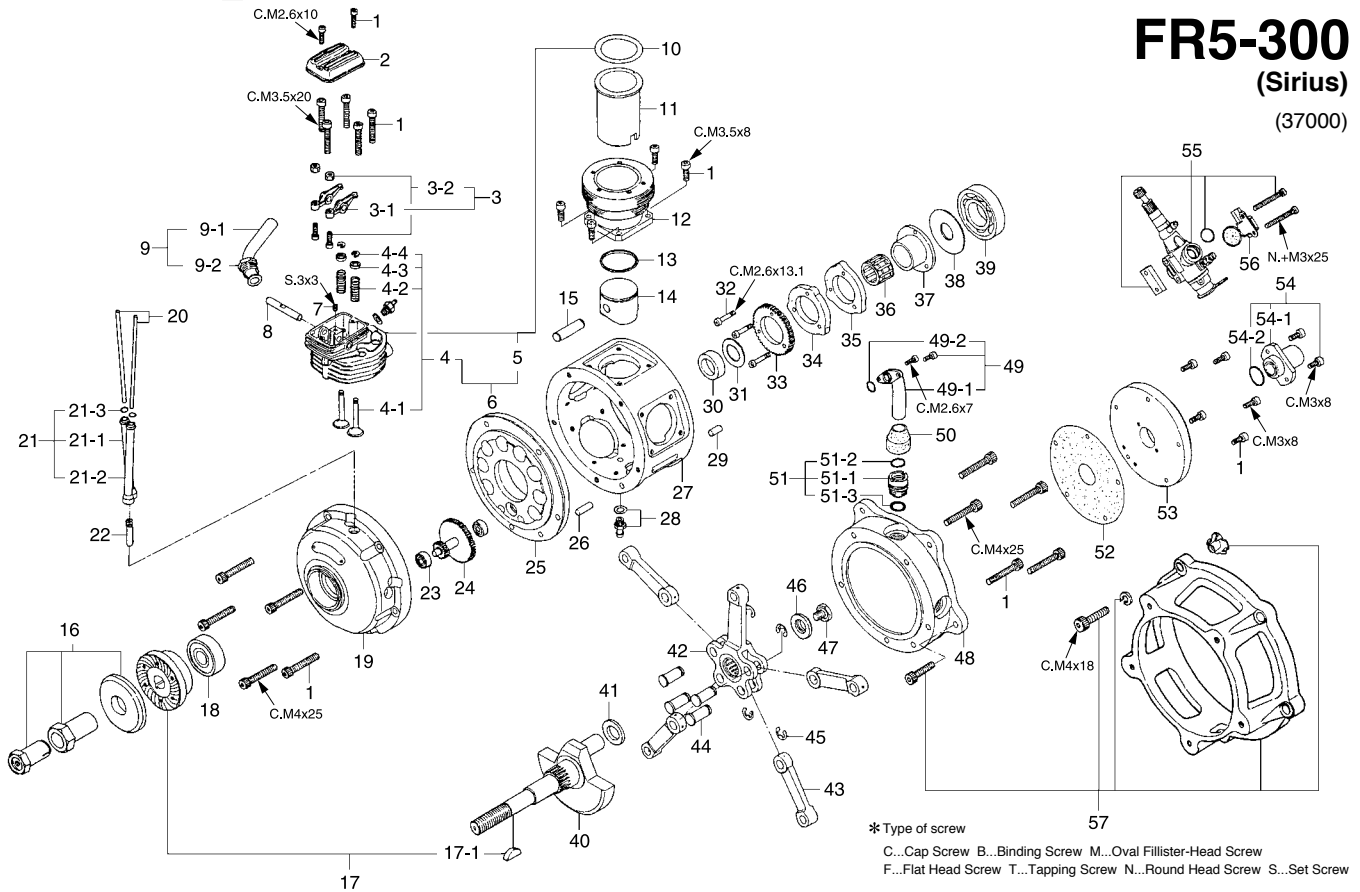

No.	Code No.	Description
1	47013000	Screw Set
2	45604200	Rocker Cover
3	45361000	Rocker Arm Assembly (1pair)
3-1	45361100	Rocker Arm (1pc.)
3-2	45061202	Tappet Adjusting Screw
4	46360010	Valve Assembly (1pair)
4-1	46160100	Valve (1pc.)
4-2	45060205	Valve Spring (1pc.)
4-3	45060309	Valve Spring Seat (1pc.)
4-4	46160400	Valve Spring Retainer (2pcs.)
5	47004100	Cylinder Head
6	47004010	Cylinder Head (W/Valve Assembly)
7	26381501	Rocker Shaft Set Screw
8	45661500	Rocker Shaft
9	45269000	Exhaust Pipe Assembly (1pair)
9-1	45269100	Exhaust Pipe
9-2	45069200	Exhaust Pipe Lock Nut
10	47014000	Head Gasket (5pcs.)
11	47003100	Cylinder Liner
12	47003300	Cylinder Jacket
13	26603400	Piston Ring
14	45603200	Piston
15	45606000	Piston Pin
16	46210100	Propeller Locnut Set (L)
17	47008000	Drive Hub
17-1	29208200	Woodruff Key
18	29031009	Crankshaft Bearing (Front)
19	47001600	Front Housing
20	47066000	Push Rod Set (S&L 1Piece Each)
21	47066100	Push Rod Cover Set (S&L 1Piece Each)
21-1	47066110	Push Rod Cover (S)
21-2	47066120	Push Rod Cover (L)
21-3	24881824	Push Rod Cover "O" Ring (2pcs.)
22	47164000	Cam Follower (2pcs.)
23	47031000	Reduction Gear Bearing
24	47062700	Reduction Gear
25	47001610	Front Plate
26	47001100	Pin for Crankcase and front plate alignment
27	47001000	Crankcase
28	24025923	Drain Nipple (No.2)
29	47001810	Pin for crankcase and back plate alignment

No.	Code No.	Description
30	47002100	Crankshaft Spacer
31	47062300	Cam Thrust Washer (B)
32	47062600	Cam Assembly Screw (3pcs.)
33	47062500	Cam Gear
34	47062000	Intake Cam
35	47062100	Exhaust Cam
36	47030000	Cam Holder Bearing
37	47162400	Cam Holder
38	47062200	Cam Thrust Washer (A)
39	29030001	Crankshaft Bearing (Rear)
40	47002000	Crankshaft
41	47002300	Master Con-rod Spacer
42	47005000	Master Connecting Rod
43	47005300	Link Rod
44	47105400	Link Pin
45	47005500	Link Pin Retainer (4pcs.)
46	47002200	Crank Pin Washer
47	46202300	Master Con-rod Retaining Screw
48	47001800	Back Plate
49	47068200	Intake Pipe Assembly (1pair)
49-1	47068210	Intake Pipe
49-2	21015001	Intake Pipe "O" Ring
50	46168500	Intake Boots (2pcs.)
51	47068100	Intake Pipe Holder Assembly
51-1	47068110	Intake Pipe Holder
51-2	45115000	"O" Ring (L)
51-3	21015001	"O" Ring (S)
52	47014300	Cover Gasket
53	47007000	Cover Plate
54	47068000	Intake Manifold Assembly
54-1	47068010	Intake Manifold
54-2	22615000	Intake Manifold "O" Ring
55	47081000	Carburetor Complete
56	45484000	Choke Valve
57	71912000	Radial Motor Mount Assembly
	71615009	Glow Plug Type F
	72200170	Plug Cable Set
	72200180	Earth Cable Ø5
	72200060	Valve Adjusting Kit
	46471000	Drain Plug
	72600010	Display Stand