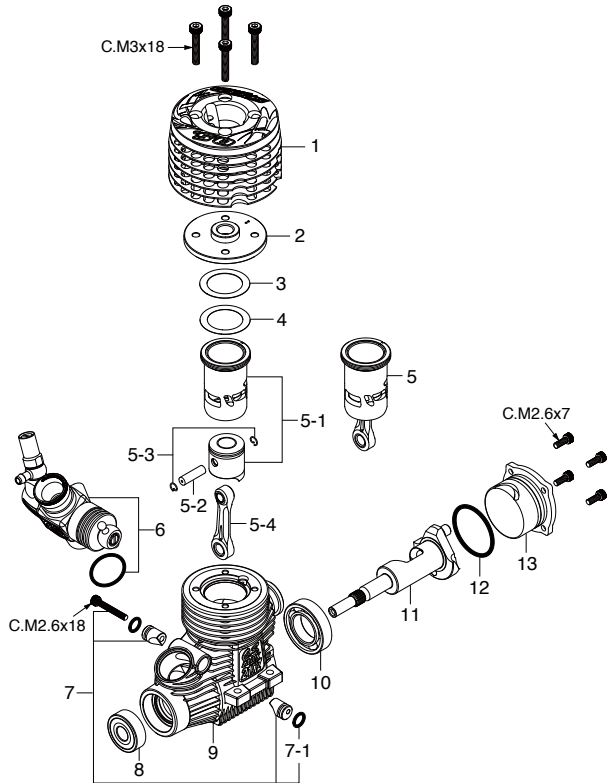

O.S. SPEED 21XZ-R

(13880)

TYPE 21M(B)

(22082020)

CAP SCREW SETS (10pcs./set)

Code No.	Size	Pcs. used in an engine
79871020	M2.6x7	Cover Plate Retaining Screw (4pcs.)
79871055	M2.6x18	Carburetor Retainer Retaining Screw (1pc.)
79871180	M3x18	Cylinder Head Retaining Screw (4pcs.)

* Type of screw

C...Cap Screw B...Binding Screw M...Oval Fillister-Head Screw
F...Flat Head Screw T...Tapping Screw N...Round Head Screw S...Set Screw

No.	Code No.	Description
* 1	22014050	Outer Head
* 2	22014110	Inner Head
3	22014160	Head Gasket Set (0.2mm)
4	22014170	Head Gasket Set (0.1mm)
* 5	22013020	Built-Up Parts Set
* 5-1	22013010	Cylinder & Piston Assembly
* 5-2	22016010	Piston Pin
5-3	21817000	Piston Pin Retainer (2pcs.)
5-4	23755020	Connecting Rod
* 6	22082020	Carburetor Complete (Type 21M(B))
7	23981740	Carburetor Retainer Assembly
7-1	24881824	"O" Ring (2pcs.)
8	23731000	Crankshaft Ball Bearing (Front)
* 9	22011020	Crankcase
10	23730020	Crankshaft Ball Bearing (Rear)
* 11	22012040	Crankshaft
12	23764020	Cover Gasket
13	22427000	Cover Plate
	71642070	Glow Plug RP7
	22014160	Head Gasket Set (0.2mm)
	22826140	Exhaust Seal Ring (2pcs.)
	71533290	Carburetor Reducer 9mm (Red) W/"O" Ring
	22615000	"O" Ring
	71801100	Flywheel No.1E Collet
	22884250	Dust Cap Set (3mm, 16mm, 18mm)

* marked parts are available only for limited period (one year after finishing the production).

No.	Code No.	Description
1	22082600	Mixture Control Valve Assembly
1-1	46066319	"O" Ring (L) (2pcs.)
1-2	22781800	"O" Ring (S) (2pcs.)
2	22082970	Needle Assembly
2-1	46066319	"O" Ring (2pcs.)
3	22082940	Needle Holder Assembly
3-1	22082950	No.15 Universal Nipple Assembly
4	22848160	Throttle Stop Screw
4-1	27881820	"O" Ring (S) (2pcs.)
* 5	71533085	Carburetor Reducer (8.5mm Red)
5-1	22615000	"O" Ring (1pc.)
* 6	22082110	Carburetor Body
7	22082200	Slide Valve
8	22082350	Metering Needle Assembly
8-1	27881820	"O" Ring (S) (2pcs.)
9	23981520	Dust Cover
10	23781400	Ball Link No.3
10-1	26381501	Set Screw
11	29015019	Carburetor Rubber Gasket

* marked parts are available only for limited period (one year after finishing the production).