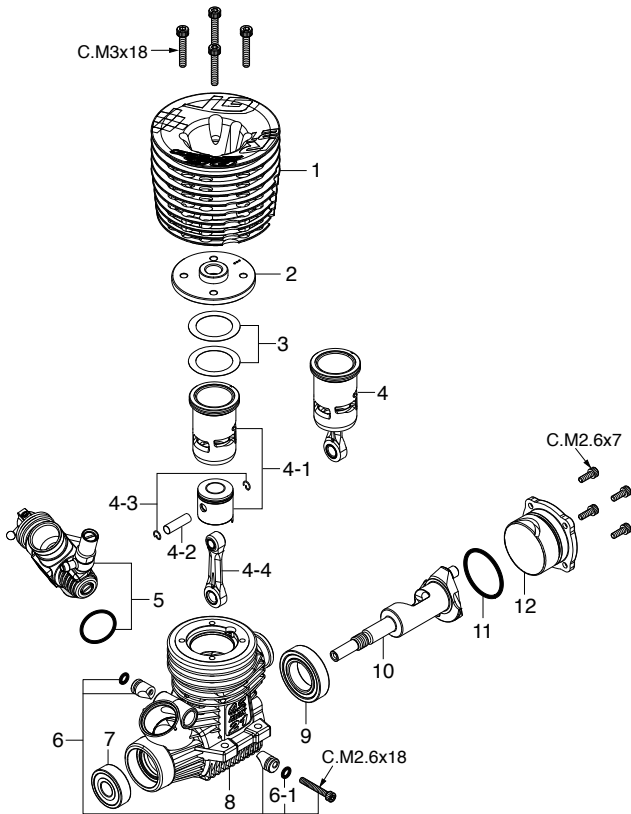

O.S. SPEED R21GT

(1CC00)

TYPE 22E(B)GT

(2AN81001)

* Type of screw

C...Cap Screw B...Binding Screw M...Oval Fillister-Head Screw
F...Flat Head Screw T...Tapping Screw N...Round Head Screw S...Set Screw

CAP SCREW SETS (10pcs./set)

Code No.	Size	Pcs. used in an engine
79871020	M2.6x7	Cover Plate Retaining Screw (4pcs.)
79871055	M2.6x18	Carburetor Retainer Retaining Screw (1pc.)
79871180	M3x18	Cylinder Head Retaining Screw (4pcs.)

No.	Code No.	Description
* 1	2CC04000	Outer Head OSSPEED R21GT
2	2A004100	Inner Head OSSPEED R2101
3	2A004160	Head Gasket (0.1mm,0.15mm) R2101
* 4	2CC03010	Built-up Parts Set (C&P) OSSPEED R21GT
* 4-1	2CC03000	Cylinder & Piston Assembly OSSPEED R21GT
4-2	22016000	Piston Pin 21XZ-R
4-3	2AP17000	Piston Pin Retainer 2 (6pcs.)
4-4	23755024	Connecting Rod w/piston pin retainers (3pcs.) OSSPEED R2102,21XZ-GT
* 5	2CC81000	Carburetor Complete Type 22E(B) GT
6	23981740	Carburetor Retainer Assembly 21E,21H,21J
6-1	24881824	"O" Ring (2pcs.) (7B)
7	23731000	Crankshaft Ball Bearing (Front) 21VZ,VG,30VG,28
* 8	2CC01000	Crankcase OSSPEED R21GT
9	23730020	Crankshaft Ball Bearing (Rear) 21V-SPEC,28XZ,30VG
* 10	2CC02000	Crankshaft OSSPEED R21GT
11	23107100	Cover Gasket (S-22) 21XZ,30VG,35AX
12	2A007000	Cover Plate OSSPEED 2101
	71642060	Glow Plug RP6
	71533270	Carburetor Reducer $\varnothing$7 (RED)ALUMINUM
	22826145	Exhaust Seal Ring 21 (10pcs.)
	22884254	Dust Cap Set 12-30 (3mmx2,16mmx2,18mmx1)

* marked parts are available only for limited period (one year after finishing the production).

No.	Code No.	Description
1	2BN81430	Ball Link No.6
1-1	26381501	Retaining Screw
2	2BN81520	Dust Cover 22D
* 3	2CC81500	Metering Needle Assembly 21M OSSPEED R21GT
3-1	27881820	"O" Ring (2pcs.) (S-3)
4	22848210	Slide Valve 21J
5	23618197	Needle Assembly 21C,21E,21F,20E,21J
5-1	46066319	"O" Ring (2pcs.) (P-3)
6	22082940	Needle Holder Assembly (21M) 21XZ-R
6-1	22082950	Fuel Inlet (No.15)
7	22848160	Throttle Stop Screw (21J)
7-1	27881820	"O" Ring (2pcs.) (S-3)
8	22082600	Mixture Control Valve Assembly (21M) 21XZ-R
8-1	46066319	"O" Ring (L) (2pcs.) P-3
8-2	22781800	"O" Ring (S) (2pcs.) 10D,10F,1H-3H,20E
9	2BP81100	Carburetor Body 22E(B) (w/Thermo Insulator)
9-1	2AN81101	Thermo Insulator 21J3
10	29015019	Carburetor Rubber Gasket 20E,60F,60MC,70D

* marked parts are available only for limited period (one year after finishing the production).