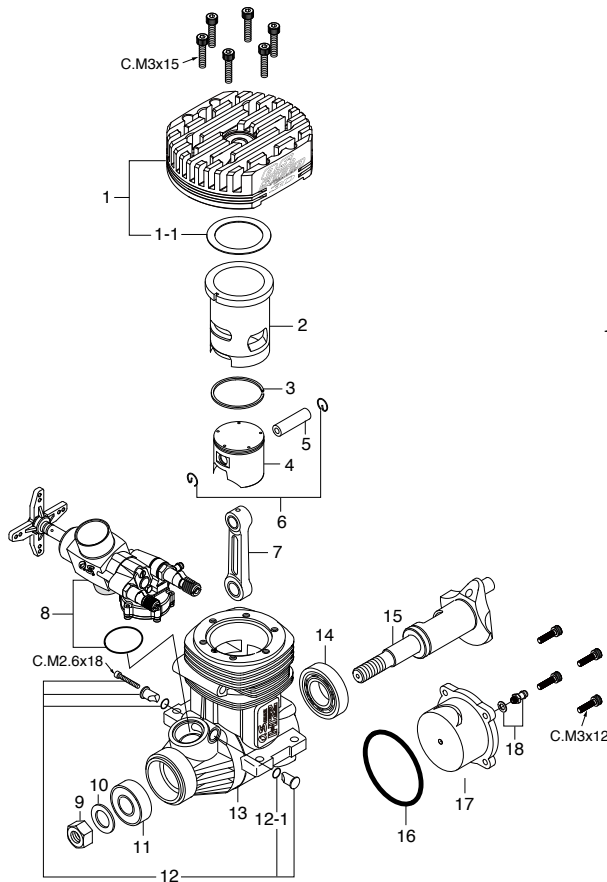

O.S.SPEED 91HZ-R 3D

(18642)

TYPE 61G

(29088040)

* Type of screw
C...Cap Screw M...Oval Fillister-Head Screw
F...Flat Head Screw N...Round Head Screw S...Set Screw

CAP SCREW SETS (10pcs./sets)

Code No.	Size	Pcs. used in an engine
79871055	M2.6x18	Retainer Screw (1pc.)
79871140	M3x12	Cover Plate Retaining Screw (4pcs.)
79871150	M3x15	Cylinder Head Retaining Screw (6pcs.)

No.	Code No.	Description
1	29074050	Heatsink Head
1-1	29061405	Head Gasket (0.1mm)
2	29073120	Cylinder Liner
3	29503400	Piston Ring
4	29073200	Piston
5	26606008	Piston Pin
6	27917000	Piston Pin Retainer (2pcs.)
7	29505010	Connecting Rod
8	29088040	Carburetor Complete 61G
9	45010002	Propeller Nut
10	46120000	Thrust Washer
11	26731002	Crankshaft Ball Bearing (Front)
12	29081720	Carburetor Retainer Assembly
12-1	45566310	"O" Ring
13	29071010	Crankcase
14	27930000	Crankshaft Ball Bearing (Rear)
15	29072010	Crankshaft
16	29061410	Cover Gasket
17	29067030	Cover Plate
18	22681953	Nipple (No.1)
	71608001	Glow Plug No.8
	72403070	Check Valve
	29061406	Head Gasket (0.2mm)

No.	Code No.	Description
1	29085140	Throttle Lever Assembly
1-1	79871110	Throttle Lever Retaining Screw (10pcs.)
2	29088250	Carburetor Rotor
3	25881220	Rotor Guide Washer
3-1	79871020	Retaining Screw (10pcs.)
4	29088320	Mixture Control Valve Assembly
4-1	27881810	"O"Ring (L) (2pcs.)
4-2	27881800	"O"Ring (S) (2pcs.)
4-3	27881820	"O"Ring (L) (2pcs.)
5	45581820	Rotor Guide Screw
6	29088140	Carburetor Body
6-1	27984900	Thermo Insulator
7	27881330	Mixture Control Screw
8	27681340	Mixture Control Valve Stopper
9	29088900	Needle Valve Assembly (Main Needle)
9-1	29085910	Needle Assembly
9-2	24981837	"O"Ring (2pcs.)
9-3	29088940	Needle Valve Holder Assembly
9-4	26711305	Ratchet Spring No.4
10	29088800	Reguretor Assembly
10-1	22681953	Fuel Inlet (Nipple No.1)
11	29088980	Needle Valve Assembly
11-1	29085910	Needle Assembly
11-2	24981837	"O"Ring (2pcs.)
11-3	27381940	Needle Valve Holder Assembly
11-4	26711305	Ratchet Spring No.4
12	27915000	Carburetor Rubber Gasket