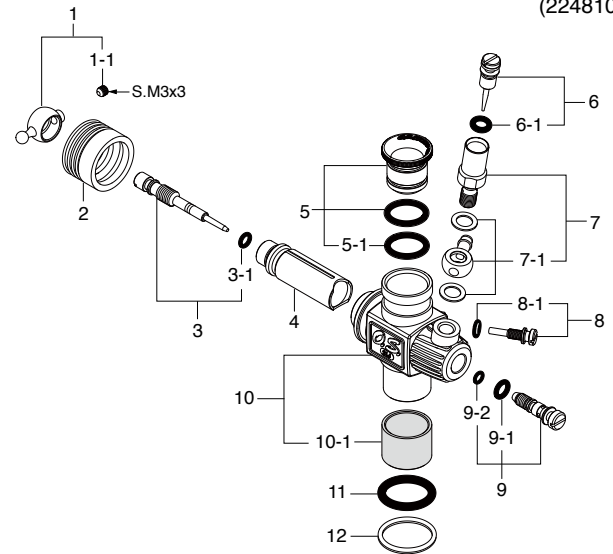

O.S. SPEED 19XZ-B

(11950)

TYPE 121J2(B)AR6.0

(22481007)

* Type of screw

C...Cap Screw B...Binding Screw M...Oval Fillister-Head Screw
F...Flat Head Screw T...Tapping Screw N...Round Head Screw S...Set Screw

CAP SCREW SETS (10pcs./set)

Code No.	Size	Pcs. used in an engine
79871020	M2.6x7	Cover Plate Retaining Screw (4pcs.)
79871055	M2.6x18	Carburetor Retainer Retaining Screw (1pc.)
79871180	M3x18	Cylinder Head Retaining Screw (4pcs.)

No.	Code No.	Description
* 1	21954000	Outer Head
* 2	21954100	Inner Head
* 3	21954160	Head Gasket (AL0.2mm)
* 4	21954170	Head Gasket (PBP0.1mm)
* 5	21953000	Cylinder & Piston Assembly
* 6	21956000	Piston Pin
7	21817000	Piston Pin Retainer (2pcs.)
8	23755020	Connecting Rod
* 9	22481007	Carburetor Complete (Type 21J2(B) AR6.0)
10	23981740	Carburetor Retainer Assembly
10-1	24881824	"O" Ring (2pcs.)
11	23731020	Crankshaft Ball Bearing (Front)
* 12	21951000	Crankcase
* 13	21930000	Crankshaft Ball Bearing (Rear)
* 14	21952000	Crankshaft
15	23764020	Cover Gasket
* 16	22427000	Cover Plate
	71641300	Glow Plug P3
	22826140	Exhaust Seal Ring
	22884250	Dust Cap Set (3mm,16mm,18mm)

Items marked * are available for only limited time.
(One year after discontinuing the production)

No.	Code No.	Description
1	23781400	Ball Link No.3
1-1	26381501	Retaining Screw
2	23981520	Dust Cover
3	22082340	Metering Needle Assembly
3-1	27881820	"O" Ring (2pcs.)
4	22848210	Slide Valve
5	71533260	Carburetor Reducer 6.0mm (Red)
5-1	22615000	"O" Ring
6	23618197	Needle Assembly
6-1	46066319	"O" Ring
7	22082940	Needle Holder Assembly
7-1	22082950	Fuel Inlet (No.15)
8	22848160	Throttle Stop Screw
8-1	27881820	"O" Ring (2pcs.)
9	22082600	Mixture Control Valve Assembly
9-1	46066319	"O" Ring (L) (2pcs.)
9-2	22781800	"O" Ring (S) (2pcs.)
10	22481102	Carburetor Body (w/Thermo Insulator)
10-1	23781110	Thermo Insulator
11	29015019	Carburetor Rubber Gasket
12	23818190	Carburetor Sealing Washer