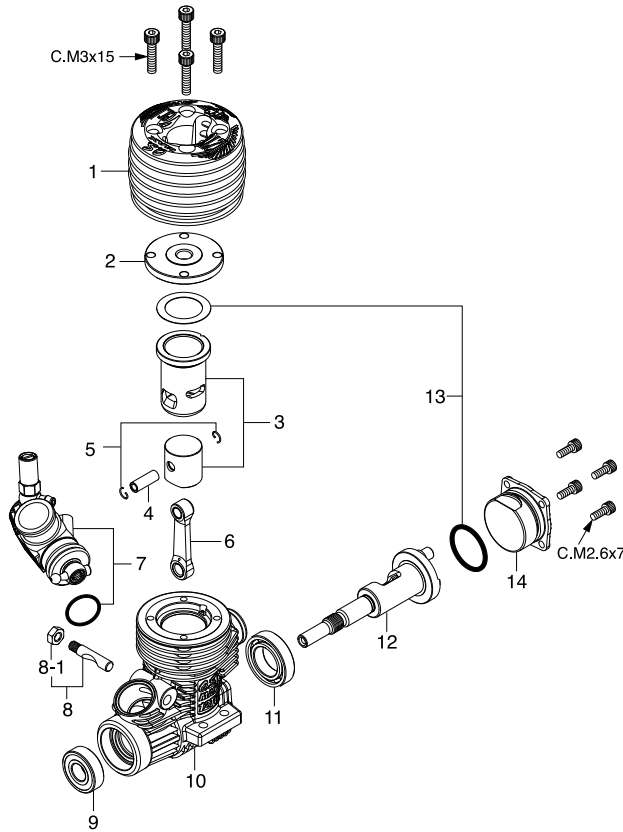

MAX-12TG Ver.II

(11192)

TYPE 12D2

(21418010)

* Type of screw

C...Cap Screw B...Binding Screw M...Oval Fillister-Head Screw
F...Flat Head Screw T...Tapping Screw N...Round Head Screw S...Set Screw

CAP SCREW SETS (10pcs./set)

Code No.	Size	Pcs. used in an engine
79871020	M2.6x7	Cover Plate Retaining Screw (4pcs.)
79871150	M3x15	Cylinder Head Retaining Screw (4pcs.)

No.	Code No.	Description
1	21414010	Outer Head 12TG Ver.2
2	21414120	Inner Head 12TG Ver.2
3	21413000	Cylinder & Piston Assembly 12TG-P,TG
4	21536000	Piston Pin 12TZ,12TG
5	21817000	Piston Pin Retainer (2pcs.) 12TG,21VG,28XZ
6	21415000	Connecting Rod 12TG-P,TG
7	21418010	Carburetor Complete (Type 12D2) 12TG Ver.2
8	25381701	Carburetor Retainer Assembly 12TZ,18TZ,12TG
8-1	23325340	M3.5x0.60 Nut (2pcs.) (For silencer)
9	22631020	Crankshaft Ball Bearing (Front) 12CV-R,12TR
10	21411010	Crankcase 12TG-P,TG
11	21931010	Crankshaft Ball Bearing (Rear) 12TZ,18TZ,18TM
12	21412000	Crankshaft 12TG-P
13	21411400	Gasket Set 12TG
14	21417000	Cover Plate 12TG-P,TG
	71608001	Glow Plug No.8
	21427200	Exhaust Seal Ring (2pcs.) 12TG,TZ

No.	Code No.	Description
1	21681900	Needle Valve Assembly 12F-B
1-1	27881820	"O" Ring (2pcs.) (S-3)
1-2	21881950	No.14 Universal Nipple Assembly
2	21982620	Throttle Stop Screw 12D,11H,11K
2-1	22781800	"O" Ring (S) (2pcs.) 10D,10F,1H-3H,20E
3	21418110	Carburetor Body (12D2) 12TG Ver.2
3-1	21982900	Thermo Insulator 11H,11K,11L
4	21682200	Slide Valve (12F-B) OSSPEED 12XZ
5	21538500	Metering Needle Assembly 12D,11H
5-1	22781800	"O" Ring (S) (2pcs.) 10D,10F,1H-3H,20E
6	21982520	Dust Cover 12D,11H,11K
7	23818430	Ball Link No.5
7-1	26381501	Set Screw
8	22615000	Carburetor Rubber Gasket 2A-3A,20C,20D