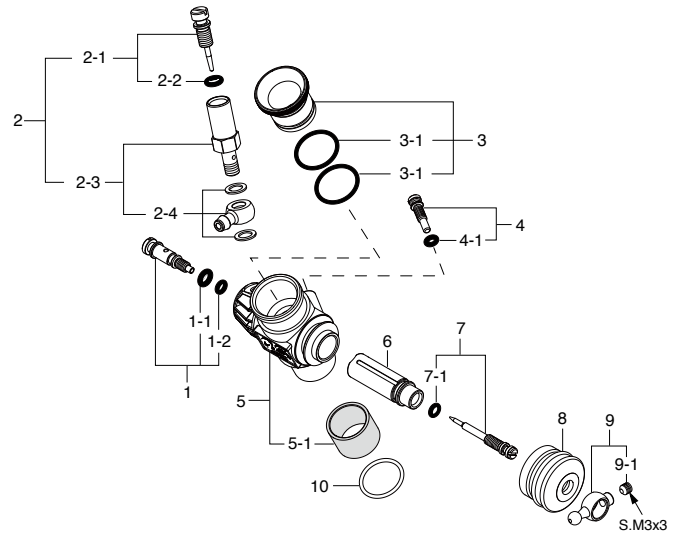

O.S. SPEED 12XZ Spec.III

(11685)

TYPE 12F2-B

(21682010)

* Type of screw

C...Cap Screw M...Oval Fillister-Head Screw

F...Flat Head Screw N...Round Head Screw S...Set Screw

CAP SCREW SETS (10pcs./sets)

Code No.	Size	Pcs. used in an engine
79871020	M2.6x7	Cover Plate Retaining Screw (4pcs.)
79871050	M2.6x15	Carburetor Retainer Retaining Screw (1pc.)
79871160	M3x16	Cylinder Head Retaining Screw (4pcs.)

No.	Code No.	Description
* 1	21654020	Outer Head
* 2	21654120	Inner Head
3	21531410	Head Gasket Set (2pcs.)
* 4	21653020	Built-Up Parts Set
* 4-1	21653010	Cylinder & Piston Assembly
* 4-2	21656000	Piston Pin
4-3	21817000	Piston Pin Retainer (2pcs.)
4-4	21655000	Connecting Rod
* 5	21682010	Carburetor Complete (Type 12F2-B)
6	21538170	Carburetor Retainer Assembly
6-1	24881824	"O" Ring
7	22631020	Ball Bearing (Front)
* 8	21651020	Crankcase
9	21931100	Ceramic Bearing
* 10	21652010	Crankshaft
11	21921800	"O" Ring
12	21537000	Cover Plate
	71642060	Glow Plug RP6
	21427200	Exhaust Seal Ring (2pcs.)
	21682950	Dust Cap Set (3mm 1pc,16mm 2pcs.)

Items marked * are available for only limited time.
(One year after discontinuing the production)

No.	Code No.	Description
1	21682600	Mixture Control Valve Assembly
1-1	27881820	"O" Ring (L) (2pcs.)
1-2	22781800	"O" Ring (S) (2pcs.)
2	21681900	Needle Valve Assembly
2-1	21538900	Needle
2-2	27881820	"O" Ring (2pcs.)
2-3	21682940	Needle Hoolder
2-4	21881950	No.14 Universal Nipple Assembly
3	71533255	Carburetor Reducer (5.5mm Red)
3-1	22615000	"O" Ring (1pc.)
4	21982620	Throttle Stop Screw
4-1	22781800	"O" Ring (S) (2pcs.)
5	21682100	Carburetor Body (w/Thermo Insulator)
5-1	21982900	Thermo Insulator
6	21682210	Slide Valve
7	21682510	Metering Needle Assembly
7-1	22781800	"O" Ring (S) (2pcs.)
8	21982520	Dust Cover
9	23818430	Ball Link No.5
9-1	26381501	Set Screw
10	22615000	Carburetor Rubber Gasket