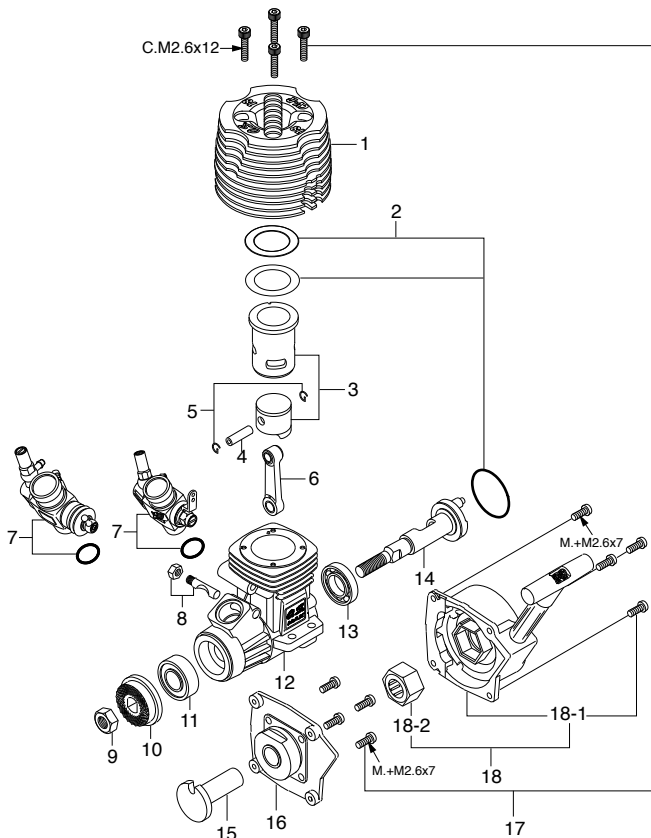

MAX-18CV-RX

W/11G (11881) W/11J (11880)

TYPE 11G

(21883000)

TYPE 11J

(21884000)

*Type of screw

C...Cap Screw B...Binding Screw M...Oval Fillister-Head Screw
F...Flat Head Screw T...Tapping Screw N...Round Head Screw S...Set Screw

No.	Code No.	Description
1	21804010	Heatsink Head (BLUE) 18CV-R,RX
2	21824000	Gasket Set 18CV-R,RX
3	21823000	Cylinder & Piston Assembly 18CV-R,RX
4	21816000	Piston Pin 18CV-R,RX,18TZ
5	21817000	Piston Pin Retainer (2pcs.) 12TG,21VG,28XZ
6	21815000	Connecting Rod 18CV-R,RX,M,MX
7	21883000	Carburetor Complete (Type 11G) 18CV-R,RX
7	21884000	Carburetor Complete (Type 11J) 18CV-R,RX
8	21818000	Carburetor Retainer Assembly 18CV-R,RX
9	20810007	Propeller Nut (M5) 10-15LA,15CV
10	21408000	Drive Hub 12-15CV,LD,12-18CV-R
11	22631020	Crankshaft Ball Bearing (Front) 12CV-R,12TR
12	21811000	Crankcase 18CV-R,RX
13	21832000	Crankshaft Ball Bearing (Rear) 18CV-RX
14	21812100	Crankshaft 18CV-RX
15	21812200	Starting Shaft 12CV-X,EX,18CV-RX
16	21801800	Rear Adaptor 18CV-RX
17	21313030	Screw Set 18CV-RX,10FP-BX
18	73003000	No.5 Recoil Starter Assembly
18-1	73003100	No.5 Recoil Starter Body
18-2	73003200	No.5 One-way Clutch
	71608001	Glow Plug No.8
	72413000	Super Air Cleaner 203 Assembly
	72413200	203 Filter Elements (4pcs.)
	72404000	Engine Mount Spacer 12TG,CZ-12