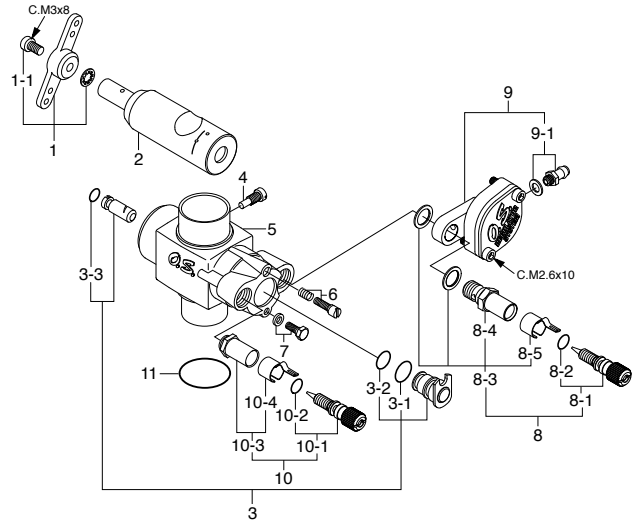

MAX-91SZ-HRINGPS-Hyper

(18400)

TYPE 60M-P

(29183010)

*Type of screw

C...Cap Screw M...Oval Fillister-Head Screw

F...Flat Head Screw N...Round Head Screw S...Set Screw

No.	Code No.	Description
1	29064000	Heatsink Head (Blue)
2	29063100	Cylinder Liner
3	29503400	Piston Ring
4	29063200	Piston
5	27006000	Piston Pin
6	27917000	Piston Pin Retainer (2pcs.)
7	29505010	Connecting Rod
8	29183010	Carburetor Complete 60M-P
9	45010002	Propeller Nut
10	46120000	Thrust Washer
11	26731002	Crankshaft Ball Bearing (Front)
12	23981700	Carburetor Retainer Assembly
13	29061000	Crankcase
14	27930000	Crankshaft Ball Bearing (Rear)
15	29062000	Crankshaft
16	29061400	Gasket Set
17	29067011	Cover Plate
18	22681953	Nipple (No.1)
19	29067100	Pump Holder
20	72508001	Pump Unit (PD-07)
21	29067110	Pump Retaining Screw Assembly
	71608001	Glow Plug No.8
	27708200	Woodruff Key
	41621100	Needle Adjusting Screw

No.	Code No.	Description
1	29085140	Throttle Lever Assembly
1-1	22826131	Throttle Lever Retaining Screw (2pcs.)
2	29183210	Carburetor Rotor
3	29181630	Mixture Control Valve Assembly
3-1	27881810	"O"Ring (L) (2pcs.)
3-2	27881800	"O"Ring (S) (2pcs.)
3-3	27881820	"O"Ring (L) (2pcs.)
4	45581820	Rotor Guide Screw
5	29183100	Carburetor Body
6	27881330	Mixture Control Screw
7	27681340	Mixture Control Valve Stopper
8	29181900	Needle Valve Assembly (Main Needle)
8-1	27981910	Needle
8-2	24981837	"O"Ring (2pcs.)
8-3	29181940	Needle Valve Holder Assembly
8-4	29181941	Needle Valve Holder
8-5	26711305	Ratchet Spring No.4
9	29085800	Reguretor Assembly
9-1	22681953	Fuel Inlet No.1
10	27981900	Needle Valve Assembly
10-1	27981910	Needle
10-2	24981837	"O"Ring (2pcs.)
10-3	27381940	Needle Valve Holder Assembly
10-4	26711305	Ratchet Spring No.4
11	29015019	Carburetor Rubber Gasket
	41621100	Needle Adjusting Screw (5pcs.)