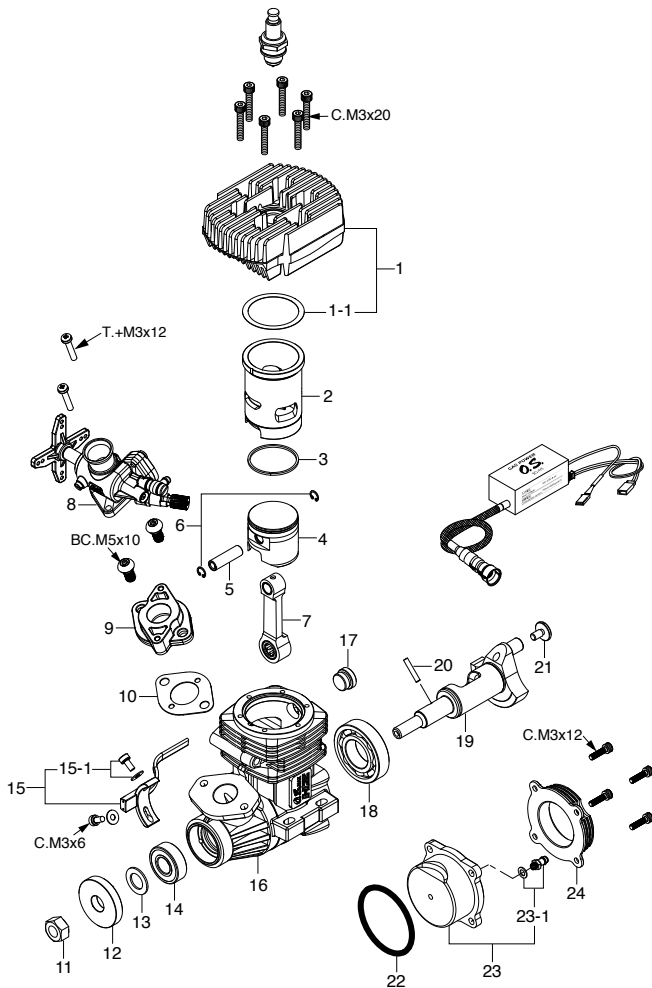

GT15HZ600

W/O Silencer (38170)
W/PowerBoost Pipe (38173)

TYPE61HA

(28181020)

* Type of screw

C...Cap Screw B...Binding Screw M...Oval Fillister-Head Screw
F...Flat Head Screw T...Tapping Screw N...Round Head Screw S...Set Screw

SCREW SETS (10pcs.)

Code No.	Size	Pcs. used in an engine
79871140	C.M3x12	Cover Plate Retaining Screw (4pcs.)
79871200	C.M3x20	Heatsink Head Retaining Screw (6pcs.)
79860110	T.M3x12	Thermo Insulator Retaining Screw (2pcs.)
79860310	BC.M5x10	Caburetor Retaining Screw (2pcs.)

No.	Code No.	Description
1	28154000	Heatsink Head GT15HZ
1-1	29061406	Head Gasket (0.2mm) 91HZ
2	28153100	Cylinder Liner GT15HZ
3	28153400	Piston Ring GT15HZ
4	28153201	Piston GT15HZ
5	26606008	Piston Pin 91HZ,61SX-H,61FSR
6	28117020	Piston Pin Retainer GT15HZ
7	28155000	Connecting Rod GT15HZ
8	28181020	Carburetor Complete (61HA) GT15HZ600
9	28169470	Thermo Insulator GT15HZ600
10	49415000	Carburetor Gasket (2pcs.) GT15HZ
11	23210007	Propeller Nut (1/4-28) 21-61
12	28158000	Drive Hub GT15HZ
13	46120000	Thrust Washer 91FX,SXH,SZ,FT160,FF
14	26731010	Ball Bearing (F) 120AX
15	74002320	Rotation Sensor GT33,GT22,GT60,GF30
15-1	74002321	Rotation Sensor Retaining Screw Set (2pcs.) GT33,22,60
16	28171000	Crankcase GT15HZ600
17	28151300	Crankcase Plug GT15HZ
18	29030001	Ball Bearing (R) 61-91F,FX,FR
19	28172000	Crankshaft GT15HZ600
20	44408100	Drive Pin FL70
21	28152100	Crank Pin Stop Screw GT22,GF30
22	27414020	Cover Gasket (S36) 75AX
23	28177000	Cover Plate GT15HZ600
23-1	22681953	Nipple No.1
24	29077100	Crankcase Heatsink 91HZ
	74002610	Ignition Module (IG-05) GT15HZ
	72508100	Pump Unit (PD-08) FS200SP,GF30
	29067120	Pump Unit Retaining Screw (C.M3x18) 91HZ-PS
	72148000	Powerboost Pipe GT15HZ
	29122520	Silencer Retaining Screw (L) C.M4x45 (2pcs.) E-5020
	72145010	Exhaust Tube PBP90
	72145020	Exhaust Gasket Set (2pcs.) 91HZ PBP90
	71669010	Spark Plug CM-6 (Rcexl) GT15,22,33,55,60,GF40,GT15HZ,600

No.	Code No.	Description
1	29085140	Throttle Lever Assembly 40L 61B-P2
1-1	79871110	Throttle Lever Retaining Screw (10pcs./set)
2	28181220	Carburetor Rotor (61HA) GT15HZ600
3	28181600	Mixture Control Valve Assembly 61H
3-1	28181920	"O" Ring (L) (2pcs.) P3-FKM
3-2	28181910	"O" Ring (S) (2pcs.) S3-FKM
4	28181110	Carburetor Body 61H GT15
5	45581820	Roter Guide Screw 20C,60MC,70D
6	28181950	Universal Nipple No.17
7	28181900	Needle Valve Assembly 61H,70T
7-1	28181970	Needle Assembly 61H,70T
7-2	28181910	"O" Ring (2pcs.) S3-FKM
7-3	27381940	Needle-valve Holder Assembly 20C,60U,70D,7H
7-4	26711305	Ratchet Spring No.4