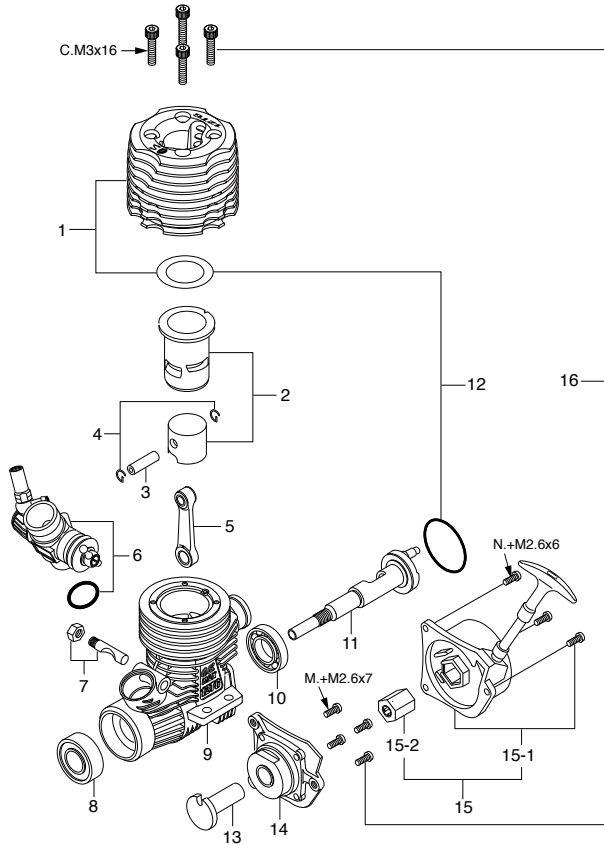

MAX-12TG-PX

(11381)

TYPE 12D

(21418000)

* Type of screw

C...Cap Screw B...Binding Screw M...Oval Fillister-Head Screw

F...Flat Head Screw T...Tapping Screw N...Round Head Screw S...Set Screw

No.	Code No.	Description
1	21414000	Heatsink Head
2	21413000	Cylinder & Piston Assembly
3	21536000	Piston Pin
4	21817000	Piston Pin Retainer (2pcs.)
5	21415000	Connecting Rod
6	21418000	Carburetor Complete (Type 12D)
7	25381701	Carburetor Retainer Assembly
8	22631020	Crankshaft Ball Bearing (Front)
9	21411010	Crankcase
10	21931010	Crankshaft Ball Bearing (Rear)
11	21412010	Crankshaft
12	21411400	Gasket Set
13	21922000	Starting Shaft
14	21901800	Rear Adaptor
15	73008000	No.N1 Recoil Starter Assembly
15-1	73008100	No.N1 Recoil Starter Body
15-2	73008200	No.N1 One-way Clutch
16	21923000	Screw Set
	71608001	Glow Plug No.8
	21427200	Exhaust Seal Ring (2pcs.)
	72404000	Engine Mount Spader

No.	Code No.	Description
1	21982970	Needle Valve Assembly
1-1	27881820	"O" Ring (2pcs.)
1-2	21881950	No.14 Universal Nipple Assembly
2	21982620	Throttle Stop Screw
2-1	22781800	"O" Ring (2pcs.)
3	21418100	Carburetor Body
4	21982210	Slide Valve
5	21538500	Metering Needle Assembly
5-1	22781800	"O" Ring (2pcs.)
6	21982520	Dust Cover
7	23818430	Ball Link No.5
8	22615000	Carburetor Rubber Gasket