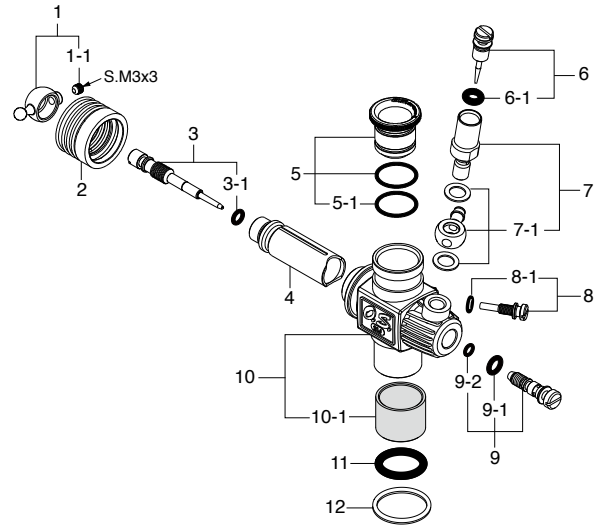

O.S. SPEED B2101

(1A200)

TYPE 21J(B)R6.0

(2A281001)

* Type of screw

C...Cap Screw B...Binding Screw M...Oval Fillister-Head Screw
F...Flat Head Screw T...Tapping Screw N...Round Head Screw S...Set Screw

CAP SCREW SETS (10pcs./set)

Code No.	Size	Pcs. used in an engine
79871020	M2.6x7	Cover Plate Retaining Screw (4pcs.)
79871055	M2.6x18	Carburetor Retainer Retaining Screw (1pc.)
79871180	M3x18	Cylinder Head Retaining Screw (4pcs.)

No.	Code No.	Description
* 1	2A204000	Outer Head OSSPEED B2101
* 2	2A204100	Inner Head OSSPEED B2101
3	2A204160	Head Gasket (0.1mm, 0.15mm) B2101
* 4	2A203010	Built-up Parts Set (CP) OSSPEED B2101
* 4-1	2A203000	Cylinder & Piston Assembly OSSPEED B2101
4-2	22016000	Piston Pin 21XZ-R
4-3	21817010	O.S. SPEED Piston Pin Retainer 4mm (6pcs.)
4-4	22425003	Connecting Rod w/piston pin retainers (3pcs.)
* 5	2A281001	Carburetor Complete (Type 21J(B) R6.0)
6	23981740	Carburetor Retainer Assembly 21E,21H,21J
6-1	24881824	"O" Ring (2pcs.) (7B)
7	23731020	Ball Bearing (Front) 21XZ-B
* 8	2A201000	Crankcase OSSPEED B2101
9	23730050	Ceramic Bearing (Rear) OSSPEED 21V
* 10	2A202000	Crankshaft OSSPEED B2101
11	23764020	Cover Gasket (1pc.) (S-22) 30VG,21VZ,VG
* 12	2A207000	Cover Plate OSSPEED B2101
	71641300	Glow Plug P3
	22826140	Exhaust Seal Ring 21VZ,30VG
	71533865	Carburetor Reducer 6.5mm(RED) w/ "O" Ring (2pcs.)
	22615000	"O" Ring (1pc.) 2A-3A,20C,20D
	22884250	Dust Cap Set (3mm,16mm,18mm)

* marked parts are available only for limited period (one year after finishing the production).

No.	Code No.	Description
1	23781400	Ball Link No.3
1-1	26381501	Retaining Screw
2	23981520	Dust Cover (21,30VG) 21E,21F,21J
3	23818340	Metering Needle Assembly 21C,21J
3-1	27881820	"O" Ring (2pcs.) (S-3)
4	22848210	Slide Valve 21J
5	71533261	Carburetor Reducer 6mm (Red) OSSPEED B2101
5-1	22615000	"O" Ring 2A-3A,20C,20D
6	23618197	Needle Assembly 21C,21E,21F,20E,21J
6-1	46066319	"O" Ring (2pcs.) P-3
7	22082940	Needle Holder Assembly (21M) 21XZ-R
7-1	22082950	Fuel Inlet (No.15)
8	22848160	Throttle Stop Screw (21J)
8-1	27881820	"O" Ring (2pcs.) (S-3)
9	22082600	Mixture Control Valve Assembly (21M) 21XZ-R
9-1	46066319	"O" Ring (L) (2pcs.) P-3
9-2	22781800	"O" Ring (S) (2pcs.) 10D,10F,1H-3H,20E
10	22481102	Carburetor Body (w/Thermo Insulator) 21J2(B)
10-1	23781110	Thermo Insulator 21C,21H,21E,20K
11	29015019	Carburetor Rubber Gasket 20E,60F,60MC,70D
12	23818190	Carburetor Sealing Washer 20A,B,50SX-H