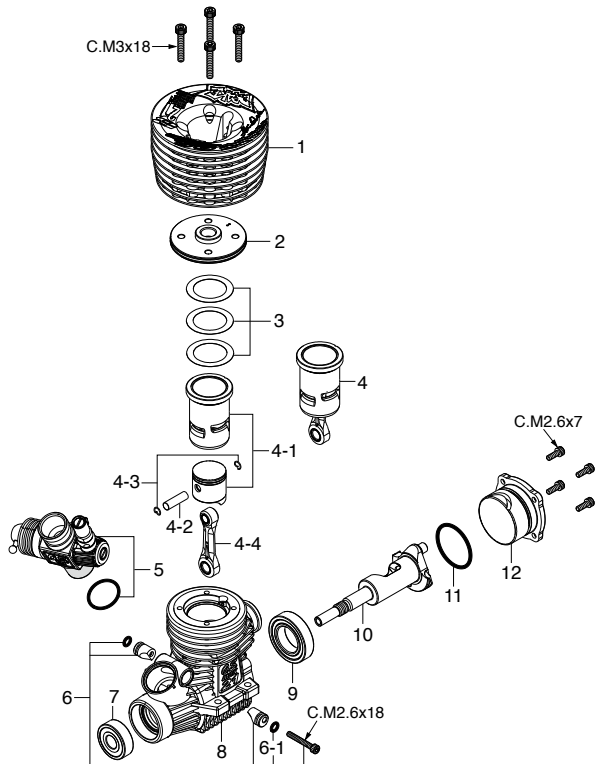

O.S. SPEED B21 Adam Drake Edition

(1A20C)

TYPE 21J3(B)

(2AN81002)

* Type of screw

C...Cap Screw B...Binding Screw M...Oval Fillister-Head Screw
F...Flat Head Screw T...Tapping Screw N...Round Head Screw S...Set Screw

CAP SCREW SETS (10pcs./set)

Code No.	Size	Pcs. used in an engine
79871020	M2.6x7	Cover Plate Retaining Screw (4pcs.)
79871055	M2.6x18	Carburetor Retainer Retaining Screw (1pc.)
79871180	M3x18	Cylinder Head Retaining Screw (4pcs.)

No.	Code No.	Description
1	2A204006	Outer Head OSSPEED B21 ADAM
2	2A304100	Inner Head OSSPEED B2102
3	2A204160	Head Gasket Set (0.1mm,0.15mm) B2101
4	2A203013	Built-up Parts Set (C&P) OSSP B21 ADAM
4-1	2A203003	Cylinder & Piston Assembly OSSP B21 ADAM
4-2	22016000	Piston Pin 21XZ-R
4-3	21817010	O.S. SPEED Piston Pin Retainer 4mm (6pcs.)
4-4	22425003	Connecting Rod w/piston pin retainers (3pcs.) OSSP B2102,21XZ-B SP3
5	2AN81002	Carburetor Complete (Type 21J3(B)) W/Out Reducer
6	23981740	Carburetor Retainer Assembly 21E,21H,21J
6-1	24881824	"O" Ring (2pcs.) (7B)
7	23731020	Crankshaft Ball Bearing (Front) OSSPEED 21V
8	2A201000	Crankcase OSSPEED B2101
9	23730050	Ceramic Ball Bearing (Rear) OSSPEED 21V
10	2A202002	Crankshaft OSSPEED B21 ADAM
11	23107100	Cover Gasket (S-22) 21XZ,30VG,35AX
12	2A207000	Cover Plate OSSPEED B2101
	71642720	Glow Plug O.S. SPEED P3
	71534466	Reducer 6.5mm (BLUE) AL2
	71533680	Reducer 8mm (BLUE) AL
	22826145	Exhaust Seal Ring 21 (10pcs.)
	22884254	O.S. SPEED Dust Cap Set For 12-30 Class (3mmx2,16mmx2,18mmx1)

No.	Code No.	Description
1	23781400	Ball Link No.3
1-1	26381501	Retaining Screw
2	23981520	Dust Cover (21,30VG) 21E,21F,21J
3	23818340	Metering Needle Assembly 21C,21J
3-1	27881820	"O" Ring (2pcs.) (S-3)
4	22848210	Slide Valve 21J
5	23618197	Needle Assembly 21C,21E,21F,20E,21J
5-1	46066319	"O" Ring (2pcs.) P-3
6	22082940	Needle Holder Assembly (21M) 21XZ-R
6-1	22082950	Fuel Inlet (No.15)
7	22848160	Throttle Stop Screw (21J)
7-1	27881820	"O" Ring (2pcs.) (S-3)
8	22082600	Mixture Control Valve Assembly (21M) 21XZ-R
8-1	46066319	"O" Ring (L) (2pcs.) (P-3)
8-2	22781800	"O" Ring (S) (2pcs.) 10D,10F,1H-3H,20E
9	2AN81100	Carburetor Body 21J3(B) (w/out Reducer)
9-1	2AN81101	Thermo Insulator 21J3
10	29015019	Carburetor Rubber Gasket 20E,60F,60MC,70D