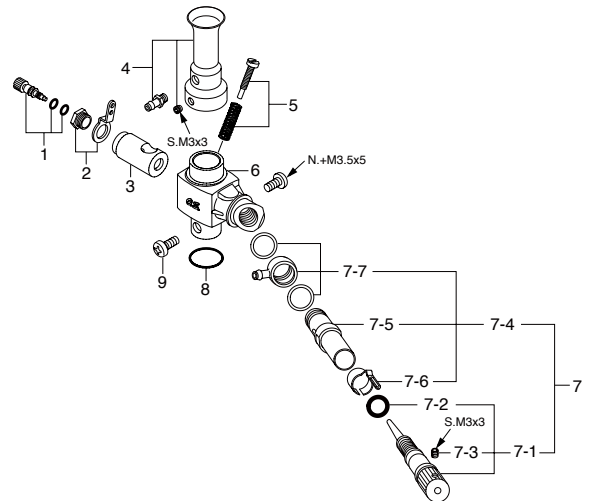

No.	Code No.	Description
1	23210007	Propeller Nut (1/4-28) 21-61
2	23209003	Propeller Washer 40-61
3	41612020	Drive Hub 49-PI2
3-1	41826005	Woodruff Key 49PI,PI2
4	41625000	Shaft Spacer 49PI,PI2
5	41622020	Housing Assembly Screw Set (W/M3 Nut) 49-PI2
6	41601000	Front Housing 49PI,PI2
7	41614010	Crankshaft Ball Bearing (F) 49-PI2
8	41614100	Front Bearing Retainer 49-PI,PI2,FS90
9	41604010	Eccentric Shaft 49-PI2
10	41602020	Rotor Housing Assembly 49-PI2
10-1	41820001	Rotor Gear Retaining Screw 49-PI,FT,FF,IL
10-2	41807004	Seal Spring (6pcs.) 49PI,PI2
11	41827002	Thrust Washer (2pcs.) (A) 49-PI,PI2
12	41815009	Rear Bearing 49-PI,PI2
13	41618030	Carburetor Complete (Type 21G) 49-PI2
14	41635020	RE-2010 Silencer Assembly 49-PI2
14-1	22681957	Pressure Nipple (No.7)
15	71615009	Glow Plug Type F
16	41830000	Housing Assembly Tubular Dowels (2pcs.) 49-PI,PI2
17	41603000	Rear Housing 49-PI,PI2
18	22681953	Nipple No.1
19	41609000	Fixed Gear 49-PI,PI2
20	41621000	Fixed Gear Retaining Screw (4pcs.) 49-PI,PI2
21	41611000	Rear Counter Weight 49-PI,PI2
22	45067319	Rear Counter Weight Retaining Screw 49-PI,PI2
23	41616020	Rear Cover 49-PI2
24	41624010	Rear Cover Retaining Screw (6pcs.) 49-PI2
25	41633000	Engine Mount 49-PI,PI2
25-1	41634010	Engine Retaining Screw (3pcs.) 49-PI2
	71531010	Non-Bubble Weight (S)

* Type of screw

C...Cap Screw M...Oval Fillister-Head Screw

F...Flat Head Screw N...Round Head Screw S...Set Screw

No.	Code No.	Description
1	41618600	Mixture Control Screw (21G) 49-PI2
2	41618410	Throttle Lever Assembly (21G) 49-PI2
3	41618200	Carburetor Rotor (21G) 49-PI2
4	41618300	Velocity Stack (21G) 49-PI2
5	22681320	Throttle Stop Screw 20D,2F,2FB
6	41618120	Carburetor Body (21G) 49-PI2
7	41618930	Needle-valve Assembly 49-PI2
7-1	22681980	Needle Assembly 20D,20F,20G,21G,40B,70D
7-2	24981837	"O" Ring (2pcs.) (For Needle)
7-3	26381501	Set Screw
7-4	46181940	Needle-valve Holder Assembly FT,FF
7-5	46181941	Needle-valve Holder FT,FF,FR,91FX
7-6	26711305	Ratchet Spring No.4
7-7	46181950	Fuel Inlet 20M,FT,FF,FR,91FX
8	21015001	Carburetor Rubber Gasket 15LA,RE,1A,15
9	23081706	Carburetor Retaining Screw 25-46LA,49PI