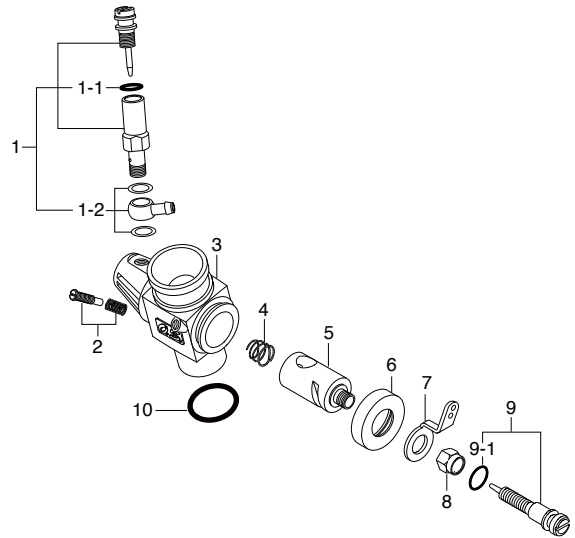

MAX-18CV-RMX

(11895)

TYPE 11J

(21884000)

* Type of screw

C...Cap Screw B...Binding Screw M...Oval Fillister-Head Screw

F...Flat Head Screw T...Tapping Screw N...Round Head Screw S...Set Screw

No.	Code No.	Description
1	21804100	Water Cooled Head Assembly 18CV-RM
2	21824000	Gasket Set 18CV-R,RX
3	21823000	Cylinder & Piston Assembly 18CV-R,RX
4	21816000	Piston Pin 18CV-R,RX,18TZ
5	21817000	Piston Pin Retainer (2pcs.) 12TG,21VG,28XZ
6	21815000	Connecting Rod 18CV-R,RX,M,MX
7	21884000	Carburetor Complete (Type 11J) 18CV-R,RX
8	21818000	Carburetor Retainer Assembly 18CV-R,RX
9	20810007	Propeller Nut (M5) 10-15LA,15CV
10	21408000	Drive Hub 12-15CV,LD,12-18CV-R
11	22631020	Crankshaft Ball Bearing (Front) 12CV-R,12TR
12	21811000	Crankcase 18CV-R,RX
13	21832000	Crankshaft Ball Bearing (Rear) 18CV-R,RX
14	21812100	Crankshaft 18CV-RX
15	21812200	Starting Shaft 12CV-X,EX,18CV-RX
16	21801800	Rear Adaptor 18CV-RX
17	21213020	Screw Set 18CVR-MX,CZ-MX
18	73003000	No.5 Recoil Starter Assembly
18-1	73003100	No.5 Recoil Starter Body
18-2	73003200	No.5 One-way Clutch
	71608001	Glow Plug No.8

No.	Code No.	Description
1	21285901	Needle Valve Assembly 12E,10D,10J,10K,10M
1-1	27881820	"O" Ring (2pcs.) (S-3)
1-2	21881950	No.14 Universal Nipple Assembly
2	22681310	Throttle Stop Screw 12E,10M,2BK
3	21884100	Carburetor Body (11J) 18CV-R,RX
4	22481506	Rotor Spring 12E,11J,11M,20D
5	21884200	Carburetor Rotor (11J) 18CV-R,RX
6	21283210	Dust Cover 12E,11M,11J
7	22681419	Throttle Lever 12E,1H,10M,20D
8	21481420	Throttle Lever Fixing Nut 12E,10E-R,10M
9	21484600	Mixture Control Screw 10M
9-1	27881820	"O" Ring (2pcs.) (S-3)
10	22615000	Carburetor Rubber Gasket 2A-3A,20C,20D