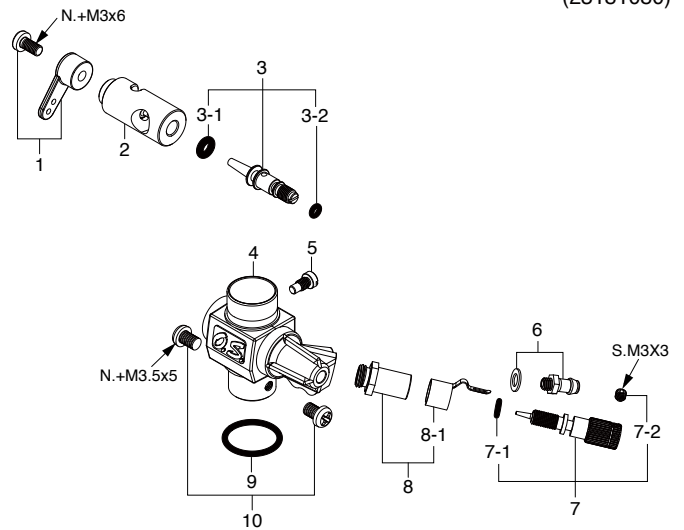

MAX-35AX-BE

(13110)

TYPE 21K-BE

(23181080)

* Type of screw

C...Cap Screw M...Oval Fillister-Head Screw

F...Flat Head Screw N...Round Head Screw S...Set Screw

No.	Code No.	Description
1	23104080	Cylinder Head
2	23104100	Head Gasket
3	23103000	Cylinder & Piston Assembly
4	23106000	Piston Pin
5	24517000	Piston Pin Retainer (2pcs.)
6	23105000	Connecting Rod
7	23181080	Carburetor Complete (Type 21K-BE)
8	23210007	Propeller Nut
9	23209003	Propeller Washer
10	23108080	Drive Hub
11	22620003	Thrust Washer
12	22831000	Crankshaft Ball Bearing (F)
13	23101000	Crankcase
14	22630002	Crankshaft Ball Bearing (R)
15	23102000	Crankshaft
16	23107100	Cover Gasket
17	23107000	Cover Plate
	71668100	Glow Plug BE-3
	72200080	Needle Valve Extension Cable Set
	23125000	E-3080 Silencer Assembly
	23125540	"O" Ring
	23125530	Assembly Screw
	22681957	Pressure Nipple (No.7)
	79871280	Silencer Retaining Screw (C.M3x28 2pcs.)

No.	Code No.	Description
1	22081408	Throttle Lever Assembly (No.5)
2	23181280	Carburetor Rotor
3	29181620	Mixture Control Valve Assembly
3-1	46066319	"O" Ring (L) (2pcs.)
3-2	22781800	"O" Ring (S) (2pcs.)
4	23181180	Carburetor Body
5	45581820	Roter Guide Screw
6	22681953	Fuel Inlet (No.1)
7	25781970	Needle Assembly
7-1	24981837	"O" Ring
7-2	26381501	Set Screw
8	27381940	Needle-valve Holder Assembly
8-1	26711305	Ratchet Spring No.4
9	22615000	Carburetor Rubber Gasket
10	23081706	Carburetor Retaining Screw