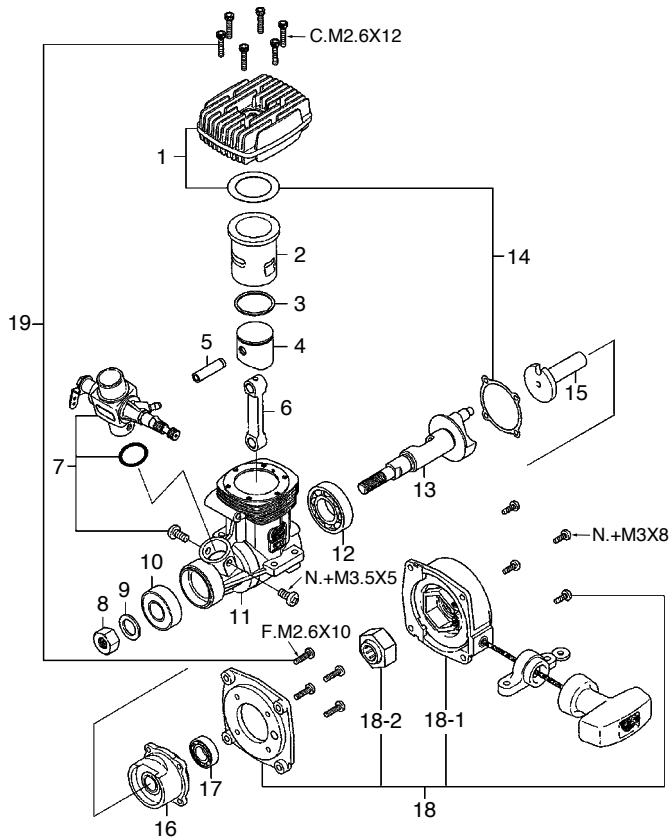

MAX-32SX-HXRING

(12960)

TYPE 20C

(23481000)

* Type of screw

C...Cap Screw M...Oval Fillister-Head Screw

F...Flat Head Screw N...Round Head Screw S...Set Screw

No.	Code No.	Description
1	23404000	Heatsink Head
2	23403100	Cylinder Liner
3	22903400	Piston Ring
4	23403200	Piston
5	23406000	Piston Pin
6	23405000	Connecting Rod
7	23481000	Carburetor Complete (20C)
8	23210007	Propeller Nut
9	22620003	Thrust Washer
10	22831000	Crankshaft Ball Bearing (Front)
11	23401000	Crankcase
12	23430000	Crankshaft Ball Bearing (Rear)
13	23402010	Crankshaft
14	23414000	Gasket Set
15	22921210	Starting Shaft
16	22921110	Rear Housing
17	27381210	Starting Shaft Bearing
18	72801000	No.0 Recoil Starter Assembly
18-1	72801100	No.0 Recoil Starter Body
18-2	72801102	No.0 One-way Clutch
19	22913010	Screw Set
	71605300	Glowplug No.6 (Former A3)
	72405000	Landing Gear Mounting Plate
	22781411	Throttle Lever

No.	Code No.	Description
1	23481400	Throttle Lever Assembly
1-1	22781410	Throttle Lever
1-2	22781420	Throttle Lever Retaining Screw
2	22781411	Throttle Lever
3	23481200	Carburetor Rotor
4	23481650	Mixture Control Valve Spring
5	23481100	Carburetor Body
5-1	24881824	"O" Ring (2pcs.)
6	26781506	Rotor Spring
7	45581820	Rotor Guide Screw
8	22681953	Fuel Inlet (No.1)
9	27681900	Needle Valve Assembly
9-1	27681970	Needle Assembly
9-2	24981837	"O" Ring (2pcs.)
9-3	26381501	Set Screw
9-4	27381940	Needle Valve Holder Assembly
9-5	26711305	Ratchet Spring No.4
10	22615000	Carburetor Rubber Gasket
11	23081706	Carburetor Retaining Screw