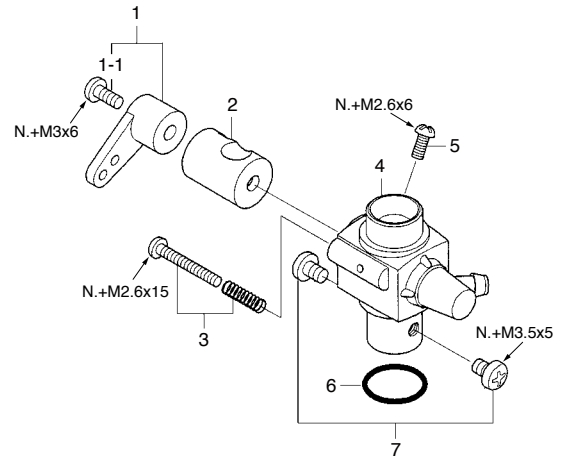

MAX-46LA (Silver)

(13393)

TYPE 40D

(24081000)

*Type of screw

C...Cap Screw M...Oval Fillister-Head Screw

F...Flat Head Screw N...Round Head Screw S...Set Screw

No.	Code No.	Description
1	24004110	Cylinder Head
2	24003100	Cylinder & Piston Assembly
3	45806000	Piston Pin
4	24005000	Connecting Rod
5	24081000	Carburettor Complete (40D)
6	23210007	Propeller Nut
7	24009000	Propeller Washer
8	24008000	Drive Hub
9	22020001	Thrust Washer
10	24001110	Crankcase
11	23302000	Crankshaft
12	24014100	Gasket Set
13	24007110	Cover Plate
14	26582900	Needle Valve Assembly
14-1	24081970	Needle Assembly
14-2	24981837	"O" Ring (2pcs.)
14-3	26381501	Set Screw
14-4	26711305	Ratchet Spring
14-5	26582910	Needle Valve Body
14-6	26582920	Needle Valve Body Retaining Screw
15	24007120	Needle Valve Assembly Bracket
16	24013000	Screw Set
	71605300	Glow Plug A3
	23325020	E-3030 Silencer Assembly
	22681957	Exhaust Pressure Nipple
	23325320	Assembly Screw
	23325400	Retaining Screw (N.+M3x30 2pcs.)

No.	Code No.	Description
1	21281410	Throttle Lever Assembly
1-1	22081313	Throttle Lever Retaining Screw
2	24081200	Carburetor Rotor
3	24081600	Air-bleed Screw
4	24081100	Carburetor Body
5	24081300	Throttle Stop Screw
6	22615000	Carburetor Rubber Gasket
7	23081706	Carburetor Retaining Screw