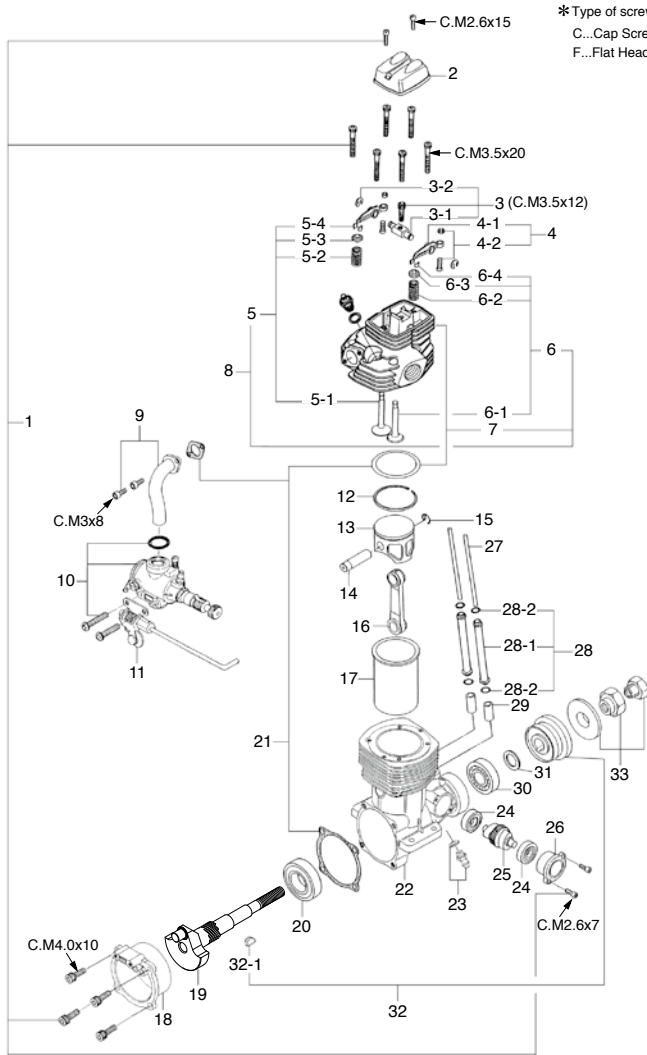

FS-120S-E

(35530)

FOR FS-120S-E

(45581000)

No.	Code No.	Description
1	24981405	Throttle Lever Assembly
1-1	26381501	Set Screw
2	45581200	Carburetor Rotor
3	26781309	Mixture Control Valve Assembly
3-1	24881824	"O" Ring (2pcs.)
4	26781506	Rotor Spring
5	45581100	Carburetor Body
6	45515000	Carburetor Rubber Gasket
7	22381300	Throttle Stop Screw
8	22681953	Fuel Inlet No.1
9	27481900	Needle Valve Assembly
9-1	45581970	Needle
9-2	24981837	"O" Ring (2pcs.)
9-3	26381501	Set Screw
9-4	27381940	Needle Valve Holder Assembly
9-5	26711305	Ratchet Spring No.4
10	45581820	Rotor Guide Screw
11	45581700	Carburetor Retaining Screw (2pcs.)

No.	Code No.	Description
1	45513010	Screw Set
2	45504210	Rocker Cover
3	45561401	Rocker Support Assembly
3-1	45561410	Rocker Support
3-2	45761600	Rocker Arm Retainer(2pcs.)
4	45561010	Rocker Arm Assembly(1pair)
4-1	45561110	Rocker Arm(1pc.)
4-2	45061202	Tappet Adjusting Screw
5	45560030	Intake Valve Assembly(1pair)
5-1	45560130	Intake Valve(1pc.)
5-2	45560210	Valve Spring(1pc.)
5-3	45560310	Valve Spring Retainer(1pc.)
5-4	45560410	Split Cotter(2ps./1pair)
6	45560040	Exhaust Valve Assembly(1pair)
6-1	45560140	Exhaust Valve(1pc.)
6-2	45560220	Valve Spring(1pc.)
6-3	45560310	Valve Spring Retainer(1pc.)
6-4	45560410	Split Cotter(2ps./1pair)
7	45504130	Cylinder Head
8	45504030	Cylinder Head (W/Gasket and Valve Assembly)
9	45569420	Intake Pipe Assembly
10	45581000	Carburetor Complete
11	45484000	Choke Valve Assembly
12	45503400	Piston Ring
13	45503210	Piston
14	45506010	Piston Pin
15	28117000	Piston Pin Retainer
16	45505010	Connecting Rod
17	45503100	Cylinder Liner

No.	Code No.	Description
18	45507010	Cover Plate
19	45502040	Crankshaft
20	45530010	Crankshaft Ball Bearing(Rear)
21	45514010	Gasket Set
22	45501020	Crankcase
23	22681953	Breather Nipple No.1
24	45231100	Camshaft Ball Bearing (1pcs.)
25	45562010	Camshaft
26	45501110	Cam Cover
27	45566000	Push Rod(2pcs.)
28	45566101	Push Rod Cover Assembly(2pcs.)
28-1	45566111	Push Rod Cover(1pcs.)
28-2	45566310	Push Rod Cover "O" Ring(2pcs.)
29	45564000	Cam Follower(2pcs.)
30	29031009	Crankshaft Ball Bearing(Front)
31	45520000	Thrust Washer
32	45508030	Drive Hub
32-1	45508200	Woodruff Key
33	45510100	Lock Nut Set
	45525001	Silencer Assembly
	45525011	Silencer Body
	45526010	Exhaust Header Pipe Assembly
	45526100	Exhaust Header Pipe
	45526200	Exhaust Joint
	45526300	Exhaust Joint Nut
	45526400	Header Pipe Nut M12
	71615009	Glow Plug Type F