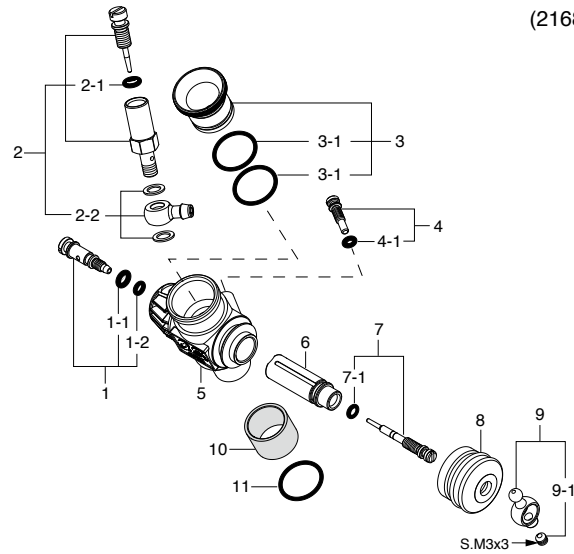

* Type of screw

C...Cap Screw B...Binding Screw M...Oval Fillister-Head Screw
F...Flat Head Screw T...Tapping Screw N...Round Head Screw S...Set Screw

CAP SCREW SETS (10pcs./sets)

Code No.	Size	Pcs. used in an engine
79871020	M2.6x7	Cover Plate Retaining Screw (4pcs.)
79871050	M2.6x15	Carburetor Retainer Retaining Screw (1pc.)
79871160	M3x16	Cylinder Head Retaining Screw (4pcs.)

No.	Code No.	Description
1	21674000	Outer Head
2	21674100	Inner Head
3	21531410	Head Gasket Set (2pcs.)
4	21673000	Cylinder & Piston Assembly
5	21536000	Piston Pin
6	21817000	Piston Pin Retainer (2pcs.)
7	2A405001	Connecting Rod
8	21683000	Carburetor Complete (Type 12F)
9	21538170	Carburetor Retainer Assembly
10	22631020	Crankshaft Ball Bearing (Front)
11	21671000	Crankcase
12	21931010	Crankshaft Ball Bearing (Rear)
13	21672000	Crankshaft
14	21921800	Cover Gasket
15	21917000	Cover Plate
	71642060	Glow Plug RP6
	71533055	Carburetor Reducer (5.5mm Black)
	22615000	"O" Ring (1pc.)
	21427200	Exhaust Seal Ring (2pcs.)
	21682950	Dust Cap Set (3mm 1pc,16mm 2pcs.)

No.	Code No.	Description
1	21982700	Mixture Control Valve Assembly
1-1	27881820	"O" Ring (L) (2pcs.)
1-2	22781800	"O" Ring (S) (2pcs.)
2	21681900	Needle Valve Assembly
2-1	27881820	"O" Ring (2pcs.)
2-2	21881950	No.14 Universal Nipple Assembly
3	71533050	Carburetor Reducer (5mm BLUE)
3-1	22615000	"O" Ring (1pc.)
4	21982620	Throttle Stop Screw
4-1	22781800	"O" Ring (S) (2pcs.)
5	21683100	Carburetor Body (w/Thermo Insulator)
6	21682200	Slide Valve
7	21682500	Metering Needle Assembly
7-1	22781800	"O" Ring (S) (2pcs.)
8	21982520	Dust Cover
9	23818430	Ball Link No.5
9-1	26381501	Set Screw
10	21982900	Thermo Insulator
11	22615000	Carburetor Rubber Gasket