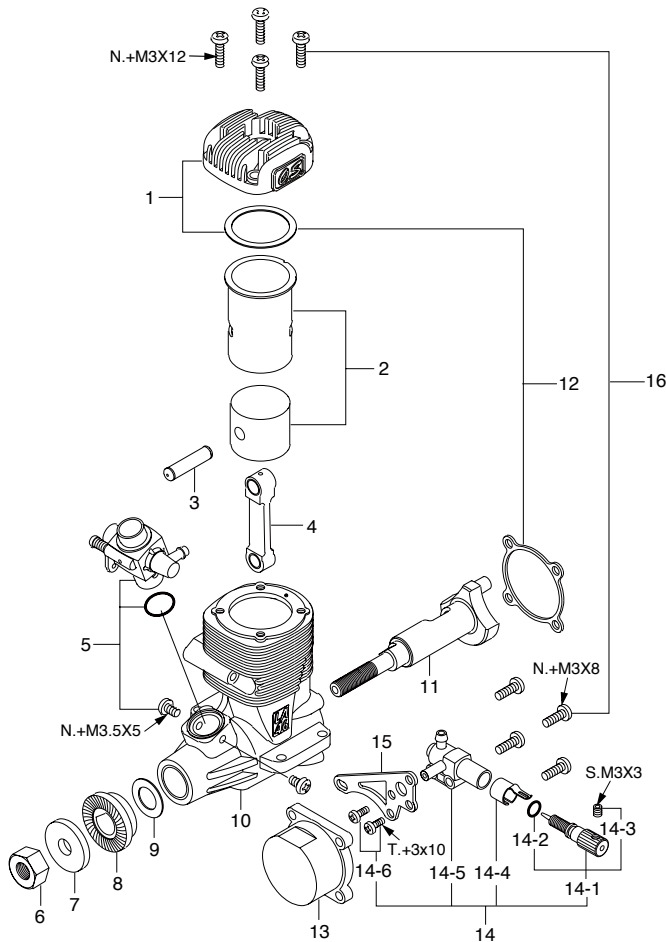

MAX-46LA (Silver)

(13393)

TYPE 40D

(24081000)

*Type of screw

C...Cap Screw M...Oval Fillister-Head Screw

F...Flat Head Screw N...Round Head Screw S...Set Screw

No.	Code No.	Description
1	24004110	Cylinder Head
2	24003100	Cylinder & Piston Assembly
3	45806000	Piston Pin
4	24005000	Connecting Rod
5	24081000	Carburettor Complete (40D)
6	23210007	Propeller Nut
7	24009000	Propeller Washer
8	24008000	Drive Hub
9	22020001	Thrust Washer
10	24001110	Crankcase
11	23302000	Crankshaft
12	24014100	Gasket Set
13	24007110	Cover Plate
14	26582900	Needle Valve Assembly
14-1	24081970	Needle Assembly
14-2	24981837	"O" Ring (2pcs.)
14-3	26381501	Set Screw
14-4	26711305	Ratchet Spring
14-5	26582910	Needle Valve Body
14-6	26582920	Needle Valve Body Retaining Screw
15	24007120	Needle Valve Assembly Bracket
16	24013000	Screw Set
	71605300	Glow Plug A3
	23325020	E-3030 Silencer Assembly
	22681957	Exhaust Pressure Nipple
	23325320	Assembly Screw
	23325400	Retaining Screw (N.+M3x30 2pcs.)

No.	Code No.	Description
1	21281410	Throttle Lever Assembly
1-1	22081313	Throttle Lever Retaining Screw
2	24081200	Carburetor Rotor
3	24081600	Air-bleed Screw
4	24081100	Carburetor Body
5	24081300	Throttle Stop Screw
6	22615000	Carburetor Rubber Gasket
7	23081706	Carburetor Retaining Screw