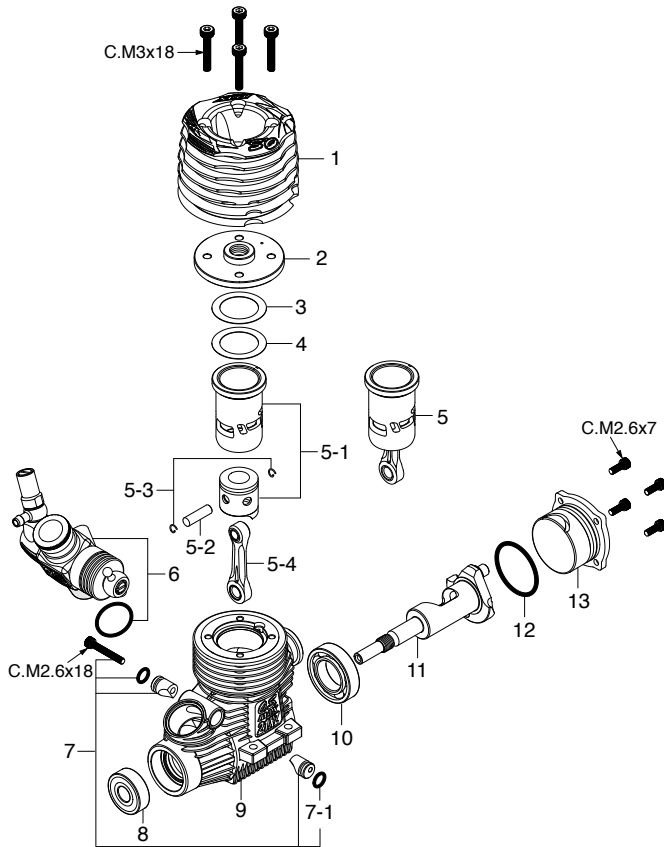

MAX-21XR-B Ver.II

(1AW00)

TYPE 21J3-I

(2AW81000)

* Type of screw

C...Cap Screw B...Binding Screw M...Oval Fillister-Head Screw
F...Flat Head Screw T...Tapping Screw N...Round Head Screw S...Set Screw

CAP SCREW SETS (10pcs./set)

Code No.	Size	Pcs. used in an engine
79871020	M2.6x7	Cover Plate Retaining Screw (4pcs.)
79871055	M2.6x18	Carburetor Retainer Retaining Screw (1pc.)
79871180	M3x18	Cylinder Head Retaining Screw (4pcs.)

No.	Code No.	Description
1	2AW04000	Outer Head 21XR-B Ver.2
2	22204010	Inner Head 21XR-B
3	22014160	Head Gasket Set (0.2mm) 21XZ-R
4	22203010	Built-up Parts Set 21XR-B
4-1	22203000	Cylinder & Piston Assembly 21XR-B
4-2	22016000	Piston Pin 21XZ-R
4-3	21817000	Piston Pin Retainer 4mm (2pcs.) 12TG,21VG,28XZ
4-4	23605012	Connecting Rod w/piston pin retainers (3pcs.) 21XR-B
5	2AW81000	Carburetor Complete (Type 21J3-I)
6	23981740	Carburetor Retainer Assembly 21E,21H,21J
6-1	24881824	"O" Ring (2pcs.) (7B)
7	23731020	Crankshaft Ball Bearing (Front) 21XZ-B
8	2AW01000	Crankcase 21XR-B Ver.2
9	23730020	Crankshaft Ball Bearing (Rear) 21V-SPEC,28XZ,30VG
10	2AW02000	Crankshaft 21XR-B Ver.2
11	23107100	Cover Gasket (S-22) 21XZ,30VG,35AX
12	22417100	Cover Plate 21XZ-B Ver.2
	71641300	Glow Plug P3 (TURBO)
	71533272	Carburetor Reducer 7mm (Yellow) w/ "O" Ring (2pcs.)
	22615000	"O" Ring (1pc.) 2A-3A,20C,20D
	71533000	Carburetor Reducer 8mm (Red) w/ "O" Ring (2pcs.)
	22615000	"O" Ring (1pc.) 2A-3A,20C,20D
	22826140	Exhaust Seal Ring (2pcs.) 21VZ,30VG

No.	Code No.	Description
1	22082600	Mixture Control Valve Assembly (21M) 21XZ-R
1-1	46066319	"O" Ring (L) (2pcs.) P-3
1-2	22781800	"O" Ring (S) (2pcs.) 10D,10F,1H-3H,20E
2	22082970	Needle Assembly (21M) 21XZ-R
2-1	46066319	"O" Ring (2pcs.) P-3
3	22082940	Needle Holder Assembly (21M) 21XZ-R
3-1	22082950	No.15 Universal Nipple Assembly
4	22848160	Throttle Stop Screw (21J)
4-1	27881820	"O" Ring (S) (2pcs.)
5	71533385	Carburetor Reducer (8.5mm Purple)
5-1	22615000	"O" Ring (1pc.) 2A-3A,20C,20D
6	22082100	Carburetor Body (w/Thermo Insulator) (21M) 21XZ-R
6-1	23781110	Thermo Insulator 21C,21H,21E,20K
7	22082200	Slide Valve (21M) 21XZ-R
8	22082350	Metering Needle Assembly (21M) 21XZ-R Ver.2
8-1	27881820	"O" Ring (S) (2pcs.) S-3
9	23981520	Dust Cover (21,30VG) 21E,21F,21J
10	23781400	Ball Link No.3
10-1	26381501	Set Screw
11	29015019	Carburetor Rubber Gasket 20E,60F,60MC,70D