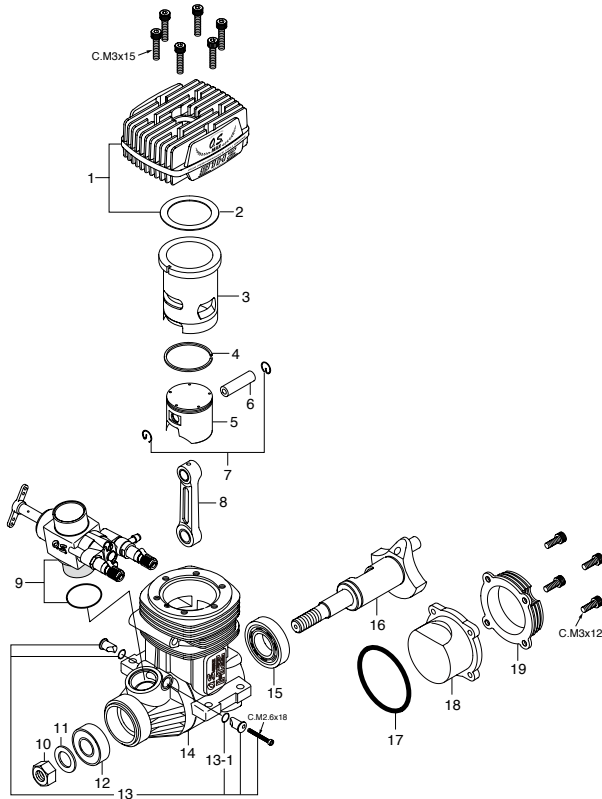

CAP SCREW SETS (10pcs./sets)

Code No.	Size	Pcs. used in an engine
79871055	M2.6x18	Retainer Screw (1pc.)
79871140	M3x12	Cover Plate Retaining Screw (4pcs.)
79871150	M3x15	Cylinder Head Retaining Screw (6pcs.)

* Type of screw

C...Cap Screw M...Oval Fillister-Head Screw

F...Flat Head Screw N...Round Head Screw S...Set Screw

No.	Code No.	Description
1	29074000	Heatsink Head
2	29061405	Head Gasket
3	29073100	Cylinder Liner
4	29503400	Piston Ring
5	29073200	Piston
6	26606008	Piston Pin
7	27917000	Piston Pin Retainer (2pcs.)
8	29505010	Connecting Rod
9	29085000	Carburetor Complete 61B
10	45010002	Propeller Nut
11	46120000	Thrust Washer
12	26731002	Crankshaft Ball Bearing (Front)
13	29081720	Carburetor Retainer Assembly
13-1	45566310	"O" Ring
14	29071000	Crankcase
15	27930000	Crankshaft Ball Bearing (Rear)
16	29072000	Crankshaft
17	29061410	Cover Gasket
18	29067000	Cover Plate
19	29077100	Crankcase Heatsink
	71608001	Glow Plug No.8
	71705100	Needle Control Arm
	41621100	Needle Adjusting Screw
	29061406	Head Gasket (0.2mm)

No.	Code No.	Description
1	27381410	Throttle Lever Assembly
1-1	22826131	Throttle Lever Retaining Screw (2pcs.)
2	29085200	Carburetor Rotor
2-1	46215000	"O"Ring
3	29085510	Mixture Control Valve Assembly
3-1	27881810	"O"Ring (L) (2pcs.)
3-2	27881800	"O"Ring (S) (2pcs.)
3-3	27881820	"O"Ring (2pcs.)
4	45581820	Rotor Guide Screw
5	29085100	Carburetor Body
6	27881330	Mixture Control Screw
7	27681340	Mixture Control Valve Stopper
8	29085900	Needle Valve Assembly (Main Needle)
8-1	29085910	Needle Assembly
8-2	24981837	"O"Ring (2pcs.)
8-3	29085940	Needle Valve Holder Assembly
8-4	26711305	Ratchet Spring
9	29085950	Fuel Inlet
10	27981900	Needle Valve Assembly
10-1	27981910	Needle Assembly
10-2	24981837	"O"Ring (2pcs.)
10-3	27381940	Needle Valve Holder Assembly
10-4	26711305	Ratchet Spring
11	27984900	Thermo Insulator
12	27915000	Carburetor Rubber Gasket
	41621100	Needle Adjusting Screw (5pcs.)