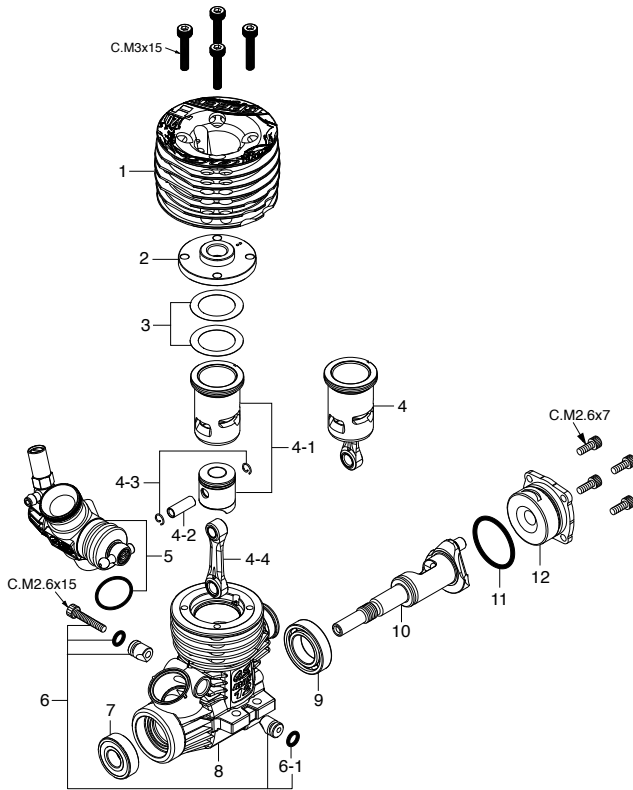

O.S. SPEED T1201

(1A400)

TYPE 12F3-B

(2A481000)

* Type of screw

C...Cap Screw B...Binding Screw M...Oval Fillister-Head Screw
F...Flat Head Screw T...Tapping Screw N...Round Head Screw S...Set Screw

CAP SCREW SETS (10pcs./set)

Code No.	Size	Pcs. used in an engine
79871020	M2.6x7	Cover Plate Retaining Screw (4pcs.)
79871050	M2.6x15	Carburetor Retainer Retaining Screw (1pc.)
79871150	M3x15	Cylinder Head Retaining Screw (4pcs.)

No.	Code No.	Description
* 1	2A404000	Outer Head OSSPEED T1201
* 2	2A404100	Inner Head OSSPEED T1201
* 3	2A404160	Head Gasket Set (0.1mm, 0.15mm) T1201
* 4	2A403010	Built-Up Parts Set (CP) OSSPEED T1201
* 4-1	2A403000	Cylinder & Piston Assembly OSSPEED T1201
4-2	21656000	Piston Pin 12XZ
4-3	2PA17000	O.S.SPEED Piston Pin Retainer 2 (6pcs.)
4-4	2A405001	Connecting Rod w/piston pin retainers (3pcs.)
* 5	2A481000	Carburetor Complete (Type 12F3(B))
6	21538170	Carburetor Retainer Assembly OSSPEED 12TZ SPEC2
6-1	24881824	"O" Ring (2pcs.) (7B)
7	21630500	Ball Bearing (F) 12
* 8	2A401000	Crankcase OSSPEED T1201
9	21931100	Ceramic Bearing (R) OSSPEED 12TZ SPEC2
* 10	2A402000	Crankshaft OSSPEED T1201
11	21921800	"O" Ring (1pc.) (S-16)
* 12	2A407000	Cover Plate OSSPEED T1201
	71642060	Glow Plug RP6
	21427200	Exhaust Seal Ring (2pcs.) 12TG,TZ
	21682950	Dust Cap Set (3mm 1pc,16mm 2pcs.) (12F-B) 12XZ

Items marked * are available for only limited time.
(One year after discontinuing the production)

No.	Code No.	Description
1	21682600	Mixture Control Valve Assembly 12F2
1-1	27881820	"O" Ring (L) (2pcs.) (S-3)
1-2	22781800	"O" Ring (S) (2pcs.) 10D,10F,1H-3H,20E
2	21681900	Needle Valve Assembly 12F-B
2-1	21538900	Needle 12F.11H,11K,12D
2-2	27881820	"O" Ring (2pcs.) (S-3)
2-3	21682940	Needle Hoolder (12F-B) 12XZ
2-4	2AP81950	No.21 Universal Nipple Assembly
3	71533255	Carburetor Reducer (5.5mm Red) ALUMINUM
3-1	22615000	"O" Ring (1pc.) 2A-3A,20C,20D
4	21982620	Throttle Stop Screw 12D,11H,11K
4-1	22781800	"O" Ring (S) (2pcs.) 10F,10F,1H-3H,20E
5	21682100	Carburetor Body (w/Thermo Insulator) (12F-B)
5-1	21982900	Thermo Insulator 11H,11K,11L
* 6	2A481200	Slide Valve (12F3) OSSPEED T1201
7	21682510	Metering Needle Assembly (12F2)
7-1	22781800	"O" Ring (S) (2pcs.) 10D,10F,1H-3H,20E
8	21982520	Dust Cover 12 12D,11H,11K
9	23818430	Ball Link No.5
9-1	26381501	Set Screw (1pc.)
10	22615000	Carburetor Rubber Gaske 2A-3A,20C,20D

Items marked * are available for only limited time.
(One year after discontinuing the production)