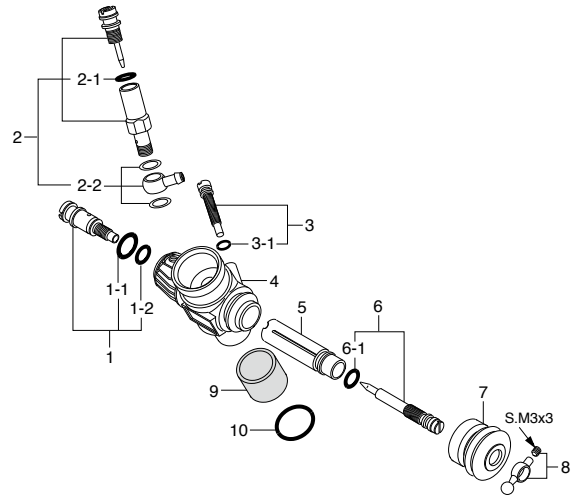

MAX-18TZ(P)-T

(11940)

TYPE 11K

(21982000)

*Type of screw

C...Cap Screw B...Binding Screw M...Oval Fillister-Head Screw
F...Flat Head Screw T...Tapping Screw N...Round Head Screw S...Set Screw

No.	Code No.	Description
1	21914010	Outer Head (BLUE) 18TZ
2	21914110	Inner Head 18TZ
3	21913010	Cylinder & Piston Assembly 18TZ
4	21816000	Piston Pin 18CV-R,RX,18TZ
5	21817000	Piston Pin Retainer (2pcs.) 12TG,21VG,28XZ
6	21915000	Connecting Rod 18TZ,18-21TM
7	21982000	Carburetor Complete (Type 11K) 21-18TM
8	25381701	Carburetor Retainer Assembly 12TZ,18TZ,12TG
9	23731000	Crankshaft Ball Bearing (Front) 21VZ,VG,30VG,28
10	21911030	Crankcase 18TZ
11	21931010	Crankshaft Ball Bearing (Rear) 12TZ,18TZ,18TM
12	21912010	Crankshaft 18TZ(P)
13	21824000	Gasket Set 18CV-R,RX
14	21917000	Cover Plate 12TZ-18TZ
15	23763000	Screw Set 12TG,21VZ-R
	71641300	Glow Plug P3
	21427200	Exhaust Seal Ring 12TG,TZ

No.	Code No.	Description
1	21982700	Mixture Control Valve Assembly 12F-B
1-1	27881820	"O" Ring(L) (2pcs.) (S-3)
1-2	22781800	"O" Ring(S) (2pcs.) 10D,10F,1H-3H,20E
2	21285901	Needle Valve Assembly 12E,10D,10J,10K,10M
2-1	27881820	"O" Ring (2pcs.) (S-3)
2-2	21881950	No.14 Universal Nipple Assembly
3	21982620	Throttle Stop Screw 12D,11H,11K
3-1	22781800	"O" Ring(S) (2pcs.) 10D,10F,1H-3H,20E
4	21982100	Carburetor Body (w/Thermo Insulator) (11K) 21-18TM
5	21982210	Slide Valve 12D,11H,11K
6	21982540	Metering Needle Assembly 11K 21-18TM
6-1	22781800	"O" Ring(S) (2pcs.) 10D,10F,1H-3H,20E
7	21982520	Dust Cover 12D,11H,11K
8	23818430	Ball Link No.5
9	21982900	Thermo Insulator 11H,11K,11L
10	22615000	Carburetor Rubber Gasket 2A-3A,20C,20D