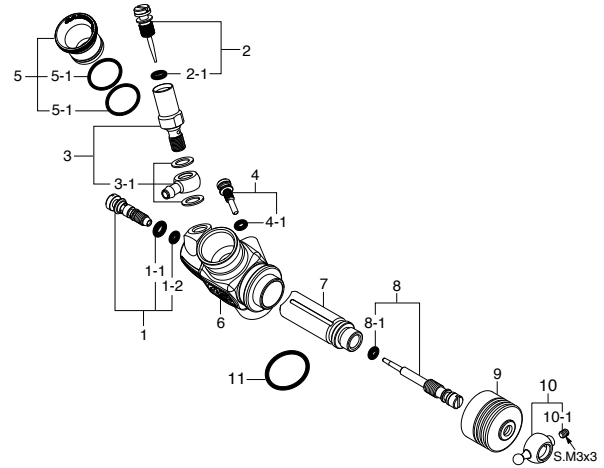

O.S. SPEED R2102

(1A100)

TYPE 21M2(B)

(2A081001)

* Type of screw

C...Cap Screw B...Binding Screw M...Oval Fillister-Head Screw

F...Flat Head Screw T...Tapping Screw N...Round Head Screw S...Set Screw

CAP SCREW SETS (10pcs./set)

Code No.	Size	Pcs. used in an engine
79871020	M2.6x7	Cover Plate Retaining Screw (4pcs.)
79871055	M2.6x18	Carburetor Retainer Retaining Screw (1pc.)
79871180	M3x18	Cylinder Head Retaining Screw (4pcs.)

No.	Code No.	Description
* 1	2A104000	Outer Head OSSPEED R2102
* 2	2A004100	Inner Head OSSPEED R2101
3	2A004160	Head Gasket Set (0.1mm / 0.15mm) R2101
* 4	2A003010	Built-Up Parts Set (CP) OSSPEED R2101
* 4-1	2A003000	Cylinder & Piston Assembly OSSPEED R2101
4-2	22016000	Piston Pin 21XZ-R
4-3	2AP17000	O.S. SPEED Piston Pin Retainer 2 (6pcs.)
4-4	23755024	Connecting Rod w/piston pin retainers (3pcs.)
* 5	2A081001	Carburetor Complete (Type 21M2(B))
6	23981740	Carburetor Retainer Assembly 21E,21H,21J
6-1	24881824	"O" Ring (2pcs.) (TB)
7	23731000	Crankshaft Ball Bearing (Front) 21VZ,VG,30VG,28
* 8	2A001000	Crankcase OSSPEED R2101
9	23730050	Ceramic Bearing (Rear) OSSPEED 21V
* 10	2A002000	Crankshaft OSSPEED R2101
11	23107100	Cover Gasket (S-22) 21XZ,30VG,35AX
* 12	2A007000	Cover Plate OSSPEED R2101
* 2A104100		Inner Head OSSPEED R2102
	71642070	Glow Plug RP7 (T-Plug)
	22826140	Exhaust Seal Ring (2pcs.) 21VZ,30VG
	71801110	O.S. SPEED Flywheel Collet (2pcs.)
	22884254	O.S. SPEED Dust Cap Set For 12-30 Class 3mm (2pcs.)/16mm (2pcs.)/18mm (1pc)

* marked parts are available only for limited period (one year after finishing the production).

No.	Code No.	Description
1	22082600	Mixture Control Valve Assembly (21M) 21XZ-R
1-1	46066319	"O" Ring (L) (2pcs.) P-3
1-2	22781800	"O" Ring (S) (2pcs.) 10D,10F,1H-3H,20E
2	22082970	Needle Assembly (21M) 21XZ-R
2-1	46066319	"O" Ring (2pcs.) P-3
3	22082940	Needle Holder Assembly (21M) 21XZ-R
3-1	22082950	No.15 Universal Nipple Assembly
4	22848160	Throttle Stop Screw (21J)
4-1	27881820	"O" Ring (S) (2pcs.) (S-3)
5	71533085	Carburetor Reducer (8.5mm Red) ALUMINUM
5-1	22615000	"O" Ring (1pc.) 2A-3A,20C,20D
6	22082110	Carburetor Body 21M(B)
7	22082200	Slide Valve (21M) 21XZ-R
* 8	2A081610	Metering Needle Assembly R2101
8-1	27881820	"O" Ring (S) (2pcs.) (S-3)
9	23981520	Dust Cover (21,30VG) 21E,21F,21J
10	23781400	Ball Link No.3
10-1	26381501	Set Screw (1pc.)
11	29015019	Carburetor Rubber Gasket 20E,60F,60MC,70D

* marked parts are available only for limited period (one year after finishing the production).