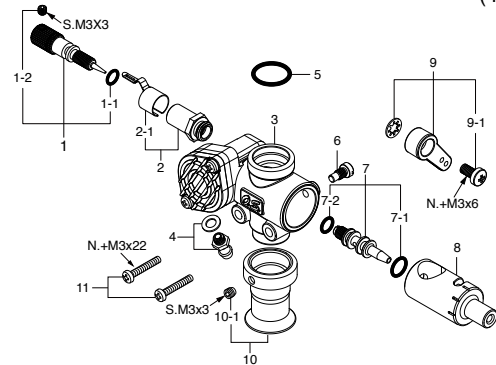

* Type of screw

C...Cap Screw B...Binding Screw M...Oval Fillister-Head Screw

F...Flat Head Screw T...Tapping Screw N...Round Head Screw S...Set Screw

CAP SCREW SETS (10pcs./sets)

Code No.	Size	Pcs. used in an engine
79871020	M2.6x7	Cam Cover Retaining Screw (2pcs.)
79871030	M2.6x10	Rocker Cover Retaining Screw (2pcs.) Intake Manifold Retaining Screw (2pcs.)
79871110	M3x8	Cover Plate Retaining Screw (4pcs.)
79871120	M3x10	Rocker Support Retaining Screw (1pc.)
79871200	M3x20	Cylinder Head Retaining Screw (5pcs.)

No.	Code No.	Description
1	24081970	Needle Assembly 40LA,75AX,91FX,FS91S2
1-1	24981837	"O" Ring (2pcs.)
1-2	26381501	Set Screw
2	27381940	Needle Valve Holder Assembly 20C,60U,70D,7H
2-1	26711305	Ratchet Spring No.4
3	44982100	Carburetor Body (61P) FSα-110-P
4	22681953	Fuel Inlet (No.1)
5	46115000	Carburetor Rubber Gasket (1pc.) (S-11.2)
6	45581820	Rotor Guide Screw 20C,60MC,70D
7	45582300	Mixture Control Valve Assembly 70N,60F
7-1	46066319	"O" Ring (L) (2pcs.) (P-3)
7-2	24881824	"O" Ring (S) (2pcs.) (7B)
8	44982200	Carburetor Rotor (61P) FSα-110-P
9	27881400	Throttle Lever Assembly 70N,C14,60F,70D
9-1	22081313	Throttle Lever Retaining Screw 1A-3A
10	44881300	Velocity Stack FSα-81,110,110-P
10-1	26381501	Set Screw
11	45581700	Carburetor Retaining Screw (2pcs.) FS70S-120S

No.	Code No.	Description
1	44904200	Rocker Cover FSα-110
2	45761600	Rocker Arm Retainer (2pcs.) FS26S-120S,70U
3	44961400	Rocker Support (1pc.) FSα-110
4	45561110	Rocker Arm (1pc.) FS120S3,FT300
5	45061202	Tappet Adjusting Screw (1pair) FS,FT,FF,FR,IL
6	45560410	Split Cotter (2pcs.) FS120S3,SE,GF30
7	45560310	Valve Spring Retainer (1pc.) FS120S3,SE
8	45560210	Intake Valve Spring (1pc.) FS120S3,SE
9	45560220	Exhaust Valve Spring (1pc.) FS120S3,SE
10	45560130	Intake Valve (1pc.) FS120S3,SE
11	45560140	Exhaust Valve (1pc.) FS120S3,SE
12	44904100	Cylinder Head (W/Gasket) FSα-110
12-1	44901460	Cylinder Head Gasket (1pc.) FSα-110
13	44969430	Intake Manifold (1pc.) FSα-110-P
14	44982000	Carburetor Complete (Type 61P) FSα-110-P
15	44903400	Piston Ring FSα-110
16	44903200	Piston FSα-110
17	44906000	Piston Pin FSα-110
18	27917000	Piston Pin Retainer (2pcs.) 91FX,91SZ,91SX-H
19	44805000	Connecting Rod FSα-81
20	44903100	Cylinder Liner FSα-110
21	72508100	Pump Unit PD-08 FS200SP,GF30
22	44907030	Cover Plate FSα-110-P
22-1	29061410	Cover Gasket FS200S,91SZ,GF30
23	44902000	Crankshaft FSα-110
24	45630000	Crankshaft Ball Bearing (Rear) FSα-81,FS70S,S2
25	44901000	Crankcase FSα-110
26	45231100	Camshaft Ball Bearing (1pc.) FS40-120S
27	44962000	Camshaft FSα-110