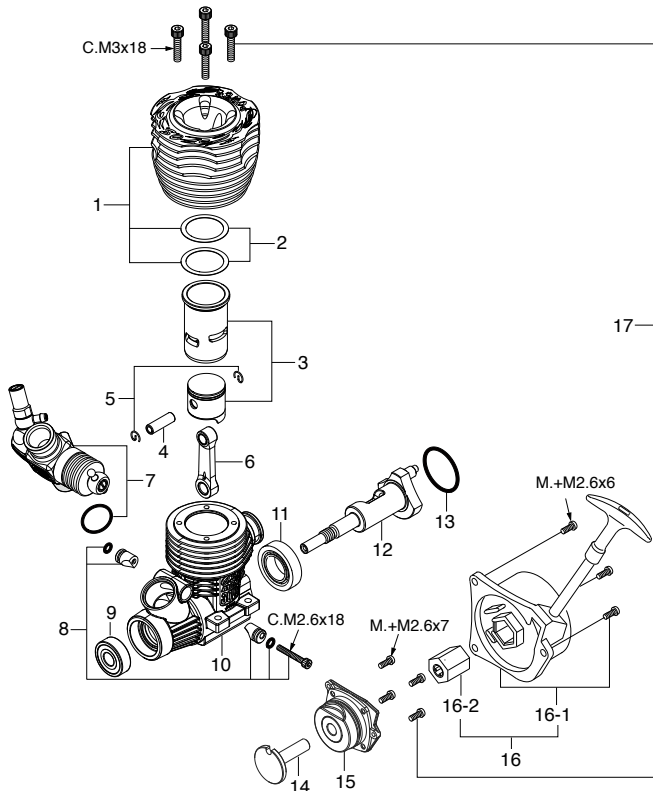

* Type of screw

C...Cap Screw B...Binding Screw M...Oval Fillister-Head Screw
F...Flat Head Screw T...Tapping Screw N...Round Head Screw S...Set Screw

No.	Code No.	Description
1	23924000	Heatsink Head 30VG
2	23914100	Head Gasket 0.2mm (2pcs.) 30VG(P)
3	23923000	Cylinder & Piston Assembly 30VG
4	23916000	Piston Pin 30VG,25AX
5	24517000	Piston Pin Retainer (2pcs.) 30VG,37SZ,46VX
6	23915000	Connecting Rod 30VG
7	23981010	Carburetor Complete (Type 21E) 30VG(P)
8	23981740	Carburetor Retainer Assembly 21E,21H,21J
9	23731000	Crankshaft Ball Bearing (Front) 21VZ,VG,30VG,28
10	23911000	Crankcase 30VG
11	23730020	Crankshaft Ball Bearing (Rear) 21SPEC,28XZ,30VG
12	23912010	Crankshaft 30VG(P)-X
13	23107100	Cover Gasket (S-22) 30VG,21VZ,VG
14	23612050	Starting Shaft 21VG-30VG(P)-X
15	23611800	Rear Adaptor 21VG-PX,30VG(P)-X
16	73009000	N3 Recoil Starter Assembly 21-30VG-X
16-1	73009100	N3 Recoil Starter Body 30VG(P)-X
16-2	73008200	One-way Clutch 18TZ-TX,30VG-X
17	23911300	Screw Set 30VG(P)-X
	71608001	Glow Plug No.8
	22826140	Exhaust Seal Ring 21VZ,30VG
	72413000	Super Air Cleaner 203 Assembly (W/2 filter elements)
	72413200	203 Filter Elements (4pcs.)

No.	Code No.	Description
1	22848160	Mixture Control Screw (21J)
1-1	27881820	"O" Ring (2pcs.) (S-3)
2	23618190	Needle Valve Assembly 21E,20E
2-1	23618197	Needle Assembly 21C,21E,21F,20E,21J
2-2	46066319	"O" Ring (2pcs.) P-3
2-3	23618194	Needle Holder Assembly 21C,21E,21F,21J
2-4	23818176	Fuel Inlet No.9
3	23981110	Carburetor Body 21E 30VG(P)
4	23981210	Slide Valve 21E,21F
5	23981500	Metering Needle Assembly 21E 30VG(P)
5-1	27881820	"O" Ring (2pcs.) (S-3)
6	23981520	Dust Cover (21,30VG) 21E,21F,21J
7	23781400	Ball Link (No.3)
8	23781110	Thermo Insulator 21C,21H,21E,20K
9	29015019	Carburetor Rubber Gasket 20E,60F,60MC,70D