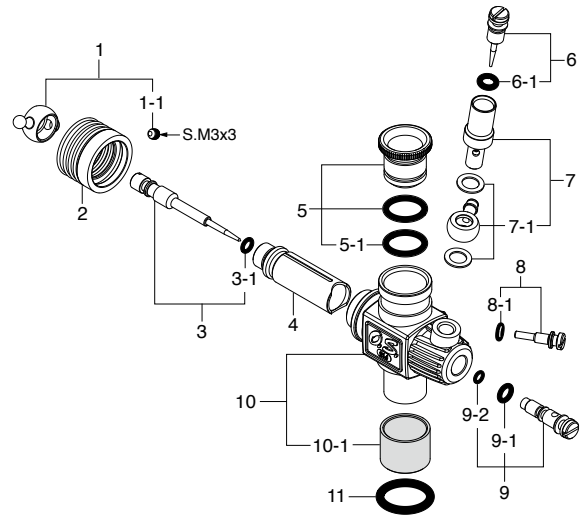

* Type of screw

C...Cap Screw B...Binding Screw M...Oval Fillister-Head Screw
F...Flat Head Screw T...Tapping Screw N...Round Head Screw S...Set Screw

CAP SCREW SETS (10pcs./set)

Code No.	Size	Pcs. used in an engine
79871020	M2.6x7	Cover Plate Retaining Screw (4pcs.)
79871055	M2.6x18	Carburetor Retainer Retaining Screw (1pc.)
79871180	M3x18	Cylinder Head Retaining Screw (4pcs.)

No.	Code No.	Description
1	22843200	Outer Head 28XZ
2	22843100	Inner Head 28XZ
3	23914100	Head Gasket 0.2mm (2pcs.) 30VG
4	22841410	Head Gasket 0.1mm (2pcs.) 28XZ
5	22843000	Cylinder & Piston Assembly 28XZ
6	22846000	Piston Pin 28XZ
7	21817010	OSSPEED Piston Pin Retainer 4mm (6pcs.)
8	22845000	Connecting Rod 28XZ
9	22848011	Carburetor Complete (Type 21J2(B) R9.0) 21-28
10	23981740	Carburetor Retainer Assembly 21E,21H,21J
10-1	24881824	"O" Ring (2pcs.) (7B)
11	23731000	Crankshaft Ball Bearing (Front) 21VZ,VG,30VG,28
12	22841000	Crankcase 28XZ
13	23730020	Crankshaft Ball Bearing (Rear) 21SPEC,28XZ,30VG
14	22842000	Crankshaft
15	23764020	Cover Gasket (S-22) 30VG,21VZ,VG
16	22847000	Cover Plate 28XZ
	71641300	Glow Plug T-P3
	22841410	Head Gasket 0.1mm (2pcs.) 28XZ
	22826140	Exhaust Seal Ring 21VZ,30VG
	71533000	Carburetor Reducer 8mm (RED) w/ "O" Ring (2pcs.)
	22615000	"O" Ring (1pc.) 2A-3A,20C,20D
	22884250	Dust Cap Set (3mm,16mm,18mm)

No.	Code No.	Description
1	23781400	Ball Link No.3
1-1	26381501	Retaining Screw
2	23981520	Dust Cover (21,30VG) 21E,21F,21J
3	23818340	Metering Needle Assembly 21C,21J
3-1	27881820	"O" Ring (2pcs.) (S-3)
4	22848210	Slide Valve 21J
5	71533010	Carburetor Reducer 9mm (BLUE)
5-1	22615000	"O" Ring 2A-3A,20C,20D
6	23618197	Needle Assembly 21C,21E,21F,20E,21J
6-1	46066319	"O" Ring P-3
7	22082940	Needle Holder Assembly (21M) 21XZ-R
7-1	22082950	Fuel Inlet (No.15)
8	22848160	Throttle Stop Screw (21J)
8-1	27881820	"O" Ring (S-3)
9	23781600	Mixture Control Valve Assembly 20K,21J
9-1	46066319	"O" Ring (L) (2pcs.) P-3
9-2	22781800	"O" Ring (S) (2pcs.) 10D,10F,1H-3H,20E
10	22481102	Carburetor Body (w/Thermo Insulator) 21J2(B)
10-1	23781110	Thermo Insulator 21C,21H,21E,20K
11	29015019	Carburetor Rubber Gasket 20E,60F,60MC,70D