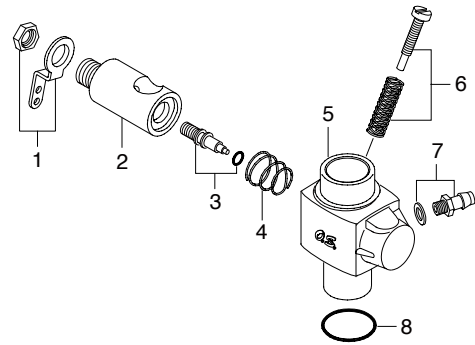

* Type of screw

C...Cap Screw M...Oval Fillister-Head Screw

F...Flat Head Screw N...Round Head Screw S...Set Screw

No.	Code No.	Description
1	21504010	Cylinder Head
2	21503010	Cylinder & Piston Assembly
3	21706000	Piston Pin
4	21205040	Connecting Rod
5	21581000	Carburetor (Type 10K)
6	21481700	Carburetor Retainer
7	20810007	Propeller Nut
8	21109005	Propeller Washer
9	21408000	Drive Hub
10	22631019	Crankshaft Ball Bearing (Front)
11	21501020	Crankcase
12	21230000	Crankshaft Ball Bearing (Rear)
13	21502000	Crankshaft
14	21514010	Gasket Set
15	21507000	Cover Plate Assembly
15-1	21507100	Cover Plate Body
15-2	26711305	Ratchet Spring
15-3	21781970	Needle
15-4	24981837	"O" Ring For Needle (2pcs.)
15-5	26381501	Set Screw
16	21513000	Screw Set
	71605300	Glow Plug A3
	21225000	871 Silencer
	22681957	Exhaust Pressure Nipple
	22325300	Assembly Screw
	21225500	Retaining Screw (2pcs.)

No.	Code No.	Description
1	22681430	Throttle Lever Assembly
2	21284200	Carburetor Rotor
3	21284600	Mixture Control Screw (W/O-Ring)
4	22481506	Rotor Spring
5	21581100	Carburetor Body
6	22681320	Throttle Stop Screw
7	22681953	Fuel Inlet (W/Washer)
8	22615000	Carburetor Rubber Gasket