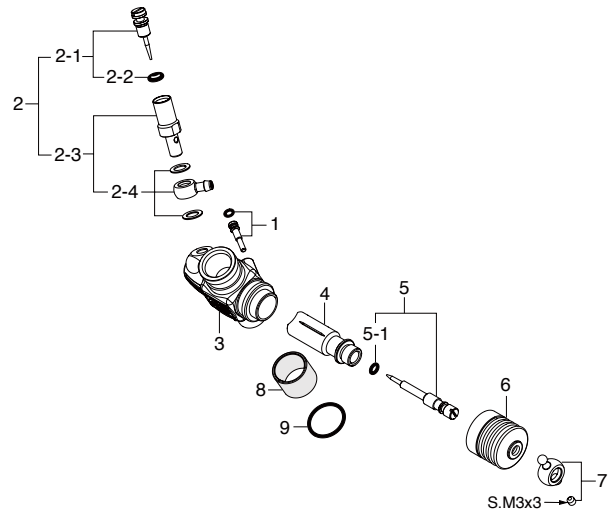

MAX-30VG(P)

(13961)

TYPE 21E

(23981010)

* Type of screw

C...Cap Screw B...Binding Screw M...Oval Fillister-Head Screw

F...Flat Head Screw T...Tapping Screw N...Round Head Screw S...Set Screw

No.	Code No.	Description
1	23924000	Heatsink Head 30VG
2	23914100	Head Gasket 0.2mm (2pcs.) 30VG(P)
3	23923000	Cylinder & Piston Assembly 30VG
4	23916000	Piston Pin 30VG,25AX
5	24517000	Piston Pin Retainer (2pcs.) 30VG,37SZ,46VX
6	23915000	Connecting Rod 30VG
7	23981010	Carburetor Complete (Type 21E) 30VG(P)
8	23981740	Carburetor Retainer Assembly 21E,21H,21J
9	23731000	Crankshaft Ball Bearing (Front) 21VX, VG,30VG,28
10	23911000	Crankcase 30VG
11	23730020	Crankshaft Ball Bearing (Rear) 21SPEC,28XZ,30VG
12	23912000	Crankshaft 30VG
13	23107100	Cover Gasket (S-22) 30VG,21VZ, VG
14	23927000	Cover Plate 30VG
15	23763010	Screw Set 30VG,21VZ, VG
	71608001	Glow Plug No.8
	22826140	Exhaust Seal Ring 21VZ,30VG
	72413000	Super Air Cleaner 203 Assembly (W/2 filter elements)
	72413200	203 Filter Elements (4pcs.)

No.	Code No.	Description
1	22848160	Mixture Control Screw (21J)
1-1	27881820	"O" Ring (2pcs.) (S-3)
2	23618190	Needle Valve Assembly 21E,20E
2-1	23618197	Needle Assembly 21C,21E,21F,20E,21J
2-2	46066319	"O" Ring (2pcs.) P-3
2-3	23618194	Needle Holder Assembly 21C,21E,21F,21J
2-4	23818176	Fuel Inlet No.9
3	23981110	Carburetor Body 21E 30VG(P)
4	23981210	Slide Valve 21E,21F
5	23981500	Metering Needle Assembly 21E 30VG(P)
5-1	27881820	"O" Ring (2pcs.) (S-3)
6	23981520	Dust Cover (21,30VG) 21E,21F,21J
7	23781400	Ball Link (No.3)
8	23781110	Thermo Insulator 21C,21H,21E,20K
9	29015019	Carburetor Rubber Gasket 20E,60F,60MC,70D