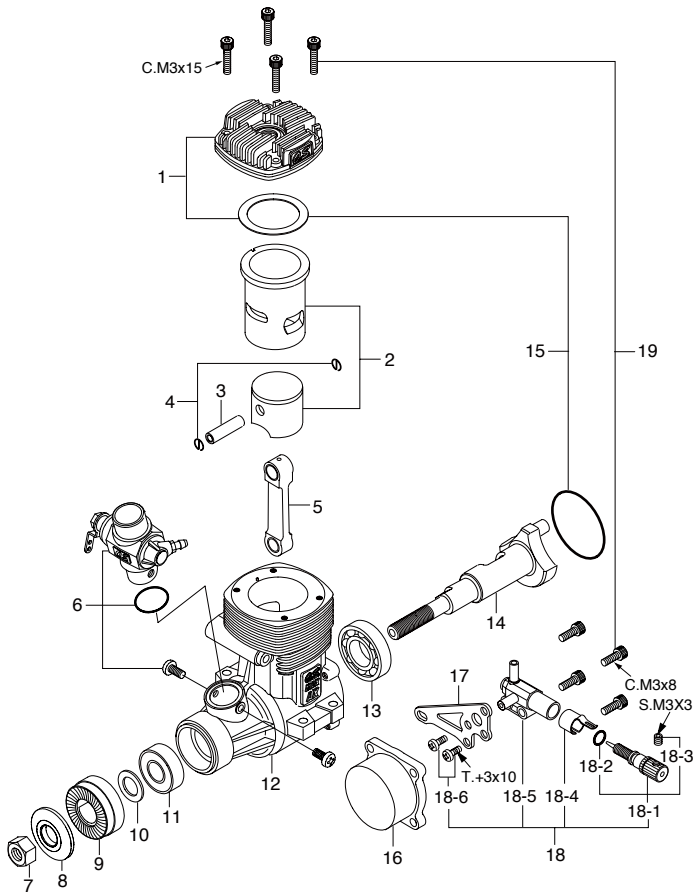

No.	Code No.	Description
1	22081408	Throttle Lever Assembly
2	22582200	Carburetor Rotor
3	29181620	Mixture Control Valve Assembly
3-1	46066319	"O" Ring (L) (2pcs.)
3-2	22781800	"O" Ring (S) (2pcs.)
4	22582100	Carburetor Body
5	45581820	Roter Guide Screw
6	22681953	Fuel Inlet (No.1)
7	44281970	Needle Assembly
7-1	24981837	"O" Ring (2pcs.)
7-2	26381501	Set Screw
8	27381940	Needle-valve Holder Assembly
8-1	26711305	Ratchet Spring
9	22615000	Carburetor Rubber Gasket
10	23081706	Carburetor Retaining Screw

* Type of screw

C...Cap Screw M...Oval Fillister-Head Screw

F...Flat Head Screw N...Round Head Screw S...Set Screw

No.	Code No.	Description
1	23404100	Cylinder Head
2	23403000	Cylinder Piston Assembly
3	23406000	Piston Pin
4	23405000	Connecting Rod
5	23482000	Carburetor Complete (Type 20F)
6	23210007	Propeller Nut
7	23009006	Propeller Washer
8	22808000	Drive Hub
9	22620003	Thrust Washer
10	22831000	Crankshaft Ball Bearing (F)
11	23401000	Crankcase
12	23430000	Crankshaft Ball Bearing (R)
13	23402100	Crankshaft
14	23414000	Gasket Set
15	23407000	Cover Plate Assembly
15-1	23407100	Cover Plate Body
15-2	22681953	Fuel Outlet (No.1)
15-3	22681980	Needle Assembly
15-4	24981837	"O" Ring
15-5	26381501	Set Screw
15-6	27381940	Needle Valve Holder Assembly
15-7	26711305	Ratchet Spring
16	22413009	Screw Set
	71608001	Glow Plug No.8
	23325020	E-3030 Silencer Assembly
	22681957	Pressure Fitting
	23325320	Assembly Screw
	22625404	Retaining Screw (N.+M3x27 2pcs.)

No.	Code No.	Description
1	22781401	Throttle Lever Assembly
1-1	22781411	Throttle Lever
1-2	22781420	Throttle Lever Fixing Screw
2	23481200	Carburetor Rotor
3	23481650	Mixture Control Valve Spring
4	26781506	Rotor Spring
5	23482100	Carburetor Body
5-1	24881824	"O" Ring (2pcs.)
6	45581820	Rotor Guide Screw
7	22681953	Fuel Inlet (No.1)
8	22615000	Carburetor Rubber Gasket
9	23081706	Carburetor Retaining Screw