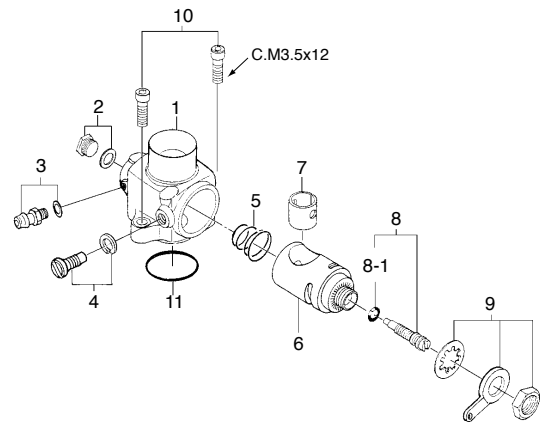

MAX-BGX-1 RING(RN)

(19301)

TYPE 8AA-RN

(29383010)

* Type of screw
C...Cap Screw M...Oval Fillister-Head Screw
F...Flat Head Screw N...Round Head Screw S...Set Screw

No.	Code No.	Description
1	29304000	Cylinder Head
2	29303100	Cylinder Liner
3	29303400	Piston Ring
4	29303200	Piston
5	29306000	Piston Pin
6	29317000	Piston Pin Retainer (2pcs.)
7	29305000	Connecting Rod
8	29383010	Carburetor Complete (Type 8AA-RN)
9	29310100	Propeller Lock Nut Set
10	29308000	Drive Hub
10-1	29208200	Woodruff Key
11	29320000	Thrust Washer
12	46231000	Crankshaft Ball Bearing (Front)
13	29301000	Crankcase
14	71704230	Remote Needle Valve Bracket (BGX-1)
15	28282000	Remote Needle Valve Assembly
15-1	28281970	Needle Assembly
15-2	24981837	"O" Ring
15-3	26381501	Set-Screw
15-4	26711305	Ratchet Spring No.4
15-5	46181950	Fuel Outlet
16	29330000	Crankshaft Ball Bearing (Rear)
17	29302000	Crankshaft
18	29314000	Gasket Set
19	29307000	Cover Plate
20	29313000	Screw Set
	71919000	Backplate Mount
	71608001	Glowplug No.8
	29325000	E-5010 Silencer
	29325300	Assembly Screw
	29325400	Retaining Screw (C.M5x20 2pcs.)
	29326000	Exhaust Adaptor

No.	Code No.	Description
1	29381100	Carburetor Body
2	22881300	Plug Screw
3	22681953	Fuel Inlet No.1
4	28281600	Rotor Guide Screw
5	28281500	Rotor Spring
6	28281200	Carburetor Rotor
7	28281210	Carburetor Insert
8	29381300	Mixture Control Screw Assembly
8-1	27881820	"O" Ring (2pcs.)
9	28281400	Throttle Lever Assembly
10	24925202	Carburetor Retaining Screw (2pcs.)
11	29315000	Carburetor Rubber Gasket