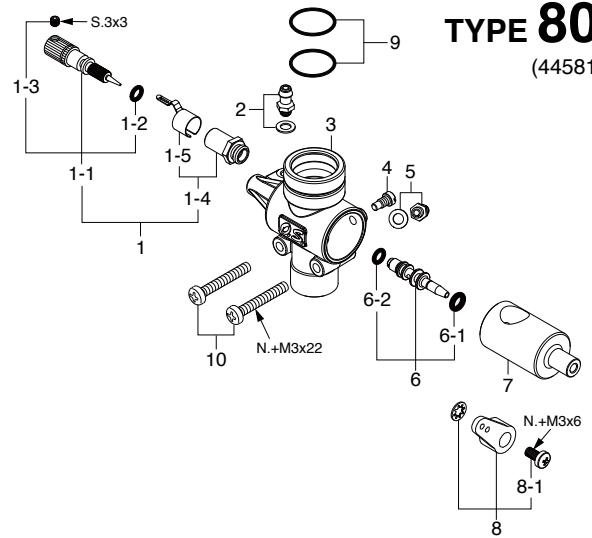

* Type of screw

C...Cap Screw B...Binding Screw M...Oval Fillister-Head Screw
F...Flat Head Screw T...Tapping Screw N...Round Head Screw S...Set Screw

CAP SCREW SETS (10pcs./sets)

Code No.	Size	Pcs. used in an engine
79871020	M2.6x7	Cam Cover Retaining Screw (3pcs.)
79871030	M2.6x10	Rocker Cover Retaining Screw (2pcs.)
79871040	M2.6x12	Silencer Assembly Screw (4pcs.)
79871120	M3x10	Cover Plate Retaining Screw (4pcs.)
79871080	M3.5x12	Rocker Support Retaining Screw (1pc.)
79871100	M3.5x20	Cylinder Head Retaining Screw (6pcs.)

No.	Code No.	Description
1	25581900	Needle-valve Assembly
1-1	22681980	Needle Assembly
1-2	24981837	"O" Ring (2pcs.)
1-3	26381501	Set Screw
1-4	27381940	Needle-valve Holder Assembly
1-5	26711305	Ratchet Spring No.4
2	22681953	Fuel Inlet (Nipple No.1)
3	44581100	Carburetor Body
4	45581820	Roter Guide Screw
5	45771000	Breather Nipple (Nipple No.5)
6	44581600	Mixture Control Valve Assembly
6-1	46066319	"O" Ring (L) (2pcs.)
6-2	24881824	"O" Ring (S) (2pcs.)
7	44581200	Carburetor Rotor
8	27881400	Throttle Lever Assembly
8-1	22081313	Throttle Lever Retaining Screw
9	44581500	Carburetor Rubber Gasket (2pcs.)
10	45581700	Carburetor Retaining Screw

No.	Code No.	Description
1	44504200	Rocker Cover
2	44514300	Rocker Cover Gasket
3	45761600	Rocker Arm Retainer (2pcs.)
4	44561400	Rocker Support
5	44561000	Rocker Arm (1pc.)
6	44561200	Tappet Adjusting Screw (1pair)
7	45560410	Split Cotter (2ps./1pair)
8	45560310	Valve Spring Retainer (1pc.)
9	45560210	Intake Valve Spring (1pc.)
10	45560220	Exhaust Valve Spring (1pc.)
11	44550000	Intake Valve (1pc.)
12	44551000	Exhaust Valve (1pc.)
13	44504100	Cylinder Head (W/Gasket)
14	44514100	Head Gasket (2pcs.)
15	44514110	Intake Manifold Gasket (2pcs.)
16	44569400	Intake Manifold
17	44581000	Carburetor Complete (Type 80N)
18	44503400	Piston Ring
19	44503200	Piston
20	44506000	Piston Pin
21	28117000	Piston Pin Retainer
22	44505001	Connecting Rod
23	44503100	Cylinder Liner
24	44507000	Cover Plate

No.	Code No.	Description
25	29061410	Cover Gasket
26	44502001	Crankshaft
27	27930000	Crankshaft Ball Bearing (Rear)
28	44501000	Crankcase (W/Screw)
29	45231100	Camshaft Ball Bearing (1pc.)
30	44562000	Camshaft
31	44501100	Cam Cover (W/Gasket)
31-1	44501110	Cam Cover Gasket
32	44566000	Push Rod (2pcs.)
33	44566100	Push Rod Cover (1pc.)
34	45566310	Push Rod Cover "O" Ring (2pcs.)
35	44564000	Cam Follower (2pcs.)
36	29431000	Crankshaft Ball Bearing (Front)
37	44508000	Drive Hub (W/Collet)
38	45910100	Lock Nut Set
39	44525000	F-6010 Silencer Assembly
39-1	44525100	Silencer Body
39-2	44525110	Silencer Gasket (2pcs.)
39-3	22681957	Pressure Nipple (No.7)
39-4	44525200	Exhaust Header Pipe Assembly
39-5	44525210	Exhaust Header Pipe Nut M16 (1pc.)
	71615009	Glow Plug Type F
	72200080	Needle Valve Extension Cable Set