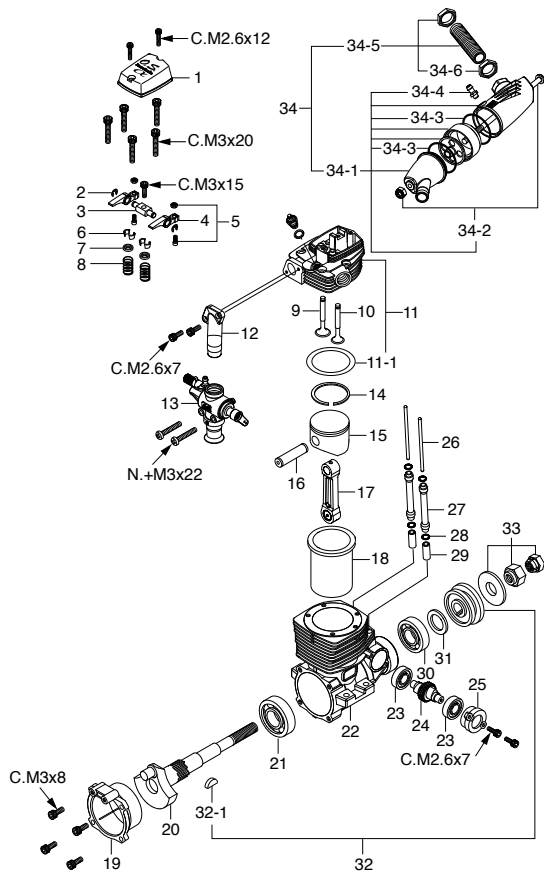

CAP SCREW SETS (10pcs./sets)

Code No.	Size	Pcs. used in an engine
79871020	M2.6x7	Cam Cover Retaining Screw (2pcs.) Intake Manifold Retaining Screw (2pcs.)
79871040	M2.6x12	Rocker Cover Retaining Screw (2pcs.)
79871110	M3x8	Cover Plate Retaining Screw (4pcs.)
79871150	M3x15	Rocker Support Retaining Screw (1pc.)
79871200	M3x20	Cylinder Head Retaining Screw (5pcs.)

No.	Code No.	Description
1	44881970	Needle Assembly
1-1	24981837	"O" Ring (2pcs.)
1-2	26381501	Set Screw
2	27381940	Needle Valve Holder Assembly
2-1	26711305	Ratchet Spring No.4
3	44082100	Carburetor Body
4	22681953	Fuel Inlet (No.1)
5	46115000	Carburetor Rubber Gasket (1pc.)
6	45581820	Rotor Guide Screw
7	45582300	Mixture Control Valve Assembly
7-1	46066319	"O" Ring (L) (2pcs.)
7-2	24881824	"O" Ring (S) (2pcs.)
8	44082200	Carburetor Rotor
9	27881400	Throttle Lever Assembly
9-1	22081313	Throttle Lever Retaining Screw
10	44881300	Velocity Stack
10-1	26381501	Set Screw
11	45581700	Carburetor Retaining Screw (2pcs.)

No.	Code No.	Description
1	44804200	Rocker Cover
2	45761600	Rocker Arm Retainer (2pcs.)
3	45961410	Rocker Support (1pc.)
4	47161100	Rocker Arm (1pc.)
5	45061202	Tappet Adjusting Screw (1pair)
6	45960400	Split Cotter (2pcs.)
7	45960310	Valve Spring Retainer (1pc.)
8	45960210	Valve Spring (1pc.)
9	44850000	Intake Valve (1pc.)
10	44851000	Exhaust Valve (1pc.)
11	44804100	Cylinder Head (W/Gasket)
11-1	44714100	Cylinder Head Gasket (1pc.)
12	44868000	Intake Manifold (1pc.)
13	44881000	Carburetor Complete (Type 60RA)
14	45903400	Piston Ring
15	45903200	Piston
16	45906000	Piston Pin
17	44805000	Connecting Rod
18	46103100	Cylinder Liner
19	44807000	Cover Plate
20	44802000	Crankshaft
21	45630000	Crankshaft Ball Bearing (Rear)
22	44801000	Crankcase
23	45231100	Camshaft Ball Bearing (1pc.)
24	45962000	Camshaft
25	44801100	Cam Cover
26	44066000	Push Rod (2pcs.)
27	44866100	Push Rod Cover (1pc.)
28	24881824	Push Rod Cover "O" Ring (2pcs.)

No.	Code No.	Description
29	45564000	Cam Follower (2pcs.)
30	26731002	Crankshaft Ball Bearing (Front)
31	46120000	Thrust Washer
32	44808000	Drive Hub (W/woodruff key)
32-1	29008219	Woodruff Key
33	45910100	Lock Nut Set
34	44825000	F-5030 Silencer Assembly
34-1	44825100	Silencer Body
34-2	44825400	Assembly Screw
34-3	44625410	Silencer Gasket (1pc.)
34-4	22681957	Pressure Nipple (No.7)
34-5	44825200	Exhaust Header Pipe Assembly
34-6	45626030	Exhaust Header Pipe Nut M11 (1pc.)
71615009		Glow Plug Type F