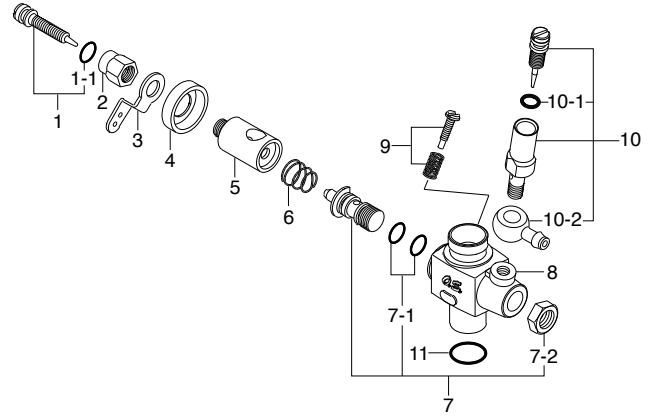

MAX-15CV-X

(11523)

TYPE 10E-R

(21481020)

* Type of screw

C...Cap Screw B...Binding Screw M...Oval Fillister-Head Screw

F...Flat Head Screw T...Tapping Screw N...Round Head Screw S...Set Screw

No.	Code No.	Description
1	21504030	Heatsink Head (Natural)
2	21503000	Cylinder & Piston Assembly 15CV-X,15LD
3	21706000	Piston Pin 15LA,FP,CV,LD
4	21205040	Connecting Rod 15LA,12-15CV,12LD
5	21481020	Carburetor Complete (Type 10E-R)
6	21481700	Carburetor Retainer 10E-R,10C,10L
7	20810007	Propeller Nut (M5) 10-15LA,15CV
8	21408000	Drive Hub 12-15CV,LD,12-18CVR
9	22631019	Crankshaft Ball Bearing (Front) CZ,FT,FF,IL
10	21501020	Crankcase (Natural) 15CV-M,MX
11	21230000	Crankshaft Ball Bearing (Rear) CZ,12-15CV,LD
12	21202000	Crankshaft 12-15CVX,15CV-EX
13	21514010	Gasket Set 15CV
14	21812200	Starting Shaft 12CV-X,EX,18CV-RX
15	21421300	Rear Adaptor (Natural) 12CV-RX,15CV-MX
16	21313030	Screw Set 18CV-RX,10FP-BX
17	73003000	No.5 Recoil Starter Assembly
17-1	73003100	No.5 Recoil Starter Body
17-2	73003200	No.5 One-way Clutch
	72404000	Engine Mount Spacer 12TG,CZ-12
	71605300	Glow Plug No.6 (Former A3)
	72403200	Super Air Cleaner 102 (W/3 filter elements)
	72403210	102 Cleaner Body
	72403120	101,102 Filter Elements (6pcs.)

No.	Code No.	Description
1	21481600	Mixture Control Screw 10E-R
1-1	27881820	"O" Ring (2pcs.) (S-3)
2	21481420	Throttle Lever Fixing Nut 12E,10E-R,10M
3	22681419	Throttle Lever 12E,1H,10M,20D
4	21283210	Dust Cover 12E,11M,11J
5	21481200	Carburetor Rotor 10E-R,10E
6	22481506	Rotor Spring 12E,11J,11M,20D
7	21283962	Nozzle Assembly 10E-R,2BK
7-1	24881824	"O" Ring (7B)
7-2	21283961	Locknut 10E-R,2FK,2BK
8	21481120	Carburetor Body 10E-R
9	22681310	Throttle Stop Screw 12E,10M,2BK
10	21481900	Needle Valve Assembly 10E-R,10F
10-1	27881820	"O" Ring (2pcs.) (S-3)
10-2	21481950	Fuel Inlet (No.12) 10E,10F
11	22615000	Carburetor Rubber Gasket 2A-3A,20C,20D