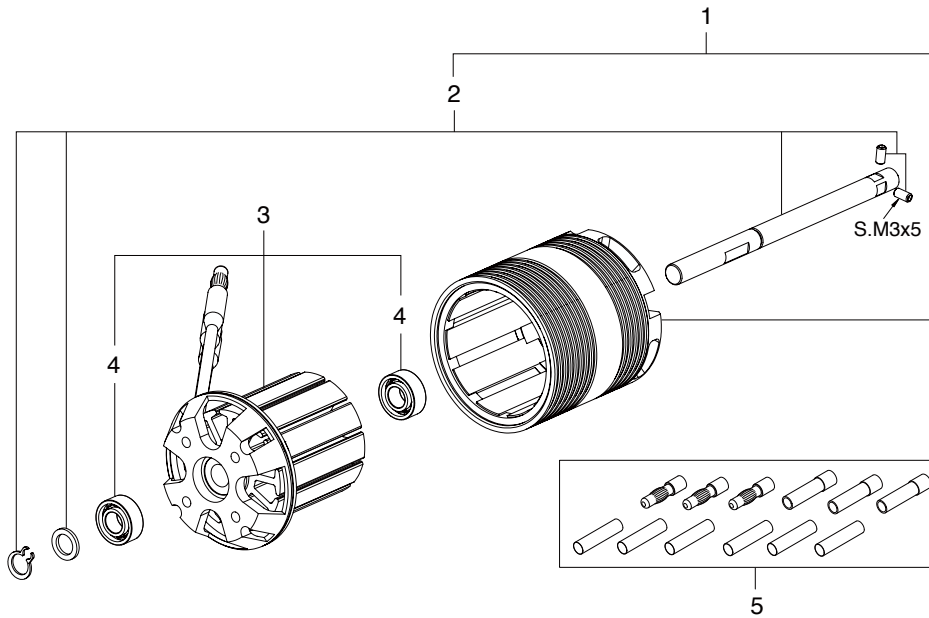

OMH-4535-1260

(51020110)

OMH-4535-560

(51020120)

* Type of Screw
S : Set Screw

OMH-4535-1260

No.	Code No.	Description
1	74004047	Middle Ring Assembly
2	74004048	Main Shaft
3	74004049	Stator Assembly
4	74004050	Bearing (1pc.)
5	74004023	Connector Set

OMH-4535-560

No.	Code No.	Description
1	74004051	Middle Ring Assembly
2	74004048	Main Shaft
3	74004053	Stator Assembly
4	74004050	Bearing (1pc.)
5	74004023	Connector Set