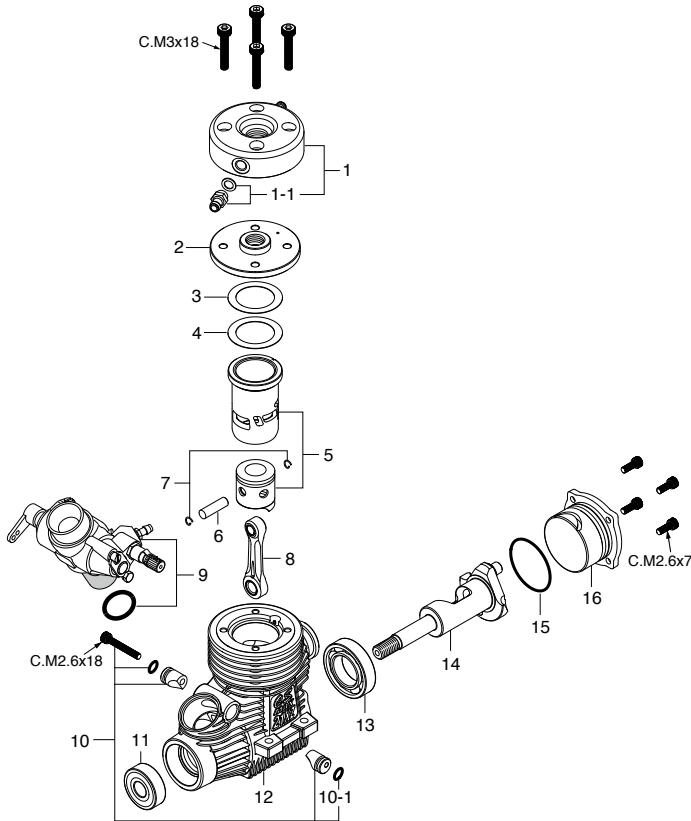

No.	Code No.	Description
1	21285901	Needle Valve Assembly 12E,10D,10J,10K,10M
1-1	27881820	"O" Ring (2pcs.) (S-3)
1-2	21881950	No.14 Universal Nipple Assembly
2	22681310	Throttle Stop Screw 12E,10M,2BK
3	21884100	Carburetor Body (11J) 18CV-R,RX
4	22481506	Rotor Spring 12E,11J,11M,20D
5	21884200	Carburetor Rotor (11J) 18CV-R,RX
6	21283210	Dust Cover 12E,11M,11J
7	22681419	Throttle Lever 12E,1H,10M,20D
8	21481420	Throttle Lever Fixing Nut 12E,10E-R,10M
9	21484600	Mixture Control Screw 10M
9-1	27881820	"O" Ring (2pcs.) (S-3)
10	22615000	Carburetor Rubber Gasket 2A-3A,20C,20D