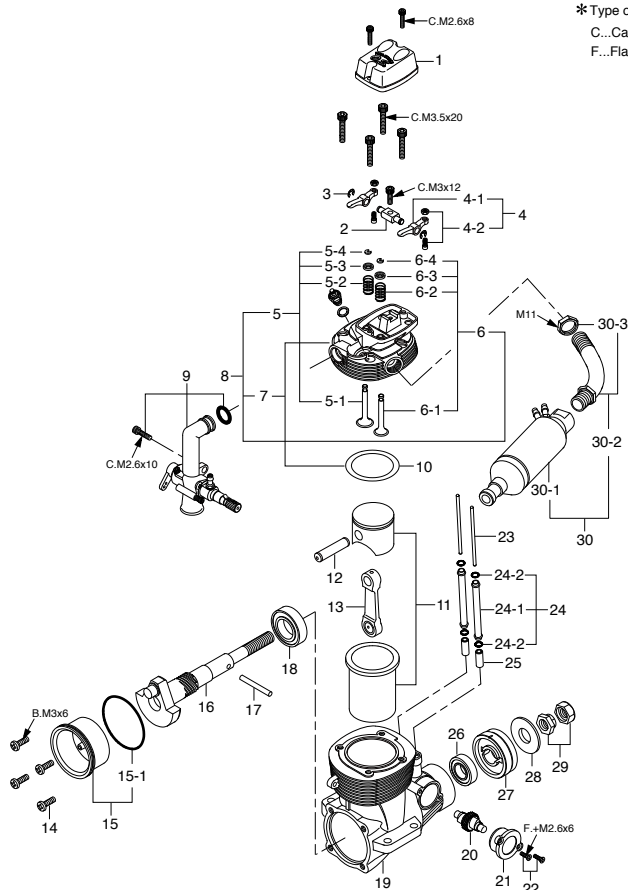

No.	Code No.	Description
1	22081408	Throttle Lever Assembly
1-1	22081313	Throttle Lever Retaining Screw
2	44481200	Carburetor Rotor
3	44481100	Carburetor Body
4	45915000	Carburetor Rubber Gasket
5	24081970	Needle-valve Assembly
5-1	24981837	"O" Ring (2pcs.)
5-2	26381501	Set Screw
6	44481960	Nozzle Assembly
6-1	26711305	Ratchet Spring No.4
6-2	45281920	Nozzle Retaining Screw (2pcs.)
6-3	22681953	Fuel Inlet (No.1)
7	44481310	Air-bleed Screw

No.	Code No.	Description
1	44404200	Rocker Cover
2	45961410	Rocker Support
3	45761600	Rocker Arm Retainer(2pcs.)
4	44753000	Rocker Arm Assembly(1pair)
4-1	44753100	Rocker Arm(1pc.)
4-2	45761200	Tappet Adjusting Screw
5	44460000	Intake Valve Assembly(1pair)
5-1	44460100	Intake Valve(1pc.)
5-2	45960210	Valve Spring(1pc.)
5-3	45260350	Valve Spring Seat(1pc.)
5-4	46160400	Valve Spring Retainer(2ps.)
6	44461000	Exhaust Valve Assembly (1pair)
6-1	44461100	Exhaust Valve (1pc.)
6-2	45960210	Valve Spring(1pc.)
6-3	45260350	Valve Spring Seat(1pc.)
6-4	46160400	Valve Spring Retainer(2ps.)
7	44404100	Cylinder Head (W/Gasket)
8	44404000	Cylinder Head (W/Gasket and Valve Assembly)
9	44481000	Carburetor Complete (60W)
10	44714100	Head Gasket
11	44403000	Cylinder & Piston Assembly
12	45906000	Piston Pin
13	44405000	Connecting Rod
14	44407009	Cover Plate Retaining Screw
15	44407010	Cover Plate
15-1	44407020	Cover Gasket
16	44402000	Crankshaft
17	44408100	Drive Pin
18	44430000	Crankshaft Ball Bearing(Rear)

No.	Code No.	Description
19	44401000	Crankcase
20	44462000	Camshaft
21	44401100	Cam Cover
22	44701109	Cam Cover Retaining Screw
23	44766000	Push Rod(2pcs.)
24	44766100	Push Rod Cover Assembly(2pcs.)
24-1	44766110	Push Rod Cover(1pcs.)
24-2	24881824	Push Rod Cover "O" Ring(2pcs.)
25	45664000	Cam Follower(2pcs.)
26	44731000	Crankshaft Ball Bearing(Front)
27	44408000	Drive Hub
28	23209003	Propeller Washer
29	44410000	Lock Nut Set
30	44425000	F-4030 Silencer Assembly
30-1	44425100	Silencer Body
30-2	45926100	Exhaust Header Pipe Assembly
30-3	45626030	Manifold Nut (M11) (1pc.)
	71615009	Glow Plug Type F
	29084610	T Nipple (1pc.)