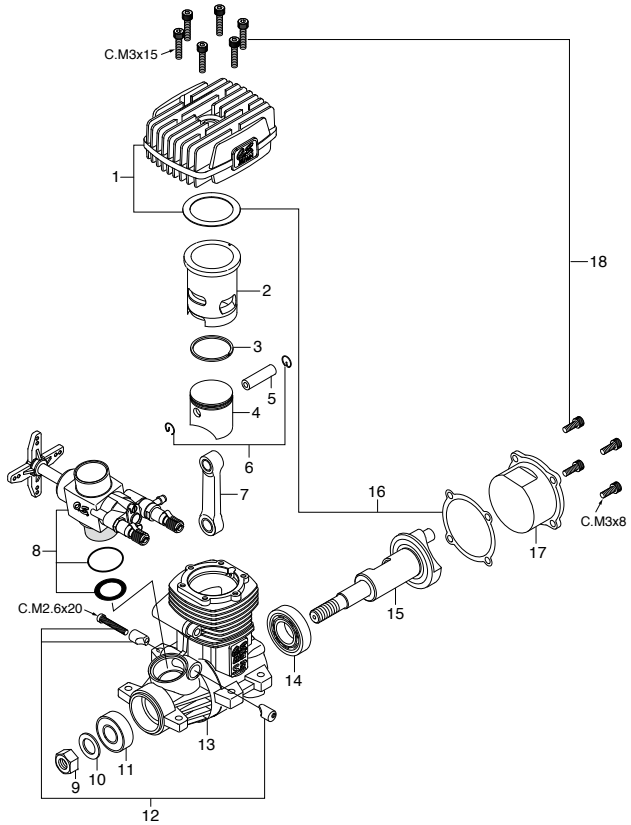

MAX-70SZ-HRING

(17000)

TYPE 60K

(27081000)

* Type of screw

C...Cap Screw M...Oval Fillister-Head Screw

F...Flat Head Screw N...Round Head Screw S...Set Screw

No.	Code No.	Description
1	27004300	Heatsink Head
2	27003100	Cylinder Liner
3	27003400	Piston Ring
4	27003200	Piston
5	27006000	Piston Pin
6	27917000	Piston Pin Retainer (2pcs.)
7	27005000	Connecting Rod
8	27081000	Carburetor Complete 60K
9	45010002	Propeller Nut
10	46120000	Thrust Washer
11	26731002	Crankshaft Ball Bearing (Front)
12	27981710	Carburetor Retainer Assembly
13	27001000	Crankcase
14	27930000	Crankshaft Ball Bearing (Rear)
15	27002000	Crankshaft
16	27014000	Gasket Set
17	27007000	Cover Plate
18	25613000	Screw Set
	71608001	Glow Plug No.8
	27708200	Woodruff Key
	41621100	Needle Adjusting Screw

No.	Code No.	Description
1	29085140	Throttle Lever Assembly
1-1	22826131	Throttle Lever Retaining Screw (2pcs.)
2	27081200	Carburetor Rotor
3	27081600	Mixture Control Valve Assembly
3-1	27881810	"O"Ring (L) (2pcs.)
3-2	27881800	"O"Ring (S) (2pcs.)
3-3	27881820	"O"Ring (2pcs.)
4	45581820	Rotor Guide Screw
5	27081100	Carburetor Body
6	27881330	Mixture Control Screw
7	27681340	Mixture Control Valve Stopper
8	27081900	Needle Valve Assembly (Main Needle)
8-1	27981910	Needle Assembly
8-2	24981837	"O"Ring (2pcs.)
8-3	46181940	Needle Valve Holder Assembly
8-4	46181941	Needle Valve Holder
8-5	26711305	Ratchet Spring No.4
8-6	46181950	Fuel Inlet
9	27981900	Needle Valve Assembly
9-1	27981910	Needle Assembly
9-2	24981837	"O"Ring (2pcs.)
9-3	27381940	Needle Valve Holder Assembly
9-4	26711305	Ratchet Spring No.4
10	27984900	Thermo Insulater
11	27915000	Carburetor Rubber Gasket
12	27915100	Carburetor Sealing Washer
	41621100	Needle Adjusting Screw (5pcs.)