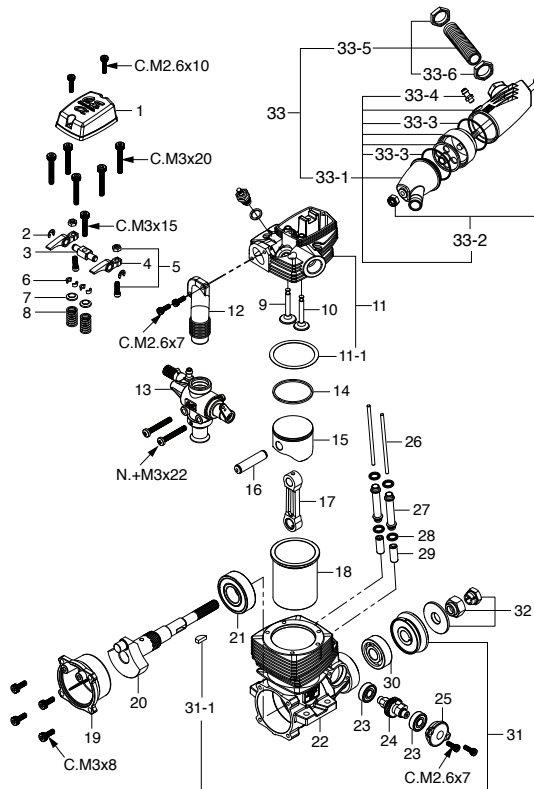

* Type of screw

C...Cap Screw B...Binding Screw M...Oval Fillister-Head Screw
F...Flat Head Screw T...Tapping Screw N...Round Head Screw S...Set Screw

CAP SCREW SETS (10pcs./sets)

Code No.	Size	Pcs. used in an engine
79871020	M2.6x7	Cam Cover Retaining Screw (2pcs.) Intake Manifold Retaining Screw (2pcs.)
79871030	M2.6x10	Rocker Cover Retaining Screw (2pcs.)
79871110	M3x8	Cover Plate Retaining Screw (4pcs.)
79871150	M3x15	Rocker Support Retaining Screw (1pc.)
79871200	M3x20	Cylinder Head Retaining Screw (5pcs.)

No.	Code No.	Description
1	44881970	Needle Assembly (60RA) FSα-81
1-1	24981837	"O" Ring (2pcs.)
1-2	26381501	Set Screw
2	27381940	Needle Valve Holder Assembly 20C,60U,70D,7H
2-1	26711305	Ratchet Spring No.4
3	44381100	Carburetor Body (61N) FSα-72
4	22681953	Fuel Inlet (No.1)
5	46115000	Carburetor Rubber Gasket (1pc.)
6	45581820	Rotor Guide Screw 20C,60MC,70D
7	45582300	Mixture Control Valve Assembly 70N,60F
7-1	46066319	"O" Ring (L) (2pcs.)
7-2	24881824	"O" Ring (S) (2pcs.) (7B)
8	44381200	Carburetor Rotor (61N) FSα-72
9	22081408	Throttle Lever Assembly (No.5)
9-1	22081313	Throttle Lever Retaining Screw 1A-3A
10	44381300	Velocity Stack (61N) FSα-72,81P
10-1	26381501	Set Screw
11	45581700	Carburetor Retaining Screw (2pcs.) FS70S-120S

No.	Code No.	Description
1	44304200	Rocker Cover FSα-72
2	45761600	Rocker Arm Retainer (2pcs.) FS26-120S,70U
3	45961410	Rocker Support (1pc.) FSα-81,FS70S,91S
4	47161100	Rocker Arm (1pc.) FSα-81
5	45061202	Tappet Adjusting Screw (1pair) FS,FT,FF,FR,IL
6	45960400	Split Cotter (2pcs.) FS70S,70S2,70U,91S2
7	45960310	Valve Spring Retainer (1pc.) FS70S2,91S2
8	45960210	Valve Spring (1pc.) FS70S2,91S2,70U
9	44750100	Intake Valve (1pc.) FS70U
10	44751100	Exhaust Valve (1pc.) FS70U
11	44304100	Cylinder Head (W/Gasket) FSα-72
11-1	44714100	Cylinder Head Gasket (1pc.) FS70U,FS72-81
12	44369400	Intake Manifold (1pc.) FSα-72
13	44381000	Carburetor Complete (Type 61N) FSα-72
14	44303400	Piston Ring FSα-72
15	44303200	Piston FSα-72
16	44306000	Piston Pin FSα-72
17	44305000	Connecting Rod FSα-72
18	44303100	Cylinder Liner FSα-72
19	44307000	Cover Plate FSα-72
20	44302000	Crankshaft FSα-72
21	44230000	Crankshaft Ball Bearing (Rear) FS56,52S,70U
22	44301000	Crankcase FSα-72
23	45231100	Camshaft Ball Bearing (1pc.) FS40-120S
24	44362000	Camshaft FSα-72
25	44301100	Cam Cover FSα-72
26	44366000	Push Rod (2pcs.) FSα-72
27	44366100	Push Rod Cover (1pc.) FSα-72
28	27881840	Push Rod Cover "O" Ring (2pcs.)