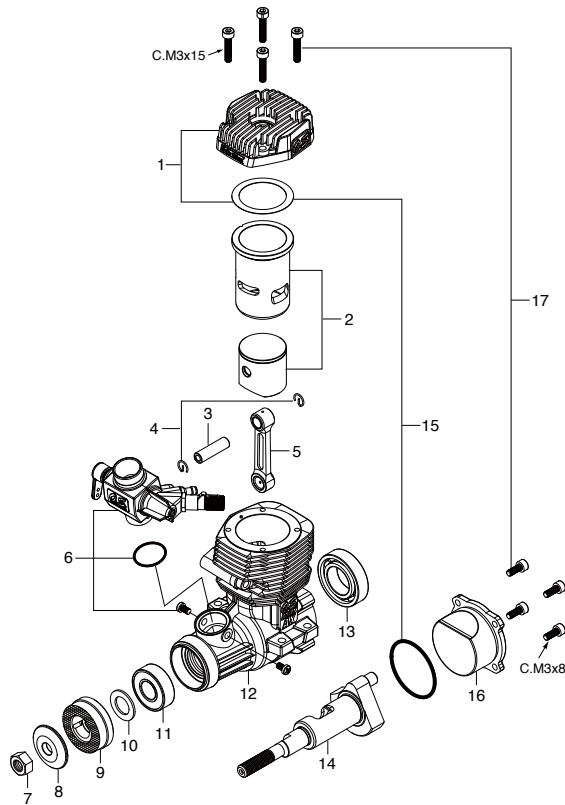

No.	Code No.	Description
1	29381100	Carburetor Body
2	22881300	Plug Screw
3	22681953	Fuel Inlet No.1
4	28281600	Rotor Guide Screw
5	28281500	Rotor Spring
6	28281200	Carburetor Rotor
7	28281210	Carburetor Insert
8	29381300	Mixture Control Screw Assembly
8-1	27881820	"O" Ring (2pcs.)
9	28281400	Throttle Lever Assembly
10	24925202	Carburetor Retaining Screw (2pcs.)
11	29315000	Carburetor Rubber Gasket

MAX-35AX-BE

(13110)

TYPE 21K-BE

(23181080)

* Type of screw

C...Cap Screw M...Oval Fillister-Head Screw

F...Flat Head Screw N...Round Head Screw S...Set Screw

No.	Code No.	Description
1	23104080	Cylinder Head
2	23104100	Head Gasket
3	23103000	Cylinder & Piston Assembly
4	23106000	Piston Pin
5	24517000	Piston Pin Retainer (2pcs.)
6	23105000	Connecting Rod
7	23181080	Carburetor Complete (Type 21K-BE)
8	23210007	Propeller Nut
9	23209003	Propeller Washer
10	23108080	Drive Hub
11	22620003	Thrust Washer
12	22831000	Crankshaft Ball Bearing (F)
13	23101000	Crankcase
14	22630002	Crankshaft Ball Bearing (R)
15	23102000	Crankshaft
16	23107100	Cover Gasket
17	23107000	Cover Plate
	71668100	Glow Plug BE-3
	72200080	Needle Valve Extension Cable Set
	23125000	E-3080 Silencer Assembly
	23125540	"O" Ring
	23125530	Assembly Screw
	22681957	Pressure Nipple (No.7)
	79871280	Silencer Retaining Screw (C.M3x28 2pcs.)

No.	Code No.	Description
1	22081408	Throttle Lever Assembly (No.5)
2	23181280	Carburetor Rotor
3	29181620	Mixture Control Valve Assembly
3-1	46066319	"O" Ring (L) (2pcs.)
3-2	22781800	"O" Ring (S) (2pcs.)
4	23181180	Carburetor Body
5	45581820	Roter Guide Screw
6	22681953	Fuel Inlet (No.1)
7	25781970	Needle Assembly
7-1	24981837	"O" Ring
7-2	26381501	Set Screw
8	27381940	Needle-valve Holder Assembly
8-1	26711305	Ratchet Spring No.4
9	22615000	Carburetor Rubber Gasket
10	23081706	Carburetor Retaining Screw