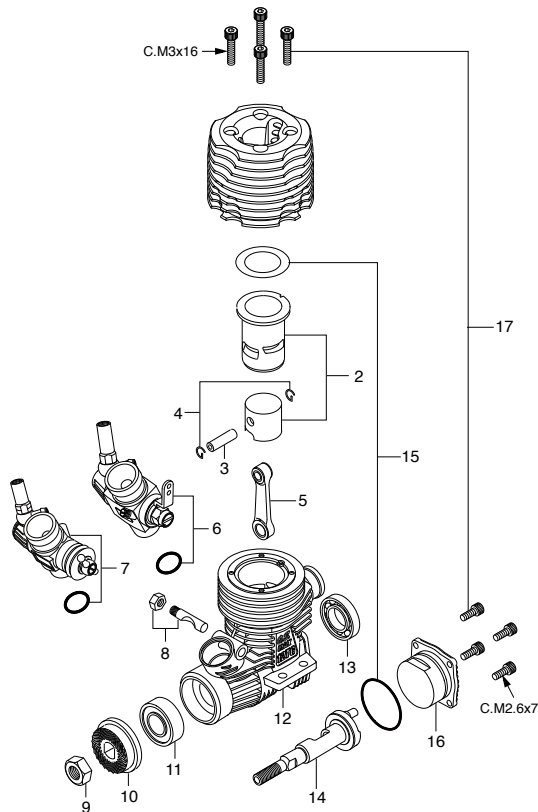

* Type of screw

C...Cap Screw B...Binding Screw M...Oval Fillister-Head Screw
F...Flat Head Screw T...Tapping Screw N...Round Head Screw S...Set Screw

No.	Code No.	Description
1	21414000	Heatsink Head
2	21413000	Cylinder & Piston Assembly
3	21536000	Piston Pin
4	21817000	Piston Pin Retainer (2pcs.)
5	21415000	Connecting Rod
6	21428000	Carburetor Complete (Type 12E)
7	21418000	Carburetor Complete (Type 12D)
8	25381701	Carburetor Retainer Assembly
9	20810007	Propeller Nut (M5)
10	21458000	Drive Hub
11	22631020	Crankshaft Ball Bearing (Front)
12	21411010	Crankcase
13	21931010	Crankshaft Ball Bearing (Rear)
14	21412020	Crankshaft
15	21411400	Gasket Set
16	21417000	Cover Plate
17	23763000	Screw Set
	71608001	Glow Plug No.8
	21427200	Exhaust Seal Ring (2pcs.)