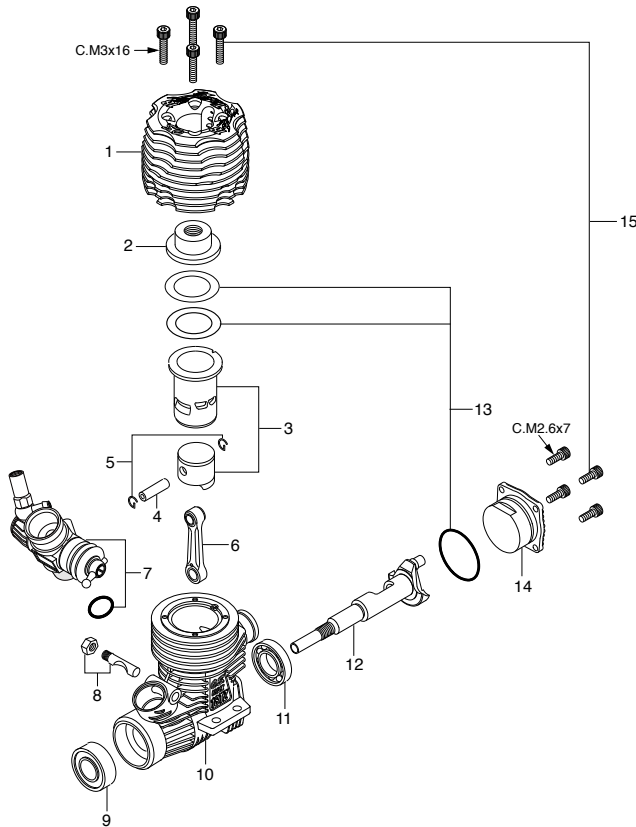

MAX-18TZ(P)-T

(11940)

TYPE 11K

(21982000)

*Type of screw

C...Cap Screw B...Binding Screw M...Oval Fillister-Head Screw
F...Flat Head Screw T...Tapping Screw N...Round Head Screw S...Set Screw

No.	Code No.	Description
1	21914010	Outer Head (BLUE) 18TZ
2	21914110	Inner Head 18TZ
3	21913010	Cylinder & Piston Assembly 18TZ
4	21816000	Piston Pin 18CV-R,RX,18TZ
5	21817000	Piston Pin Retainer (2pcs.) 12TG,21VG,28XZ
6	21915000	Connecting Rod 18TZ,18-21TM
7	21982000	Carburetor Complete (Type 11K) 21-18TM
8	25381701	Carburetor Retainer Assembly 12TZ,18TZ,12TG
9	23731000	Crankshaft Ball Bearing (Front) 21VZ,VG,30VG,28
10	21911030	Crankcase 18TZ
11	21931010	Crankshaft Ball Bearing (Rear) 12TZ,18TZ,18TM
12	21912010	Crankshaft 18TZ(P)
13	21824000	Gasket Set 18CV-R,RX
14	21917000	Cover Plate 12TZ-18TZ
15	23763000	Screw Set 12TG,21VZ-R
	71641300	Glow Plug P3
	21427200	Exhaust Seal Ring 12TG,TZ

No.	Code No.	Description
1	21982700	Mixture Control Valve Assembly 12F-B
1-1	27881820	"O" Ring(L) (2pcs.) (S-3)
1-2	22781800	"O" Ring(S) (2pcs.) 10D,10F,1H-3H,20E
2	21285901	Needle Valve Assembly 12E,10D,10J,10K,10M
2-1	27881820	"O" Ring (2pcs.) (S-3)
2-2	21881950	No.14 Universal Nipple Assembly
3	21982620	Throttle Stop Screw 12D,11H,11K
3-1	22781800	"O" Ring(S) (2pcs.) 10D,10F,1H-3H,20E
4	21982100	Carburetor Body (w/Thermo Insulator) (11K) 21-18TM
5	21982210	Slide Valve 12D,11H,11K
6	21982540	Metering Needle Assembly 11K 21-18TM
6-1	22781800	"O" Ring(S) (2pcs.) 10D,10F,1H-3H,20E
7	21982520	Dust Cover 12D,11H,11K
8	23818430	Ball Link No.5
9	21982900	Thermo Insulator 11H,11K,11L
10	22615000	Carburetor Rubber Gasket 2A-3A,20C,20D