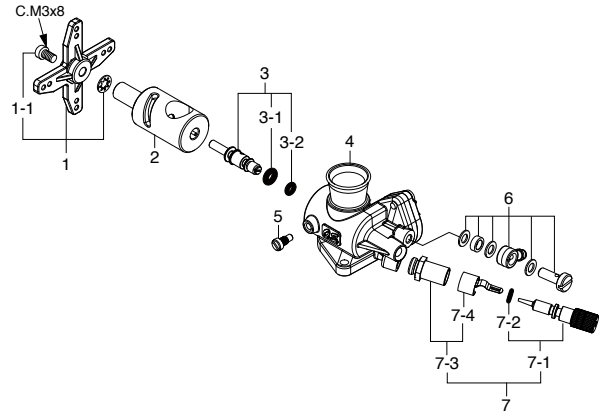

GT15HZ600

W/O Silencer (38170)
W/PowerBoost Pipe (38173)

TYPE61HA

(28181020)

* Type of screw

C...Cap Screw B...Binding Screw M...Oval Fillister-Head Screw
F...Flat Head Screw T...Tapping Screw N...Round Head Screw S...Set Screw

SCREW SETS (10pcs.)

Code No.	Size	Pcs. used in an engine
79871140	C.M3x12	Cover Plate Retaining Screw (4pcs.)
79871200	C.M3x20	Heatsink Head Retaining Screw (6pcs.)
79860110	T.M3x12	Thermo Insulator Retaining Screw (2pcs.)
79860310	BC.M5x10	Caburetor Retaining Screw (2pcs.)

No.	Code No.	Description
1	28154000	Heatsink Head GT15HZ
1-1	29061406	Head Gasket (0.2mm) 91HZ
2	28153100	Cylinder Liner GT15HZ
3	28153400	Piston Ring GT15HZ
4	28153201	Piston GT15HZ
5	26606008	Piston Pin 91HZ,61SX-H,61FSR
6	28117020	Piston Pin Retainer GT15HZ
7	28155000	Connecting Rod GT15HZ
8	28181020	Carburetor Complete (61HA) GT15HZ600
9	28169470	Thermo Insulator GT15HZ600
10	49415000	Carburetor Gasket (2pcs.) GT15HZ
11	23210007	Propeller Nut (1/4-28) 21-61
12	28158000	Drive Hub GT15HZ
13	46120000	Thrust Washer 91FX,SXH,SZ,FT160,FF
14	26731010	Ball Bearing (F) 120AX
15	74002320	Rotation Sensor GT33,GT22,GT60,GF30
15-1	74002321	Rotation Sensor Retaining Screw Set (2pcs.) GT33,22,60
16	28171000	Crankcase GT15HZ600
17	28151300	Crankcase Plug GT15HZ
18	29030001	Ball Bearing (R) 61-91F,FX,FR
19	28172000	Crankshaft GT15HZ600
20	44408100	Drive Pin FL70
21	28152100	Crank Pin Stop Screw GT22,GF30
22	27414020	Cover Gasket (S36) 75AX
23	28177000	Cover Plate GT15HZ600
23-1	22681953	Nipple No.1
24	29077100	Crankcase Heatsink 91HZ
	74002610	Ignition Module (IG-05) GT15HZ
	72508100	Pump Unit (PD-08) FS200SP,GF30
	29067120	Pump Unit Retaining Screw (C.M3x18) 91HZ-PS
	72148000	Powerboost Pipe GT15HZ
	29122520	Silencer Retaining Screw (L) C.M4x45 (2pcs.) E-5020
	72145010	Exhaust Tube PBP90
	72145020	Exhaust Gasket Set (2pcs.) 91HZ PBP90
	71669010	Spark Plug CM-6 (Rcexl) GT15,22,33,55,60,GF40,GT15HZ,600

No.	Code No.	Description
1	29085140	Throttle Lever Assembly 40L 61B-P2
1-1	79871110	Throttle Lever Retaining Screw (10pcs./set)
2	28181220	Carburetor Rotor (61HA) GT15HZ600
3	28181600	Mixture Control Valve Assembly 61H
3-1	28181920	"O" Ring (L) (2pcs.) P3-FKM
3-2	28181910	"O" Ring (S) (2pcs.) S3-FKM
4	28181110	Carburetor Body 61H GT15
5	45581820	Roter Guide Screw 20C,60MC,70D
6	28181950	Universal Nipple No.17
7	28181900	Needle Valve Assembly 61H,70T
7-1	28181970	Needle Assembly 61H,70T
7-2	28181910	"O" Ring (2pcs.) S3-FKM
7-3	27381940	Needle-valve Holder Assembly 20C,60U,70D,7H
7-4	26711305	Ratchet Spring No.4