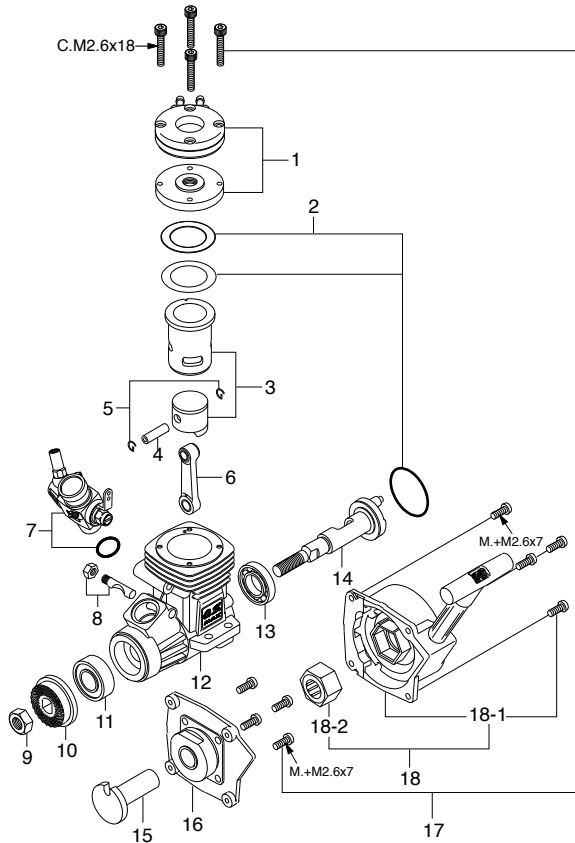

MAX-18CV-RMX

(11895)

TYPE 11J

(21884000)

* Type of screw

C...Cap Screw B...Binding Screw M...Oval Fillister-Head Screw

F...Flat Head Screw T...Tapping Screw N...Round Head Screw S...Set Screw

No.	Code No.	Description
1	21804100	Water Cooled Head Assembly 18CV-RM
2	21824000	Gasket Set 18CV-R,RX
3	21823000	Cylinder & Piston Assembly 18CV-R,RX
4	21816000	Piston Pin 18CV-R,RX,18TZ
5	21817000	Piston Pin Retainer (2pcs.) 12TG,21VG,28XZ
6	21815000	Connecting Rod 18CV-R,RX,M,MX
7	21884000	Carburetor Complete (Type 11J) 18CV-R,RX
8	21818000	Carburetor Retainer Assembly 18CV-R,RX
9	20810007	Propeller Nut (M5) 10-15LA,15CV
10	21408000	Drive Hub 12-15CV,LD,12-18CV-R
11	22631020	Crankshaft Ball Bearing (Front) 12CV-R,12TR
12	21811000	Crankcase 18CV-R,RX
13	21832000	Crankshaft Ball Bearing (Rear) 18CV-R,RX
14	21812100	Crankshaft 18CV-RX
15	21812200	Starting Shaft 12CV-X,EX,18CV-RX
16	21801800	Rear Adaptor 18CV-RX
17	21213020	Screw Set 18CVR-MX,CZ-MX
18	73003000	No.5 Recoil Starter Assembly
18-1	73003100	No.5 Recoil Starter Body
18-2	73003200	No.5 One-way Clutch
	71608001	Glow Plug No.8

No.	Code No.	Description
1	21285901	Needle Valve Assembly 12E,10D,10J,10K,10M
1-1	27881820	"O" Ring (2pcs.) (S-3)
1-2	21881950	No.14 Universal Nipple Assembly
2	22681310	Throttle Stop Screw 12E,10M,2BK
3	21884100	Carburetor Body (11J) 18CV-R,RX
4	22481506	Rotor Spring 12E,11J,11M,20D
5	21884200	Carburetor Rotor (11J) 18CV-R,RX
6	21283210	Dust Cover 12E,11M,11J
7	22681419	Throttle Lever 12E,1H,10M,20D
8	21481420	Throttle Lever Fixing Nut 12E,10E-R,10M
9	21484600	Mixture Control Screw 10M
9-1	27881820	"O" Ring (2pcs.) (S-3)
10	22615000	Carburetor Rubber Gasket 2A-3A,20C,20D