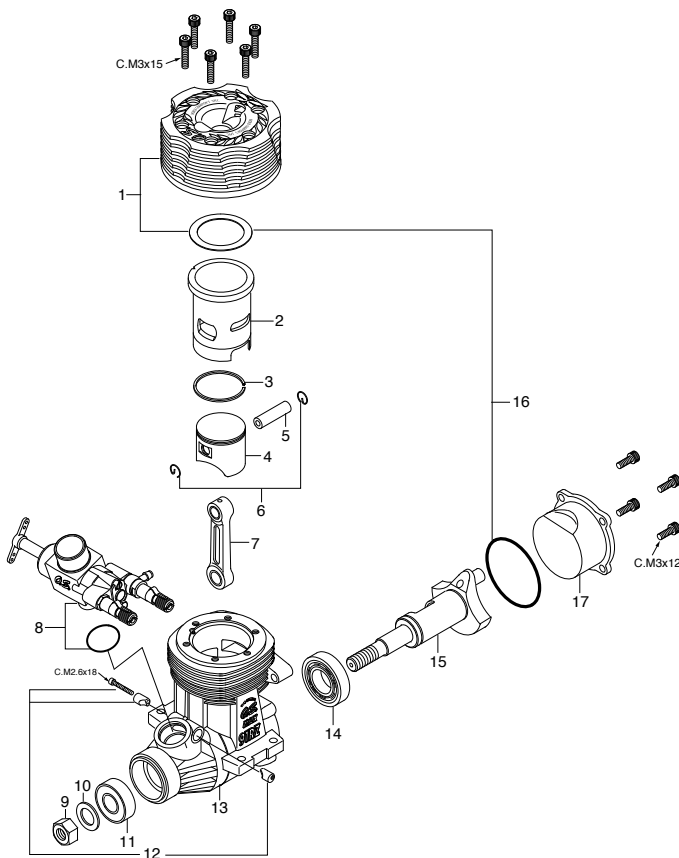

MAX-91RZ-HRING

(18500)

TYPE 60M-C

(29183000)

* Type of screw

C...Cap Screw M...Oval Fillister-Head Screw

F...Flat Head Screw N...Round Head Screw S...Set Screw

No.	Code No.	Description
1	29064000	Heatsink Head (Blue)
2	29063100	Cylinder Liner
3	29503400	Piston Ring
4	29063200	Piston
5	29066000	Piston Pin
6	27917000	Piston Pin Retainer (2pcs.)
7	29505010	Connecting Rod
8	29183000	Carburetor Complete 60M-C
9	45010002	Propeller Nut
10	46120000	Thrust Washer
11	26731002	Crankshaft Ball Bearing (Front)
12	23981700	Carburetor Retainer Assembly
13	29061010	Crankcase
14	27930000	Crankshaft Ball Bearing (Rear)
15	29062000	Crankshaft
16	29061400	Gasket Set
17	29067001	Cover Plate
	71608001	Glow Plug No.8
	27708200	Woodruff Key
	41621100	Needle Adjusting Screw

No.	Code No.	Description
1	29085140	Throttle Lever Assembly
1-1	22826131	Throttle Lever Retaining Screw (2pcs.)
2	29183200	Carburetor Rotor
3	29181610	Mixture Control Valve Assembly
3-1	27881810	"O"Ring (L) (2pcs.)
3-2	27881800	"O"Ring (S) (2pcs.)
3-3	27881820	"O"Ring (L) (2pcs.)
4	45581820	Rotor Guide Screw
5	29183100	Carburetor Body
6	27881330	Mixture Control Screw
7	27681340	Mixture Control Valve Stopper
8	27081900	Needle Valve Assembly (Main Needle)
8-1	27981910	Needle Assembly
8-2	24981837	"O"Ring (2pcs.)
8-3	46181940	Needle Valve Holder Assembly
8-4	46181941	Needle Valve Holder
8-5	26711305	Ratchet Spring No.4
8-6	46181950	Fuel Inlet
9	27981900	Needle Valve Assembly
9-1	27981910	Needle Assembly
9-2	24981837	"O"Ring (2pcs.)
9-3	27381940	Needle Valve Holder Assembly
9-4	26711305	Ratchet Spring No.4
10	29015019	Carburetor Rubber Gasket
	41621100	Needle Adjusting Screw (5pcs.)