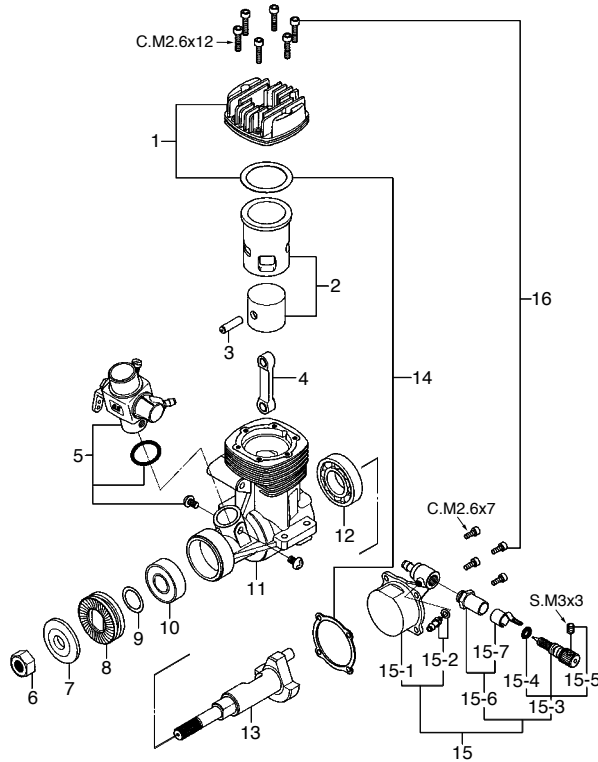

*Type of screw

C...Cap Screw B...Binding Screw M...Oval Fillister-Head Screw
F...Flat Head Screw T...Tapping Screw N...Round Head Screw S...Set Screw

No.	Code No.	Description
1	22604020	Cylinder Head 25FX
2	22603040	Cylinder Piston Assembly 25FX
3	22606009	Piston Pin 25LA,25FX,25SFABC
4	22805010	Connecting Rod 25FX,21RF,SE
5	22681030	Carburetor Complete (Type 20D) 25FX
6	23210007	Propeller Nut (1/4-28) 21-61
7	23009006	Propeller Washer 25FX,32SX,FS26S
8	22808000	Drive Hub 25FX,32SX,21RF,SE
9	22620003	Thrust Washer 37SZ,21-32
10	22831000	Crankshaft Ball Bearing (F) 25FX,32SX,37SZ
11	22601050	Crankcase 25FX
12	22630002	Crankshaft Ball Bearing (R) 25-32F,FS30,26SC
13	22602030	Crankshaft 25FX
14	22614010	Gasket Set 25FX
15	22607010	Cover Plate Assembly 25FX
15-1	22607011	Cover Plate Body 25FX
15-2	22681953	Fuel Outlet (No.1)
15-3	22681980	Needle Assembly 20D,20F,20G,21G,40B,70D
15-4	24981837	"O" Ring
15-5	26381501	Set Screw
15-6	27381940	Needle Valve Holder Assembly 20C,60U,70D,7H
15-7	26711305	Ratchet Spring No.4
16	22413009	Screw Set 25FX,32SX,21RZ,32F
	71608001	Glow Plug No.8
	22628000	892 Silencer Assembly 25FX,SF
	22681957	Pressure Fitting No.7
	23325300	Assembly Screw 892,843
	22625404	Retaining Screw (N.+M3x27 2pcs.) E2030,842,C13

No.	Code No.	Description
1	22681430	Throttle Lever Assembly 1H,2F,2FB,20D
1-1	22681419	Throttle Lever 12E,1H,10M,20D
2	22681220	Carburetor Rotor 20D,2FB
3	22681600	Mixture Control Screw 10K,20D,2F,2FB
4	22481506	Rotor Spring (2pcs.) 12E,11J,11M,20D
5	22681140	Carburetor Body (20D) 25FX
6	22681320	Rotor Guide Screw 20D,2F,2FB
7	22681953	Fuel Inlet (No.1)
8	22615000	Carburetor Rubber Gasket 2A-3A,20C,20D
9	23081706	Carburetor Retaining Screw 25-46LA,49PI