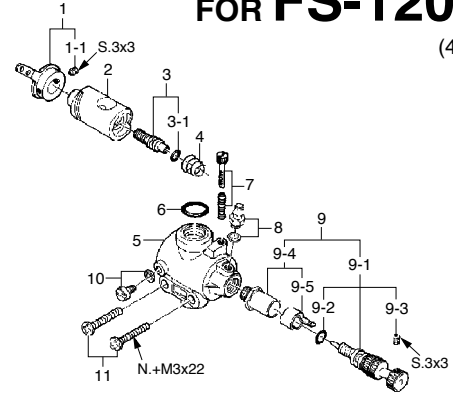

FS-120S-E

(35530)

FOR FS-120S-E

(45581000)

No.	Code No.	Description
1	24981405	Throttle Lever Assembly
1-1	26381501	Set Screw
2	45581200	Carburetor Rotor
3	26781309	Mixture Control Valve Assembly
3-1	24881824	"O" Ring (2pcs.)
4	26781506	Rotor Spring
5	45581100	Carburetor Body
6	45515000	Carburetor Rubber Gasket
7	22381300	Throttle Stop Screw
8	22681953	Fuel Inlet No.1
9	27481900	Needle Valve Assembly
9-1	45581970	Needle
9-2	24981837	"O" Ring (2pcs.)
9-3	26381501	Set Screw
9-4	27381940	Needle Valve Holder Assembly
9-5	26711305	Ratchet Spring No.4
10	45581820	Rotor Guide Screw
11	45581700	Carburetor Retaining Screw (2pcs.)

No.	Code No.	Description
1	45513010	Screw Set
2	45504210	Rocker Cover
3	45561401	Rocker Support Assembly
3-1	45561410	Rocker Support
3-2	45761600	Rocker Arm Retainer(2pcs.)
4	45561010	Rocker Arm Assembly(1pair)
4-1	45561110	Rocker Arm(1pc.)
4-2	45061202	Tappet Adjusting Screw
5	45560030	Intake Valve Assembly(1pair)
5-1	45560130	Intake Valve(1pc.)
5-2	45560210	Valve Spring(1pc.)
5-3	45560310	Valve Spring Retainer(1pc.)
5-4	45560410	Split Cotter(2ps./1pair)
6	45560040	Exhaust Valve Assembly(1pair)
6-1	45560140	Exhaust Valve(1pc.)
6-2	45560220	Valve Spring(1pc.)
6-3	45560310	Valve Spring Retainer(1pc.)
6-4	45560410	Split Cotter(2ps./1pair)
7	45504130	Cylinder Head
8	45504030	Cylinder Head (W/Gasket and Valve Assembly)
9	45569420	Intake Pipe Assembly
10	45581000	Carburetor Complete
11	45484000	Choke Valve Assembly
12	45503400	Piston Ring
13	45503210	Piston
14	45506010	Piston Pin
15	28117000	Piston Pin Retainer
16	45505010	Connecting Rod
17	45503100	Cylinder Liner

No.	Code No.	Description
18	45507010	Cover Plate
19	45502040	Crankshaft
20	45530010	Crankshaft Ball Bearing(Rear)
21	45514010	Gasket Set
22	45501020	Crankcase
23	22681953	Breather Nipple No.1
24	45231100	Camshaft Ball Bearing (1pcs.)
25	45562010	Camshaft
26	45501110	Cam Cover
27	45566000	Push Rod(2pcs.)
28	45566101	Push Rod Cover Assembly(2pcs.)
28-1	45566111	Push Rod Cover(1pcs.)
28-2	45566310	Push Rod Cover "O" Ring(2pcs.)
29	45564000	Cam Follower(2pcs.)
30	29031009	Crankshaft Ball Bearing(Front)
31	45520000	Thrust Washer
32	45508030	Drive Hub
32-1	45508200	Woodruff Key
33	45510100	Lock Nut Set
	45525001	Silencer Assembly
	45525011	Silencer Body
	45526010	Exhaust Header Pipe Assembly
	45526100	Exhaust Header Pipe
	45526200	Exhaust Joint
	45526300	Exhaust Joint Nut
	45526400	Header Pipe Nut M12
	71615009	Glow Plug Type F