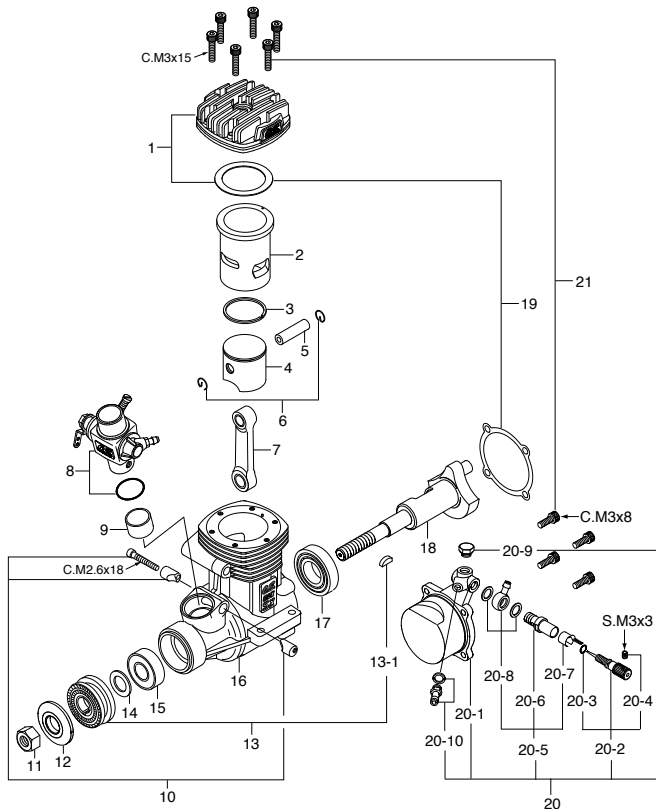

MAX-50SX RING

(15600)

TYPE 40B

(25681010)

* Type of screw

C...Cap Screw M...Oval Fillister-Head Screw

F...Flat Head Screw N...Round Head Screw S...Set Screw

No.	Code No.	Description
1	25204010	Cylinder Head
2	25203100	Cylinder Liner
3	25303400	Piston Ring
4	25203200	Piston
5	25206000	Piston Pin
6	25217000	Piston Pin Retainer
7	25205000	Connecting Rod
8	25681010	Carburetor Complete (Type 40B)
9	25281140	Carburetor Spacer
10	23981700	Carburetor Retainer
11	23210007	Propeller Nut
12	23209003	Propeller Washer
13	27708010	Drive Hub
13-1	27708200	Woodruff Key
14	46120000	Thrust Washer
15	26731002	Crankshaft Ball Bearing (F)
16	25201000	Crankcase
17	26730005	Crankshaft Ball Bearing (R)
18	25202010	Crankshaft
19	25214000	Gasket Set
20	25207010	Cover Plate Assembly
20-1	25207100	Cover Plate Body
20-2	24081970	Needle Assembly
20-3	24981837	"O" Ring
20-4	26381501	Set Screw
20-5	46181940	Needle Valve Holder Assembly
20-6	46181941	Needle Valve Holder
20-7	26711305	Ratchet Spring
20-8	46181950	Fuel Inlet
20-9	22881310	Plug Screw
20-10	22681953	Fuel Outlet (No.1)
21	25613000	Screw Set
	71608001	Glow Plug No.8
	24625210	E-3071 Silencer Assembly
	22681957	Pressure Fitting
	25625300	Assembly Screw
	25425400	Retaining Screw (C.M3x35 2pcs.)

No.	Code No.	Description
1	22781401	Throttle Lever Assembly
1-1	22781411	Throttle Lever
1-2	22781420	Throttle Lever Fixing Screw
2	27783600	Mixture Control Valve
2-1	22781800	"O"Ring
3	25681200	Carburetor Rotor
4	26781506	Rotor Spring
5	25681100	Carburetor Body
6	25681620	Throttle Stop Screw
7	22681953	Fuel Inlet (No.1)
8	46215000	Carburetor Gasket
9	25081700	Carburetor Retaining Screw