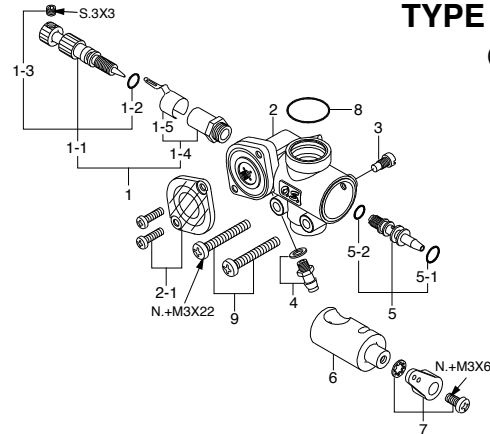

* Type of screw

C...Cap Screw B...Binding Screw M...Oval Fillister-Head Screw

F...Flat Head Screw T...Tapping Screw N...Round Head Screw S...Set Screw

(35910)

TYPE 60N

(45983000)

No.	Code No.	Description
1	27681900	Needle Valve Assembly 20C,46,86,91S
1-1	27681970	Needle Assembly 20C,46,86,91S,C13
1-2	24981837	"O" Ring (2pcs.)
1-3	26381501	Set Screw
1-4	27381940	Needle Valve Holder Assembly 20C,60U,70D,7H
1-5	26711305	Ratchet Spring No.4
2	45983100	Carburetor Body (60N) FS91S2-P
2-1	45582400	60N Regulator Cover 70N,120III
3	45581820	Rotor Guide Screw 20C,60MC,70D
4	22681953	Fuel Inlet (No.1)
5	45582300	Mixture Control Valve Assembly 70N,60F
5-1	46066319	"O" Ring (L) (2pcs.) (P-3)
5-2	24881824	"O" Ring (S) (2pcs.) (7B)
6	45983200	Carburetor Rotor (60N) FS91S2-P
7	27881400	Throttle Lever Assembly 70N,C14,60F,70D
8	46115000	Carburetor Rubber Gasket (S-11.2)
9	45581700	Carburetor Retaining Screw (2pcs.) FS70S-120S