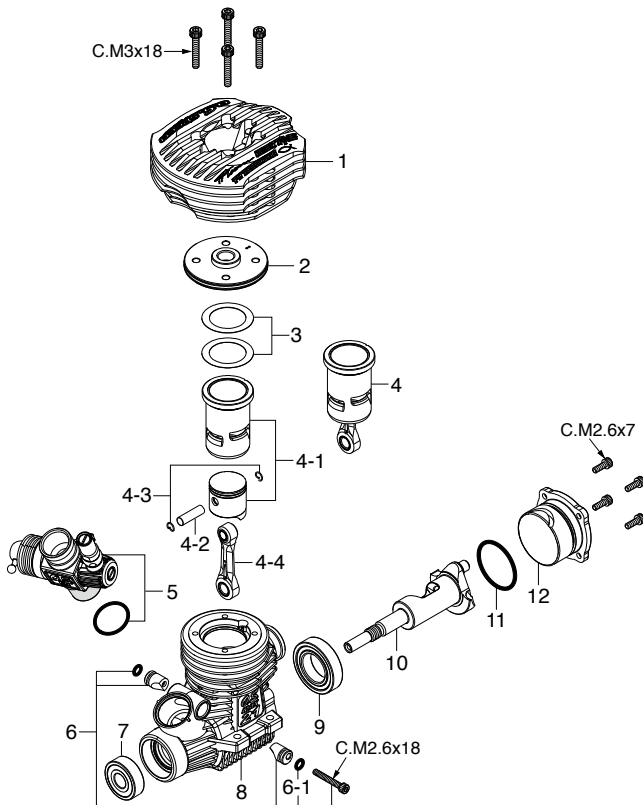

O.S. SPEED B21 TY2

(1A209)

TYPE 21J3(B)

(2AN81002)

*Type of screw

C...Cap Screw B...Binding Screw M...Oval Fillister-Head Screw
F...Flat Head Screw T...Tapping Screw N...Round Head Screw S...Set Screw

CAP SCREW SETS (10pcs./set)

Code No.	Size	Pcs. used in an engine
79871020	M2.6x7	Cover Plate Retaining Screw (4pcs.)
79871055	M2.6x18	Carburetor Retainer Retaining Screw (1pc.)
79871180	M3x18	Cylinder Head Retaining Screw (4pcs.)

No.	Code No.	Description
1	2A304000	Outer Head OSSPEED B2102
2	2A304100	Inner Head OSSPEED B2102
3	2A204160	Head Gasket Set (0.1mm,0.15mm) B2101
4	2A203010	Built-up Parts Set (C&P) OSSP B2101
4-1	2A203000	Cylinder & Piston Assembly OSSP B2101
4-2	22016000	Piston Pin 21XZ-R
4-3	21817010	O.S. SPEED Piston Pin Retainer 4mm (6pcs.)
4-4	22425003	Connecting Rod w/piston pin retainers (3pcs.) OSSP B2102,21XZ-B SP3
5	2AN81002	Carburetor Complete (Type 21J3(B))
6	23981740	Carburetor Retainer Assembly 21E,21H,21J
6-1	24881824	"O" Ring (2pcs.) (7B)
7	23731020	Crankshaft Ball Bearing (Front) 21XZ-B
8	2A201000	Crankcase OSSPEED B2101
9	23730050	Ceramic Ball Bearing (Rear) OSSPEED 21V
10	2A202000	Crankshaft OSSPEED B2101
11	23107100	Cover Gasket (S-2) 21XZ,30VG,35AX
12	2A207000	Cover Plate OSSPEED B2101
	71641300	Glow Plug P3
	22826145	Exhaust Seal Ring 21 (10pcs.)
	22884254	Dust Cap Set 12-30 (3mmx2,16mmx2,18mmx1)

No.	Code No.	Description
1	23781400	Ball Link No.3
1-1	26381501	Retaining Screw
2	23981520	Dust Cover (21,30VG) 21E,21F,21J
3	23818340	Metering Needle Assembly 21C,21J
3-1	27881820	"O" Ring (2pcs.) (S-3)
4	22848210	Slide Valve 21J
5	23618197	Needle Assembly 21C,21E,21F,20E,21J
5-1	46066319	"O" Ring (2pcs.) P-3
6	22082940	Needle Holder Assembly (21M) 21XZ-R
6-1	22082950	Fuel Inlet (No.15)
7	22848160	Throttle Stop Screw (21J)
7-1	27881820	"O" Ring (2pcs.) (S-3)
8	22082600	Mixture Control Valve Assembly (21M) 21XZ-R
8-1	46066319	"O" Ring (L) (2pcs.) P-3
8-2	22781800	"O" Ring (S) (2pcs.) 10D,10F,1H-3H,20E
9	2AN81100	Carburetor Body 21J3(B) (w/o Reducer)
9-1	2AN81101	Thermo Insulator 21J3
10	29015019	Carburetor Rubber Gasket 20E,60F,60MC,70D

This engine is the limited edition. All the special parts assembled in the engine are not available as spare parts. Use standard parts when you replace them.

The following are special parts for the limited edition.

- •Outer head with special engraving
- •Crankshaft with special engraving
- •5.8mm carburetor restrictor
- •Crankcase with special engraving