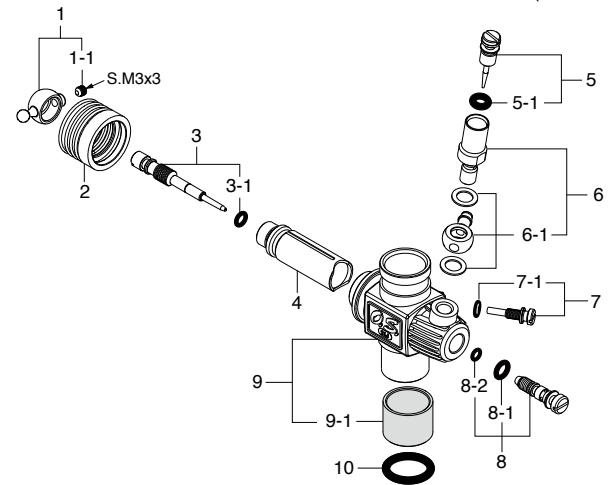

O.S. SPEED B21 Adam Drake Edition

(1A20C)

TYPE 21J3(B)

(2AN81002)

* Type of screw

C...Cap Screw B...Binding Screw M...Oval Fillister-Head Screw
F...Flat Head Screw T...Tapping Screw N...Round Head Screw S...Set Screw

CAP SCREW SETS (10pcs./set)

Code No.	Size	Pcs. used in an engine
79871020	M2.6x7	Cover Plate Retaining Screw (4pcs.)
79871055	M2.6x18	Carburetor Retainer Retaining Screw (1pc.)
79871180	M3x18	Cylinder Head Retaining Screw (4pcs.)

No.	Code No.	Description
1	2A204006	Outer Head OSSPEED B21 ADAM
2	2A304100	Inner Head OSSPEED B2102
3	2A204160	Head Gasket Set (0.1mm,0.15mm) B2101
4	2A203013	Built-up Parts Set (C&P) OSSP B21 ADAM
4-1	2A203003	Cylinder & Piston Assembly OSSP B21 ADAM
4-2	22016000	Piston Pin 21XZ-R
4-3	21817010	O.S. SPEED Piston Pin Retainer 4mm (6pcs.)
4-4	22425003	Connecting Rod w/piston pin retainers (3pcs.) OSSP B2102,21XZ-B SP3
5	2AN81002	Carburetor Complete (Type 21J3(B)) W/Out Reducer
6	23981740	Carburetor Retainer Assembly 21E,21H,21J
6-1	24881824	"O" Ring (2pcs.) (7B)
7	23731020	Crankshaft Ball Bearing (Front) OSSPEED 21V
8	2A201000	Crankcase OSSPEED B2101
9	23730050	Ceramic Ball Bearing (Rear) OSSPEED 21V
10	2A202002	Crankshaft OSSPEED B21 ADAM
11	23107100	Cover Gasket (S-22) 21XZ,30VG,35AX
12	2A207000	Cover Plate OSSPEED B2101
	71642720	Glow Plug O.S. SPEED P3
	71534466	Reducer 6.5mm (BLUE) AL2
	71533680	Reducer 8mm (BLUE) AL
	22826145	Exhaust Seal Ring 21 (10pcs.)
	22884254	O.S. SPEED Dust Cap Set For 12-30 Class (3mmx2,16mmx2,18mmx1)

No.	Code No.	Description
1	23781400	Ball Link No.3
1-1	26381501	Retaining Screw
2	23981520	Dust Cover (21,30VG) 21E,21F,21J
3	23818340	Metering Needle Assembly 21C,21J
3-1	27881820	"O" Ring (2pcs.) (S-3)
4	22848210	Slide Valve 21J
5	23618197	Needle Assembly 21C,21E,21F,20E,21J
5-1	46066319	"O" Ring (2pcs.) P-3
6	22082940	Needle Holder Assembly (21M) 21XZ-R
6-1	22082950	Fuel Inlet (No.15)
7	22848160	Throttle Stop Screw (21J)
7-1	27881820	"O" Ring (2pcs.) (S-3)
8	22082600	Mixture Control Valve Assembly (21M) 21XZ-R
8-1	46066319	"O" Ring (L) (2pcs.) (P-3)
8-2	22781800	"O" Ring (S) (2pcs.) 10D,10F,1H-3H,20E
9	2AN81100	Carburetor Body 21J3(B) (w/out Reducer)
9-1	2AN81101	Thermo Insulator 21J3
10	29015019	Carburetor Rubber Gasket 20E,60F,60MC,70D