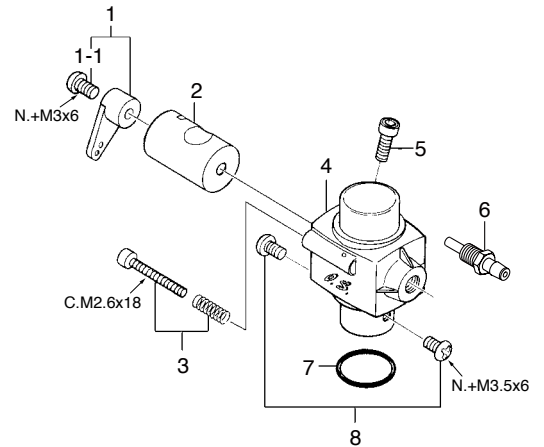

MAX-65LA (Silver)

(16512)

TYPE 60J

(26581000)

* Type of screw

C...Cap Screw M...Oval Fillister-Head Screw

F...Flat Head Screw N...Round Head Screw S...Set Screw

No.	Code No.	Description
1	26504010	Cylinder Head Assembly
2	26021110	Head Gasket
3	26503000	Cylinder & Piston Assembly
4	45606000	Piston Pin
5	29505000	Connecting Rod
6	26581000	Carburetor Complete (60J)
7	45010002	Propeller Nut
8	28009002	Propeller Washer
9	26508000	Drive Hub
10	26022200	Thrust Washer
11	26501010	Crankcase
12	26022000	Crankshaft
13	26507000	Cover Plate
14	26582931	Needle Valve Assembly Bracket
14-1	26582900	Needle Valve Assembly
14-2	24081970	Needle Assembly
14-3	24981837	"O" Ring (2pcs.)
14-4	26381501	Set Screw
14-5	26711305	Ratchet Spring
14-6	26582910	Needle Valve Body
15	26582920	Needle Valve Body Retaining Screw
	26513000	Screw Set
	71605300	Glow Plug A3
	26028000	E-4010 Silencer Assembly
	22681953	Pressure Fitting
	26028100	Assembly Screw
	26625210	Retaining Screw (C.M4x40 2pcs.)

No.	Code No.	Description
1	22081408	Throttle Lever Assembly
1-1	22081313	Throttle Lever Retaining Screw
2	26581200	Carburetor Rotor
3	26029500	Air-bleed Screw
4	26581100	Carburetor Body
5	22826131	Throttle Stop Screw
6	26029430	Nozzle For Remote Needle Valve
7	46215000	Carburetor Rubber Gasket
8	25081700	Carburetor Retaining Screw