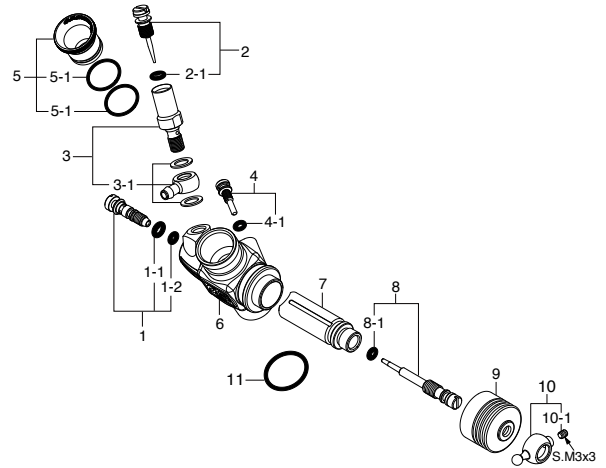

O.S. SPEED R21 EURO Spec.

(1C400)

TYPE 21M2(B)

(2A081001)

* Type of screw

C...Cap Screw B...Binding Screw M...Oval Fillister-Head Screw

F...Flat Head Screw T...Tapping Screw N...Round Head Screw S...Set Screw

CAP SCREW SETS (10pcs./set)

Code No.	Size	Pcs. used in an engine
79871020	M2.6x7	Cover Plate Retaining Screw (4pcs.)
79871055	M2.6x18	Carburetor Retainer Retaining Screw (1pc.)
79871180	M3x18	Cylinder Head Retaining Screw (4pcs.)

No.	Code No.	Description
* 1	2C404000	Outer Head OSSPEED R21 EURO
2	2A004100	Inner Head OSSPEED R2101
3	2A004160	Head Gasket Set (0.1mm / 0.15mm) OSSPEED R2101
* 4	2C403010	Built-Up Parts Set OSSPEED R21 EURO
* 4-1	2C403000	Cylinder & Piston Assembly OSSPEED R21 EURO
4-2	22016000	Piston Pin 21XZ-R
4-3	2AP17000	O.S. SPEED Piston Pin Retainer 2 (6pcs.)
4-4	23755024	Connecting Rod w/piston pin retainers (3pcs.) OSSP R2102,21XZ-GT
5	2A081001	Carburetor Complete (Type 21M2(B))
6	23981740	Carburetor Retainer Assembly 21E,21H,21J
6-1	24881824	"O" Ring (2pcs.) (7B)
7	23731000	Crankshaft Ball Bearing (Front) 21VZ,VG,30VG,28XZ
8	2A001000	Crankcase OSSPEED R2101
9	23730020	Crankshaft Ball Bearing (Rear) 21V-SPEC,28XZ,30VG
10	2A002000	Crankshaft OSSPEED R2101
11	23107100	Cover Gasket (S-22) 21XZ,30VG,35AX
12	2A007000	Cover Plate OSSPEED R2101
	71642070	Glow Plug RP7
	22826140	Exhaust Seal Ring (2pcs.) 21VZ,30VG
	71801110	O.S. SPEED Flywheel Collet (2pcs.)
	22884254	O.S. SPEED Dust Cap Set For 12-30 Class 3mm (2pcs.)/16mm (2pcs.)/18mm (1pc)

* marked parts are available only for limited period
(one year after finishing the production).

No.	Code No.	Description
1	22082600	Mixture Control Valve Assembly (21M) 21XZ-R
1-1	46066319	"O" Ring (L) (2pcs.) P-3
1-2	22781800	"O" Ring (S) (2pcs.) 10D,10F,1H-3H,20E
2	22082970	Needle Assembly (21M) 21XZ-R
2-1	46066319	"O" Ring (2pcs.) P-3
3	22082940	Needle Holder Assembly (21M) 21XZ-R
3-1	22082950	No.15 Universal Nipple Assembly
4	22848160	Throttle Stop Screw (21J)
4-1	27881820	"O" Ring (S) (2pcs.) (S-3)
5	71533085	Carburetor Reducer (8.5mm Red) ALUMINUM
5-1	22615000	"O" Ring (1pc.) 2A-3A,20C,20D
6	22082110	Carburetor Body 21M(B)
7	22082200	Slide Valve (21M) 21XZ-R
8	2A081610	Metering Needle Assembly R2101
8-1	27881820	"O" Ring (S) (2pcs.) (S-3)
9	23981520	Dust Cover (21,30VG) 21E,21F,21J
10	23781400	Ball Link No.3
10-1	26381501	Set Screw (1pc.)
11	29015019	Carburetor Rubber Gasket 20E,60F,60MC,70D