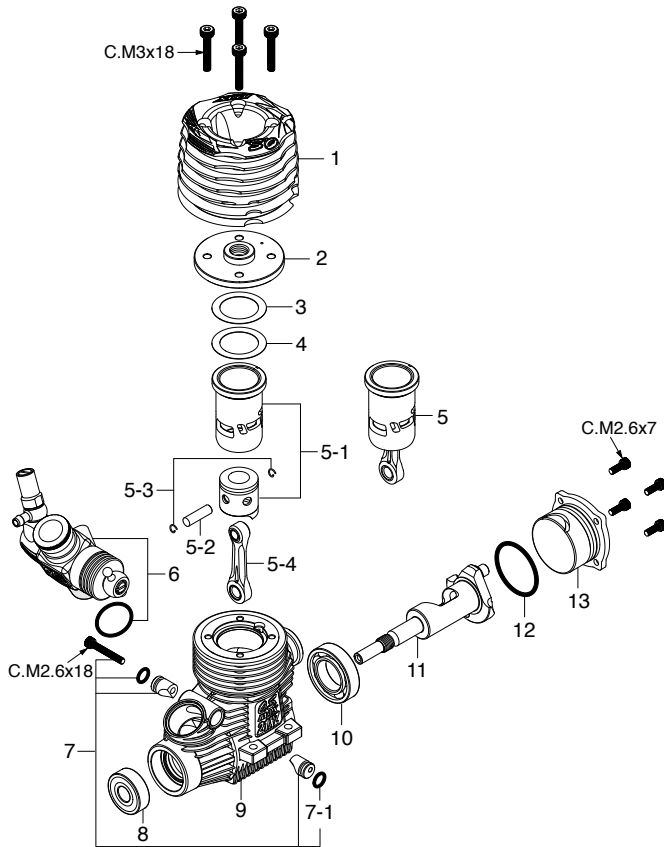

* Type of screw

C...Cap Screw B...Binding Screw M...Oval Fillister-Head Screw
F...Flat Head Screw T...Tapping Screw N...Round Head Screw S...Set Screw

CAP SCREW SETS (10pcs./set)

Code No.	Size	Pcs. used in an engine
79871020	M2.6x7	Cover Plate Retaining Screw (4pcs.)
79871055	M2.6x18	Carburetor Retainer Retaining Screw (1pc.)
79871180	M3x18	Cylinder Head Retaining Screw (4pcs.)

No.	Code No.	Description
1	22014020	Outer Head 21XZ-R Ver.2
2	22014100	Inner Head 21XZ-R
3	22014160	Head Gasket Set (AL 0.2mm) 21XZ-R
4	22014170	Head Gasket Set (PBP 0.1mm) 21XZ-R
5	22013030	Built-Up Parts Set 21XZ-R2
5-1	22013000	Cylinder & Piston Assembly 21XZ-R
5-2	22016000	Piston Pin 21XZ-R
5-3	21817000	Piston Pin Retainer (2pcs.) 12TG,21VG,28XZ
5-4	23755020	Connecting Rod OSSP 21V-SPEC
6	22082010	Carburetor Complete (Type 21M) 21XZ-R2
7	23981740	Carburetor Retainer Assembly 21E,21H,21J
7-1	24881824	"O" Ring (2pcs.) (7B)
8	23731000	Crankshaft Ball Bearing (Front) 21VZ,VG,30VG,28
9	22011010	Crankcase 21XZ-R Ver2
10	23730020	Crankshaft Ball Bearing (Rear) 21V-SPEC,28XZ,30VG
11	22012000	Crankshaft 21XZ-R
12	23107100	Cover Gasket (S-22) 30VG,21VG
13	22417000	Cover Plate 21XZ-R,21XZ-B
	71642070	Glow Plug RP7
	22014160	Head Gasket Set (AL 0.2mm) 21XZ-R
	22826140	Exhaust Seal Ring (2pcs.) 21VZ,30VG
	71533010	Carburetor Reducer 9mm (Blue) W/"O" Ring
	22615000	"O" Ring 2A-3A 20C,20D
	71801100	Flywheel No.1E Collet
	22884250	Dust Cap Set (3mm,16mm, 18mm)

No.	Code No.	Description
1	22082600	Mixture Control Valve Assembly (21M) 21XZ-R
1-1	46066319	"O" Ring (L) (2pcs.) P-3
1-2	22781800	"O" Ring (S) (2pcs.) 10D,10F,1H-3H,20E
2	22082970	Needle Assembly (21M) 21XZ-R
2-1	46066319	"O" Ring (2pcs.) P-3
3	22082940	Needle Holder Assembly (21M) 21XZ-R
3-1	22082950	No.15 Universal Nipple Assembly
4	22848160	Throttle Stop Screw (21J)
4-1	27881820	"O" Ring (S) (2pcs.)
5	71533385	Carburetor Reducer (8.5mm Purple)
5-1	22615000	"O" Ring (1pc.) 2A-3A,20C,20D
6	22082100	Carburetor Body (w/Thermo Insulator) (21M) 21XZ-R
6-1	23781110	Thermo Insulator 21C,21H,21E,20K
7	22082200	Slide Valve (21M) 21XZ-R
8	22082350	Metering Needle Assembly (21M) 21XZ-R Ver.2
8-1	27881820	"O" Ring (S) (2pcs.) S-3
9	23981520	Dust Cover (21,30VG) 21E,21F,21J
10	23781400	Ball Link No.3
10-1	26381501	Set Screw
11	29015019	Carburetor Rubber Gasket 20E,60F,60MC,70D