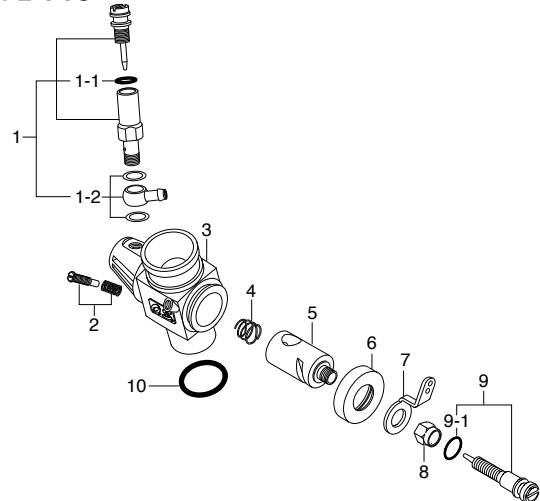

TYPE 11J

No.	Code No.	Description
1	21285901	Needle Valve Assembly 12E,10D,10J,10K,10M
1-1	27881820	"O" Ring (2pcs.) (S-3)
1-2	21881950	No.14 Universal Nipple Assembly
2	22681310	Throttle Stop Screw 12E,10M,2BK
3	21884100	Carburetor Body (11J) 18CV-R,RX
4	22481506	Rotor Spring 12E,11J,11M,20D
5	21884200	Carburetor Rotor (11J) 18CV-R,RX
6	21283210	Dust Cover 12E,11M,11J
7	22681419	Throttle Lever 12E,1H,10M,20D
8	21481420	Throttle Lever Fixing Nut 12E,10E-R,10M
9	21484600	Mixture Control Screw 10M
9-1	27881820	"O" Ring (2pcs.) (S-3)
10	22615000	Carburetor Rubber Gasket 2A-3A,20C,20D