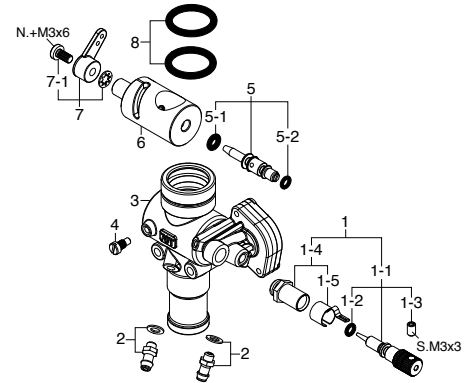

No.	Code No.	Description
1	28181900	Needle Valve Assembly 61H,70T
1-1	28181970	Needle Assembly 61H,70T
1-2	28181910	"O" Ring (2pcs.)
1-3	26381501	Set Screw
1-4	27381940	Needle-valve Holder Assembly 20C,60U,70D,7H
1-5	26711305	Ratchet Spring No.4
2	22681953	Fuel Inlet (Nipple No.1)
3	4A082100	Carburetor Body GF30
4	45581820	Roter Guide Screw 20C,60MC,70D
5	4A081600	Mixture Control Valve Assembly GF30
5-1	28181920	"O" Ring (L) (2pcs.)
5-2	28181910	"O" Ring (S) (2pcs.)
6	4A081200	Carburetor Rotor GF30
7	27881400	Throttle Lever Assembly 70N,C14,60F,70D
7-1	22081313	Throttle Lever Retaining Screw 1A-3A
8	4A081500	Carburetor Gasket (2pcs.)

No.	Code No.	Description
1	4A004200	Rocker Cover GF30
2	45761600	Rocker Arm Retainer (2pcs./1pair) FS26S-120S,70U
3	49464000	Rocker Support GF30-40
4	42561100	Rocker Arm (1pc.) FSa155,GF30
5	44561200	Tappet Adjusting Screw (1pair) FS200S,GF30
6	45560410	Split Cotter (2pcs./1pair) FS120S3,SE,GF30
7	49460400	Valve Spring Retainer (1pc.) GF30-40
8	49460200	Valve Spring (1pc.) GF30-40
9	44514300	Rocker Cover Gasket FS200S,GF30
10	4A004100	Cylinder Head (W/Gasket) GF30
10-1	44514100	Head Gasket (2pc.) FS200S,FI
11	49460100	Intake Valve (1pc.) GF30-40
12	49460110	Exhaust Valve (1pc.) GF30-40
13	4A003100	Cylinder Liner GF30
14	44503400	Piston Ring FS200S,GF30
15	4A003200	Piston GF30
16	28317000	Piston Pin Retainer (2pcs.) GT33,22,GF30
17	4A006000	Piston Pin GF30
18	4A005000	Connecting Rod GF30
19	4A001000	Crankcase GF30
20	4A066000	Push Rod (2pcs.) GF30
21	45566310	Push Rod Cover "O" Ring (2pcs.)
22	49466100	Push Rod Cover (1pc.) GF30-40
23	44564000	Cam Follower (2pcs.) FS200S,GF30
24	28310000	Lock Nut Set GT33,GF30
24-1	28309000	Propeller Washer GT33,GF30
25	4A008000	Drive Hub GF30
26	45520000	Thrust Washer FS120S,S2,SE,SP
27	29431000	Crankshaft Ball Bearing (Front) 140RX