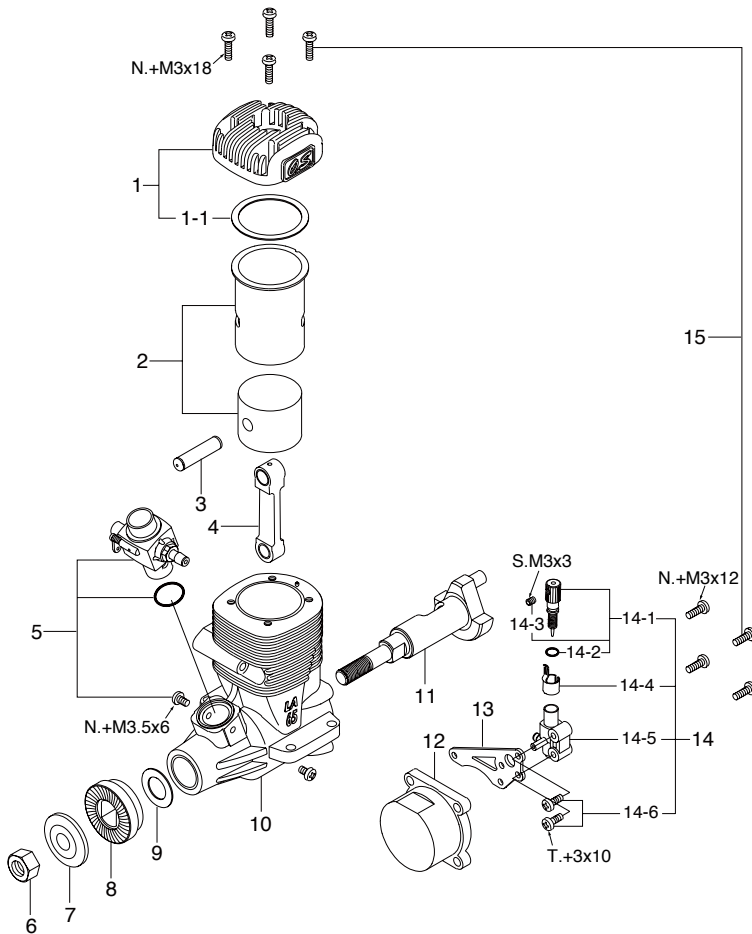

MAX-65LA (Silver)

(16512)

TYPE 60J

(26581000)

* Type of screw

C...Cap Screw M...Oval Fillister-Head Screw

F...Flat Head Screw N...Round Head Screw S...Set Screw

No.	Code No.	Description
1	26504010	Cylinder Head Assembly
2	26021110	Head Gasket
3	26503000	Cylinder & Piston Assembly
4	45606000	Piston Pin
5	29505000	Connecting Rod
6	26581000	Carburetor Complete (60J)
7	45010002	Propeller Nut
8	28009002	Propeller Washer
9	26508000	Drive Hub
10	26022200	Thrust Washer
11	26501010	Crankcase
12	26022000	Crankshaft
13	26507000	Cover Plate
14	26582931	Needle Valve Assembly Bracket
14-1	26582900	Needle Valve Assembly
14-2	24081970	Needle Assembly
14-3	24981837	"O" Ring (2pcs.)
14-4	26381501	Set Screw
14-5	26711305	Ratchet Spring
14-6	26582910	Needle Valve Body
15	26582920	Needle Valve Body Retaining Screw
	26513000	Screw Set
	71605300	Glow Plug A3
	26028000	E-4010 Silencer Assembly
	22681953	Pressure Fitting
	26028100	Assembly Screw
	26625210	Retaining Screw (C.M4x40 2pcs.)

No.	Code No.	Description
1	22081408	Throttle Lever Assembly
1-1	22081313	Throttle Lever Retaining Screw
2	26581200	Carburetor Rotor
3	26029500	Air-bleed Screw
4	26581100	Carburetor Body
5	22826131	Throttle Stop Screw
6	26029430	Nozzle For Remote Needle Valve
7	46215000	Carburetor Rubber Gasket
8	25081700	Carburetor Retaining Screw