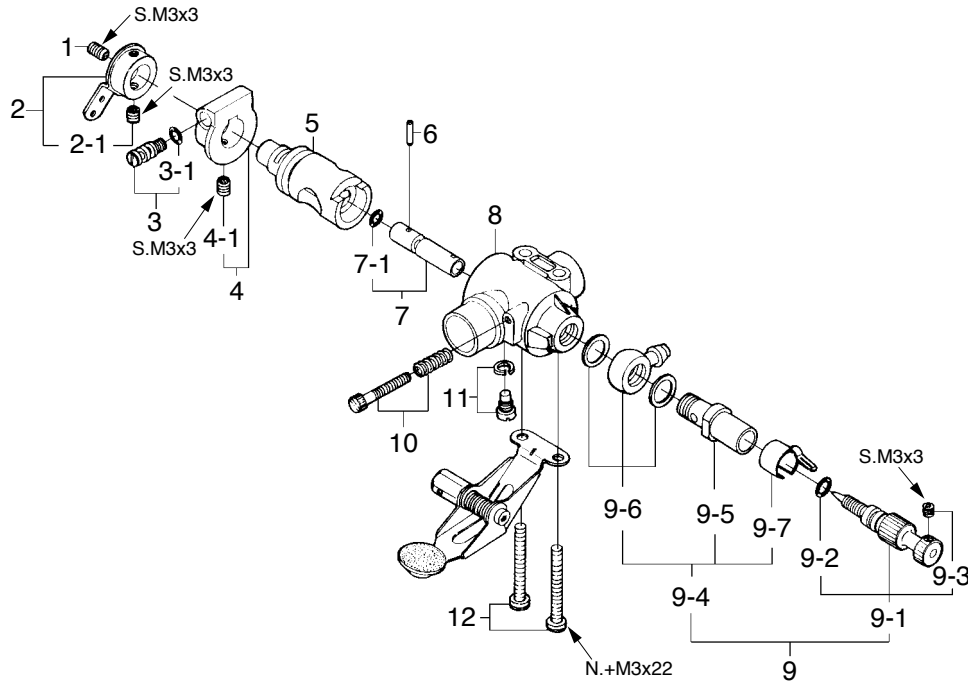

Note: The choke valve assembly is not included in the carburettor complete.

* Type of screw

C...Cap Screw B...Binding Screw M...Oval Fillister-Head Screw
F...Flat Head Screw T...Tapping Screw N...Round Head Screw S...Set Screw

No.	Code No.	Description
1	26381501	Set-screw
2	24981405	Throttle Lever Assembly
2-1	26381501	Set-screw
3	46281320	Mixture Control Screw Assembly
3-1	22781800	"O" Ring (2pcs.)
4	46281330	Mixture Control Screw Holder Assembly
4-1	26381501	Set-screw
5	46281200	Carburetor Rotor
6	46281340	Mixture Control Valve Pin
7	46281310	Mixture Control Valve Assembly
7-1	22781800	"O" Ring (2pcs.)
8	46281100	Carburetor Body
9	46281900	Needle Valve Assembly
9-1	29081952	Needle Assembly
9-2	24981837	"O" Ring (2pcs.)
9-3	26381501	Set-screw
9-4	46181940	Needle Valve Holder Assembly
9-5	46181941	Needle Valve Holder
9-6	46181950	Fuel Inlet
9-7	26711305	Ratchet Spring No.4
10	45681600	Throttle Stop Screw
11	45581820	Rotor Guide Screw
12	45581700	Carburetor Retaining Screw