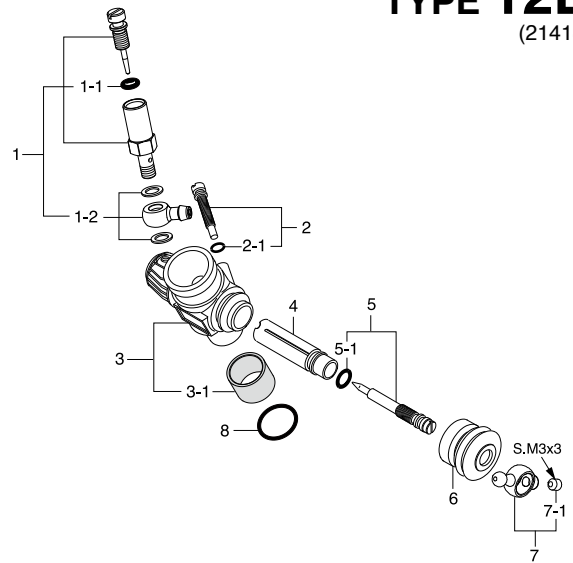

MAX-12TG Ver.II

(11192)

TYPE 12D2

(21418010)

* Type of screw

C...Cap Screw B...Binding Screw M...Oval Fillister-Head Screw
F...Flat Head Screw T...Tapping Screw N...Round Head Screw S...Set Screw

CAP SCREW SETS (10pcs./set)

Code No.	Size	Pcs. used in an engine
79871020	M2.6x7	Cover Plate Retaining Screw (4pcs.)
79871150	M3x15	Cylinder Head Retaining Screw (4pcs.)

No.	Code No.	Description
1	21414010	Outer Head 12TG Ver.2
2	21414120	Inner Head 12TG Ver.2
3	21413000	Cylinder & Piston Assembly 12TG-P,TG
4	21536000	Piston Pin 12TZ,12TG
5	21817000	Piston Pin Retainer (2pcs.) 12TG,21VG,28XZ
6	21415000	Connecting Rod 12TG-P,TG
7	21418010	Carburetor Complete (Type 12D2) 12TG Ver.2
8	25381701	Carburetor Retainer Assembly 12TZ,18TZ,12TG
8-1	23325340	M3.5x0.60 Nut (2pcs.) (For silencer)
9	22631020	Crankshaft Ball Bearing (Front) 12CV-R,12TR
10	21411010	Crankcase 12TG-P,TG
11	21931010	Crankshaft Ball Bearing (Rear) 12TZ,18TZ,18TM
12	21412000	Crankshaft 12TG-P
13	21411400	Gasket Set 12TG
14	21417000	Cover Plate 12TG-P,TG
	71608001	Glow Plug No.8
	21427200	Exhaust Seal Ring (2pcs.) 12TG,TZ

No.	Code No.	Description
1	21681900	Needle Valve Assembly 12F-B
1-1	27881820	"O" Ring (2pcs.) (S-3)
1-2	21881950	No.14 Universal Nipple Assembly
2	21982620	Throttle Stop Screw 12D,11H,11K
2-1	22781800	"O" Ring (S) (2pcs.) 10D,10F,1H-3H,20E
3	21418110	Carburetor Body (12D2) 12TG Ver.2
3-1	21982900	Thermo Insulator 11H,11K,11L
4	21682200	Slide Valve (12F-B) OSSPEED 12XZ
5	21538500	Metering Needle Assembly 12D,11H
5-1	22781800	"O" Ring (S) (2pcs.) 10D,10F,1H-3H,20E
6	21982520	Dust Cover 12D,11H,11K
7	23818430	Ball Link No.5
7-1	26381501	Set Screw
8	22615000	Carburetor Rubber Gasket 2A-3A,20C,20D