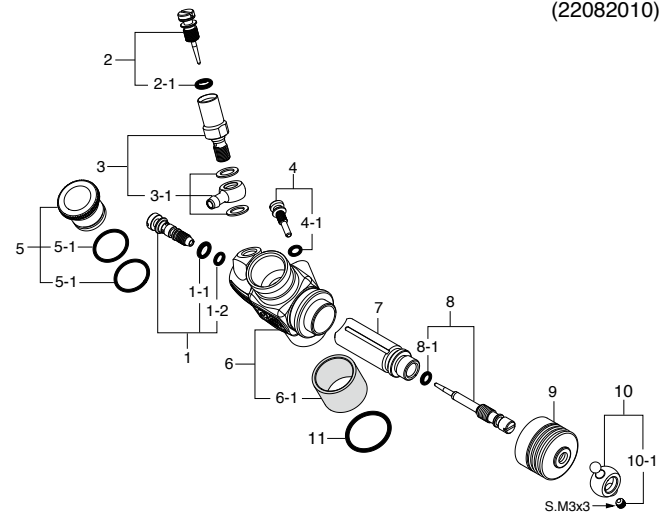

* Type of screw

C...Cap Screw B...Binding Screw M...Oval Fillister-Head Screw
F...Flat Head Screw T...Tapping Screw N...Round Head Screw S...Set Screw

CAP SCREW SETS (10pcs./set)

Code No.	Size	Pcs. used in an engine
79871020	M2.6x7	Cover Plate Retaining Screw (4pcs.)
79871055	M2.6x18	Carburetor Retainer Retaining Screw (1pc.)
79871180	M3x18	Cylinder Head Retaining Screw (4pcs.)

No.	Code No.	Description
1	22014020	Outer Head 21XZ-R Ver.2
2	22014100	Inner Head 21XZ-R
3	22014160	Head Gasket Set (AL 0.2mm) 21XZ-R
4	22014170	Head Gasket Set (PBP 0.1mm) 21XZ-R
5	22013030	Built-Up Parts Set 21XZ-R2
5-1	22013000	Cylinder & Piston Assembly 21XZ-R
5-2	22016000	Piston Pin 21XZ-R
5-3	21817000	Piston Pin Retainer (2pcs.) 12TG,21VG,28XZ
5-4	23755020	Connecting Rod OSSP 21V-SPEC
6	22082010	Carburetor Complete (Type 21M) 21XZ-R2
7	23981740	Carburetor Retainer Assembly 21E,21H,21J
7-1	24881824	"O" Ring (2pcs.) (7B)
8	23731000	Crankshaft Ball Bearing (Front) 21VZ,VG,30VG,28
9	22011010	Crankcase 21XZ-R Ver2
10	23730020	Crankshaft Ball Bearing (Rear) 21V-SPEC,28XZ,30VG
11	22012000	Crankshaft 21XZ-R
12	23107100	Cover Gasket (S-22) 30VG,21VG
13	22417000	Cover Plate 21XZ-R,21XZ-B
	71642070	Glow Plug RP7
	22014160	Head Gasket Set (AL 0.2mm) 21XZ-R
	22826140	Exhaust Seal Ring (2pcs.) 21VZ,30VG
	71533010	Carburetor Reducer 9mm (Blue) W/"O" Ring
	22615000	"O" Ring 2A-3A 20C,20D
	71801100	Flywheel No.1E Collet
	22884250	Dust Cap Set (3mm,16mm, 18mm)

No.	Code No.	Description
1	22082600	Mixture Control Valve Assembly (21M) 21XZ-R
1-1	46066319	"O" Ring (L) (2pcs.) P-3
1-2	22781800	"O" Ring (S) (2pcs.) 10D,10F,1H-3H,20E
2	22082970	Needle Assembly (21M) 21XZ-R
2-1	46066319	"O" Ring (2pcs.) P-3
3	22082940	Needle Holder Assembly (21M) 21XZ-R
3-1	22082950	No.15 Universal Nipple Assembly
4	22848160	Throttle Stop Screw (21J)
4-1	27881820	"O" Ring (S) (2pcs.)
5	71533385	Carburetor Reducer (8.5mm Purple)
5-1	22615000	"O" Ring (1pc.) 2A-3A,20C,20D
6	22082100	Carburetor Body (w/Thermo Insulator) (21M) 21XZ-R
6-1	23781110	Thermo Insulator 21C,21H,21E,20K
7	22082200	Slide Valve (21M) 21XZ-R
8	22082350	Metering Needle Assembly (21M) 21XZ-R Ver.2
8-1	27881820	"O" Ring (S) (2pcs.) S-3
9	23981520	Dust Cover (21,30VG) 21E,21F,21J
10	23781400	Ball Link No.3
10-1	26381501	Set Screw
11	29015019	Carburetor Rubber Gasket 20E,60F,60MC,70D