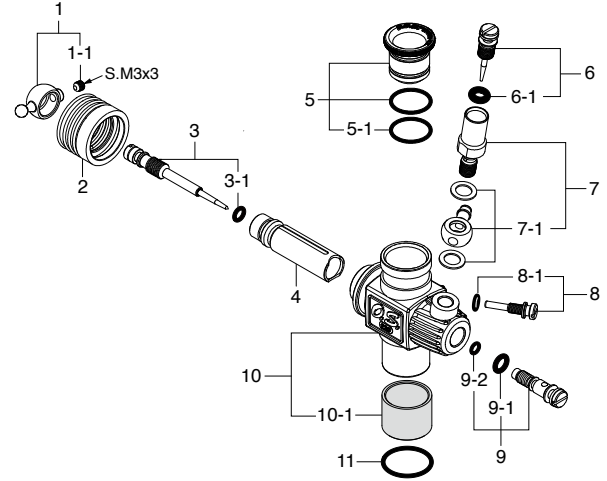

O.S. SPEED B2102

(1A300)

TYPE 22C(B)R6.0

(2A381000)

* Type of screw

C...Cap Screw B...Binding Screw M...Oval Fillister-Head Screw
F...Flat Head Screw T...Tapping Screw N...Round Head Screw S...Set Screw

CAP SCREW SETS (10pcs./set)

Code No.	Size	Pcs. used in an engine
79871020	M2.6x7	Cover Plate Retaining Screw (4pcs.)
79871055	M2.6x18	Carburetor Retainer Retaining Screw (1pc.)
79871180	M3x18	Cylinder Head Retaining Screw (4pcs.)

No.	Code No.	Description
* 1	2A304000	Outer Head OSSPEED B2102
* 2	2A304100	Inner Head OSSPEED B2102
3	2A204160	Head Gasket (0.1mm, 0.15mm) OSSPEED B2101
4	2A203010	Built-up Parts Set (C&P) OSSPEED B2101
4-1	2A203000	Cylinder & Piston Assembly OSSPEED B2101
4-2	22016000	Piston Pin 21XZ-R
4-3	21817010	Piston Pin Retainer 4mm (6pcs.)
4-4	22425003	Connecting Rod (w/piston pin retainers 3pcs.)
* 5	2A381000	Carburetor Complete (Type 22C(B) R6.0)
6	23981740	Carburetor Retainer Assembly 21E,21H,21J
6-1	24881824	"O" Ring (2pcs.) (7B)
7	23731020	Ball Bearing (Front) 21XZ-B
* 8	2A301000	Crankcase OSSPEED B2102
9	23730050	Ceramic Bearing (Rear) OSSPEED 21V
* 10	2A302000	Crankshaft OSSPEED B2102
11	23764020	Cover Gasket (S-22) 30VG,21VZ,VG
12	2A207000	Cover Plate OSSPEED B2101
	71641300	Glow Plug P3
	22826140	Exhaust Seal Ring 21VZ,30VG
	71533865	Carburetor Reducer 6.5mm(RED) w/ "O" Ring (2pcs.)
	22615000	"O" Ring (1pc.) 2A-3A,20C,20D
	22884250	Dust Cap Set (3mm,16mm,18mm)

* marked parts are available only for limited period
(one year after finishing the production).

No.	Code No.	Description
1	23781400	Ball Link No.3
1-1	26381501	Retaining Screw
2	23981520	Dust Cover (21,30VG) 21E,21F,21J
* 3	2A381500	Metering Needle Assembly 22C
3-1	27881820	"O" Ring (2pcs.) (S-3)
* 4	2A381200	Slide Valve 22C
5	71533261	Carburetor Reducer 6mm (Red) OSSPEED B2101
5-1	22615000	"O" Ring 2A-3A,20C,20D
6	23618197	Needle Assembly 21C,21E,21F,20E,21J
6-1	46066319	"O" Ring (L) (2pcs.) P-3
7	22082940	Needle Holder Assembly (21M) 21XZ-R
7-1	22082950	Fuel Inlet (No.15)
* 8	2A381620	Throttle Stop Screw 22C
8-1	27881820	"O" Ring (2pcs.) (S-3)
9	23781600	Mixture Control Valve Assembly 20K,21J
9-1	46066319	"O" Ring (L) (2pcs.) P-3
9-2	22781800	"O" Ring (S) (2pcs.) 10D,10F,1H-3H,20E
* 10	2A381100	Carburetor Body (w/Thermo Insulator) 22C(B)
10-1	2AN81101	Thermo Insulator 21J3
11	29015019	Carburetor Rubber Gasket 20E,60F,60MC,70D