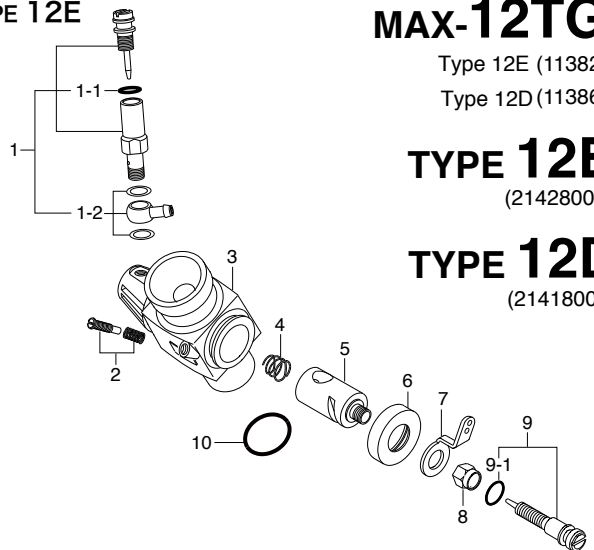

TYPE 12E

MAX-12TG

Type 12E (11382)

Type 12D (11386)

TYPE 12E

(21428000)

TYPE 12D

(21418000)

No.	Code No.	Description
1	21285901	Needle Valve Assembly
1-1	27881820	"O" Ring (2pcs.)
1-2	21881950	No.14 Universal Nipple Assembly
2	22681310	Throttle Stop Screw
3	21428100	Carburetor Body
4	22481506	Rotor Spring
5	21428200	Carburetor Rotor
6	21283210	Dust Cover
7	22681419	Throttle Lever
8	21481420	Throttle Lever Fixing Nut
9	21982630	Mixture Control Screw
9-1	27881820	"O" Ring (2pcs.)
10	22615000	Carburetor Rubber Gasket