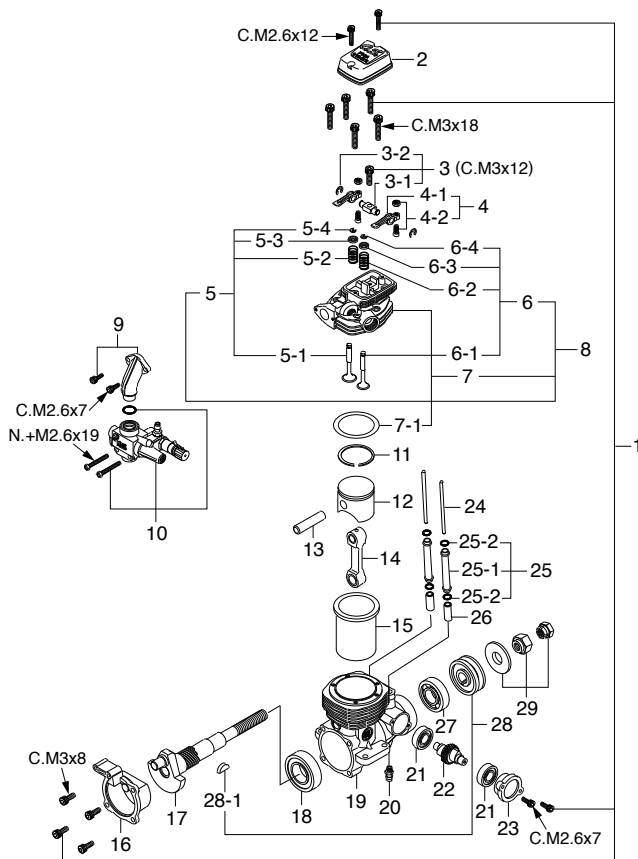

*Type of screw

C...Cap Screw M...Oval Fillister-Head Screw

F...Flat Head Screw N...Round Head Screw S...Set Screw