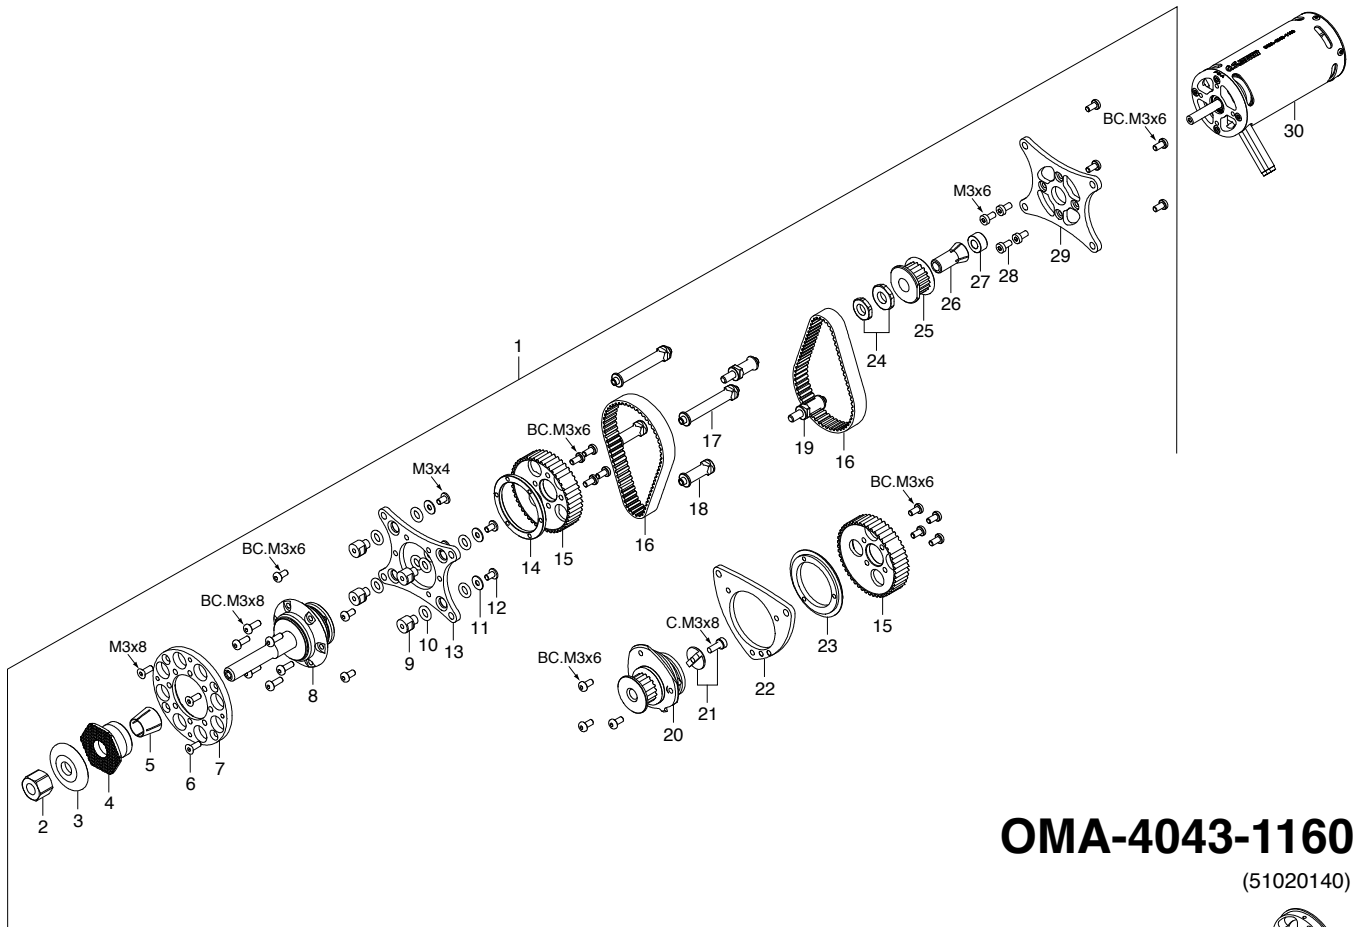

OMR-4043-172

(51020130)

* Type of screw

C...Cap Screw BC...Hexagon Button Cap Screw

OMA-4043-1160

(51020140)

No.	Code No.	Description
1	51020150	RU-01 Motor Reduction Unit
2	74004080	Propeller Nut
3	74004081	Propeller Washer
4	74004082	Drive Washer
5	74004083	Drive Collet
6		Front Mount Retaining Screw (4pcs.)
7	74004085	Front Mounting Plate-A
8	74004087	Front Housing Assembly
9		Mount Stay (4pcs.)
10	74004090	Rubber (8pcs.)
11		Washer (4pcs.)
12		Screw (4pcs.)
13		Front Plate
14		Front Housing Support
15		Pulley (L)
16	74004096	Belt
17		Long Stay (2pcs.)
18		Short Stay-B (2pcs.)
19		Short Stay-A (2pcs.)
20		Middle Housing Assembly
21		Key Flange Set
22		Middle Plate
23		Middle Housing Support
24		Motor Pulley Nuts
25		Pulley (S)
26		Motor Pulley Collet
27		Motor Pulley Spacer
28		Motor Retaining Screw
29		Motor Plate
30	51020140	OMA-4043-1160
	74004086	Front Mounting Plate-B
	74004111	Rear Mounting Plate