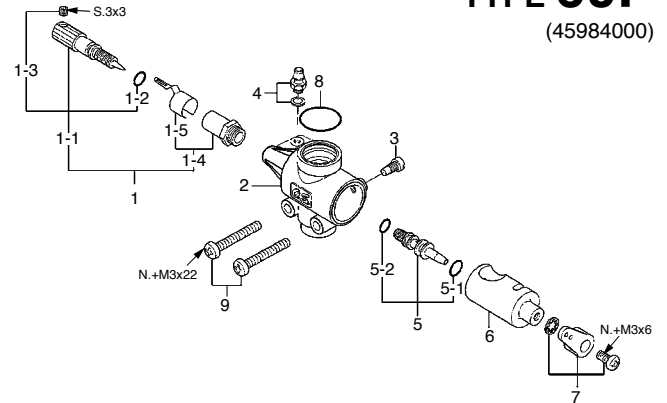

* Type of screw

C...Cap Screw B...Binding Screw M...Oval Fillister-Head Screw
F...Flat Head Screw T...Tapping Screw N...Round Head Screw S...Set Screw

No.	Code No.	Description
1	45984900	Needle Valve Assembly
1-1	24081970	Needle Assembly
1-2	24981837	"O" Ring (2pcs.)
1-3	26381501	Set Screw
1-4	27381940	Needle Valve Holder Assembly
1-5	26711305	Ratchet Spring No.4
2	45984100	Carburetor Body
3	45581820	Rotor Guide Screw
4	22681953	Fuel Inlet No.1
5	45582300	Mixture Control Valve Assembly
5-1	46066319	"O" Ring (L) (2pcs.)
5-2	24881824	"O" Ring (S) (2pcs.)
6	45983200	Carburetor Rotor
7	27881400	Throttle Lever Assembly
8	46115000	Carburetor Rubber Gasket
9	45581700	Carburetor Retaining Screw (2pcs.)

No.	Code No.	Description
1	45913000	Screw Set
2	45904210	Rocker Cover
3	45961400	Rocker Support Assembly
3-1	45961410	Rocker Support
3-2	45761600	Rocker Arm Retainer (2pc. /1pair)
4	45361000	Rocker Arm Assembly (1pair)
4-1	45361100	Rocker Arm (1pc.)
4-2	45061202	Tappet Adjusting Screw
5	45960001	Intake Valve Assembly (1pair)
5-1	45960100	Intake Valve (1pc.)
5-2	45960210	Valve Spring (1pc.)
5-3	45960310	Valve Spring Retainer (1pc.)
5-4	45960400	Split Cotter (2pc. /1pair)
6	45960011	Exhaust Valve Assembly (1pair)
6-1	45960110	Exhaust Valve (1pc.)
6-2	45960210	Valve Spring (1pc.)
6-3	45960310	Valve Spring Retainer (1pc.)
6-4	45960400	Split Cotter (2pc. /1pair)
7	45904110	Cylinder Head (w/Gasket)
8	45904011	Cylinder Head (w/Gasket and valve Assembly)
9	45968200	Intake Pipe Assembly
9-1	45968210	Intake Pipe
9-2	45771000	Breather Nipple (No.5)
10	45984000	Carburetor Complete (Type 60P)
11	45903400	Piston Ring
12	45903200	Piston

No.	Code No.	Description
13	45906000	Piston Pin
14	45605000	Connecting Rod
15	46103100	Cylinder Liner
16	45907020	Cover Plate
17	45902010	Crankshaft
18	45530030	Crankshaft Ball Bearing (R)
19	45914010	Gasket Set
20	45901010	Crankcase
21	45771000	Breather Nipple (No.5)
22	45231100	Camshaft Ball Bearing (1pc.)
23	45962010	Camshaft
24	45901110	Cam Cover
25	45966000	Push Rod (2pcs.)
26	45966100	Push Rod Cover Assembly (2pcs.)
26-1	45966110	Push Rod Cover (1pc.)
26-2	24881824	Push Rod Cover "O" Ring (2pcs.)
27	45564000	Cam Follower (2pcs.)
28	26731002	Crankshaft Ball Bearing (F)
29	46120000	Thrust Washer
30	45908000	Drive Hub
30-1	29008219	Woodruff Key
31	45910100	Locknut Set
	45925010	F-4020 Silencer Assembly
	45925100	Silencer Body
	45926000	Exhaust Header Pipe Assembly
	71615009	Glow Plug Type F