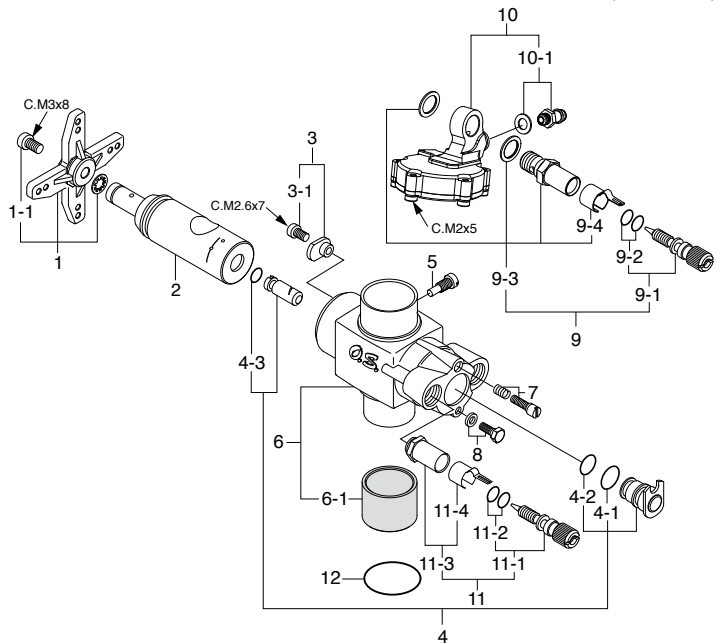

O.S.SPEED 91HZ-R 3C

(18641)

TYPE 61F

(29088030)

* Type of screw
C...Cap Screw M...Oval Fillister-Head Screw
F...Flat Head Screw N...Round Head Screw S...Set Screw

CAP SCREW SETS (10pcs./sets)

Code No.	Size	Pcs. used in an engine
79871055	M2.6x18	Retainer Screw (1pc.)
79871140	M3x12	Cover Plate Retaining Screw (4pcs.)
79871150	M3x15	Cylinder Head Retaining Screw (6pcs.)

No.	Code No.	Description
1	29074040	Heatsink Head
1-1	29061405	Head Gasket (0.1mm)
2	29073110	Cylinder Liner
3	29503400	Piston Ring
4	29073200	Piston
5	26606008	Piston Pin
6	27917000	Piston Pin Retainer (2pcs.)
7	29505010	Connecting Rod
8	29088030	Carburetor Complete 61F
9	45010002	Propeller Nut
10	46120000	Thrust Washer
11	26731002	Crankshaft Ball Bearing (Front)
12	29081720	Carburetor Retainer Assembly
12-1	45566310	"O" Ring
13	29071010	Crankcase
14	27930000	Crankshaft Ball Bearing (Rear)
15	29072010	Crankshaft
16	29061410	Cover Gasket
17	29067030	Cover Plate
18	22681953	Nipple (No.1)
	71608001	Glow Plug No.8
	72403070	Check Valve
	29061406	Head Gasket (0.2mm)
	71705110	Needle Control Arm
	79871010	Needle Adjusting Screw M2.6x5 (10pcs.)

No.	Code No.	Description
1	29085140	Throttle Lever Assembly
1-1	79871110	Throttle Lever Retaining Screw (10pcs.)
2	29088240	Carburetor Rotor
3	25881220	Rotor Guide Washer
3-1	79871020	Retaining Screw (10pcs.)
4	29088320	Mixture Control Valve Assembly
4-1	27881810	"O"Ring (L) (2pcs.)
4-2	27881800	"O"Ring (S) (2pcs.)
4-3	27881820	"O"Ring (L) (2pcs.)
5	45581820	Rotor Guide Screw
6	29088130	Carburetor Body
6-1	27984900	Thermo Insulator
7	27881330	Mixture Control Screw
8	27681340	Mixture Control Valve Stopper
9	29088900	Needle Valve Assembly (Main Needle)
9-1	29085910	Needle Assembly
9-2	24981837	"O"Ring (2pcs.)
9-3	29088940	Needle Valve Holder Assembly
9-4	26711305	Ratchet Spring No.4
10	29088800	Reguretor Assembly
10-1	22681953	Fuel Inlet (Nipple No.1)
11	29088980	Needle Valve Assembly
11-1	29085910	Needle Assembly
11-2	24981837	"O"Ring (2pcs.)
11-3	27381940	Needle Valve Holder Assembly
11-4	26711305	Ratchet Spring No.4
12	27915000	Carburetor Rubber Gasket