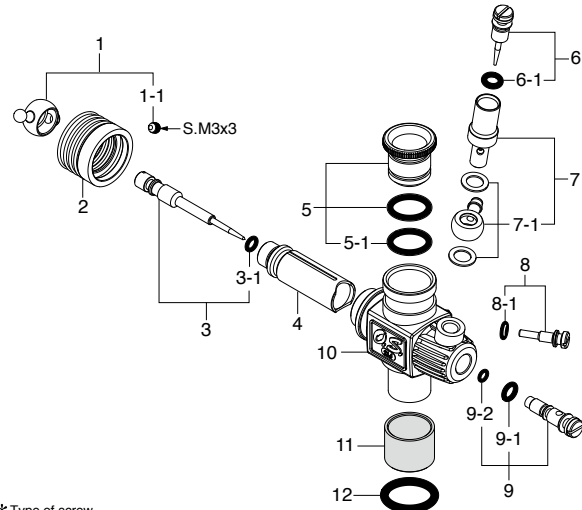

* Type of screw

C...Cap Screw B...Binding Screw M...Oval Fillister-Head Screw
F...Flat Head Screw T...Tapping Screw N...Round Head Screw S...Set Screw

CAP SCREW SETS (10pcs./set)

Code No.	Size	Pcs. used in an engine
79871020	M2.6x7	Cover Plate Retaining Screw (4pcs.)
79871055	M2.6x18	Carburetor Retainer Retaining Screw (1pc.)
79871180	M3x18	Cylinder Head Retaining Screw (4pcs.)

No.	Code No.	Description
1	22854200	Outer Head 25XZ
2	22854100	Inner Head 25XZ
3	22854140	Gasket Set 25XZ
3-1	23107100	Cover Gasket (S-22) 21XZ,30VG,35AX
4	22853000	Cylinder & Piston Assembly 25XZ
5	22856000	Piston Pin 25XZ
6	21817000	Piston Pin Retainer (2pcs.) 12TG,21VG,28XZ
7	23755020	Connecting Rod OSSP 21V-SPEC
8	22848030	Carburetor Complete (Type 21JN) 25XZ
9	23981740	Carburetor Retainer Assembly 21E,21H,21J
9-1	24881824	"O" Ring (2pcs.) (7B)
10	23731000	Crankshaft Ball Bearing (Front) 21VZ,VG,30VG,28
11	22851000	Crankcase 25XZ
12	23730020	Crankshaft Ball Bearing (Rear) 21SPEC,28XZ,30VG
13	22852000	Crankshaft 25XZ
14	22857000	Cover Plate 25XZ
15	23763010	Screw Set 30VG,21VZ,VG
	71641300	Glow Plug T-P3
	22826140	Exhaust Seal Ring 21VZ,30VG
	22884250	Dust Cap Set (3mm,16mm,18mm)

No.	Code No.	Description
1	23781400	Ball Link No.3
1-1	26381501	Retaining Screw
2	23981520	Dust Cover (21,30VG) 21E,21F,21J
3	23818340	Metering Needle Assembly 21C,21J
3-1	27881820	"O" Ring (2pcs.) (S-3)
4	22848210	Slide Valve 21J
5	71533000	Carburetor Reducer 8mm (RED)
5-1	22615000	"O" Ring 2A-3A,20C,20D
6	23618197	Needle Assembly 21C,21E,21F,20E,21J
6-1	46066319	"O" Ring P-3
7	22082940	Needle Holder Assembly (21M) 21XZ-R
7-1	22082950	Fuel Inlet (No.15)
8	22848160	Throttle Stop Screw (21J)
8-1	27881820	"O" Ring (S-3)
9	23781600	Mixture Control Valve Assembly 20K,21J
9-1	46066319	"O" Ring (L) (2pcs.) P-3
9-2	22781800	"O" Ring (S) (2pcs.) 10D,10F,1H-3H,20E
10	22848130	Carburetor Body (w/Thermo Insulator) (21JN) 25XZ
11	23781110	Thermo Insulator 21C,21H,21E,20K
12	29015019	Carburetor Rubber Gasket 20E,60F,60MC,70D