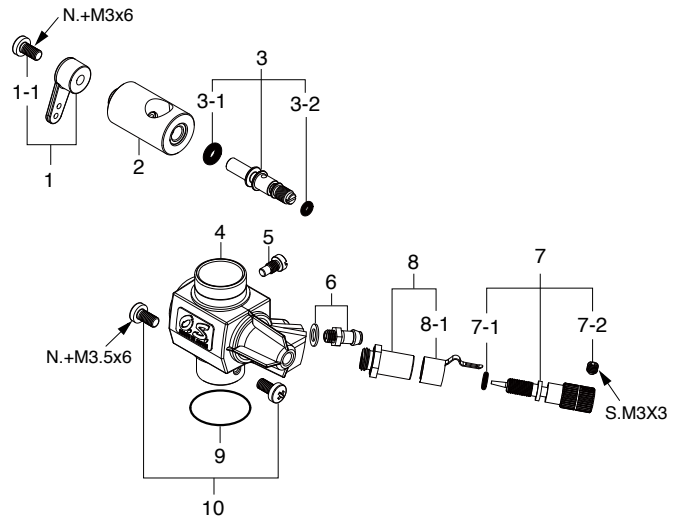

* Type of screw

C...Cap Screw M...Oval Fillister-Head Screw

F...Flat Head Screw N...Round Head Screw S...Set Screw

No.	Code No.	Description
1	25704010	Cylinder Head
2	25703000	Cylinder & Piston Assembly
3	25206000	Piston Pin
4	25217000	Piston Pin Retainer (2pcs.)
5	25205000	Connecting Rod
6	25781010	Carburetor Complete (Type 40J-BE)
7	23210007	Propeller Nut
8	23209003	Propeller Washer
9	24608010	Drive Hub
10	46120000	Thrust Washer
11	26731002	Crankshaft Ball Bearing (F)
12	25701000	Crankcase
13	25830010	Crankshaft Ball Bearing (R)
14	25702000	Crankshaft
15	25714000	Gasket Set
16	25707000	Cover Plate
17	24613000	Screw Set
	71668100	Glow Plug BE-3
	72200080	Needle Valve Extension Cable Set
	24625210	E-3071 Silencer Assembly
	24625125	"O" Ring
	25625300	Assembly Screw
	22681957	Pressure Nipple (No.7)
	25425400	Silencer Retaining Screw (C.M3x35 2pcs.)

No.	Code No.	Description
1	22081408	Throttle Lever Assembly No.5
1-1	22081313	Assembly Screw
2	25781210	Carburetor Rotor
3	25781600	Mixture Control Valve Assembly
3-1	46066319	"O" Ring (L) (2pcs.)
3-2	22781800	"O" Ring (S) (2pcs.)
4	25781110	Carburetor Body
5	45581820	Rotor Guide Screw
6	22681953	Fuel Inlet (No.1)
7	25781970	Needle Assembly
7-1	24981837	"O" Ring (2pcs.)
7-2	26381501	Set Screw
8	27381940	Needle-valve Holder Assembly
8-1	26711305	Ratchet Spring No.4
9	46215000	Carburetor Rubber Gasket
10	25081700	Carburetor Retaining Screw