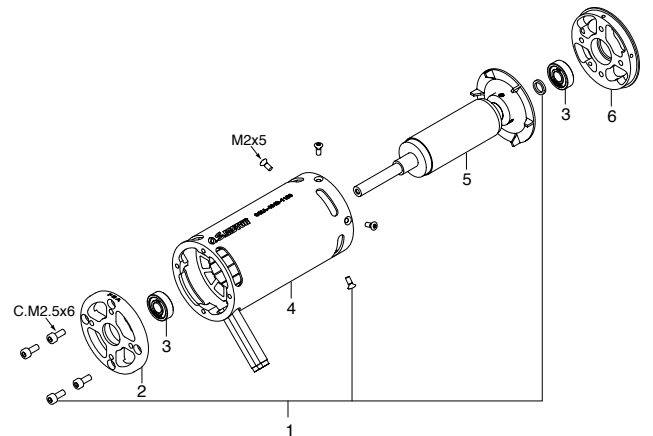

OMR-4043-172

(51020130)

* Type of screw

C...Cap Screw BC...Hexagon Button Cap Screw

OMA-4043-1160

(51020140)

No.	Code No.	Description
1	51020150	RU-01 Motor Reduction Unit
2	74004080	Propeller Nut
3	74004081	Propeller Washer
4	74004082	Drive Washer
5	74004083	Drive Collet
6		Front Mount Retaining Screw (4pcs.)
7	74004085	Front Mounting Plate-A
8	74004087	Front Housing Assembly
9		Mount Stay (4pcs.)
10	74004090	Rubber (8pcs.)
11		Washer (4pcs.)
12		Screw (4pcs.)
13		Front Plate
14		Front Housing Support
15		Pulley (L)
16	74004096	Belt
17		Long Stay (2pcs.)
18		Short Stay-B (2pcs.)
19		Short Stay-A (2pcs.)
20		Middle Housing Assembly
21		Key Flange Set
22		Middle Plate
23		Middle Housing Support
24		Motor Pulley Nuts
25		Pulley (S)
26		Motor Pulley Collet
27		Motor Pulley Spacer
28		Motor Retaining Screw
29		Motor Plate
30	51020140	OMA-4043-1160
	74004086	Front Mounting Plate-B
	74004111	Rear Mounting Plate