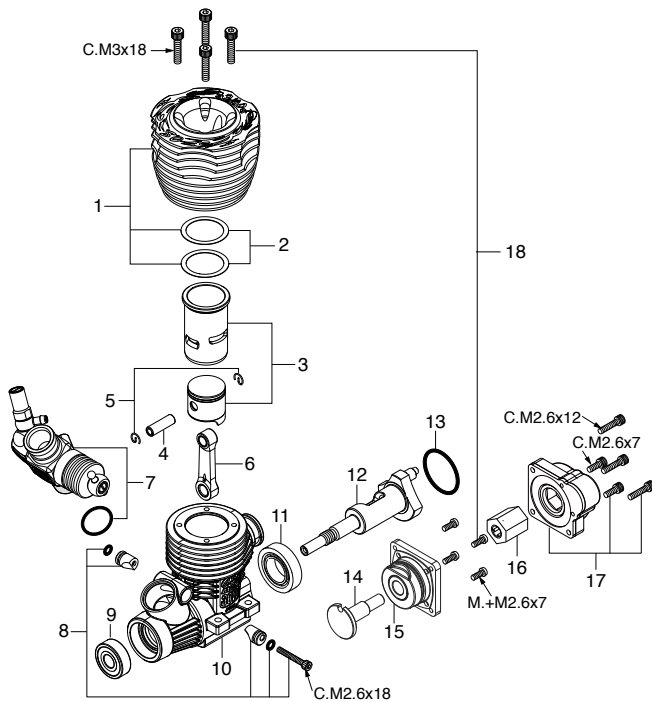

MAX-30VG(P)ES

(13966)

TYPE 21E

(23981010)

* Type of screw

C...Cap Screw B...Binding Screw M...Oval Fillister-Head Screw

F...Flat Head Screw T...Tapping Screw N...Round Head Screw S...Set Screw

No.	Code No.	Description
1	23924000	Heatsink Head 30VG
2	23914100	Head Gasket 0,2mm (2pcs.) 30VG(P)
3	23923000	Cylinder & Piston Assembly 30VG
4	23916000	Piston Pin 30VG,25AX
5	24517000	Piston Pin Retainer (2pcs.) 30VG 37SZ,46VX
6	23915000	Connecting Rod 30VG
7	23981010	Carburetor Complete (Type 21E) 30VG(P)
8	23981740	Carburetor Retainer Assembly 21E,21H,21J
9	23731000	Crankshaft Ball Bearing (Front) 21VZ,VG,30VG,28
10	23911000	Crankcase 30VG
11	23730020	Crankshaft Ball Bearing (Rear) 21SPEC,28XZ,30VG
12	23912010	Crankshaft 30VG(P)-X
13	23107100	Cover Gasket (S-22) 21XZ,30VG,35AX
14	23912210	Starting Shaft (For Roto Start) 21-30VG ES
15	23917210	Rear Adaptor (For Roto Start) 21-30VG ES
16	73008200	One-way Clutch N1 18TZ-TX,30VG-X
17	73009200	ES Starter Assembly 30VG
18	23911300	Screw Set 30VG(P)-X
	71608001	Glow Plug No.8
	72413000	Super Air Cleaner 203 Assembly (W/2 filter elements)
	72413200	203 Filter Elements (4pcs.)

No.	Code No.	Description
1	22848160	Mixture Control Screw (21J)
1-1	27881820	"O" Ring (2pcs.) (S-3)
2	23618190	Needle Valve Assembly 21E,20E
2-1	23618197	Needle Assembly 21C,21E,21F,20E,21J
2-2	46066319	"O" Ring (2pcs.) P-3
2-3	23618194	Needle Holder Assembly 21C,21E,21F,21J
2-4	23818176	Fuel Inlet No.9
3	23981110	Carburetor Body 21E 30VG(P)
4	23981210	Slide Valve 21E,21F
5	23981500	Metering Needle Assembly 21E 30VG(P)
5-1	27881820	"O" Ring (2pcs.) (S-3)
6	23981520	Dust Cover (21,30VG) 21E,21F,21J
7	23781400	Ball Link (No.3)
8	23781110	Thermo Insulator 21C,21H,21E,20K
9	29015019	Carburetor Rubber Gasket 20E,60F,60MC,70D