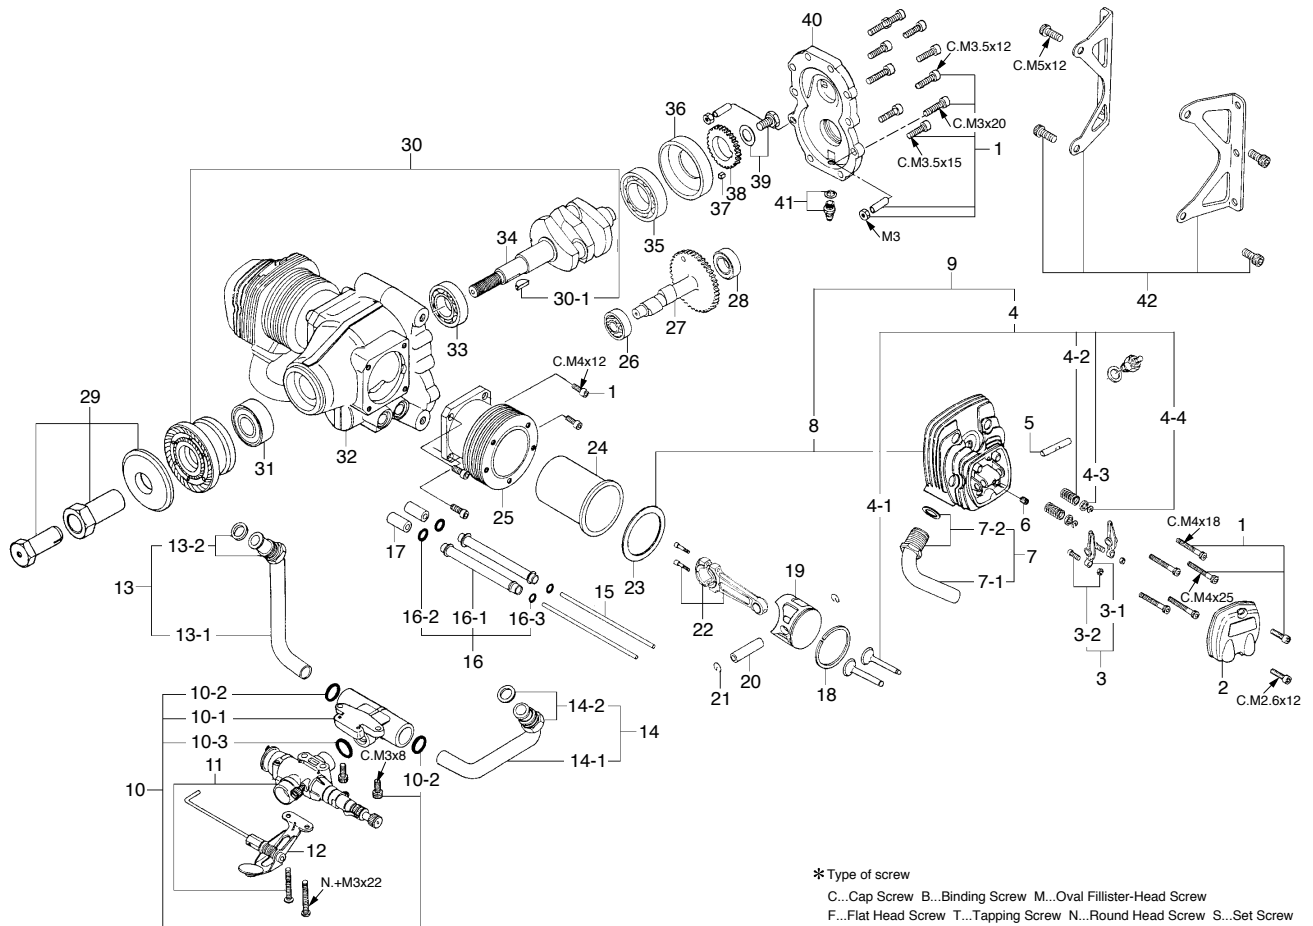

No.	Code No.	Description
1	46213000	Screw Set
2	46204200	Rocker Cover
3	45561010	Rocker Arm Assembly (1pair)
3-1	45561110	Rocker Arm (1pc.)
3-2	45061202	Tappet Adjusting Screw
4	46260010	Valve Assembly (1pair)
4-1	46260110	Valve (1pc.)
4-2	45560200	Valve Spring (1pc.)
4-3	45060309	Spring Seat (1pc.)
4-4	46160400	Valve Spring Retainer (2pcs.)
5	45661500	Rocker Shaft
6	26381501	Rocker Shaft Fixing Screw
7	46269000	Exhaust Pipe Assembly
7-1	46269100	Exhaust Pipe
7-2	46269200	Exhaust Pipe Lock Nut
8	46204110	Cylinder Head
9	46204020	Cylinder Head (W/Valve Assembly)
10	46268000	Intake Manifold Assembly
10-1	46268010	Intake Manifold
10-2	46268020	Intake Pipe "O" Ring (2pcs.)
10-3	46215000	Carburetor Rubber Gasket
11	46281000	Carburetor Complete
12	46184000	Choke Valve Assembly
13	46268100	Intake Pipe Assembly (right)
13-1	46268110	Intake Pipe (right)
13-2	46269200	Intake Pipe Lock Nut
14	46268200	Intake Pipe Assembly (left)
14-1	46268210	Intake Pipe (left)
14-2	46269200	Intake Pipe Lock Nut
15	46266000	Push Rod (2pcs.)
16	46266100	Push Rod Cover Assembly (2pcs.)
16-1	46266110	Push Rod Cover (1pc.)

No.	Code No.	Description
16-2	45566300	Push Rod Cover "O" Ring (L) (2pcs.)
16-3	24881824	Push Rod Cover "O" Ring (S) (2pcs.)
17	45564000	Cam Follower (2pcs.)
18	46203400	Piston Ring
19	46203210	Piston
20	29406000	Piston Pin
21	28117000	Piston Pin Retainer
22	46205000	Connecting Rod Assembly
23	46214010	Head Gasket Set (2pcs.)
24	46203110	Cylinder Liner
25	46203310	Cylinder Jacket
26	46031005	Camshaft Bearing (front)
27	46262000	Camshaft
28	22631019	Camshaft Bearing (rear)
29	46210100	Propeller Locknut Set
30	46208000	Drive Hub
31	29208200	Woodruff Key
31-1	46231000	Crankshaft Bearing (front)
32	46201010	Crankcase
33	26530008	Crankshaft Bearing (intermediate)
34	46202000	Crankshaft
35	29030001	Crankshaft Bearing (rear)
36	46201700	Bearing Holder
37	46202200	Drive Gear Key
38	46202100	Drive Gear
39	46202300	Drive Gear Fixing Screw
40	46201810	Rear Housing
41	45471000	Breather Nipple (No.4)
42	71911000	Radial Motor Mount Set
	71615009	Glow Plug Type F
	72200170	Plug Cable Set
	72200180	Earth Cable Ø5
	72200060	Valve Adjusting Kit