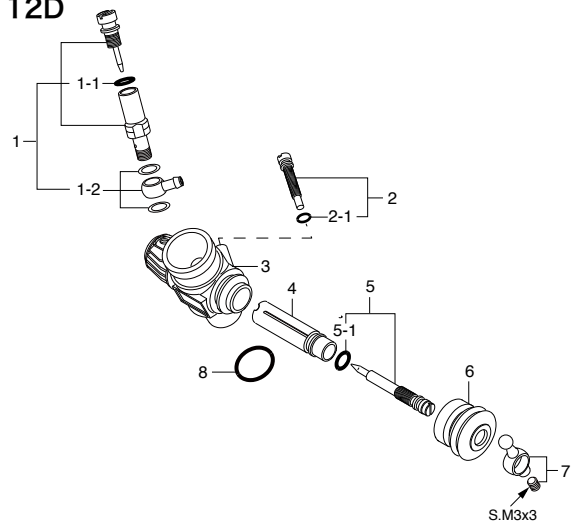

TYPE 12D

No.	Code No.	Description
1	21982970	Needle Valve Assembly
1-1	27881820	"O" Ring (2pcs.)
1-2	21881950	No.14 Universal Nipple Assembly
2	21982620	Throttle Stop Screw
2-1	22781800	"O" Ring (2pcs.)
3	21418100	Carburetor Body
4	21982210	Slide Valve
5	21538500	Metering Needle Assembly
5-1	22781800	"O" Ring (2pcs.)
6	21982520	Dust Cover
7	23818430	Ball Link No.5
8	22615000	Carburetor Rubber Gasket