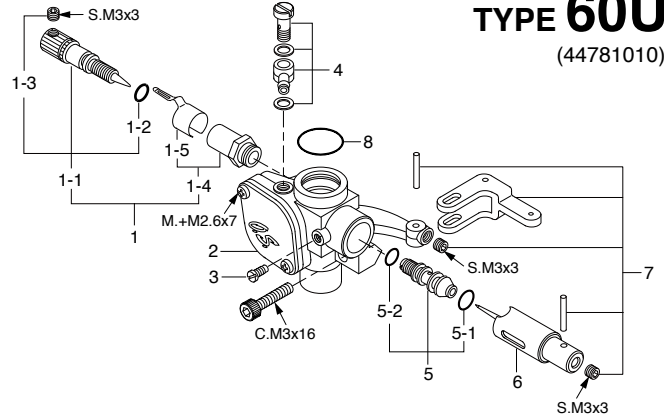

(34710)

(44781010)

* Type of screw

C...Cap Screw B...Binding Screw M...Oval Fillister-Head Screw
F...Flat Head Screw T...Tapping Screw N...Round Head Screw S...Set Screw

No.	Code No.	Description
1	25581900	Needle Valve Assembly
1-1	22681980	Needle Assembly
1-2	24981837	"O" Ring (2pcs.)
1-3	26381501	Set Screw
1-4	27381940	Needle Valve Holder Assembly
1-5	26711305	Ratchet Spring No.4
2	44781100	Carburetor Body
3	21285220	Rotor Guide Screw
4	45571000	Universal Nipple S3.5
5	44781651	Mixture Control Valve Assembly
5-1	46066319	"O" Ring (L) (2pcs.)
5-2	24881824	"O" Ring (S) (2pcs.)
6	44781200	Slide Valve
7	44781400	Throttle Lever Assembly
8	45515000	Carburetor Rubber Gasket

No.	Code No.	Description
1	44704200	Rocker Cover
2	44714300	Rocker Cover Gasket
3	45961400	Rocker Support Assembly
3-1	45961410	Rocker Support
3-2	45761600	Rocker Arm Retainer (2pc. /1pair)
4	44753000	Rocker Arm Assembly (1pair)
4-1	44753100	Rocker Arm (1pc.)
4-2	45761200	Tappet Adjusting Screw (w/nut)
5	44750000	Intake Valve Assembly (1pair)
5-1	44750100	Intake Valve (1pc.)
5-2	45960210	Valve Spring (1pc.)
5-3	45960310	Valve Spring Retainer (1pc.)
5-4	45960400	Split Cotter (2pc. /1pair)
6	44751000	Exhaust Valve Assembly (1pair)
6-1	44751100	Exhaust Valve (1pc.)
6-2	45960210	Valve Spring (1pc.)
6-3	45960310	Valve Spring Retainer (1pc.)
6-4	45960400	Split Cotter (2pc. /1pair)
7	44704110	Cylinder Head (w/Gasket)
8	44704010	Cylinder Head (w/Gasket and valve Assembly)
9	45515000	Intake Pipe Gasket
10	44769400	Intake Pipe
11	44781010	Carburetor Complete (Type 60U)
12	44714100	Head Gasket
13	44702400	Piston Ring
14	44703210	Piston
15	45906000	Piston Pin
16	44705000	Connecting Rod
17	44703100	Cylinder Liner

No.	Code No.	Description
18	44782010	Pump Unit (FS-70U)
18-1	44782160	Nipple No.16
18-2	45771000	Nipple No.5
18-3	22681957	Nipple No.7
19	44702000	Crankshaft
20	27708200	Woodruff Key
21	44230000	Crankshaft Ball Bearing (R)
22	44714200	Pump Holder Gasket
23	44701000	Crankcase
24	45231100	Camshaft Ball Bearing (1pc.)
25	44762000	Camshaft
26	44714400	Cam Cover Gasket
27	44701100	Cam Cover
28	44701109	Cam Cover Retaining Screw (2ppcs.)
29	44766000	Push Rod (2pcs.)
30	44766100	Push Rod Cover Assembly (2pcs.)
30-1	44766110	Push Rod Cover (1pc.)
30-2	24881824	Push Rod Cover "O" Ring (2pcs.)
31	45664000	Cam Follower (2pcs.)
32	44731000	Crankshaft Ball Bearing (F)
33	44708000	Drive Hub
34	45810100	Locknut Set
	71615009	Glow Plug Type F
	45925050	F-4020 (U) Silencer Assembly
	45925100	F-4020 Silencer Body
	45926100	Exhaust Header Pipe Assembly
	45626030	Manifold Nut (M11) (2pcs.)