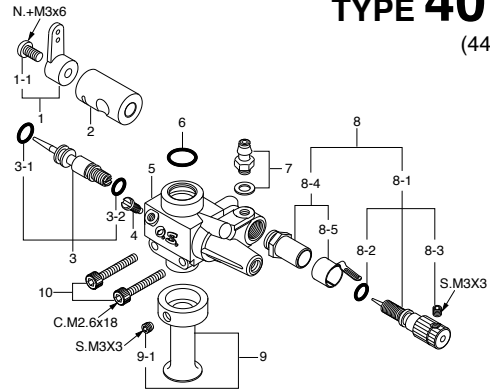

CAP SCREW SETS (10pcs./sets)

Code No.	Size	Pcs. used in an engine
79871020	M2.6x7	Cam Cover Retaining Screw (2pcs.) Intake Manifold Retaining Screw (2pcs.)
79871030	M2.6x10	Rocker Cover Retaining Screw (2pcs.)
79871055	M2.6x18	Carburetor Retaining Screw (2pcs.)
79871110	M3x8	Cover Plate Retaining Screw (4pcs.)
79871140	M3x12	Rocker Support Retaining Screw (1pc.)
79871180	M3x18	Cylinder Head Retaining Screw (5pcs.)

No.	Code No.	Description
1	22081408	Throttle Lever Assembly (No.5)
1-1	22081313	Throttle Lever Retaining Screw 1A-3A
2	44681200	Carburetor Rotor (40N) FSα-56
3	44681600	Mixture Control Nozzle Assembly FSα-56
3-1	46066319	"O" Ring (L) (2pcs.)
3-2	24881824	"O" Ring (S) (2pcs.) (7B)
4	21285220	Rotor Guide Screw 10C,10F,60U
5	44281100	Carburetor Body (40N) FS52S
6	45115000	Carburetor Rubber Gasket (1pc.) FS52S,FR
7	22681953	Fuel Inlet (No.1)
8	44281900	Needle Valve Assembly 40N,40J
8-1	44281970	Needle Assembly 40N,40J
8-2	24981837	"O" Ring (2pcs.)
8-3	26381501	Set Screw
8-4	27381940	Needle Valve Holder Assembly 20C,60U,70D,7H
8-5	26711305	Ratchet Spring No.4
9	44681300	Velocity Stack FSα-56
9-1	26381501	Set Screw
10	79871055	Carburetor Retaining Screw (10pcs.)

No.	Code No.	Description
1	44604200	Rocker Cover (Blue) FSα-56
2	45761600	Rocker Arm Retainer (2pcs.) FS26S-120S,70U
3	45261410	Rocker Support (1pc.) FS40S,48S,52S
4	45261110	Rocker Arm (1pc.) FS40S,48S,52S
5	45761200	Tappet Adjusting Screw (1pair) FS26-56,FS200
6	46160400	Valve Spring Retainer (2pcs.) FS,FT,FR,IL
7	44660300	Valve Spring Seat (2pcs.) FSα-56
8	44660200	Valve Spring (1pc.) FSα-56
9	44650000	Intake Valve (1pc.) FSα-56
10	44651000	Exhaust Valve (1pc.) FSα-56
11	44604100	Cylinder Head (W/Gasket) FSα-56
12	44614100	Cylinder Head Gasket (1pc.) FSα-56
13	44669400	Intake Manifold (1pc.) FSα-56
14	44681000	Carburetor Complete (Type 40NA) FSα-56
15	44603400	Piston Ring FSα-56
16	44603200	Piston FSα-56
17	44606000	Piston Pin FSα-56
18	44605000	Connecting Rod FSα-56
19	44603100	Cylinder Liner FSα-56
20	44607000	Cover Plate FSα-56
21	44602000	Crankshaft FSα-56
22	44230000	Crankshaft Ball Bearing (Rear) FS56,52S,70U
23	44601000	Crankcase FSα-56
24	45231100	Camshaft Ball Bearing (1pc.) FS40-120S
25	45262010	Camshaft FS40S,48S
26	44601100	Cam Cover FSα-56
27	44666000	Push Rod (2pcs.) FSα-56
28	44666100	Push Rod Cover (1pc.) FSα-56
29	27881840	Push Rod Cover "O" Ring (2pcs.)