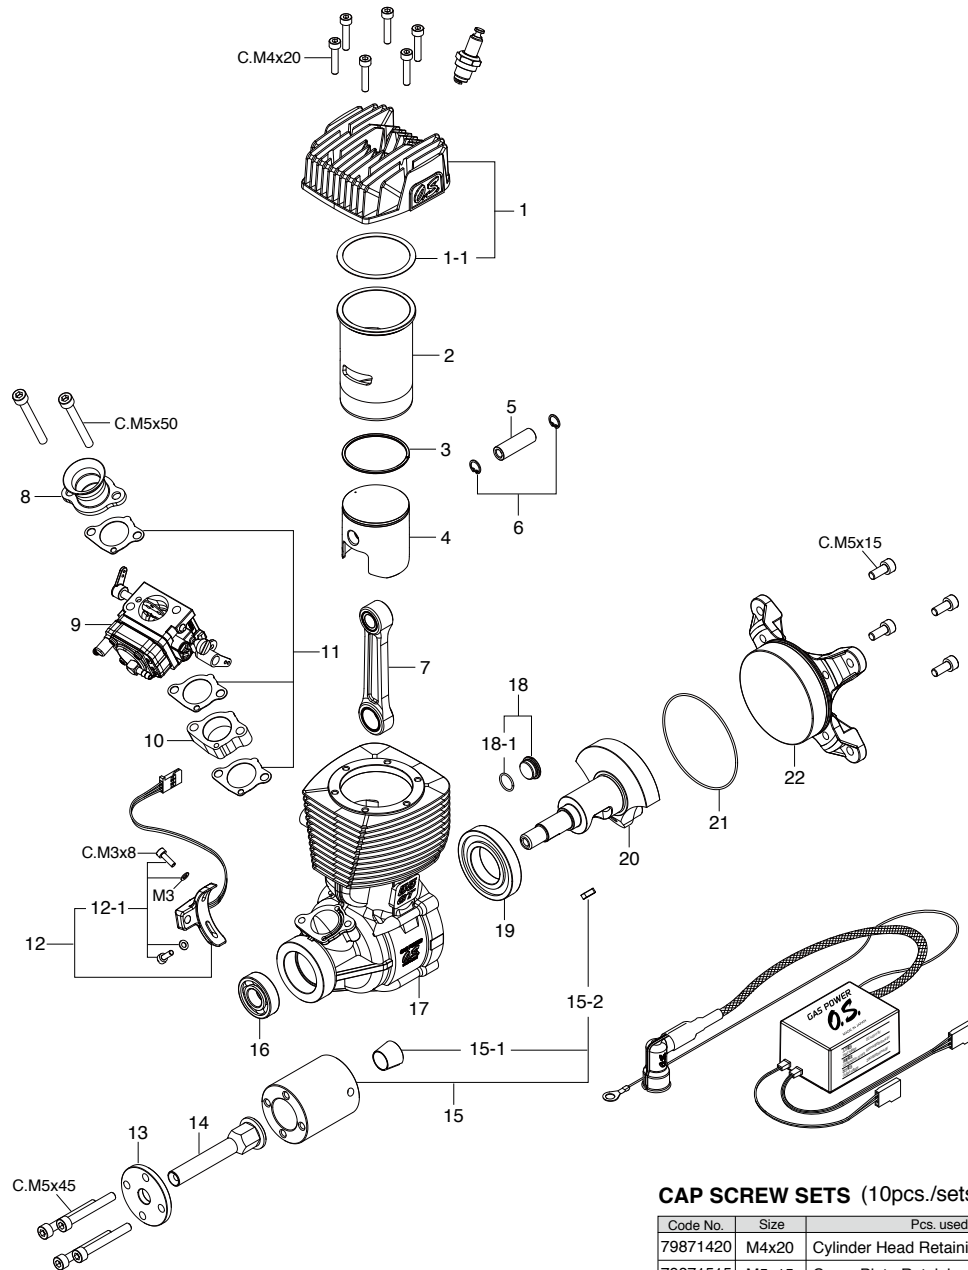

* Type of screw

C...Cap Screw B...Binding Screw M...Oval Fillister-Head Screw
F...Flat Head Screw T...Tapping Screw N...Round Head Screw S...Set Screw

CAP SCREW SETS (10pcs./sets)

Code No.	Size	Pcs. used in an engine
79871110	M3x8	Cover Plate Retaining Screw (4pcs.)
79871150	M3x15	Cylinder Head Retaining Screw (6pcs.) Carburetor Retaining Screw (2pcs.)

No.	Code No.	Description
1	27881400	Throttle Lever Assembly 70N,C14,60F,70D
1-1	22081313	Throttle Lever Retaining Screw 1A-3A
2	4A408120	Carburetor Rotor (61HB) GT15
3	28181600	Mixture Control Valve Assembly (61H)
3-1	28181920	"O" Ring (L) (2pcs.)
3-2	28181910	"O" Ring (S) (2pcs.)
4	28181110	Carburetor Body (61H) GT15
5	45581820	Rotor Guide Screw 20C,60MC,70D
6	28181950	Nipple No.17
7	28181900	Needle Valve Assembly (61H) 70T
7-1	28181970	Needle Assembly (61H) 70T
7-2	26381501	Set Screw
7-3	28181910	"O" Ring (2pcs.)
7-4	27381940	Needle-valve Holder Assembly 20C,60U,70D,7H
7-5	26711305	Ratchet Spring No.4