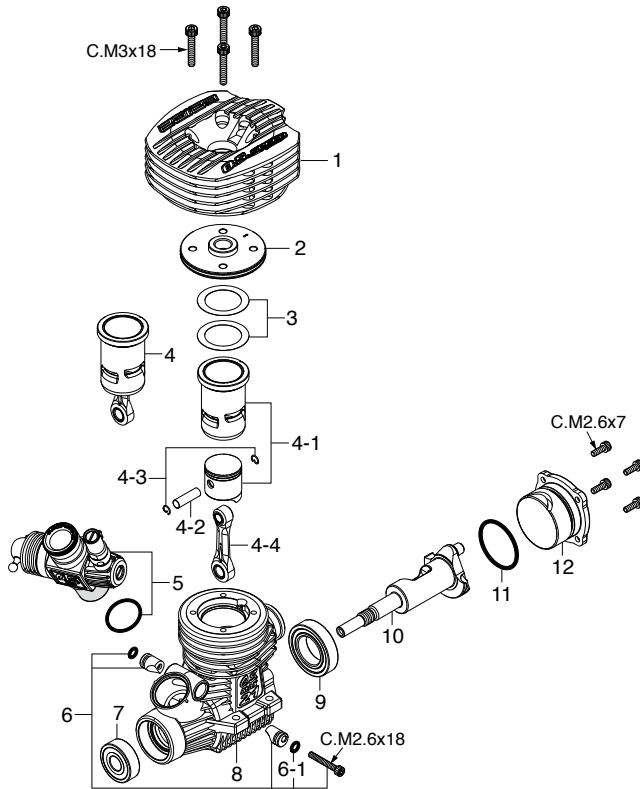

O.S. SPEED B2102

(1A300)

TYPE 22C(B)R6.0

(2A381000)

* Type of screw

C...Cap Screw B...Binding Screw M...Oval Fillister-Head Screw
F...Flat Head Screw T...Tapping Screw N...Round Head Screw S...Set Screw

CAP SCREW SETS (10pcs./set)

Code No.	Size	Pcs. used in an engine
79871020	M2.6x7	Cover Plate Retaining Screw (4pcs.)
79871055	M2.6x18	Carburetor Retainer Retaining Screw (1pc.)
79871180	M3x18	Cylinder Head Retaining Screw (4pcs.)

No.	Code No.	Description
* 1	2A304000	Outer Head OSSPEED B2102
* 2	2A304100	Inner Head OSSPEED B2102
3	2A204160	Head Gasket (0.1mm, 0.15mm) OSSPEED B2101
4	2A203010	Built-up Parts Set (C&P) OSSPEED B2101
4-1	2A203000	Cylinder & Piston Assembly OSSPEED B2101
4-2	22016000	Piston Pin 21XZ-R
4-3	21817010	Piston Pin Retainer 4mm (6pcs.)
4-4	22425003	Connecting Rod (w/piston pin retainers 3pcs.)
* 5	2A381000	Carburetor Complete (Type 22C(B) R6.0)
6	23981740	Carburetor Retainer Assembly 21E,21H,21J
6-1	24881824	"O" Ring (2pcs.) (7B)
7	23731020	Ball Bearing (Front) 21XZ-B
* 8	2A301000	Crankcase OSSPEED B2102
9	23730050	Ceramic Bearing (Rear) OSSPEED 21V
* 10	2A302000	Crankshaft OSSPEED B2102
11	23764020	Cover Gasket (S-22) 30VG,21VZ,VG
12	2A207000	Cover Plate OSSPEED B2101
	71641300	Glow Plug P3
	22826140	Exhaust Seal Ring 21VZ,30VG
	71533865	Carburetor Reducer 6.5mm(RED) w/ "O" Ring (2pcs.)
	22615000	"O" Ring (1pc.) 2A-3A,20C,20D
	22884250	Dust Cap Set (3mm,16mm,18mm)

* marked parts are available only for limited period
(one year after finishing the production).

No.	Code No.	Description
1	23781400	Ball Link No.3
1-1	26381501	Retaining Screw
2	23981520	Dust Cover (21,30VG) 21E,21F,21J
* 3	2A381500	Metering Needle Assembly 22C
3-1	27881820	"O" Ring (2pcs.) (S-3)
* 4	2A381200	Slide Valve 22C
5	71533261	Carburetor Reducer 6mm (Red) OSSPEED B2101
5-1	22615000	"O" Ring 2A-3A,20C,20D
6	23618197	Needle Assembly 21C,21E,21F,20E,21J
6-1	46066319	"O" Ring (L) (2pcs.) P-3
7	22082940	Needle Holder Assembly (21M) 21XZ-R
7-1	22082950	Fuel Inlet (No.15)
* 8	2A381620	Throttle Stop Screw 22C
8-1	27881820	"O" Ring (2pcs.) (S-3)
9	23781600	Mixture Control Valve Assembly 20K,21J
9-1	46066319	"O" Ring (L) (2pcs.) P-3
9-2	22781800	"O" Ring (S) (2pcs.) 10D,10F,1H-3H,20E
* 10	2A381100	Carburetor Body (w/Thermo Insulator) 22C(B)
10-1	2AN81101	Thermo Insulator 21J3
11	29015019	Carburetor Rubber Gasket 20E,60F,60MC,70D