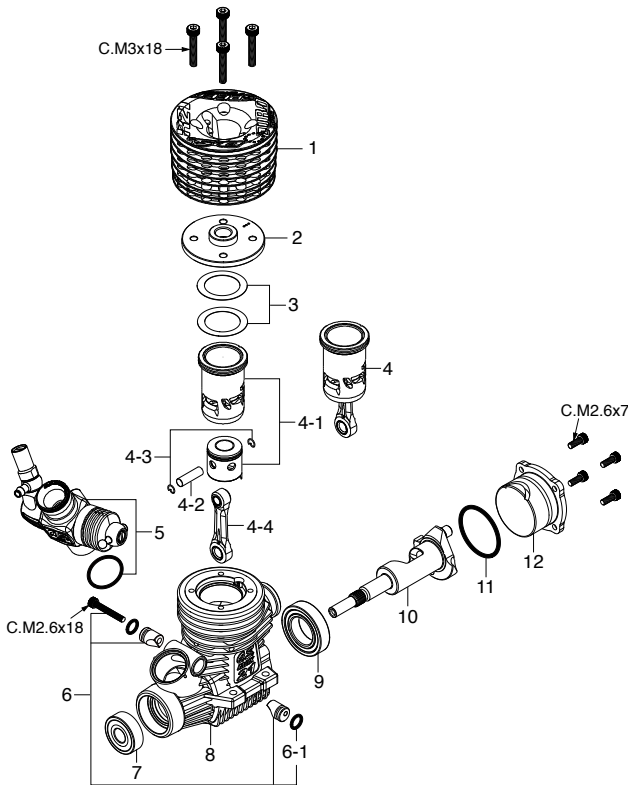

O.S. SPEED R21 EURO Spec.

(1C400)

TYPE 21M2(B)

(2A081001)

* Type of screw

C...Cap Screw B...Binding Screw M...Oval Fillister-Head Screw

F...Flat Head Screw T...Tapping Screw N...Round Head Screw S...Set Screw

CAP SCREW SETS (10pcs./set)

Code No.	Size	Pcs. used in an engine
79871020	M2.6x7	Cover Plate Retaining Screw (4pcs.)
79871055	M2.6x18	Carburetor Retainer Retaining Screw (1pc.)
79871180	M3x18	Cylinder Head Retaining Screw (4pcs.)

No.	Code No.	Description
* 1	2C404000	Outer Head OSSPEED R21 EURO
2	2A004100	Inner Head OSSPEED R2101
3	2A004160	Head Gasket Set (0.1mm / 0.15mm) OSSPEED R2101
* 4	2C403010	Built-Up Parts Set OSSPEED R21 EURO
* 4-1	2C403000	Cylinder & Piston Assembly OSSPEED R21 EURO
4-2	22016000	Piston Pin 21XZ-R
4-3	2AP17000	O.S. SPEED Piston Pin Retainer 2 (6pcs.)
4-4	23755024	Connecting Rod w/piston pin retainers (3pcs.) OSSP R2102,21XZ-GT
5	2A081001	Carburetor Complete (Type 21M2(B))
6	23981740	Carburetor Retainer Assembly 21E,21H,21J
6-1	24881824	"O" Ring (2pcs.) (7B)
7	23731000	Crankshaft Ball Bearing (Front) 21VZ,VG,30VG,28XZ
8	2A001000	Crankcase OSSPEED R2101
9	23730020	Crankshaft Ball Bearing (Rear) 21V-SPEC,28XZ,30VG
10	2A002000	Crankshaft OSSPEED R2101
11	23107100	Cover Gasket (S-22) 21XZ,30VG,35AX
12	2A007000	Cover Plate OSSPEED R2101
	71642070	Glow Plug RP7
	22826140	Exhaust Seal Ring (2pcs.) 21VZ,30VG
	71801110	O.S. SPEED Flywheel Collet (2pcs.)
	22884254	O.S. SPEED Dust Cap Set For 12-30 Class 3mm (2pcs.)/16mm (2pcs.)/18mm (1pc)

* marked parts are available only for limited period
(one year after finishing the production).

No.	Code No.	Description
1	22082600	Mixture Control Valve Assembly (21M) 21XZ-R
1-1	46066319	"O" Ring (L) (2pcs.) P-3
1-2	22781800	"O" Ring (S) (2pcs.) 10D,10F,1H-3H,20E
2	22082970	Needle Assembly (21M) 21XZ-R
2-1	46066319	"O" Ring (2pcs.) P-3
3	22082940	Needle Holder Assembly (21M) 21XZ-R
3-1	22082950	No.15 Universal Nipple Assembly
4	22848160	Throttle Stop Screw (21J)
4-1	27881820	"O" Ring (S) (2pcs.) (S-3)
5	71533085	Carburetor Reducer (8.5mm Red) ALUMINUM
5-1	22615000	"O" Ring (1pc.) 2A-3A,20C,20D
6	22082110	Carburetor Body 21M(B)
7	22082200	Slide Valve (21M) 21XZ-R
8	2A081610	Metering Needle Assembly R2101
8-1	27881820	"O" Ring (S) (2pcs.) (S-3)
9	23981520	Dust Cover (21,30VG) 21E,21F,21J
10	23781400	Ball Link No.3
10-1	26381501	Set Screw (1pc.)
11	29015019	Carburetor Rubber Gasket 20E,60F,60MC,70D