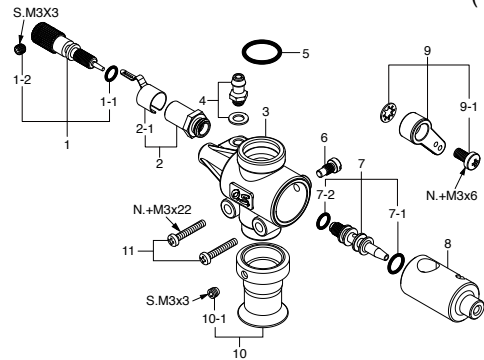

FS α -110

(35410)

TYPE 60Y

(44981000)

*Type of screw

C...Cap Screw B...Binding Screw M...Oval Filler-Head Screw
F...Flat Head Screw T...Tapping Screw N...Round Head Screw S...Set Screw

CAP SCREW SETS (10pcs./sets)

Code No.	Size	Pcs. used in an engine
79871020	M2.6x7	Cam Cover Retaining Screw (2pcs.)
79871030	M2.6x10	Rocker Cover Retaining Screw (2pcs.) Intake Manifold Retaining Screw (2pcs.)
79871110	M3x8	Cover Plate Retaining Screw (4pcs.)
79871120	M3x10	Rocker Support Retaining Screw (1pc.)
79871200	M3x20	Cylinder Head Retaining Screw (5pcs.)

No.	Code No.	Description
1	24081970	Needle Assembly 40LA,75AX,91FX,FS91S2
1-1	24981837	"O" Ring (2pcs.)
1-2	26381501	Set Screw
2	27381940	Needle Valve Holder Assembly 20C,60U,70D,7H
2-1	26711305	Ratchet Spring No.4
3	44981100	Carburetor Body (60Y) FSα-110
4	22681953	Fuel Inlet (No.1)
5	46115000	Carburetor Rubber Gasket (1pc.) (S-11.2)
6	45581820	Rotor Guide Screw 20C,60MC,70D
7	45582300	Mixture Control Valve Assembly 70N,60F
7-1	46066319	"O" Ring (L) (2pcs.) (P-3)
7-2	24881824	"O" Ring (S) (2pcs.) (7B)
8	44981200	Carburetor Rotor (60Y) FSα-110
9	27881400	Throttle Lever Assembly 70N,C14,60F,70D
9-1	22081313	Throttle Lever Retaining Screw 1A-3A
10	44881300	Velocity Stack FSα-81,110,110-P
10-1	26381501	Set Screw
11	45581700	Carburetor Retaining Screw (2pcs.) FS70S-120S

No.	Code No.	Description
1	44904200	Rocker Cover FSα-110
2	45761600	Rocker Arm Retainer (2pcs.) FS26S-120S,70U
3	44961400	Rocker Support (1pc.) FSα-110
4	45561110	Rocker Arm (1pc.) FS120S3,FT300
5	45061202	Tappet Adjusting Screw (1pair) FS,FT,FF,FR,IL
6	45560410	Split Cotter (2pcs.) FS120S3,SE,GF30
7	45560310	Valve Spring Retainer (1pc.) FS120S3,SE
8	45560210	Valve Spring (1pc.) FS120S3,SE
9	45560220	Valve Spring (1pc.) FS120S3,SE
10	45560130	Intake Valve (1pc.) FS120S3,SE
11	45560140	Exhaust Valve (1pc.) FS120S3,SE
12	44904100	Cylinder Head (W/Gasket) FSα-110
12-1	44901460	Cylinder Head Gasket (1pc.) FSα-110
13	44969400	Intake Manifold (1pc.) FSα-110
14	44981000	Carburetor Complete (Type 60Y) FSα-110
15	44903400	Piston Ring FSα-110
16	44903200	Piston FSα-110
17	44906000	Piston Pin FSα-110
18	27917000	Piston Pin Retainer (2pcs.) 91FX,91SZ,91SX-H
19	44805000	Connecting Rod FSα-81
20	44903100	Cylinder Liner FSα-110
21	44907000	Cover Plate FSα-110
21-1	29061410	Cover Gasket FS200S,91SZ,GF30
22	44902000	Crankshaft FSα-110
23	45630000	Crankshaft Ball Bearing (Rear) FSα-81,FS70S,S2
24	44901000	Crankcase FSα-110
25	45231100	Camshaft Ball Bearing (1pc.) FS40-120S
26	44962000	Camshaft FSα-110
27	44514110	"O" Ring