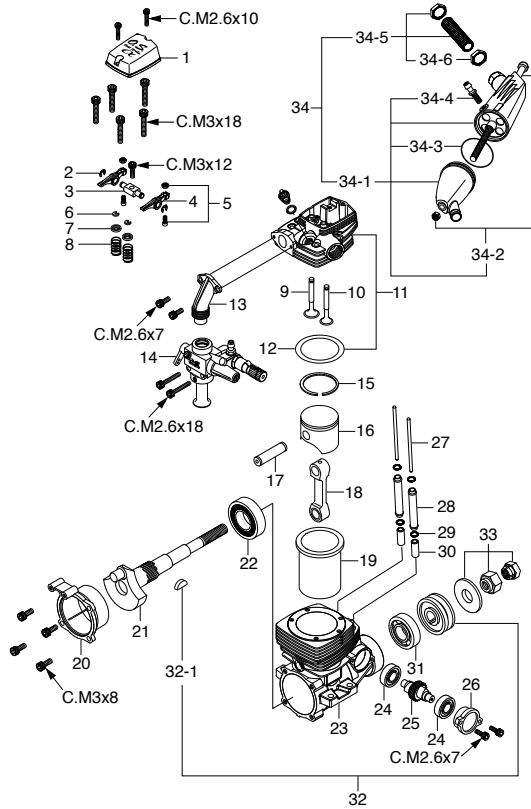

* Type of screw

C...Cap Screw B...Binding Screw M...Oval Fillister-Head Screw

F...Flat Head Screw T...Tapping Screw N...Round Head Screw S...Set Screw