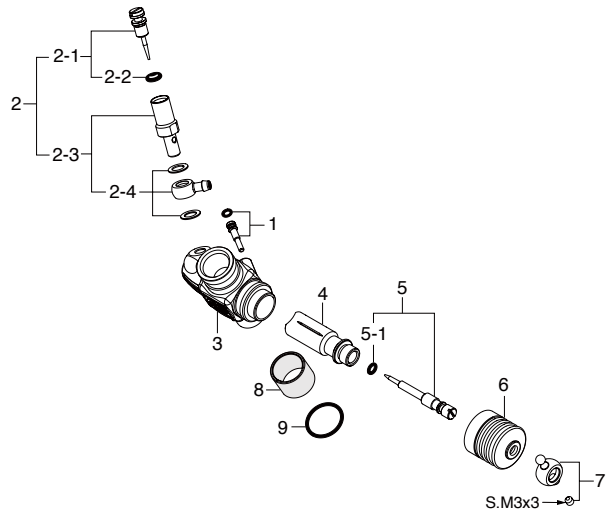

MAX-30VG(P)ES

(13966)

TYPE 21E

(23981010)

* Type of screw

C...Cap Screw B...Binding Screw M...Oval Fillister-Head Screw

F...Flat Head Screw T...Tapping Screw N...Round Head Screw S...Set Screw

No.	Code No.	Description
1	23924000	Heatsink Head 30VG
2	23914100	Head Gasket 0,2mm (2pcs.) 30VG(P)
3	23923000	Cylinder & Piston Assembly 30VG
4	23916000	Piston Pin 30VG,25AX
5	24517000	Piston Pin Retainer (2pcs.) 30VG 37SZ,46VX
6	23915000	Connecting Rod 30VG
7	23981010	Carburetor Complete (Type 21E) 30VG(P)
8	23981740	Carburetor Retainer Assembly 21E,21H,21J
9	23731000	Crankshaft Ball Bearing (Front) 21VZ,VG,30VG,28
10	23911000	Crankcase 30VG
11	23730020	Crankshaft Ball Bearing (Rear) 21SPEC,28XZ,30VG
12	23912010	Crankshaft 30VG(P)-X
13	23107100	Cover Gasket (S-22) 21XZ,30VG,35AX
14	23912210	Starting Shaft (For Roto Start) 21-30VG ES
15	23917210	Rear Adaptor (For Roto Start) 21-30VG ES
16	73008200	One-way Clutch N1 18TZ-TX,30VG-X
17	73009200	ES Starter Assembly 30VG
18	23911300	Screw Set 30VG(P)-X
	71608001	Glow Plug No.8
	72413000	Super Air Cleaner 203 Assembly (W/2 filter elements)
	72413200	203 Filter Elements (4pcs.)

No.	Code No.	Description
1	22848160	Mixture Control Screw (21J)
1-1	27881820	"O" Ring (2pcs.) (S-3)
2	23618190	Needle Valve Assembly 21E,20E
2-1	23618197	Needle Assembly 21C,21E,21F,20E,21J
2-2	46066319	"O" Ring (2pcs.) P-3
2-3	23618194	Needle Holder Assembly 21C,21E,21F,21J
2-4	23818176	Fuel Inlet No.9
3	23981110	Carburetor Body 21E 30VG(P)
4	23981210	Slide Valve 21E,21F
5	23981500	Metering Needle Assembly 21E 30VG(P)
5-1	27881820	"O" Ring (2pcs.) (S-3)
6	23981520	Dust Cover (21,30VG) 21E,21F,21J
7	23781400	Ball Link (No.3)
8	23781110	Thermo Insulator 21C,21H,21E,20K
9	29015019	Carburetor Rubber Gasket 20E,60F,60MC,70D