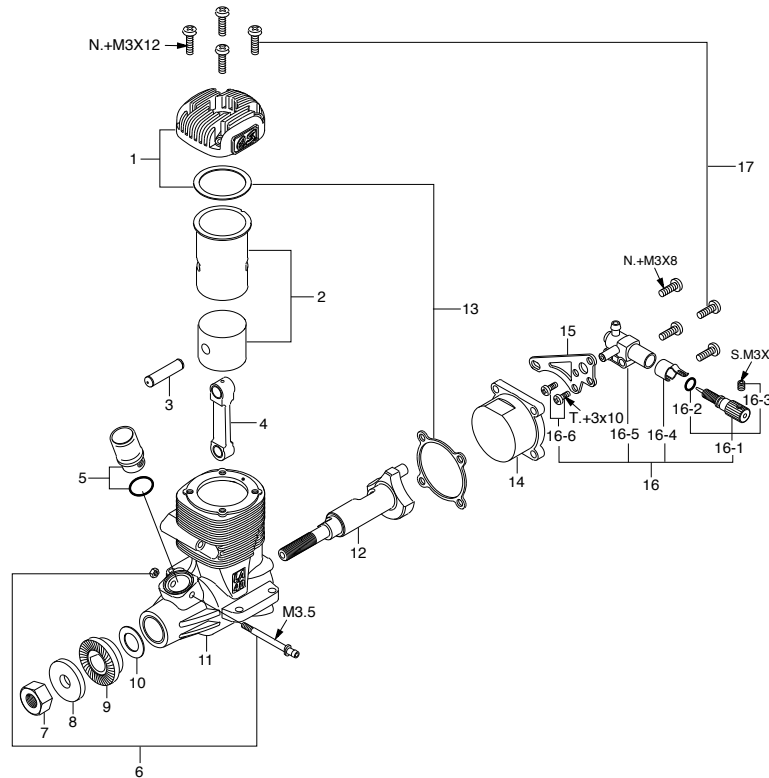

2020 EXPLODED VIEWS

WITH CODE NUMBERS LIST

(Discontinued)

ENGINE

CARBURETOR

MOTOR

For Airplane 2/4-Stroke Glow Gasoline/Gasoline Engines

- P1 GGT10 (3A400)
- P2-P3 GT55 (38000)
- P4 GF30 (3A000)

No.	Code No.	Description
1	21281410	Throttle Lever Assembly
1-1	22081313	Throttle Lever Retaining Screw
2	24081200	Carburetor Rotor
3	24081600	Air-bleed Screw
4	24081100	Carburetor Body
5	24081300	Throttle Stop Screw
6	22615000	Carburetor Rubber Gasket
7	23081706	Carburetor Retaining Screw

No.	Code No.	Description
1	22081408	Throttle Lever Assembly
1-1	22081313	Throttle Lever Retaining Screw
2	26581200	Carburetor Rotor
3	26029500	Air-bleed Screw
4	26581100	Carburetor Body
5	22826131	Throttle Stop Screw
6	26029430	Nozzle For Remote Needle Valve
7	46215000	Carburetor Rubber Gasket
8	25081700	Carburetor Retaining Screw

* Type of screw

C...Cap Screw M...Oval Fillister-Head Screw

F...Flat Head Screw N...Round Head Screw S...Set Screw

No.	Code No.	Description
1	22554010	Cylinder Head (Silver) 25LA
2	22553000	Cylinder & Piston Assembly 25LA
3	22606009	Piston Pin 25LA,25FX,25FXABC
4	22405013	Connecting Rod 25LA,20-25FP,21-28F
5	22312000	Venturi 25LA-S,20-25FP-S
6	21381980	Nozzle For Remote Needle 25LA-S
7	23210007	Propeller Nut (1/4-28) 21-61
8	24009000	Propeller Washer 25LA-46LA
9	22558000	Drive Hub 25LA
10	22020001	Thrust Washer 25-46LA,20-40FP
11	22551010	Crankcase (Silver) 25LA
12	22302000	Crankshaft 25LA,20-25FP
13	22557000	Cover Plate Assembly 25LA
13-1	22557100	Cover Plate 25LA
13-2	26711305	Ratchet Spring No.4
13-3	24081970	Needle 40LA,75AX,91FX,FS91S2
13-4	24981837	"O" Ring
13-5	26381501	Set Screw
14	22564000	Head Gasket 25LA
15	22563000	Screw Set 25LA
	71605300	Glow Plug No.6 (Former A3)
	22325020	E-2030 Silencer 20-25FP,25LA
	22681957	Pressure Fitting No.7
	22325310	Assembly Screw E-2030
	22625404	Retaining Screw(N.+M3x27 2pcs.) E-2030,842,C13