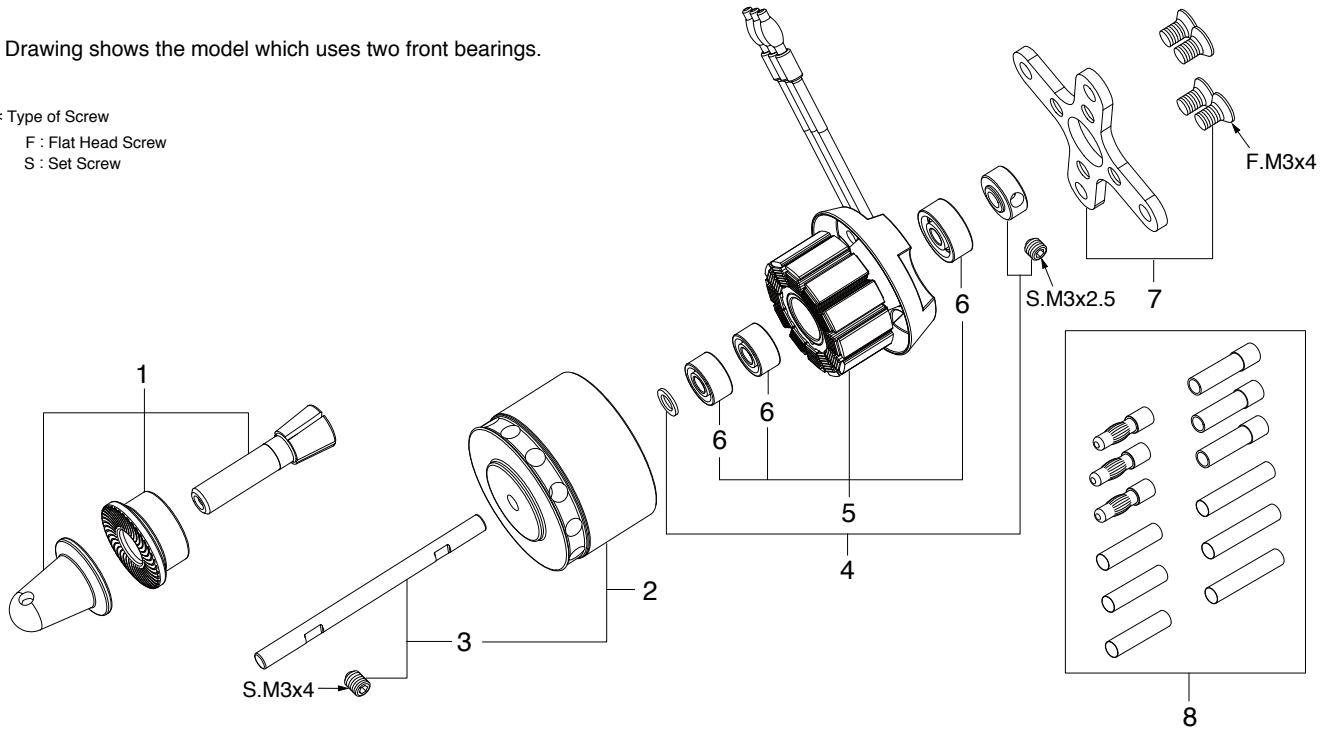

* Drawing shows the model which uses two front bearings.

* Type of Screw

F : Flat Head Screw
S : Set Screw

OMA-2820-950

(51010310)
(Two front bearings are used.)

No.	Code No.	Description
1	74004061	Propeller Shaft Set
2	74004069	Middle Ring Assembly
3	74004070	Main Shaft
4	74004071	Security Ring
5	74004068	Stator Assembly
6	74004064	Bearing Set (F2pcs. / R1pc.)
7	74004062	Motor Mount
8	74004005	Connector Set

OMA-2815-1100

(51010210)
(One front bearings is used.)

No.	Code No.	Description
1	74004061	Propeller Shaft Set
2	74004066	Middle Ring Assembly
3	74004067	Main Shaft
4	74004060	Security Ring
5	74004065	Stator Assembly
6	74004063	Bearing Set (F1pcs. / R1pc.)
7	74004062	Motor Mount
8	74004005	Connector Set

OMA-2810-1250

(51010110)
(One front bearings is used.)

No.	Code No.	Description
1	74004061	Propeller Shaft Set
2	74004058	Middle Ring Assembly
3	74004059	Main Shaft
4	74004060	Security Ring
5	74004057	Stator Assembly
6	74004063	Bearing Set (F1pc. / R1pc.)
7	74004062	Motor Mount
8	74004005	Connector Set