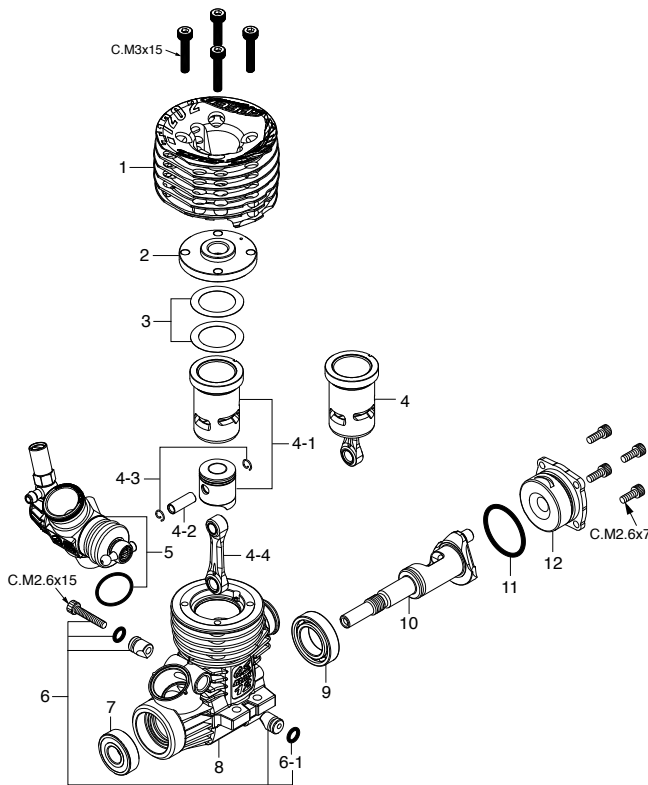

O.S. SPEED T1202

(1AP00)

TYPE 12F4-B

(2AP81000)

* Type of screw

C...Cap Screw B...Binding Screw M...Oval Fillister-Head Screw
F...Flat Head Screw T...Tapping Screw N...Round Head Screw S...Set Screw

CAP SCREW SETS (10pcs./set)

Code No.	Size	Pcs. used in an engine
79871020	M2.6x7	Cover Plate Retaining Screw (4pcs.)
79871050	M2.6x15	Carburetor Retainer Retaining Screw (1pc.)
79871150	M3x15	Cylinder Head Retaining Screw (4pcs.)

No.	Code No.	Description
* 1	2AP04000	Outer Head OSSPEED T1202
* 2	2AP04100	Inner Head OSSPEED T1202
3	2A404160	Head Gasket Set (0.1mm, 0.15mm) T1201
* 4	2AP03010	Built-Up Parts Set OSSPEED T1202
* 4-1	2AP03000	Cylinder & Piston Assembly OSSPEED T1202
4-2	21656000	Piston Pin 12XZ
* 4-3	2AP17000	Piston Pin Retainer 2 (6pcs.)
* 4-4	2A405001	Connecting Rod (w/piston pin retainers 3pcs.)
* 5	2AP81000	Carburetor Complete (Type 12F4(B))
6	21538170	Carburetor Retainer Assembly OSSPEED 12TZ SPEC2
6-1	24881824	"O" Ring (2pcs.) (7B)
7	21630500	Ball Bearing (F) 12
8	2A401000	Crankcase OSSPEED T1201
9	21931100	Ceramic Bearing (R) OSSPEED 12TZ SPEC2
* 10	2AP02000	Crankshaft OSSPEED T1202
11	21921800	"O" Ring (1pc.) (S-16)
12	2A407000	Cover Plate OSSPEED T1201
	71642060	Glow Plug RP6
	21427200	Exhaust Seal Ring (2pcs.) 12TG, TZ
	22884254	Dust Cap Set 12-30 (3mmx2, 16mmx2, 18mmx1)

Items marked * are available for only limited time.
(One year after discontinuing the production)

No.	Code No.	Description
1	21682600	Mixture Control Valve Assembly 12F2
1-1	27881820	"O" Ring (L) (2pcs.) (S-3)
1-2	22781800	"O" Ring (S) (2pcs.) 10D, 10F, 1H-3H, 20E
* 2	2AP11000	Needle Valve Assembly 12F2-B
2-1	21538900	Needle 12F, 11H, 11K, 12D
2-2	27881820	"O" Ring (2pcs.) (S-3)
2-3	21682940	Needle Hoolder (12F-B) 12XZ
2-4	2AP81950	No.21 Universal Nipple Assembly
* 3	71533455	Carburetor Reducer (5.5mm Red) AL2 OSSPEED 12
3-1	22615000	"O" Ring (1pc.) 2A-3A, 20C, 20D
4	21982620	Throttle Stop Screw 12D, 11H, 11K
4-1	22781800	"O" Ring (S) (2pcs.) 10D, 10F, 1H-3H, 20E
* 5	2AP81100	Carburetor Body (w/Thermo Insulator) (12F2-B)
5-1	21982900	Thermo Insulator 11H, 11K, 11L
6	2A481200	Slide Valve (12F3) OSSPEED T1201
7	21682510	Metering Needle Assembly (12F2)
7-1	22781800	"O" Ring (S) (2pcs.) 10D, 10F, 1H-3H, 20E
8	21982520	Dust Cover 12D, 11H, 11K
9	23818430	Ball Link No.5
9-1	26381501	Set Screw (1pc.)
10	22615000	Carburetor Rubber Gasket 2A-3A, 20C, 20D

Items marked * are available for only limited time.
(One year after discontinuing the production)