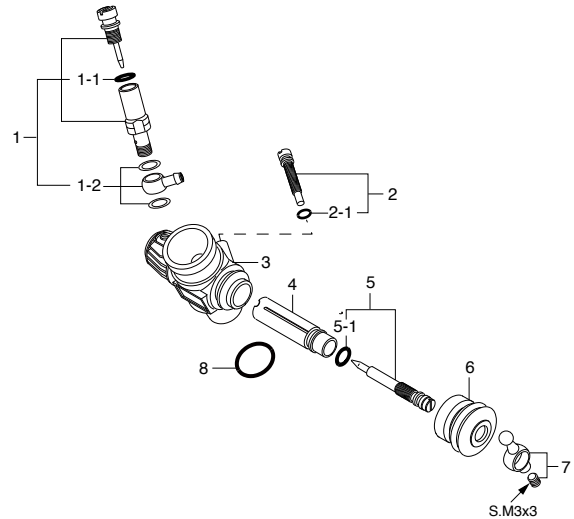

No.	Code No.	Description
1	21285901	Needle Valve Assembly
1-1	27881820	"O" Ring (2pcs.)
1-2	21881950	No.14 Universal Nipple Assembly
2	22681310	Throttle Stop Screw
3	21428100	Carburetor Body
4	22481506	Rotor Spring
5	21428200	Carburetor Rotor
6	21283210	Dust Cover
7	22681419	Throttle Lever
8	21481420	Throttle Lever Fixing Nut
9	21982630	Mixture Control Screw
9-1	27881820	"O" Ring (2pcs.)
10	22615000	Carburetor Rubber Gasket