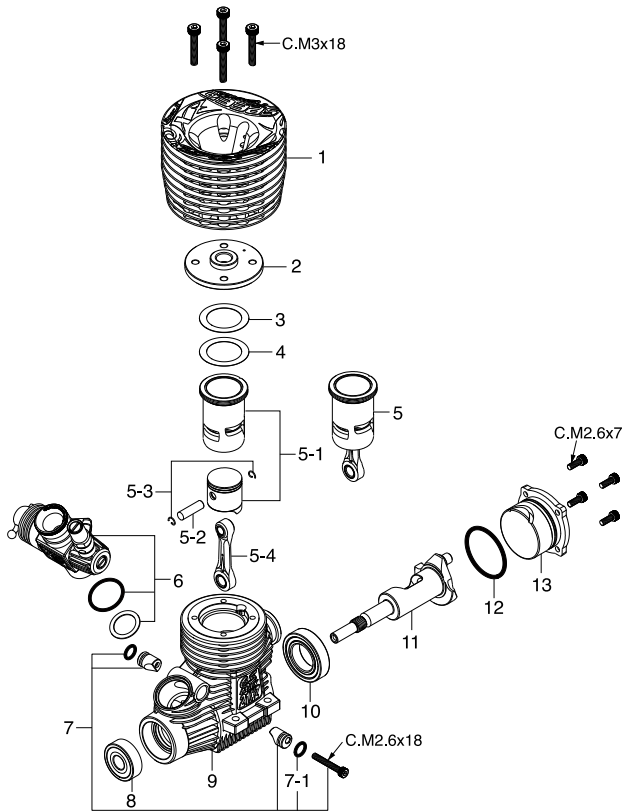

O.S. SPEED 21XZ-B Spec.II

(12175)

TYPE 21J(B)R6.5

(22481016)

* Type of screw

C...Cap Screw B...Binding Screw M...Oval Fillister-Head Screw
F...Flat Head Screw T...Tapping Screw N...Round Head Screw S...Set Screw

CAP SCREW SETS (10pcs./set)

Code No.	Size	Pcs. used in an engine
79871020	M2.6x7	Cover Plate Retaining Screw (4pcs.)
79871055	M2.6x18	Carburetor Retainer Retaining Screw (1pc.)
79871180	M3x18	Cylinder Head Retaining Screw (4pcs.)

No.	Code No.	Description
* 1	22424060	Outer Head OSSP 21XZ-B SPEC2
* 2	22424104	Inner Head OSSP 21XZ-B SPEC2
3	22014160	Head Gasket (AL 0.2mm) 21XZ-R
4	22014170	Head Gasket (PBP 0.1mm) 21XZ-R
* 5	22423110	Built-up Parts Set (CP) OSSP 21XZ-B2
* 5-1	22423100	Cylinder & Piston Assembly OSSP 21XZ-B2
5-2	22016000	Piston Pin 21XZ-R
5-3	21817000	Piston Pin Retainer (2pcs.) 12TG,21VG,28XZ
5-4	22425000	Connecting Rod OSSP 21XZ-B SPEC2
* 6	22481016	Carburetor Complete (Type 21J(B)) R6.5
7	23981740	Carburetor Retainer Assembly 21E,21H,21J
7-1	24881824	"O" Ring (2pcs.) (7B)
8	23731020	Crankshaft Ball Bearing (Front) 21XZ-B
* 9	22421050	Crankcase OSSP 21XZ-B SPEC2
10	23730050	Crankshaft Ball Bearing (Rear) OSSP 21V
* 11	22422030	Crankshaft OSSP 21XZ-B SPEC2
12	23764020	Cover Gasket (S-22) 30VG,21VZ,VG
* 13	22427100	Cover Plate OSSP 21XZ-B SPEC2
	71641300	Glow Plug P3
	22826140	Exhaust Seal Ring 21VZ,30VG
	71533260	Carburetor Reducer 6mm w/ "O" Ring (2pcs.) OSSP21
	22615000	"O" Ring (1pc.) 2A-3A,20C,20D
	71533270	Carburetor Reducer 7mm w/ "O" Ring (2pcs.) ALUMINUM
	22615000	"O" Ring (1pc.) 2A-3A,20C,20D
	22884250	Dust Cap Set (3mm, 16mm, 18mm)

* marked parts are available only for limited period
(one year after finishing the production).

No.	Code No.	Description
1	23781400	Ball Link No.3
1-1	26381501	Retaining Screw
2	23981520	Dust Cover (21,30VG) 21E,21F,21J
3	23818340	Metering Needle Assembly 21C,21J
3-1	27881820	"O" Ring (2pcs.) (S-3)
4	22848210	Slide Valve 21J
5	71533265	Carburetor Reducer 6.5mm (Red) OSSPEED 21
5-1	22615000	"O" Ring 2A-3A,20C,20D
6	23618197	Needle Assembly 21C,21E,21F,20E,21J
6-1	46066319	"O" Ring (2pcs.) P-3
7	22082940	Needle Holder Assembly (21M) 21XZ-R
7-1	22082950	Fuel Inlet (No.15)
8	22848160	Throttle Stop Screw (21J)
8-1	27881820	"O" Ring (2pcs.) (S-3)
9	23781600	Mixture Control Valve Assembly 20K,21J
9-1	46066319	"O" Ring (L) (2pcs.) P-3
9-2	22781800	"O" Ring (S) (2pcs.) 10D,10F,1H-3H,20E
10	22481102	Carburetor Body (w/Thermo Insulator) 21J2(B)
10-1	23781110	Thermo Insulator 21C,21H,21E,20K
11	29015019	Carburetor Rubber Gasket 20E,60F,60MC,70D
12	23818190	Carburetor Sealing Washer 20A,B,50SX-H