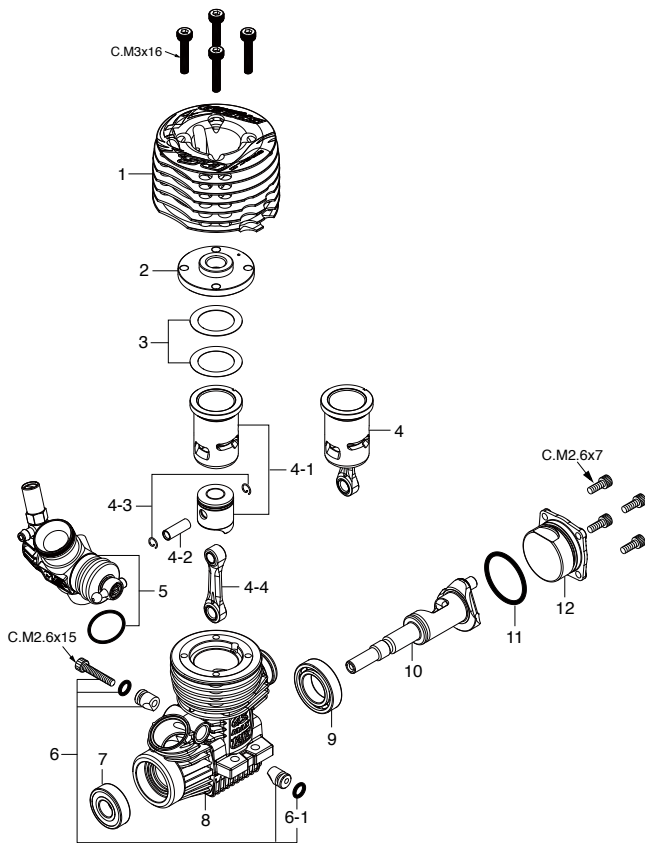

O.S. SPEED 12XZ Spec.III

(11685)

TYPE 12F2-B

(21682010)

* Type of screw

C...Cap Screw M...Oval Fillister-Head Screw

F...Flat Head Screw N...Round Head Screw S...Set Screw

CAP SCREW SETS (10pcs./sets)

Code No.	Size	Pcs. used in an engine
79871020	M2.6x7	Cover Plate Retaining Screw (4pcs.)
79871050	M2.6x15	Carburetor Retainer Retaining Screw (1pc.)
79871160	M3x16	Cylinder Head Retaining Screw (4pcs.)

No.	Code No.	Description
* 1	21654020	Outer Head
* 2	21654120	Inner Head
3	21531410	Head Gasket Set (2pcs.)
* 4	21653020	Built-Up Parts Set
* 4-1	21653010	Cylinder & Piston Assembly
* 4-2	21656000	Piston Pin
4-3	21817000	Piston Pin Retainer (2pcs.)
4-4	21655000	Connecting Rod
* 5	21682010	Carburetor Complete (Type 12F2-B)
6	21538170	Carburetor Retainer Assembly
6-1	24881824	"O" Ring
7	22631020	Ball Bearing (Front)
* 8	21651020	Crankcase
9	21931100	Ceramic Bearing
* 10	21652010	Crankshaft
11	21921800	"O" Ring
12	21537000	Cover Plate
	71642060	Glow Plug RP6
	21427200	Exhaust Seal Ring (2pcs.)
	21682950	Dust Cap Set (3mm 1pc,16mm 2pcs.)

Items marked * are available for only limited time.
(One year after discontinuing the production)

No.	Code No.	Description
1	21682600	Mixture Control Valve Assembly
1-1	27881820	"O" Ring (L) (2pcs.)
1-2	22781800	"O" Ring (S) (2pcs.)
2	21681900	Needle Valve Assembly
2-1	21538900	Needle
2-2	27881820	"O" Ring (2pcs.)
2-3	21682940	Needle Hoolder
2-4	21881950	No.14 Universal Nipple Assembly
3	71533255	Carburetor Reducer (5.5mm Red)
3-1	22615000	"O" Ring (1pc.)
4	21982620	Throttle Stop Screw
4-1	22781800	"O" Ring (S) (2pcs.)
5	21682100	Carburetor Body (w/Thermo Insulator)
5-1	21982900	Thermo Insulator
6	21682210	Slide Valve
7	21682510	Metering Needle Assembly
7-1	22781800	"O" Ring (S) (2pcs.)
8	21982520	Dust Cover
9	23818430	Ball Link No.5
9-1	26381501	Set Screw
10	22615000	Carburetor Rubber Gasket