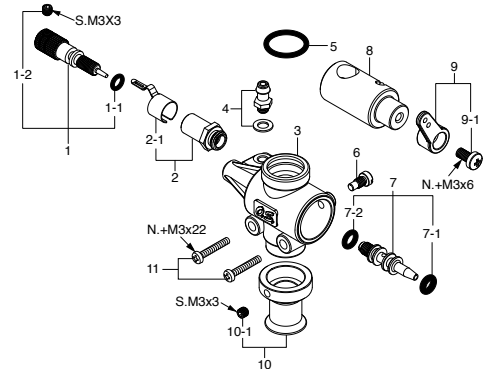

* Type of screw

C...Cap Screw B...Binding Screw M...Oval Fillister-Head Screw
F...Flat Head Screw T...Tapping Screw N...Round Head Screw S...Set Screw

CAP SCREW SETS (10pcs./sets)

Code No.	Size	Pcs. used in an engine
79871020	M2.6x7	Cam Cover Retaining Screw (2pcs.) Intake Manifold Retaining Screw (2pcs.)
79871030	M2.6x10	Rocker Cover Retaining Screw (2pcs.)
79871110	M3x8	Cover Plate Retaining Screw (4pcs.)
79871150	M3x15	Rocker Support Retaining Screw (1pc.)
79871200	M3x20	Cylinder Head Retaining Screw (5pcs.)

No.	Code No.	Description
1	44881970	Needle Assembly (60RA) FSα-81
1-1	24981837	"O" Ring (2pcs.)
1-2	26381501	Set Screw
2	27381940	Needle Valve Holder Assembly 20C,60U,70D,7H
2-1	26711305	Ratchet Spring No.4
3	44381100	Carburetor Body (61N) FSα-72
4	22681953	Fuel Inlet (No.1)
5	46115000	Carburetor Rubber Gasket (1pc.)
6	45581820	Rotor Guide Screw 20C,60MC,70D
7	45582300	Mixture Control Valve Assembly 70N,60F
7-1	46066319	"O" Ring (L) (2pcs.)
7-2	24881824	"O" Ring (S) (2pcs.) (7B)
8	44381200	Carburetor Rotor (61N) FSα-72
9	22081408	Throttle Lever Assembly (No.5)
9-1	22081313	Throttle Lever Retaining Screw 1A-3A
10	44381300	Velocity Stack (61N) FSα-72,81P
10-1	26381501	Set Screw
11	45581700	Carburetor Retaining Screw (2pcs.) FS70S-120S

No.	Code No.	Description
1	44304200	Rocker Cover FSα-72
2	45761600	Rocker Arm Retainer (2pcs.) FS26-120S,70U
3	45961410	Rocker Support (1pc.) FSα-81,FS70S,91S
4	47161100	Rocker Arm (1pc.) FSα-81
5	45061202	Tappet Adjusting Screw (1pair) FS,FT,FF,FR,IL
6	45960400	Split Cotter (2pcs.) FS70S,70S2,70U,91S2
7	45960310	Valve Spring Retainer (1pc.) FS70S2,91S2
8	45960210	Valve Spring (1pc.) FS70S2,91S2,70U
9	44750100	Intake Valve (1pc.) FS70U
10	44751100	Exhaust Valve (1pc.) FS70U
11	44304100	Cylinder Head (W/Gasket) FSα-72
11-1	44714100	Cylinder Head Gasket (1pc.) FS70U,FS72-81
12	44369400	Intake Manifold (1pc.) FSα-72
13	44381000	Carburetor Complete (Type 61N) FSα-72
14	44303400	Piston Ring FSα-72
15	44303200	Piston FSα-72
16	44306000	Piston Pin FSα-72
17	44305000	Connecting Rod FSα-72
18	44303100	Cylinder Liner FSα-72
19	44307000	Cover Plate FSα-72
20	44302000	Crankshaft FSα-72
21	44230000	Crankshaft Ball Bearing (Rear) FS56,52S,70U
22	44301000	Crankcase FSα-72
23	45231100	Camshaft Ball Bearing (1pc.) FS40-120S
24	44362000	Camshaft FSα-72
25	44301100	Cam Cover FSα-72
26	44366000	Push Rod (2pcs.) FSα-72
27	44366100	Push Rod Cover (1pc.) FSα-72
28	27881840	Push Rod Cover "O" Ring (2pcs.)