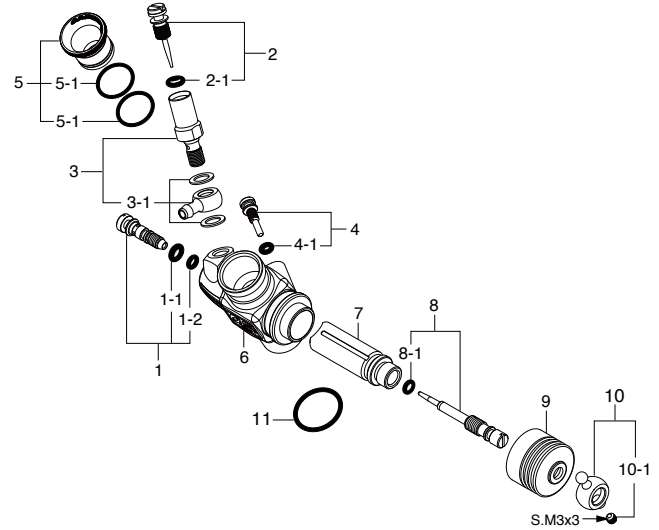

O.S. SPEED 21XZ-R

(13880)

TYPE 21M(B)

(22082020)

CAP SCREW SETS (10pcs./set)

Code No.	Size	Pcs. used in an engine
79871020	M2.6x7	Cover Plate Retaining Screw (4pcs.)
79871055	M2.6x18	Carburetor Retainer Retaining Screw (1pc.)
79871180	M3x18	Cylinder Head Retaining Screw (4pcs.)

* Type of screw

C...Cap Screw B...Binding Screw M...Oval Fillister-Head Screw
F...Flat Head Screw T...Tapping Screw N...Round Head Screw S...Set Screw

No.	Code No.	Description
* 1	22014050	Outer Head
* 2	22014110	Inner Head
3	22014160	Head Gasket Set (0.2mm)
4	22014170	Head Gasket Set (0.1mm)
* 5	22013020	Built-Up Parts Set
* 5-1	22013010	Cylinder & Piston Assembly
* 5-2	22016010	Piston Pin
5-3	21817000	Piston Pin Retainer (2pcs.)
5-4	23755020	Connecting Rod
* 6	22082020	Carburetor Complete (Type 21M(B))
7	23981740	Carburetor Retainer Assembly
7-1	24881824	"O" Ring (2pcs.)
8	23731000	Crankshaft Ball Bearing (Front)
* 9	22011020	Crankcase
10	23730020	Crankshaft Ball Bearing (Rear)
* 11	22012040	Crankshaft
12	23764020	Cover Gasket
13	22427000	Cover Plate
	71642070	Glow Plug RP7
	22014160	Head Gasket Set (0.2mm)
	22826140	Exhaust Seal Ring (2pcs.)
	71533290	Carburetor Reducer 9mm (Red) W/"O" Ring
	22615000	"O" Ring
	71801100	Flywheel No.1E Collet
	22884250	Dust Cap Set (3mm, 16mm, 18mm)

* marked parts are available only for limited period (one year after finishing the production).

No.	Code No.	Description
1	22082600	Mixture Control Valve Assembly
1-1	46066319	"O" Ring (L) (2pcs.)
1-2	22781800	"O" Ring (S) (2pcs.)
2	22082970	Needle Assembly
2-1	46066319	"O" Ring (2pcs.)
3	22082940	Needle Holder Assembly
3-1	22082950	No.15 Universal Nipple Assembly
4	22848160	Throttle Stop Screw
4-1	27881820	"O" Ring (S) (2pcs.)
* 5	71533085	Carburetor Reducer (8.5mm Red)
5-1	22615000	"O" Ring (1pc.)
* 6	22082110	Carburetor Body
7	22082200	Slide Valve
8	22082350	Metering Needle Assembly
8-1	27881820	"O" Ring (S) (2pcs.)
9	23981520	Dust Cover
10	23781400	Ball Link No.3
10-1	26381501	Set Screw
11	29015019	Carburetor Rubber Gasket

* marked parts are available only for limited period (one year after finishing the production).