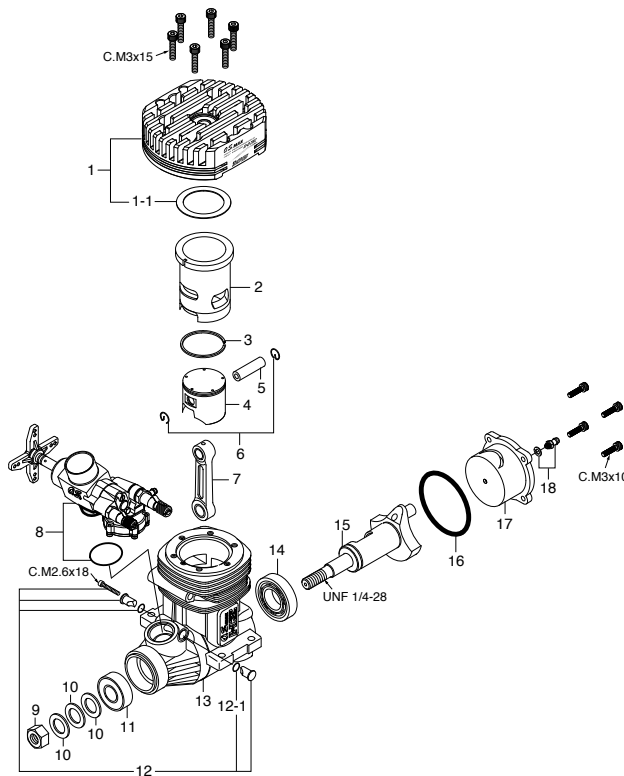

MAX-105HZ-R Super6

(18756)

Conversion Kit (for T-Rex600N) (18757)

TYPE 61G

(29088040)

* Type of screw

C...Cap Screw M...Oval Fillister-Head Screw

F...Flat Head Screw N...Round Head Screw S...Set Screw

CAP SCREW SETS (10pcs./sets)

Code No.	Size	Pcs. used in an engine
79871055	M2.6x18	Retainer Screw (1pc.)
79871120	M3x10	Cover Plate Retaining Screw (4pcs.)
79871150	M3x15	Cylinder Head Retaining Screw (6pcs.)

No.	Code No.	Description
1	28704000	Heatsink Head 105HZ
1-1	28704160	Head Gasket (0.2mm) 105HZ
2	28703100	Cylinder Liner 105HZ
3	29203400	Piston Ring 108FSR,105HZ
4	28703200	Piston 105HZ
5	26606008	Piston Pin 91HZ,61SX-H,61FSR
6	27917000	Piston Pin Retainer (2pcs.) 91FX,91SZ,91SX-H
7	29505010	Connecting Rod 91RZ-H,91SX-H C-SPEC
8	29088040	Carburetor Complete (61G) OSSP91HZR 3D
9	23210007	Propeller Nut (1/4-28) 61-91
10	46120000	Thrust Washer 91FX,SX-H,SZ,FT160,FF
11	26731002	Crankshaft Ball Bearing (Front) 40-61,70S,91S
12	29081720	Carburetor Retainer Assembly (61B) 91HZ
12-1	45566310	"O" Ring (S-5)
13	28701000	Crankcase 105HZ
14	27930000	Crankshaft Ball Bearing (Rear) 91SX,SZ,61SX-H
15	28702020	Crankshaft 105HZ Super6
16	29061410	Cover Gasket FS200S,91SZ,GF30
17	28707010	Cover Plate 105HZ-R
18	22681953	Nipple (No.1)
	71608001	Glow Plug No.8
	72403070	Check Valve 91HZ-R,FS200S-FI
	28704160	Head Gasket (0.2mm) 105HZ
	28704161	Head Gasket (0.1mm) 105HZ
	28712000	Velocity Stack 105HZ
	26381501	Set Screw M3x3
	72520000	GT15HZ600 Conversion Kit (for T-Rex600N)

No.	Code No.	Description
1	29085140	Throttle Lever Assembly (40L) 61B-P2
1-1	79871110	Retaining Screw (10pcs.)
2	29088250	Carburetor Rotor (61G) OSSP91HZR 3D
3	25881220	Rotor Guide Washer (40L) 55HZ
3-1	79871020	Retaining Screw (10pcs.)
4	29088320	Mixture Control Valve Assembly 61F,61G
4-1	27881810	"O"Ring (L) (2pcs.) (S-7) C14,86,60MC
4-2	27881800	"O"Ring (S) (2pcs.) (S-6) C14,86,60MC
4-3	27881820	"O"Ring (L) (2pcs.) (S-3)
5	45581820	Rotor Guide Screw 20C,60MC,70D
6	29088140	Carburetor Body (61G) OSSP91HZR 3D
6-1	27984900	Thermo Insulator 60B,61B
7	27881330	Mixture Control Screw 40E,60LH,60MC
8	27681340	Mixture Control Valve Stopper 60LH,40E
9	29181900	Needle Valve Assembly (Main Needle) (60MP) 91SZ-PS
9-1	29085910	Needle Assembly (61B) 91HZ
9-2	24981837	"O"Ring (2pcs.)
9-3	29181940	Needle Valve Holder Assembly (60MP)
9-4	26711305	Ratchet Spring No.4
10	29088800	Reguretor Assembly 61E-R
10-1	22681953	Fuel Inlet (Nipple No.1)
11	29088980	Needle Valve Assembly 61E-R
11-1	29085910	Needle Assembly (61B) 91HZ
11-2	24981837	"O"Ring (2pcs.)
11-3	27381940	Needle Valve Holder Assembly 20C,60U,70D,7H
11-4	26711305	Ratchet Spring No.4
12	27915000	Carburetor Rubber Gasket (S-18) 60K,60B