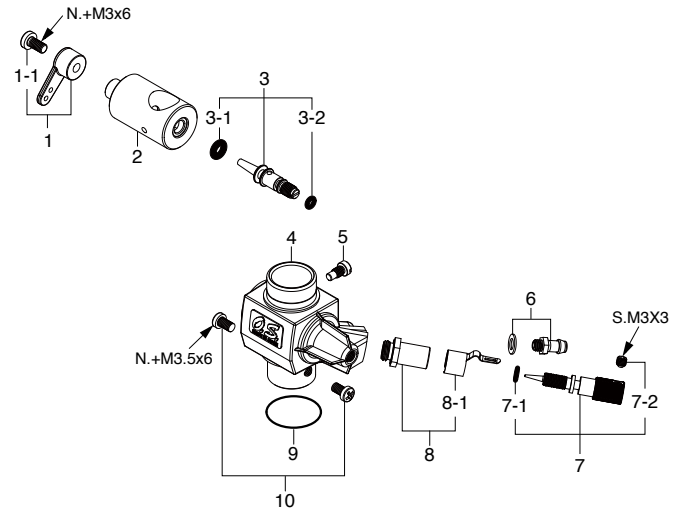

MAX-120AXRING-BE

(19213)

TYPE 70D-BE

(29182010)

*Type of screw

C...Cap Screw M...Oval Fillister-Head Screw

F...Flat Head Screw N...Round Head Screw S...Set Screw

No.	Code No.	Description
1	29124010	Cylinder Head
2	29123100	Cylinder Liner
3	29123400	Piston Ring
4	29123200	Piston
5	29206000	Piston Pin
6	28117000	Piston Pin Retainer (2pcs.)
7	29125000	Connecting Rod
8	29182010	Carburetor Complete (Type 70D-BE)
9	45910100	Locknut Set
10	29128010	Drive Hub
10-1	29008219	Woodruff Key
11	46120000	Thrust Washer
12	26731010	Crankshaft Ball Bearing (F)
13	29121000	Crankcase
14	46030008	Crankshaft Ball Bearing (R)
15	29122000	Crankshaft
16	29121400	Gasket Set
17	29127000	Cover Plate
	71668100	Glow Plug BE-3
	72200080	Needle Valve Extension Cable Set
	29122500	E-5020 Silencer Assembly
	29122540	Gasket
	29122530	Assembly Screw
	22681957	Pressure Nipple (No.7)
	29122520	Silencer Retaining Screw (C.M4x45 2pcs.)
	29122600	E-5020 Silencer Extension Adapter
	29122610	Extention Adapter Retaining Screw (M4x90 2pcs.)
	29122700	E-5020 Silencer 90° Adapter
	29122510	90° Adapter Retaining Screw (M4x20 2pcs.)

No.	Code No.	Description
1	22081408	Throttle Lever Assembly No.5
1-1	22081313	Assembly Screw
2	29182210	Carburetor Rotor
3	29181620	Mixture Control Valve Assembly
3-1	46066319	"O" Ring (L) (2pcs.)
3-2	22781800	"O" Ring (S) (2pcs.)
4	29182110	Carburetor Body
5	45581820	Rotor Guide Screw
6	22681953	Fuel Inlet (No.1)
7	24081970	Needle-valve Assembly
7-1	24981837	"O" Ring (2pcs.)
7-2	26381501	Set Screw
8	27381940	Needle-valve Holder Assembly
8-1	26711305	Ratchet Spring No.4
9	29015019	Carburetor Rubber Gasket
10	25081700	Carburetor Retaining Screw