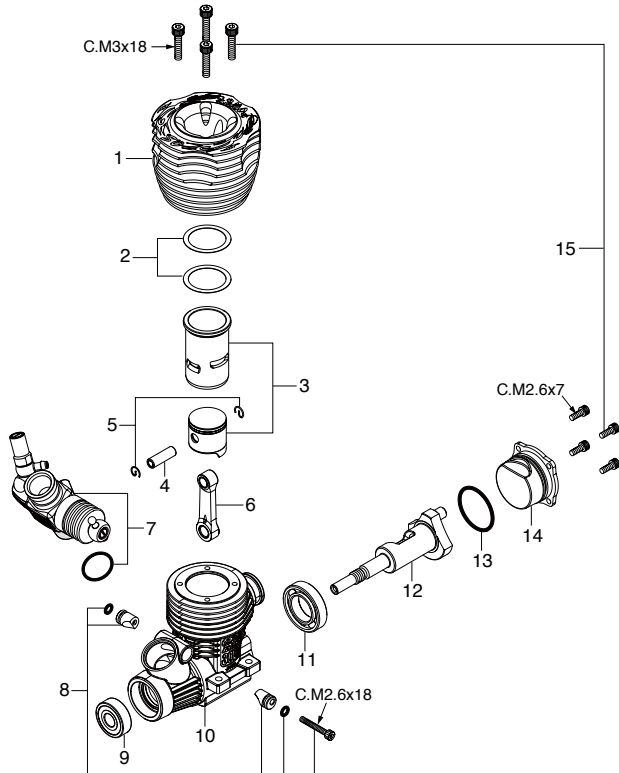

MAX-30VG(P)

(13961)

TYPE 21E

(23981010)

* Type of screw

C...Cap Screw B...Binding Screw M...Oval Fillister-Head Screw

F...Flat Head Screw T...Tapping Screw N...Round Head Screw S...Set Screw

No.	Code No.	Description
1	23924000	Heatsink Head 30VG
2	23914100	Head Gasket 0.2mm (2pcs.) 30VG(P)
3	23923000	Cylinder & Piston Assembly 30VG
4	23916000	Piston Pin 30VG,25AX
5	24517000	Piston Pin Retainer (2pcs.) 30VG,37SZ,46VX
6	23915000	Connecting Rod 30VG
7	23981010	Carburetor Complete (Type 21E) 30VG(P)
8	23981740	Carburetor Retainer Assembly 21E,21H,21J
9	23731000	Crankshaft Ball Bearing (Front) 21VX, VG,30VG,28
10	23911000	Crankcase 30VG
11	23730020	Crankshaft Ball Bearing (Rear) 21SPEC,28XZ,30VG
12	23912000	Crankshaft 30VG
13	23107100	Cover Gasket (S-22) 30VG,21VZ, VG
14	23927000	Cover Plate 30VG
15	23763010	Screw Set 30VG,21VZ, VG
	71608001	Glow Plug No.8
	22826140	Exhaust Seal Ring 21VZ,30VG
	72413000	Super Air Cleaner 203 Assembly (W/2 filter elements)
	72413200	203 Filter Elements (4pcs.)

No.	Code No.	Description
1	22848160	Mixture Control Screw (21J)
1-1	27881820	"O" Ring (2pcs.) (S-3)
2	23618190	Needle Valve Assembly 21E,20E
2-1	23618197	Needle Assembly 21C,21E,21F,20E,21J
2-2	46066319	"O" Ring (2pcs.) P-3
2-3	23618194	Needle Holder Assembly 21C,21E,21F,21J
2-4	23818176	Fuel Inlet No.9
3	23981110	Carburetor Body 21E 30VG(P)
4	23981210	Slide Valve 21E,21F
5	23981500	Metering Needle Assembly 21E 30VG(P)
5-1	27881820	"O" Ring (2pcs.) (S-3)
6	23981520	Dust Cover (21,30VG) 21E,21F,21J
7	23781400	Ball Link (No.3)
8	23781110	Thermo Insulator 21C,21H,21E,20K
9	29015019	Carburetor Rubber Gasket 20E,60F,60MC,70D