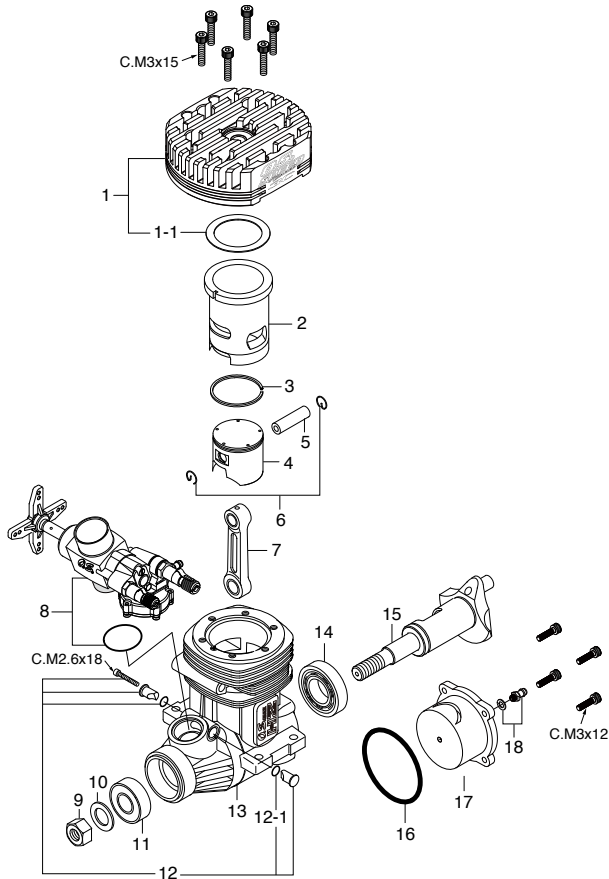

O.S.SPEED 91HZ-R 3C

(18641)

TYPE 61F

(29088030)

* Type of screw
C...Cap Screw M...Oval Fillister-Head Screw
F...Flat Head Screw N...Round Head Screw S...Set Screw

CAP SCREW SETS (10pcs./sets)

Code No.	Size	Pcs. used in an engine
79871055	M2.6x18	Retainer Screw (1pc.)
79871140	M3x12	Cover Plate Retaining Screw (4pcs.)
79871150	M3x15	Cylinder Head Retaining Screw (6pcs.)

No.	Code No.	Description
1	29074040	Heatsink Head
1-1	29061405	Head Gasket (0.1mm)
2	29073110	Cylinder Liner
3	29503400	Piston Ring
4	29073200	Piston
5	26606008	Piston Pin
6	27917000	Piston Pin Retainer (2pcs.)
7	29505010	Connecting Rod
8	29088030	Carburetor Complete 61F
9	45010002	Propeller Nut
10	46120000	Thrust Washer
11	26731002	Crankshaft Ball Bearing (Front)
12	29081720	Carburetor Retainer Assembly
12-1	45566310	"O" Ring
13	29071010	Crankcase
14	27930000	Crankshaft Ball Bearing (Rear)
15	29072010	Crankshaft
16	29061410	Cover Gasket
17	29067030	Cover Plate
18	22681953	Nipple (No.1)
	71608001	Glow Plug No.8
	72403070	Check Valve
	29061406	Head Gasket (0.2mm)
	71705110	Needle Control Arm
	79871010	Needle Adjusting Screw M2.6x5 (10pcs.)

No.	Code No.	Description
1	29085140	Throttle Lever Assembly
1-1	79871110	Throttle Lever Retaining Screw (10pcs.)
2	29088240	Carburetor Rotor
3	25881220	Rotor Guide Washer
3-1	79871020	Retaining Screw (10pcs.)
4	29088320	Mixture Control Valve Assembly
4-1	27881810	"O"Ring (L) (2pcs.)
4-2	27881800	"O"Ring (S) (2pcs.)
4-3	27881820	"O"Ring (L) (2pcs.)
5	45581820	Rotor Guide Screw
6	29088130	Carburetor Body
6-1	27984900	Thermo Insulator
7	27881330	Mixture Control Screw
8	27681340	Mixture Control Valve Stopper
9	29088900	Needle Valve Assembly (Main Needle)
9-1	29085910	Needle Assembly
9-2	24981837	"O"Ring (2pcs.)
9-3	29088940	Needle Valve Holder Assembly
9-4	26711305	Ratchet Spring No.4
10	29088800	Reguretor Assembly
10-1	22681953	Fuel Inlet (Nipple No.1)
11	29088980	Needle Valve Assembly
11-1	29085910	Needle Assembly
11-2	24981837	"O"Ring (2pcs.)
11-3	27381940	Needle Valve Holder Assembly
11-4	26711305	Ratchet Spring No.4
12	27915000	Carburetor Rubber Gasket