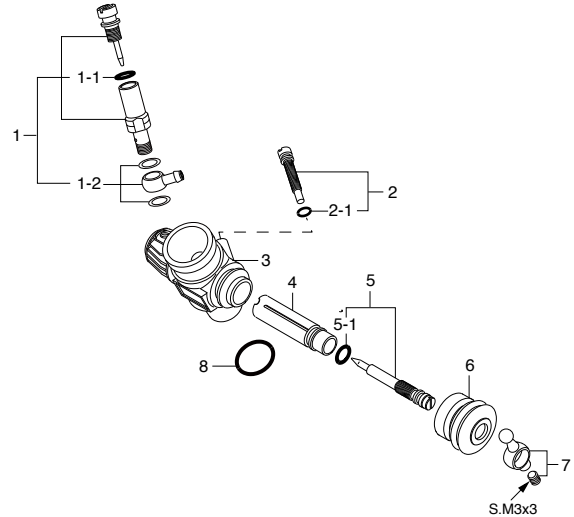

MAX-12TG-PX

(11381)

TYPE 12D

(21418000)

* Type of screw

C...Cap Screw B...Binding Screw M...Oval Fillister-Head Screw

F...Flat Head Screw T...Tapping Screw N...Round Head Screw S...Set Screw

No.	Code No.	Description
1	21414000	Heatsink Head
2	21413000	Cylinder & Piston Assembly
3	21536000	Piston Pin
4	21817000	Piston Pin Retainer (2pcs.)
5	21415000	Connecting Rod
6	21418000	Carburetor Complete (Type 12D)
7	25381701	Carburetor Retainer Assembly
8	22631020	Crankshaft Ball Bearing (Front)
9	21411010	Crankcase
10	21931010	Crankshaft Ball Bearing (Rear)
11	21412010	Crankshaft
12	21411400	Gasket Set
13	21922000	Starting Shaft
14	21901800	Rear Adaptor
15	73008000	No.N1 Recoil Starter Assembly
15-1	73008100	No.N1 Recoil Starter Body
15-2	73008200	No.N1 One-way Clutch
16	21923000	Screw Set
	71608001	Glow Plug No.8
	21427200	Exhaust Seal Ring (2pcs.)
	72404000	Engine Mount Spader

No.	Code No.	Description
1	21982970	Needle Valve Assembly
1-1	27881820	"O" Ring (2pcs.)
1-2	21881950	No.14 Universal Nipple Assembly
2	21982620	Throttle Stop Screw
2-1	22781800	"O" Ring (2pcs.)
3	21418100	Carburetor Body
4	21982210	Slide Valve
5	21538500	Metering Needle Assembly
5-1	22781800	"O" Ring (2pcs.)
6	21982520	Dust Cover
7	23818430	Ball Link No.5
8	22615000	Carburetor Rubber Gasket