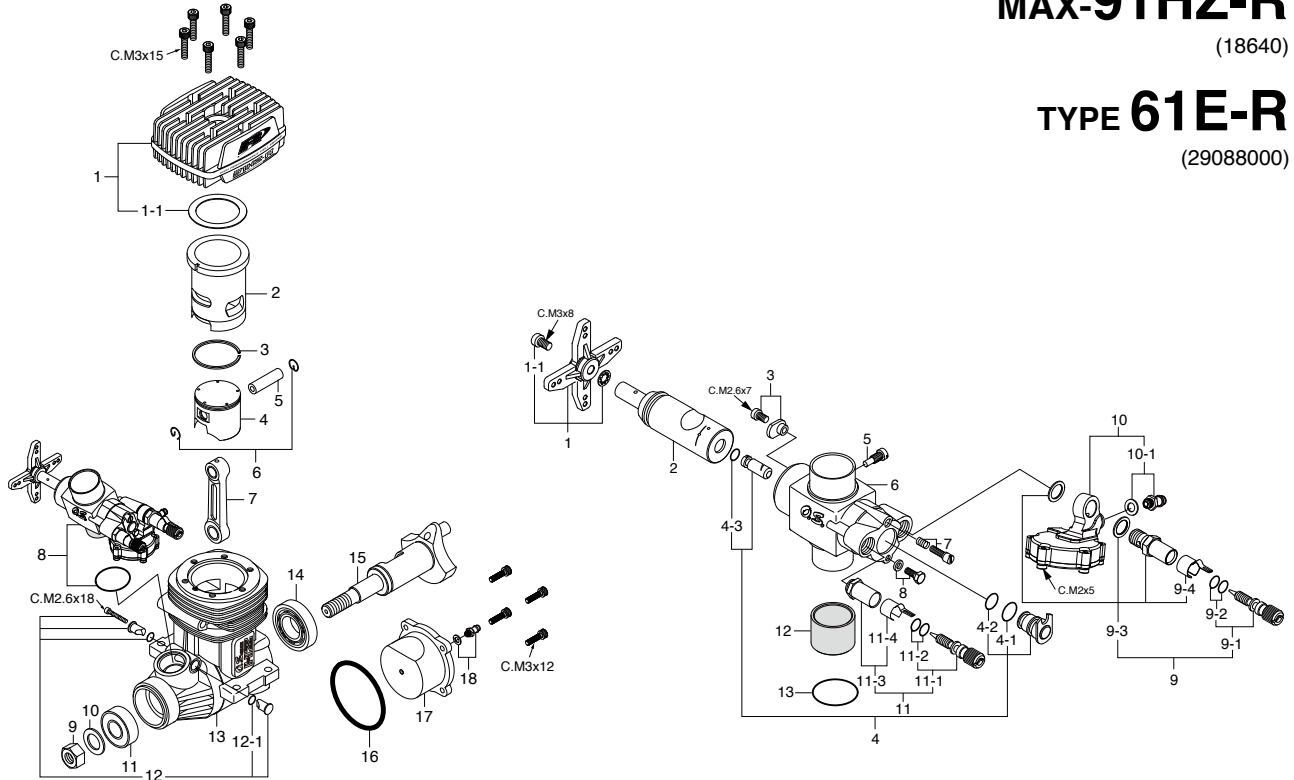

CAP SCREW SETS (10pcs./sets)

Code No.	Size	Pcs. used in an engine
79871055	M2.6x18	Retainer Screw (1pc.)
79871140	M3x12	Cover Plate Retaining Screw (4pcs.)
79871150	M3x15	Cylinder Head Retaining Screw (6pcs.)

* Type of screw

C...Cap Screw M...Oval Fillister-Head Screw
F...Flat Head Screw N...Round Head Screw S...Set Screw

CAP SCREW SETS (10pcs./sets)

Code No.	Size	Pcs. used in an engine
79871020	M2.6x7	Rotor Guide Washer Retaining Screw (1pc.)

No.	Code No.	Description
1	29074030	Heatsink Head (Black)
1-1	29061405	Head Gasket (0.1mm)
2	29073100	Cylinder Liner
3	29503400	Piston Ring
4	29073200	Piston
5	26606008	Piston Pin
6	27917000	Piston Pin Retainer (2pcs.)
7	29505010	Connecting Rod
8	29088000	Carburetor Complete 61E-R
9	45010002	Propeller Nut
10	46120000	Thrust Washer
11	26731002	Crankshaft Ball Bearing (Front)
12	29081720	Carburetor Retainer Assembly
12-1	45566310	"O" Ring
13	29071000	Crankcase
14	27930000	Crankshaft Ball Bearing (Rear)
15	29072000	Crankshaft
16	29061410	Cover Gasket
17	29067011	Cover Plate
18	22681953	Nipple (No.1)
	71608001	Glow Plug No.8
	72403070	Check Valve
	29061406	Head Gasket (0.2mm)
	41621100	Needle Adjusting Screw

No.	Code No.	Description
1	29085140	Throttle Lever Assembly
1-1	22826131	Throttle Lever Retaining Screw (2pcs.)
2	29088200	Carburetor Rotor
3	25881220	Rotor Guide Washer
4	29088300	Mixture Control Valve Assembly
4-1	27881810	"O"Ring (L) (2pcs.)
4-2	27881800	"O"Ring (S) (2pcs.)
4-3	27881820	"O"Ring (L) (2pcs.)
5	45581820	Rotor Guide Screw
6	29088100	Carburetor Body
7	27881330	Mixture Control Screw
8	27681340	Mixture Control Valve Stopper
9	29088900	Needle Valve Assembly (Main Needle)
9-1	29085910	Needle Assembly
9-2	24981837	"O"Ring (2pcs.)
9-3	29088940	Needle Valve Holder Assembly
9-4	26711305	Ratchet Spring No.4
10	29088800	Reguretor Assembly
10-1	22681953	Fuel Inlet (Nipple No.1)
11	29088980	Needle Valve Assembly
11-1	29085910	Needle Assembly
11-2	24981837	"O"Ring (2pcs.)
11-3	27381940	Needle Valve Holder Assembly
11-4	26711305	Ratchet Spring No.4
12	27984900	Thermo Insulator
13	27915000	Carburetor Rubber Gasket