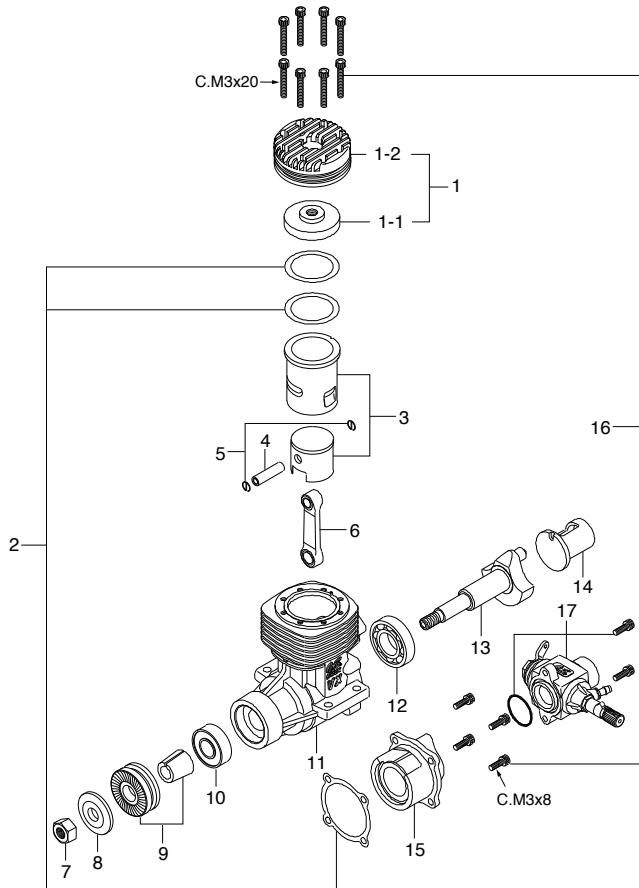

*Type of screw

C...Cap Screw M...Oval Fillister-Head Screw

F...Flat Head Screw N...Round Head Screw S...Set Screw

No.	Code No.	Description
1	25504000	Cylinder Head
1-1	25541100	Cylinder Head A
1-2	25504010	Cylinder Head B
2	25514000	Gasket Set
3	25503000	Cylinder & Piston Assembly
4	25306019	Piston Pin
5	24517000	Piston Pin Retainer
6	25505000	Connecting Rod
7	23210007	Propeller Nut
8	23209003	Propeller Washer
9	25358019	Drive Hub
10	24530000	Crankshaft Ball Bearing (F)
11	25501000	Crankcase
12	27330010	Crankshaft Ball Bearing (R)
13	25502000	Crankshaft
14	25516000	Rear Drum
15	25501800	Rear Housing
16	25513000	Screw Set
17	25581000	Carburetor Complete (Type 40A)
	25326130	Exhaust Adaptor (404)

No.	Code No.	Description
1	25581900	Needle Valve Assembly
1-1	22681980	Needle
1-2	24981837	"O" Ring
1-3	26381501	Set Screw
1-4	27381940	Needle Valve Holder Assembly
1-5	26711305	Ratchet Spring (No.4)
2	25581100	Carburetor Body
3	22681953	Fuel Inlet (No.1)
4	25581220	Rotor Guide Screw
5	28281500	Rotor Spring
6	25581200	Carburetor Rotor
7	28281300	Mixture Control Screw Assembly
7-1	27881820	"O" Ring
8	28281400	Throttle Lever Assembly
9	25581700	Carburetor Retaining Screw
10	25515000	Carburetor Rubber Gasket