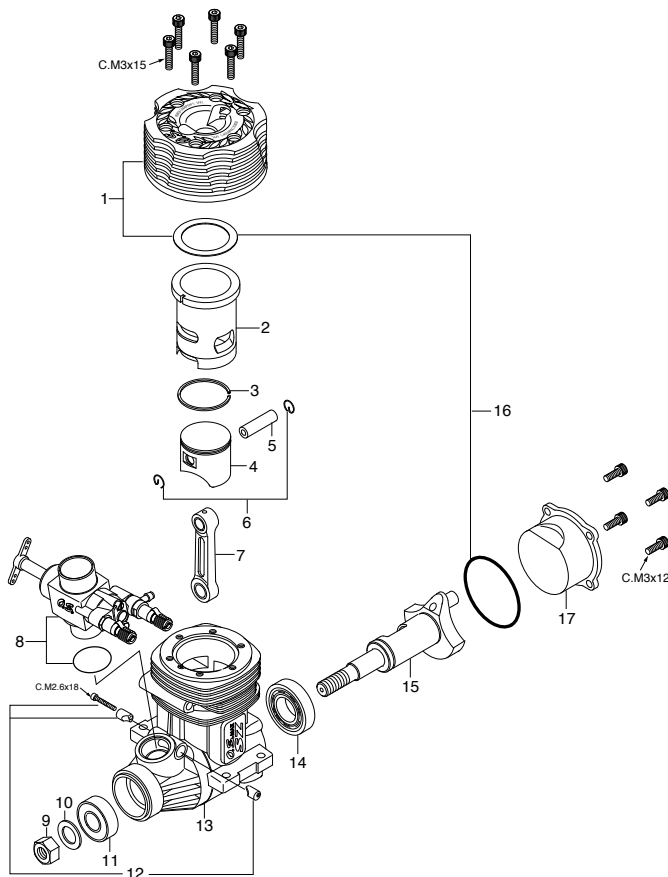

MAX-91SZ-HRING

(18300)

TYPE 60M-C

(29183000)

* Type of screw

C...Cap Screw M...Oval Fillister-Head Screw

F...Flat Head Screw N...Round Head Screw S...Set Screw

No.	Code No.	Description
1	29064000	Heatsink Head (Blue)
2	29063100	Cylinder Liner
3	29503400	Piston Ring
4	29063200	Piston
5	27006000	Piston Pin
6	27917000	Piston Pin Retainer (2pcs.)
7	29505010	Connecting Rod
8	29183000	Carburetor Complete 60M-C
9	45010002	Propeller Nut
10	46120000	Thrust Washer
11	26731002	Crankshaft Ball Bearing (Front)
12	23981700	Carburetor Retainer Assembly
13	29061000	Crankcase
14	27930000	Crankshaft Ball Bearing (Rear)
15	29062000	Crankshaft
16	29061400	Gasket Set
17	29067000	Cover Plate
	71608001	Glow Plug No.8
	27708200	Woodruff Key
	41621100	Needle Adjusting Screw
		Head Gasket (0.1mm, 0.2mm)

No.	Code No.	Description
1	29085140	Throttle Lever Assembly
1-1	22826131	Throttle Lever Retaining Screw (2pcs.)
2	29183200	Carburetor Rotor
3	29181610	Mixture Control Valve Assembly
3-1	27881810	"O"Ring (L) (2pcs.)
3-2	27881800	"O"Ring (S) (2pcs.)
3-3	27881820	"O"Ring (L) (2pcs.)
4	45581820	Rotor Guide Screw
5	29183100	Carburetor Body
6	27881330	Mixture Control Screw
7	27681340	Mixture Control Valve Stopper
8	27081900	Needle Valve Assembly (Main Needle)
8-1	27981910	Needle Assembly
8-2	24981837	"O"Ring (2pcs.)
8-3	46181940	Needle Valve Holder Assembly
8-4	46181941	Needle Valve Holder
8-5	26711305	Ratchet Spring No.4
8-6	46181950	Fuel Inlet
9	27981900	Needle Valve Assembly
9-1	27981910	Needle Assembly
9-2	24981837	"O"Ring (2pcs.)
9-3	27381940	Needle Valve Holder Assembly
9-4	26711305	Ratchet Spring No.4
10	29015019	Carburetor Rubber Gasket
	41621100	Needle Adjusting Screw (5pcs.)