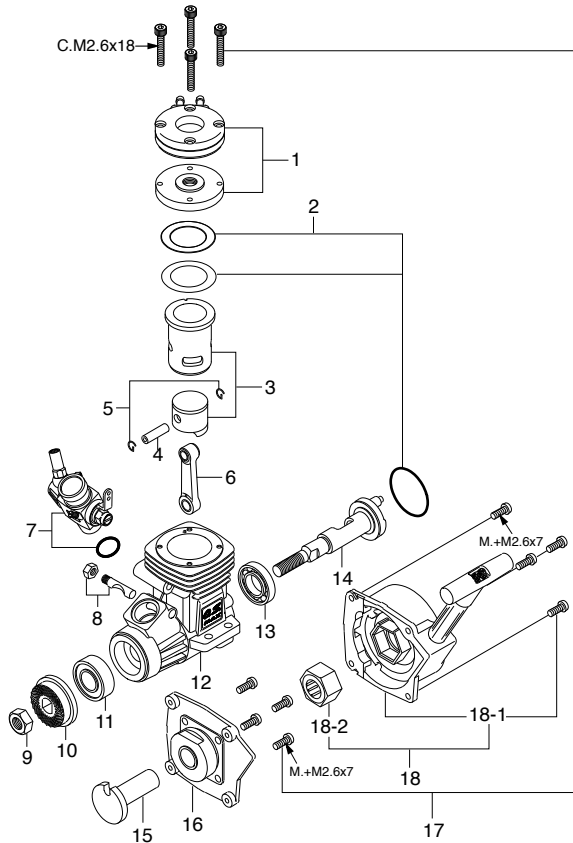

MAX-18CV-RM

(11890)

TYPE 11J

(21884000)

* Type of screw

C...Cap Screw B...Binding Screw M...Oval Fillister-Head Screw

F...Flat Head Screw T...Tapping Screw N...Round Head Screw S...Set Screw

No.	Code No.	Description
1	21804100	Water Cooled Head Assembly 18CV-RM
2	21824000	Gasket Set 18CV-R,RX
3	21823000	Cylinder & Piston Assembly 18CV-R,RX
4	21816000	Piston Pin 18CV-R,RX,18TZ
5	21817000	Piston Pin Retainer (2pcs.) 12TG,21VG,28XZ
6	21815000	Connecting Rod 18CV-R,RX,M,MX
7	21884000	Carburetor Complete (Type 11J) 18CV-R,RX
8	21818000	Carburetor Retainer Assembly 18CV-R,RX
9	20810007	Propeller Nut (M5) 10-15LA,15CV
10	21408000	Drive Hub 12-15CV,LD,12-18CV-R
11	22631020	Crankshaft Ball Bearing (Front)12CV-R,12TR
12	21811000	Crankcase 18CV-R,RX
13	21832000	Crankshaft Ball Bearing (Rear) 18CV-R,RX
14	21812000	Crankshaft 18CV-R
15	21807100	Cover Plate 18CV-R
16	21213030	Screw Set 18CV-RM,CZ-M
71608001		Glow Plug No.8

No.	Code No.	Description
1	21285901	Needle Valve Assembly 12E,10D,10J,10K,10M
1-1	27881820	"O" Ring (2pcs.) (S-3)
1-2	21881950	No.14 Universal Nipple Assembly
2	22681310	Throttle Stop Screw 12E,10M,2BK
3	21884100	Carburetor Body (11J) 18CV-R,RX
4	22481506	Rotor Spring 12E,11J,11M,20D
5	21884200	Carburetor Rotor (11J) 18CV-R,RX
6	21283210	Dust Cover 12E,11M,11J
7	22681419	Throttle Lever 12E,1H,10M,20D
8	21481420	Throttle Lever Fixing Nut 12E,10E-R,10M
9	21484600	Mixture Control Screw 10M
9-1	27881820	"O" Ring (2pcs.) (S-3)
10	22615000	Carburetor Rubber Gasket 2A-3A,20C,20D