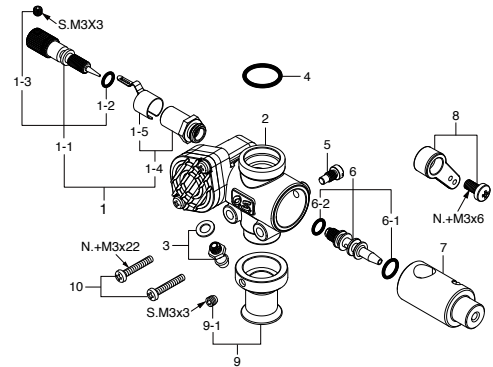

* Type of screw

C...Cap Screw B...Binding Screw M...Oval Fillister-Head Screw
F...Flat Head Screw T...Tapping Screw N...Round Head Screw S...Set Screw

CAP SCREW SETS (10pcs./sets)

Code No.	Size	Pcs. used in an engine
79871020	M2.6x7	Cam Cover Retaining Screw (2pcs.) Intake Manifold Retaining Screw (2pcs.)
79871040	M2.6x12	Rocker Cover Retaining Screw (2pcs.)
79871110	M3x8	Cover Plate Retaining Screw (4pcs.)
79871150	M3x15	Rocker Support Retaining Screw (1pc.)
79871200	M3x20	Cylinder Head Retaining Screw (5pcs.)

No.	Code No.	Description
1	29481900	Needle Valve Assembly 140RX
1-1	29481970	Needle Assembly 140RX
1-2	24981837	"O" Ring (2pcs.)
1-3	26381501	Set Screw
1-4	27381940	Needle Valve Holder Assembly 20C,60U,70D,7H
1-5	26711305	Ratchet Spring No.4
2	44882100	Carburetor Body (61R) FSα-81-P
3	22681953	Fuel Inlet (No.1)
4	46115000	Carburetor Rubber Gasket (1pc.)
5	45581820	Rotor Guide Screw 20C,60MC,70D
6	45582300	Mixture Control Valve Assembly 70N,60F
6-1	46066319	"O" Ring (L) (2pcs.) (P-3)
6-2	24881824	"O" Ring (S) (2pcs.) (7B)
7	44882200	Carburetor Rotor (61R) FSα-81-P
8	22081408	Throttle Lever Assembly No.5
9	44381300	Velocity Stack (61N) FSα-72,81P
9-1	26381501	Set Screw
10	45581700	Carburetor Retaining Screw (2pcs.) FS70S-120S

No.	Code No.	Description
1	44804200	Rocker Cover FSα-81
2	45761600	Rocker Arm Retainer (2pcs.) FS26S-120S,70U
3	45961410	Rocker Support (1pc.) FSα-81,FS70S,91S
4	47161100	Rocker Arm (1pc.) FSα-81
5	45061202	Tappet Adjusting Screw (1pair) FS,FT,FF,FR,IL
6	45960400	Split Cotter (2pcs.) FS70S,70S2,70U,91S2
7	45960310	Valve Spring Retainer (1pc.) FS70S2,91S2
8	45960210	Valve Spring (1pc.) FS70S2,91S2,70U
9	44850000	Intake Valve (1pc.) FSα-81
10	44851000	Exhaust Valve (1pc.) FSα-81
11	44804100	Cylinder Head (W/Gasket) FSα-81
11-1	44714100	Cylinder Head Gasket (1pc.) FS70U,FS72-81
12	44868000	Intake Manifold (1pc.) FSα-81
13	44882000	Carburetor Complete (Type 61R) FSα-81-P
14	45903400	Piston Ring FSα-81,FS91S2-P
15	45903200	Piston FSα-81,FS91S2,91S,FT160
16	45906000	Piston Pin FSα-81,FS91S,FT160
17	44805000	Connecting Rod FSα-81
18	46103100	Cylinder Liner FS91S2,91S,FT160
19	72508100	Pump Unit PD-08 FS200SP,GF30
20	44807030	Cover Plate FSα-81-P
21	44802000	Crankshaft FSα-81
22	45630000	Crankshaft Ball Bearing (Rear) FSα-81,FS70S,S2
23	44801000	Crankcase FSα-81
24	45231100	Camshaft Ball Bearing (1pc.) FS40-120S
25	45962000	Camshaft FSα-81,FS70S,91S
26	44801100	Cam Cover FSα-81
27	44066000	Push Rod (2pcs.) FS70S,S2
28	44866100	Push Rod Cover (1pc.) FSα-81