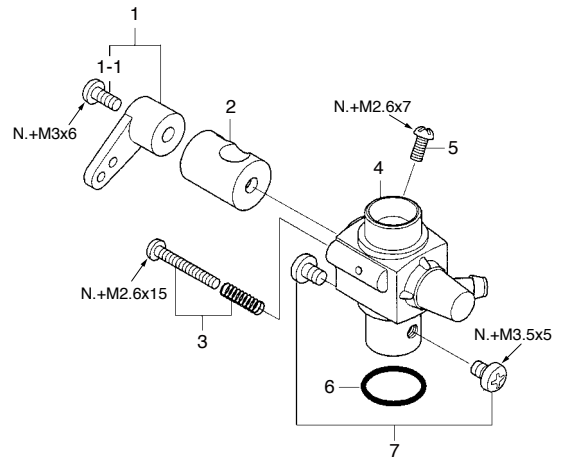

MAX-25LA (Silver)

(12352)

TYPE 20H

(22581000)

*Type of screw

C...Cap Screw M...Oval Fillister-Head Screw

F...Flat Head Screw N...Round Head Screw S...Set Screw

No.	Code No.	Description
1	22554010	Cylinder Head
2	22553000	Cylinder & Piston Assembly
3	22606009	Piston Pin
4	22405013	Connecting Rod
5	22581000	Carburetor Complete 20H
6	23210007	Propeller Nut
7	24009000	Propeller Washer
8	22558000	Drive Hub
9	22020001	Thrust Washer
10	22551010	Crankcase
11	22302000	Crankshaft
12	22557000	Cover Plate Assembly
12-1	22557100	Cover Plate
12-2	26711305	Ratchet Spring
12-3	24081970	Needle
12-4	24981837	"O" Ring
12-5	26381501	Set Screw
13	22564000	Head Gasket
14	22563000	Screw Set
	71605300	Glow Plug A3
	22325020	E-2030 Silencer
	22681957	Pressure Fitting
	22325310	Assembly Screw
	22625404	Retaining Screw(N.+M3x27 2pcs.)

No.	Code No.	Description
1	22081408	Throttle Lever Assembly
1-1	22081313	Throttle Lever Fixing Screw
2	22381200	Carburetor Rotor
3	24081600	Air-bleed Screw
4	22581100	Carburetor Body
5	22581300	Throttle Stop Screw
6	22615000	Carburetor Gasket
7	23081706	Carburetor Retaining Screw