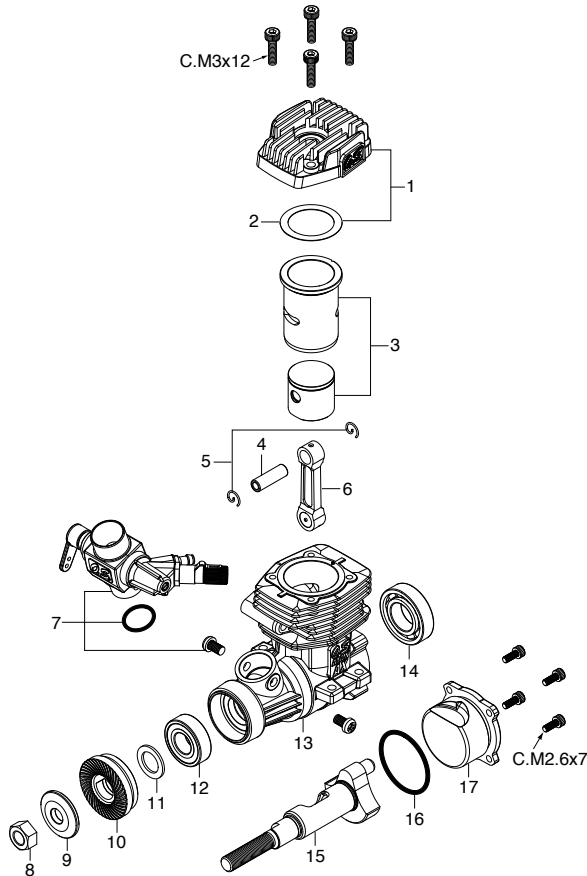

* Type of screw

C...Cap Screw M...Oval Fillister-Head Screw

F...Flat Head Screw N...Round Head Screw S...Set Screw

CAP SCREW SETS (10pcs./sets)

Code No.	Size	Pcs. used in an engine
79871020	M2.6x7	Cover Plate Retaining Screw (4pcs.)
79871140	M3x12	Cylinder Head Retaining Screw (4pcs.)

No.	Code No.	Description
1	22514000	Cylinder Head
2	22511420	Head Gasket
3	22513000	Cylinder & Piston Assembly
4	23916000	Piston Pin
5	24517000	Piston Pin Retainer (2pcs.)
6	23105000	Connecting Rod
7	22582000	Carburetor Complete (Type 21L)
8	23210007	Propeller Nut
9	23009006	Propeller Washer
10	23108000	Drive Hub
11	22620003	Thrust Washer
12	22831000	Crankshaft Ball Bearing (F)
13	22511000	Crankcase
14	22630002	Crankshaft Ball Bearing (R)
15	22512000	Crankshaft
16	23107100	Cover Gasket
17	23107000	Cover Plate
	71608001	Glow Plug No.8
	72200080	Needle Valve Extension Cable Set
	23125000	E-3080 Silencer Assembly
	23125540	"O" Ring
	23125530	Assembly Screw
	22681957	Pressure Nipple (No.7)
	79871280	Silencer Retaining Screw (C.M3x28 10pcs.)

No.	Code No.	Description
1	22081408	Throttle Lever Assembly
2	22582200	Carburetor Rotor
3	29181620	Mixture Control Valve Assembly
3-1	46066319	"O" Ring (L) (2pcs.)
3-2	22781800	"O" Ring (S) (2pcs.)
4	22582100	Carburetor Body
5	45581820	Roter Guide Screw
6	22681953	Fuel Inlet (No.1)
7	44281970	Needle Assembly
7-1	24981837	"O" Ring (2pcs.)
7-2	26381501	Set Screw
8	27381940	Needle-valve Holder Assembly
8-1	26711305	Ratchet Spring
9	22615000	Carburetor Rubber Gasket
10	23081706	Carburetor Retaining Screw