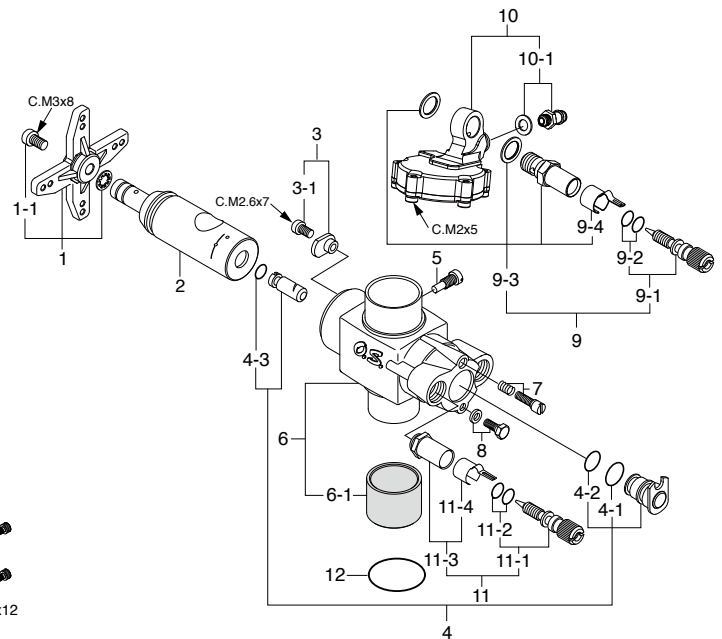

O.S.SPEED 91HZ-R 3D

(18642)

TYPE 61G

(29088040)

* Type of screw
C...Cap Screw M...Oval Fillister-Head Screw
F...Flat Head Screw N...Round Head Screw S...Set Screw

CAP SCREW SETS (10pcs./sets)

Code No.	Size	Pcs. used in an engine
79871055	M2.6x18	Retainer Screw (1pc.)
79871140	M3x12	Cover Plate Retaining Screw (4pcs.)
79871150	M3x15	Cylinder Head Retaining Screw (6pcs.)

No.	Code No.	Description
1	29074050	Heatsink Head
1-1	29061405	Head Gasket (0.1mm)
2	29073120	Cylinder Liner
3	29503400	Piston Ring
4	29073200	Piston
5	26606008	Piston Pin
6	27917000	Piston Pin Retainer (2pcs.)
7	29505010	Connecting Rod
8	29088040	Carburetor Complete 61G
9	45010002	Propeller Nut
10	46120000	Thrust Washer
11	26731002	Crankshaft Ball Bearing (Front)
12	29081720	Carburetor Retainer Assembly
12-1	45566310	"O" Ring
13	29071010	Crankcase
14	27930000	Crankshaft Ball Bearing (Rear)
15	29072010	Crankshaft
16	29061410	Cover Gasket
17	29067030	Cover Plate
18	22681953	Nipple (No.1)
	71608001	Glow Plug No.8
	72403070	Check Valve
	29061406	Head Gasket (0.2mm)

No.	Code No.	Description
1	29085140	Throttle Lever Assembly
1-1	79871110	Throttle Lever Retaining Screw (10pcs.)
2	29088250	Carburetor Rotor
3	25881220	Rotor Guide Washer
3-1	79871020	Retaining Screw (10pcs.)
4	29088320	Mixture Control Valve Assembly
4-1	27881810	"O"Ring (L) (2pcs.)
4-2	27881800	"O"Ring (S) (2pcs.)
4-3	27881820	"O"Ring (L) (2pcs.)
5	45581820	Rotor Guide Screw
6	29088140	Carburetor Body
6-1	27984900	Thermo Insulator
7	27881330	Mixture Control Screw
8	27681340	Mixture Control Valve Stopper
9	29088900	Needle Valve Assembly (Main Needle)
9-1	29085910	Needle Assembly
9-2	24981837	"O"Ring (2pcs.)
9-3	29088940	Needle Valve Holder Assembly
9-4	26711305	Ratchet Spring No.4
10	29088800	Reguretor Assembly
10-1	22681953	Fuel Inlet (Nipple No.1)
11	29088980	Needle Valve Assembly
11-1	29085910	Needle Assembly
11-2	24981837	"O"Ring (2pcs.)
11-3	27381940	Needle Valve Holder Assembly
11-4	26711305	Ratchet Spring No.4
12	27915000	Carburetor Rubber Gasket