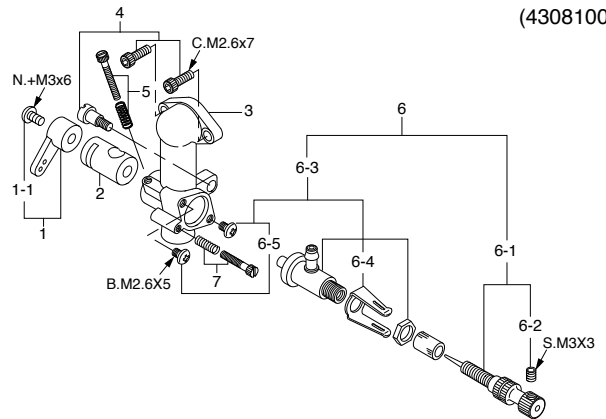

No.	Code No.	Description
1	22081408	Throttle Lever Assembly (No.5)
1-1	22081313	Throttle Lever Retaining Screw
2	45281200	Carburetor Rotor
3	43081100	Carburetor Body
4	45281700	Carburetor Retaining Screw (3pcs.)
5	22081811	Throttle Stop Screw
6	43081900	Needle-valve Assembly
6-1	45781970	Needle
6-2	26381501	Set SCrew
6-3	43081960	Nozzle Assembly
6-4	22611302	Ratchet Spring
6-5	45281920	Nozzle Retaining Screw(2pcs.)
7	22081820	Air-bleed Screw

No.	Code No.	Description
1	44113000	Screw Set
2	43004200	Rocker Cover
3	45761400	Rocker Support Assembly
3-1	45761410	Rocker Support
3-2	45761600	Rocker Arm Retainer (2pcs.)
4	45761000	Rocker Arm Assembly (1pair)
4-1	45761100	Rocker Arm (1pc.)
4-2	45761200	Tappet Adjusting Screw
5	43060000	Valve Assembly (1pair)
5-1	45760110	Intake Valve (1pc.)
5-2	43060200	Valve Spring (1pc.)
5-3	45060309	Valve Spring Seat (1pc.)
5-4	46160400	Valve Spring Retainer (2ps.)
6	44104100	Cylinder Head (W/Gasket)
7	44104030	Cylinder Head (W/Gasket and Valve Assembly)
8	43081000	Carburetor Complete (20N)
9	22714100	Gasket Set
10	43003400	Piston Ring
11	43003200	Piston
12	43006000	Piston Pin
13	45705000	Connecting Rod
14	43003100	Cylinder Liner
15	43007000	Cover Plate
16	43002000	Crankshaft
16-1	45702100	Crankshaft Spacer
17	22630002	Crankshaft Ball Bearing (Rear)
18	43001000	Crankcase
19	45762100	Thrust Ball (2pc.)
20	43062000	Camshaft

No.	Code No.	Description
21	45701100	Cam Cover
22	44166000	Push Rod (2pcs.)
23	44166100	Push Rod Cover Assembly (2pcs.)
23-1	44166110	Push Rod Cover (1pcs.)
23-2	24881824	Push Rod Cover "O"Ring (2pcs.)
24	45264000	Cam Follower (2pcs.)
25	45231000	Crankshaft Ball Bearing (Front)
26	45208010	Drive Hub
27	45810100	Lock Nut Set
	43025000	F-2010 Silencer Assembly
	43025100	Silencer Body
	45771000	Pressure Nipple (No.5)
	43069000	Exhaust Header Pipe Assembly
	43069200	Manifold Nut (M9) (2pcs.)
	71615009	Glow Plug Type F