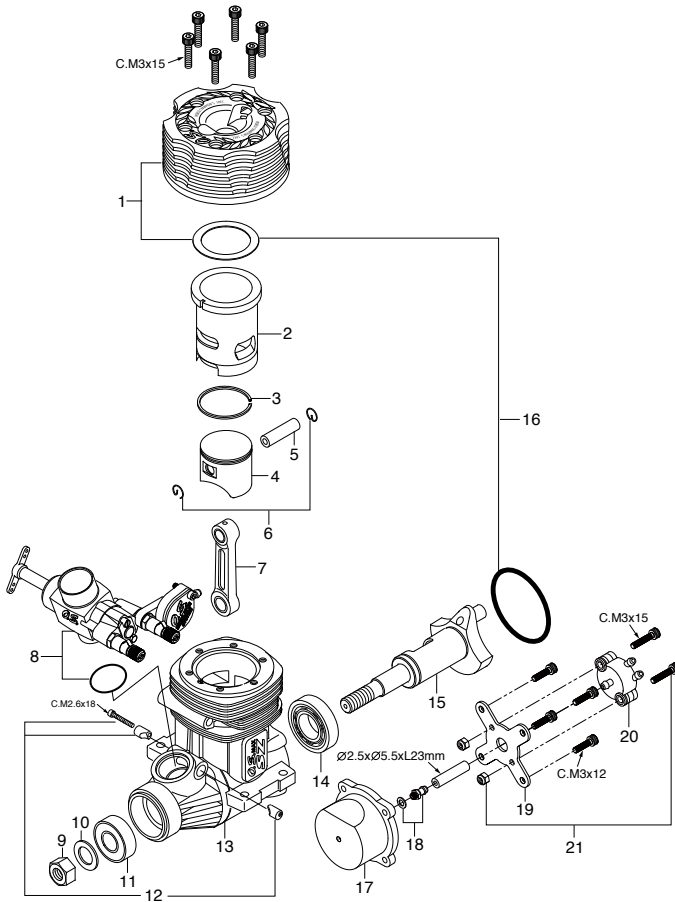

MAX-91SZ-HRINGPS-Hyper

(18400)

TYPE 60M-P

(29183010)

*Type of screw

C...Cap Screw M...Oval Fillister-Head Screw

F...Flat Head Screw N...Round Head Screw S...Set Screw

No.	Code No.	Description
1	29064000	Heatsink Head (Blue)
2	29063100	Cylinder Liner
3	29503400	Piston Ring
4	29063200	Piston
5	27006000	Piston Pin
6	27917000	Piston Pin Retainer (2pcs.)
7	29505010	Connecting Rod
8	29183010	Carburetor Complete 60M-P
9	45010002	Propeller Nut
10	46120000	Thrust Washer
11	26731002	Crankshaft Ball Bearing (Front)
12	23981700	Carburetor Retainer Assembly
13	29061000	Crankcase
14	27930000	Crankshaft Ball Bearing (Rear)
15	29062000	Crankshaft
16	29061400	Gasket Set
17	29067011	Cover Plate
18	22681953	Nipple (No.1)
19	29067100	Pump Holder
20	72508001	Pump Unit (PD-07)
21	29067110	Pump Retaining Screw Assembly
	71608001	Glow Plug No.8
	27708200	Woodruff Key
	41621100	Needle Adjusting Screw

No.	Code No.	Description
1	29085140	Throttle Lever Assembly
1-1	22826131	Throttle Lever Retaining Screw (2pcs.)
2	29183210	Carburetor Rotor
3	29181630	Mixture Control Valve Assembly
3-1	27881810	"O"Ring (L) (2pcs.)
3-2	27881800	"O"Ring (S) (2pcs.)
3-3	27881820	"O"Ring (L) (2pcs.)
4	45581820	Rotor Guide Screw
5	29183100	Carburetor Body
6	27881330	Mixture Control Screw
7	27681340	Mixture Control Valve Stopper
8	29181900	Needle Valve Assembly (Main Needle)
8-1	27981910	Needle
8-2	24981837	"O"Ring (2pcs.)
8-3	29181940	Needle Valve Holder Assembly
8-4	29181941	Needle Valve Holder
8-5	26711305	Ratchet Spring No.4
9	29085800	Reguretor Assembly
9-1	22681953	Fuel Inlet No.1
10	27981900	Needle Valve Assembly
10-1	27981910	Needle
10-2	24981837	"O"Ring (2pcs.)
10-3	27381940	Needle Valve Holder Assembly
10-4	26711305	Ratchet Spring No.4
11	29015019	Carburetor Rubber Gasket
	41621100	Needle Adjusting Screw (5pcs.)