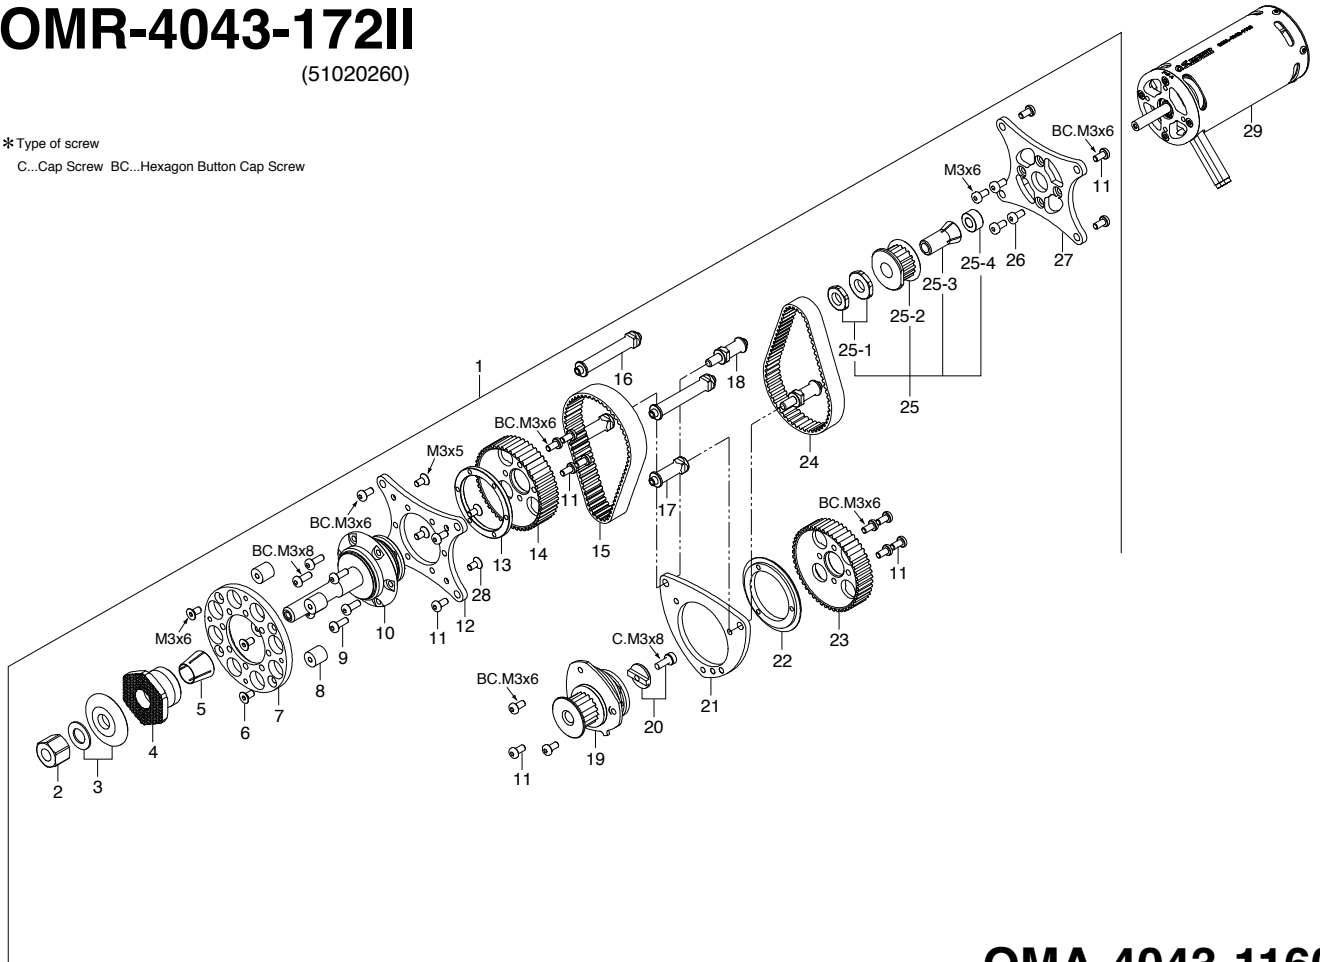

OMR-4043-172II

(51020260)

* Type of screw

C...Cap Screw BC...Hexagon Button Cap Screw

OMA-4043-1160

(51020140)

No.	Code No.	Description
1	51020270	RU-02 Motor Reduction Gear Unit
2	74004080	Propeller Nut For RU-01
3	74004081	Propeller Washer For RU-01
4	74004143	Drive Washer For RU-02
5	74004083	Drive Collet For RU-01
6	74004146	Float Rubber Retaining Screw M3x6 (10pcs.) For RU-02
7	74004085	Front Mounting Plate-A For RU-01
8	74004144	Float Rubber (4pcs.) For RU-02
9	79874000	Button Cap Screw M3x8 (10pcs.) TITANIUM
10	74004087	Front Housing Assembly For RU-01
11	79874010	Button Cap Screw M3x6 (10pcs.) TITANIUM
12	74004147	Front Plate For RU-02
13	74004094	Front Housing Support For RU-01
14	74004148	Pulley (L) P48 For RU-2 Front side
15	74004145	Belt P186 For RU-2 Front side
16	74004097	Long Stay (2pcs.) For RU-01
17	74004098	Short Stay-B (2pcs.) For RU-01 Front side
18	74004099	Short Stay-A (2pcs.) For RU-01 Rear side
19	74004149	Middle Housing Assembly For RU-02
20	74004101	Key Flange Set M3x8 For RU-01
21	74004102	Middle Plate For RU-01
22	74004103	Middle Housing Support For RU-01
23	74004095	Pulley (L) P48 For RU-01 Rear side
24	74004096	Belt P186 For RU-1 Rear side
25	74004104	Motor Pulley Set For RU-01
25-1	74004105	Motor Pulley Nuts For RU-01
25-2	74004106	Pulley (S) P19 For RU-01 Rear side
25-3	74004107	Motor Pulley Collet For RU-01
25-4	74004108	Motor Pulley Spacer For RU-01
26	74004109	Motor Retaining Screw M3x6 (4pcs.) For RU-01
27	74004110	Motor Plate For RU-01
28	74004154	Rubber Retaining Screw M3x5 (10pcs.) For RU-02
29	51020140	OMA-4043-1160
	74004086	Front Mounting Plate-B For RU-01
	74004111	Rear Mounting Plate Set For RU-01