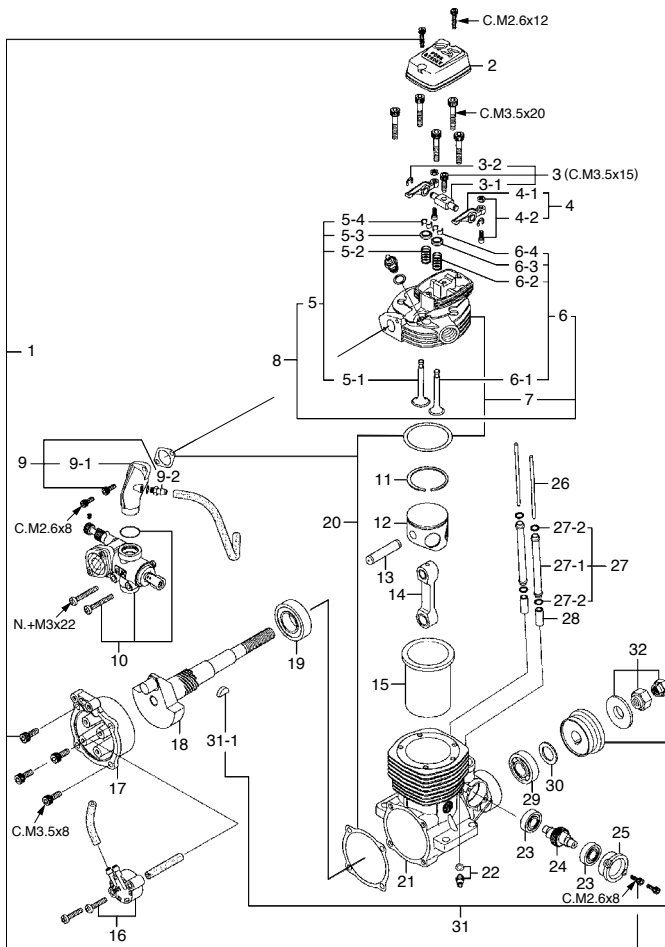

* Type of screw

C...Cap Screw B...Binding Screw M...Oval Fillister-Head Screw

F...Flat Head Screw T...Tapping Screw N...Round Head Screw S...Set Screw

(35910)

TYPE 60N

(45983000)

No.	Code No.	Description
1	27681900	Needle Valve Assembly 20C,46,86,91S
1-1	27681970	Needle Assembly 20C,46,86,91S,C13
1-2	24981837	"O" Ring (2pcs.)
1-3	26381501	Set Screw
1-4	27381940	Needle Valve Holder Assembly 20C,60U,70D,7H
1-5	26711305	Ratchet Spring No.4
2	45983100	Carburetor Body (60N) FS91S2-P
2-1	45582400	60N Regulator Cover 70N,120III
3	45581820	Rotor Guide Screw 20C,60MC,70D
4	22681953	Fuel Inlet (No.1)
5	45582300	Mixture Control Valve Assembly 70N,60F
5-1	46066319	"O" Ring (L) (2pcs.) (P-3)
5-2	24881824	"O" Ring (S) (2pcs.) (7B)
6	45983200	Carburetor Rotor (60N) FS91S2-P
7	27881400	Throttle Lever Assembly 70N,C14,60F,70D
8	46115000	Carburetor Rubber Gasket (S-11.2)
9	45581700	Carburetor Retaining Screw (2pcs.) FS70S-120S