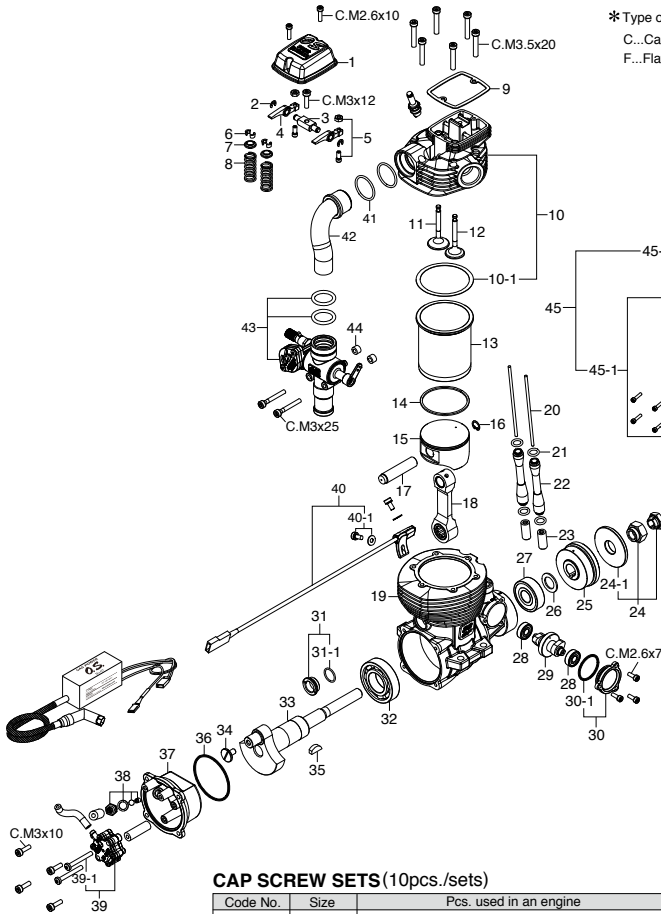

No.	Code No.	Description
1	28181900	Needle Valve Assembly 61H,70T
1-1	28181970	Needle Assembly 61H,70T
1-2	28181910	"O" Ring (2pcs.)
1-3	26381501	Set Screw
1-4	27381940	Needle-valve Holder Assembly 20C,60U,70D,7H
1-5	26711305	Ratchet Spring No.4
2	22681953	Fuel Inlet (Nipple No.1)
3	4A082100	Carburetor Body GF30
4	45581820	Roter Guide Screw 20C,60MC,70D
5	4A081600	Mixture Control Valve Assembly GF30
5-1	28181920	"O" Ring (L) (2pcs.)
5-2	28181910	"O" Ring (S) (2pcs.)
6	4A081200	Carburetor Rotor GF30
7	27881400	Throttle Lever Assembly 70N,C14,60F,70D
7-1	22081313	Throttle Lever Retaining Screw 1A-3A
8	4A081500	Carburetor Gasket (2pcs.)

No.	Code No.	Description
1	4A004200	Rocker Cover GF30
2	45761600	Rocker Arm Retainer (2pcs./1pair) FS26S-120S,70U
3	49464000	Rocker Support GF30-40
4	42561100	Rocker Arm (1pc.) FSa155,GF30
5	44561200	Tappet Adjusting Screw (1pair) FS200S,GF30
6	45560410	Split Cotter (2pcs./1pair) FS120S3,SE,GF30
7	49460400	Valve Spring Retainer (1pc.) GF30-40
8	49460200	Valve Spring (1pc.) GF30-40
9	44514300	Rocker Cover Gasket FS200S,GF30
10	4A004100	Cylinder Head (W/Gasket) GF30
10-1	44514100	Head Gasket (2pc.) FS200S,FI
11	49460100	Intake Valve (1pc.) GF30-40
12	49460110	Exhaust Valve (1pc.) GF30-40
13	4A003100	Cylinder Liner GF30
14	44503400	Piston Ring FS200S,GF30
15	4A003200	Piston GF30
16	28317000	Piston Pin Retainer (2pcs.) GT33,22,GF30
17	4A006000	Piston Pin GF30
18	4A005000	Connecting Rod GF30
19	4A001000	Crankcase GF30
20	4A066000	Push Rod (2pcs.) GF30
21	45566310	Push Rod Cover "O" Ring (2pcs.)
22	49466100	Push Rod Cover (1pc.) GF30-40
23	44564000	Cam Follower (2pcs.) FS200S,GF30
24	28310000	Lock Nut Set GT33,GF30
24-1	28309000	Propeller Washer GT33,GF30
25	4A008000	Drive Hub GF30
26	45520000	Thrust Washer FS120S,S2,SE,SP
27	29431000	Crankshaft Ball Bearing (Front) 140RX