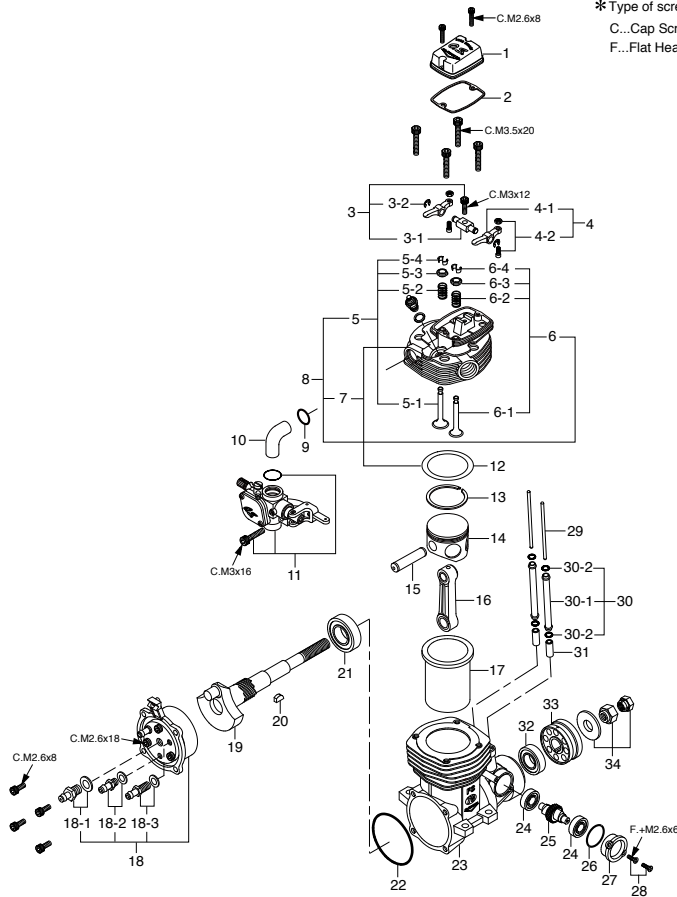

(34710)

(44781010)

* Type of screw

C...Cap Screw B...Binding Screw M...Oval Fillister-Head Screw
F...Flat Head Screw T...Tapping Screw N...Round Head Screw S...Set Screw

No.	Code No.	Description
1	25581900	Needle Valve Assembly
1-1	22681980	Needle Assembly
1-2	24981837	"O" Ring (2pcs.)
1-3	26381501	Set Screw
1-4	27381940	Needle Valve Holder Assembly
1-5	26711305	Ratchet Spring No.4
2	44781100	Carburetor Body
3	21285220	Rotor Guide Screw
4	45571000	Universal Nipple S3.5
5	44781651	Mixture Control Valve Assembly
5-1	46066319	"O" Ring (L) (2pcs.)
5-2	24881824	"O" Ring (S) (2pcs.)
6	44781200	Slide Valve
7	44781400	Throttle Lever Assembly
8	45515000	Carburetor Rubber Gasket

No.	Code No.	Description
1	44704200	Rocker Cover
2	44714300	Rocker Cover Gasket
3	45961400	Rocker Support Assembly
3-1	45961410	Rocker Support
3-2	45761600	Rocker Arm Retainer (2pc. /1pair)
4	44753000	Rocker Arm Assembly (1pair)
4-1	44753100	Rocker Arm (1pc.)
4-2	45761200	Tappet Adjusting Screw (w/nut)
5	44750000	Intake Valve Assembly (1pair)
5-1	44750100	Intake Valve (1pc.)
5-2	45960210	Valve Spring (1pc.)
5-3	45960310	Valve Spring Retainer (1pc.)
5-4	45960400	Split Cotter (2pc. /1pair)
6	44751000	Exhaust Valve Assembly (1pair)
6-1	44751100	Exhaust Valve (1pc.)
6-2	45960210	Valve Spring (1pc.)
6-3	45960310	Valve Spring Retainer (1pc.)
6-4	45960400	Split Cotter (2pc. /1pair)
7	44704110	Cylinder Head (w/Gasket)
8	44704010	Cylinder Head (w/Gasket and valve Assembly)
9	45515000	Intake Pipe Gasket
10	44769400	Intake Pipe
11	44781010	Carburetor Complete (Type 60U)
12	44714100	Head Gasket
13	44702400	Piston Ring
14	44703210	Piston
15	45906000	Piston Pin
16	44705000	Connecting Rod
17	44703100	Cylinder Liner

No.	Code No.	Description
18	44782010	Pump Unit (FS-70U)
18-1	44782160	Nipple No.16
18-2	45771000	Nipple No.5
18-3	22681957	Nipple No.7
19	44702000	Crankshaft
20	27708200	Woodruff Key
21	44230000	Crankshaft Ball Bearing (R)
22	44714200	Pump Holder Gasket
23	44701000	Crankcase
24	45231100	Camshaft Ball Bearing (1pc.)
25	44762000	Camshaft
26	44714400	Cam Cover Gasket
27	44701100	Cam Cover
28	44701109	Cam Cover Retaining Screw (2ppcs.)
29	44766000	Push Rod (2pcs.)
30	44766100	Push Rod Cover Assembly (2pcs.)
30-1	44766110	Push Rod Cover (1pc.)
30-2	24881824	Push Rod Cover "O" Ring (2pcs.)
31	45664000	Cam Follower (2pcs.)
32	44731000	Crankshaft Ball Bearing (F)
33	44708000	Drive Hub
34	45810100	Locknut Set
	71615009	Glow Plug Type F
	45925050	F-4020 (U) Silencer Assembly
	45925100	F-4020 Silencer Body
	45926100	Exhaust Header Pipe Assembly
	45626030	Manifold Nut (M11) (2pcs.)