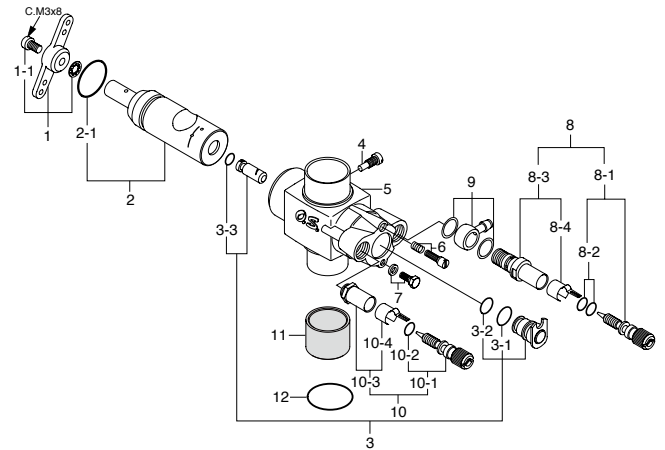

CAP SCREW SETS (10pcs./sets)

Code No.	Size	Pcs. used in an engine
79871055	M2.6x18	Retainer Screw (1pc.)
79871140	M3x12	Cover Plate Retaining Screw (4pcs.)
79871150	M3x15	Cylinder Head Retaining Screw (6pcs.)

* Type of screw

C...Cap Screw M...Oval Fillister-Head Screw

F...Flat Head Screw N...Round Head Screw S...Set Screw

No.	Code No.	Description
1	29074000	Heatsink Head
2	29061405	Head Gasket
3	29073100	Cylinder Liner
4	29503400	Piston Ring
5	29073200	Piston
6	26606008	Piston Pin
7	27917000	Piston Pin Retainer (2pcs.)
8	29505010	Connecting Rod
9	29085000	Carburetor Complete 61B
10	45010002	Propeller Nut
11	46120000	Thrust Washer
12	26731002	Crankshaft Ball Bearing (Front)
13	29081720	Carburetor Retainer Assembly
13-1	45566310	"O" Ring
14	29071000	Crankcase
15	27930000	Crankshaft Ball Bearing (Rear)
16	29072000	Crankshaft
17	29061410	Cover Gasket
18	29067000	Cover Plate
19	29077100	Crankcase Heatsink
	71608001	Glow Plug No.8
	71705100	Needle Control Arm
	41621100	Needle Adjusting Screw
	29061406	Head Gasket (0.2mm)

No.	Code No.	Description
1	27381410	Throttle Lever Assembly
1-1	22826131	Throttle Lever Retaining Screw (2pcs.)
2	29085200	Carburetor Rotor
2-1	46215000	"O"Ring
3	29085510	Mixture Control Valve Assembly
3-1	27881810	"O"Ring (L) (2pcs.)
3-2	27881800	"O"Ring (S) (2pcs.)
3-3	27881820	"O"Ring (2pcs.)
4	45581820	Rotor Guide Screw
5	29085100	Carburetor Body
6	27881330	Mixture Control Screw
7	27681340	Mixture Control Valve Stopper
8	29085900	Needle Valve Assembly (Main Needle)
8-1	29085910	Needle Assembly
8-2	24981837	"O"Ring (2pcs.)
8-3	29085940	Needle Valve Holder Assembly
8-4	26711305	Ratchet Spring
9	29085950	Fuel Inlet
10	27981900	Needle Valve Assembly
10-1	27981910	Needle Assembly
10-2	24981837	"O"Ring (2pcs.)
10-3	27381940	Needle Valve Holder Assembly
10-4	26711305	Ratchet Spring
11	27984900	Thermo Insulator
12	27915000	Carburetor Rubber Gasket
	41621100	Needle Adjusting Screw (5pcs.)