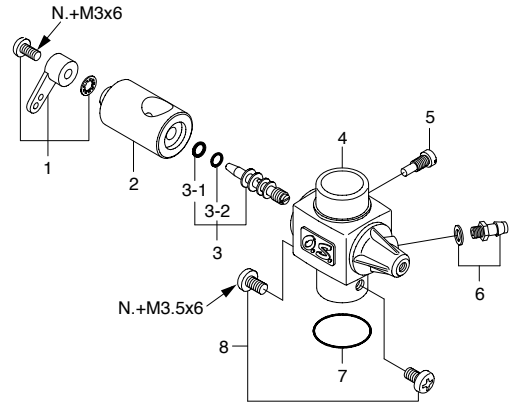

MAX-160FXRING

(19260)

TYPE 60F

(29581000)

* Type of screw

C...Cap Screw M...Oval Fillister-Head Screw

F...Flat Head Screw N...Round Head Screw S...Set Screw

No.	Code No.	Description
1	29604000	Cylinder Head
2	29603100	Cylinder Liner
3	29603400	Piston Ring
4	29603200	Piston
5	29606000	Piston Pin
6	28117000	Piston Pin Retainers (2pcs.)
7	29405000	Connecting Rod
8	29581000	Carburetor (Type 60F)
8-1	29015019	Carburetor Gasket
8-2	25081700	Carburetor Fixing Screw (2pcs.)
9	29610100	Propeller Lock Nut Set
10	29608000	Drive Hub
10-1	45508200	Woodruff Key
11	29320000	Thrust Washer
12	46231000	Crankshaft Ball Bearing (F)
13	29601000	Crankcase
14	29630000	Crankshaft Ball Bearing (R)
15	29602000	Crankshaft
16	29614000	Gasket Set
17	29607000	Cover Plate
18	71704240	Remote Needle Valve Bracket
19	28282000	Remote Needle Valve Assembly
19-1	28281970	Needle
19-2	24981837	"O" Ring (2pcs.)
19-3	26381501	Set Screw
19-4	26711305	Ratchet Spring
19-5	46181950	Fuel Inlet
20	29613000	Screw Set
	71608001	Glow Plug No.8
	29325000	E-5010 Silencer Assembly
	29325300	Fixing Screw
	29325400	Retaining Screw (C.M5x20)
	29326000	Exhaust Adaptor

No.	Code No.	Description
1	27881400	Throttle Lever Assembly
2	29581200	Carburetor Rotor
3	45582300	Mixture Control Valve Assembly
3-1	46066319	"O" Ring (L) (2pcs.)
3-2	24881824	"O" Ring (S) (2pcs.)
4	29581100	Carburetor Body
5	45581820	Rotor Guide Screw
6	22681953	Fuel Inlet (No.1)
7	29015019	Carburetor Gasket
8	25081700	Carburetor Retaining Screw (2pcs.)