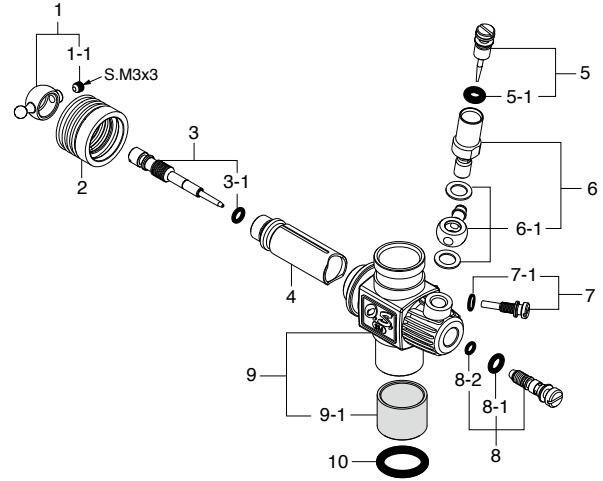

O.S. SPEED 21XZ-B TY110%

(1217D)

TYPE 21J3(B)

(2AN81002)

* Type of screw

C...Cap Screw B...Binding Screw M...Oval Fillister-Head Screw
F...Flat Head Screw T...Tapping Screw N...Round Head Screw S...Set Screw

CAP SCREW SETS (10pcs./set)

Code No.	Size	Pcs. used in an engine
79871020	M2.6x7	Cover Plate Retaining Screw (4pcs.)
79871055	M2.6x18	Carburetor Retainer Retaining Screw (1pc.)
79871180	M3x18	Cylinder Head Retaining Screw (4pcs.)

No.	Code No.	Description
1	2A204000	Outer Head OSSPEED B2101
2	22424104	Inner Head OSSPEED 21XZ-B Spec.2
3	22014162	Head Gasket Set (0.1mm,0.2mm) 21XZ
4	22423110	Built-up Parts Set OSSPEED 21XZ-B Spec.2
4-1	22423100	Cylinder & Piston Assembly OSSPEED 21XZ-B Spec.2
4-2	22016000	Piston Pin 21XZ-R
4-3	21817010	Piston Pin Retainer 4mm (6pcs.)
4-4	22425003	Connecting Rod w/piston pin retainers (3pcs.) OSSP B2102,21XZ-B SP3
5	2AN81002	Carburetor Complete (Type 21J3(B))
6	23981740	Carburetor Retainer Assembly 21E,21H,21J
6-1	24881824	"O" Ring (2pcs.) (7B)
7	23731020	Crankshaft Ball Bearing (Front) 21XZ-B
8	22421050	Crankcase OSSPEED 21XZ-B Spec.2
9	23730050	Ceramic Ball Bearing (Rear) OSSPEED 21V
10	22422030	Crankshaft OSSPEED 21XZ-B Spec.2
11	23107100	Cover Gasket (S-22) 21XZ,30VG,35AX
12	22427100	Cover Plate OSSPEED 21XZ-B Spec.2
	71641300	Glow Plug P3
	22826145	Exhaust Seal Ring 21 (10pcs.)
	71533270	Carburetor Reducer 7mm (RED) w/ "O" Ring (2pcs.) AL
	22615000	"O" Ring (1pc.) 2A-3A,20C,20D
	22884254	Dust Cap Set 12-30 (3mmx2,16mmx2,18mmx1)

No.	Code No.	Description
1	23781400	Ball Link No.3
	26381501	Retaining Screw
2	23981520	Dust Cover (21,30VG) 21E,21F,21J
3	23818340	Metering Needle Assembly 21C,21J
3-1	27881820	"O" Ring (2pcs.) (S-3)
4	22848210	Slide Valve 21J
5	23618197	Needle Assembly 21C,21E,21F,20E,21J
5-1	46066319	"O" Ring L (2pcs.) P-3
6	22082940	Needle Holder Assembly (21M) 21XZ-R
6-1	22082950	Fuel Inlet (No.15)
7	22848160	Throttle Stop Screw (21J)
7-1	27881820	"O" Ring (2pcs.) (S-3)
8	22082600	Mixture Control Valve Assembly (21M) 21XZ-R
8-1	46066319	"O" Ring (L) (2pcs.) P-3
8-2	22781800	"O" Ring (S) (2pcs.) 10D,10F,1H-3H,20E
9	2AN81100	Carburetor Body 21J3(B) (w/Thermo Insulator)
9-1	2AN81101	Thermo Insulator 21J3
10	29015019	Carburetor Rubber Gasket (2pcs.) 20E,60F,60MC,70D

This engine is the limited edition. All the special parts assembled in the engine are not available as spare parts. Use standard parts when you replace them.

The following are special parts for the limited edition.

- •Outer head with special engraving
- •Crankshaft with special engraving
- •7mm carburetor restrictor
- •Crankcase with special engraving