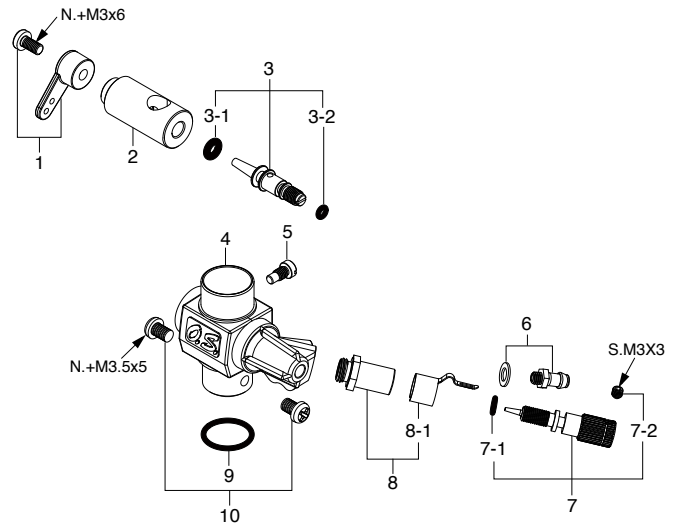

* Type of screw

C...Cap Screw M...Oval Fillister-Head Screw

F...Flat Head Screw N...Round Head Screw S...Set Screw

CAP SCREW SETS (10pcs./sets)

Code No.	Size	Pcs. used in an engine
79871020	M2.6x7	Cover Plate Retaining Screw (4pcs.)
79871140	M3x12	Cylinder Head Retaining Screw (4pcs.)

No.	Code No.	Description
1	22514000	Cylinder Head
2	22511420	Head Gasket
3	22513000	Cylinder & Piston Assembly
4	23916000	Piston Pin
5	24517000	Piston Pin Retainer (2pcs.)
6	23105000	Connecting Rod
7	22582000	Carburetor Complete (Type 21L)
8	23210007	Propeller Nut
9	23009006	Propeller Washer
10	23108000	Drive Hub
11	22620003	Thrust Washer
12	22831000	Crankshaft Ball Bearing (F)
13	22511000	Crankcase
14	22630002	Crankshaft Ball Bearing (R)
15	22512000	Crankshaft
16	23107100	Cover Gasket
17	23107000	Cover Plate
	71608001	Glow Plug No.8
	72200080	Needle Valve Extension Cable Set
	23125000	E-3080 Silencer Assembly
	23125540	"O" Ring
	23125530	Assembly Screw
	22681957	Pressure Nipple (No.7)
	79871280	Silencer Retaining Screw (C.M3x28 10pcs.)

No.	Code No.	Description
1	22081408	Throttle Lever Assembly
2	22582200	Carburetor Rotor
3	29181620	Mixture Control Valve Assembly
3-1	46066319	"O" Ring (L) (2pcs.)
3-2	22781800	"O" Ring (S) (2pcs.)
4	22582100	Carburetor Body
5	45581820	Roter Guide Screw
6	22681953	Fuel Inlet (No.1)
7	44281970	Needle Assembly
7-1	24981837	"O" Ring (2pcs.)
7-2	26381501	Set Screw
8	27381940	Needle-valve Holder Assembly
8-1	26711305	Ratchet Spring
9	22615000	Carburetor Rubber Gasket
10	23081706	Carburetor Retaining Screw