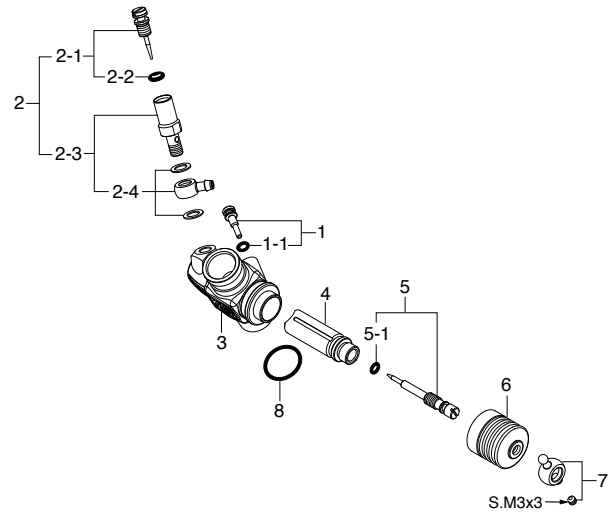

* Type of screw

C...Cap Screw B...Binding Screw M...Oval Fillister-Head Screw

F...Flat Head Screw T...Tapping Screw N...Round Head Screw S...Set Screw

No.	Code No.	Description
1	23604100	Heatsink Head (Blue) 21VG
2	23613000	Cylinder & Piston Assembly 21VG
3	23906000	Piston Pin 21VG,RG,RZ,RX,TM,XM
4	21817000	Piston Pin Retainer (2pcs.) 12TG,21VG,28XZ
5	23605010	Connecting Rod 21VG,RG
6	23618030	Carburetor Complete (Type 21F)
7	23618171	Carburetor Retainer Assembly 21F 21VG
8	23731000	Crankshaft Ball Bearing (Front) 21VZ,VG,30VG,28
9	23611000	Crankcase 21VG
10	23430000	Crankshaft Ball Bearing (Rear) 32SX-H,21VG
11	23612000	Crankshaft 21VG-P
12	23614100	Gasket Set 21VG
12-1	23764020	Cover Gasket (S-22) 30VG,21VZ,VG
13	23617000	Cover Plate 21VG
14	23763010	Screw Set 30VG 21VZ,VG
	71608001	Glow Plug No.8
	22826140	Exhaust Seal Ring (2pcs.) 21VZ,30VG

No.	Code No.	Description
1	22848160	Mixture Control Screw (21J)
1-1	27881820	"O" Ring (2pcs.) (S-3)
2	23618190	Needle Valve Assembly 21E,20E
2-1	23618197	Needle Assembly 21C,21E,21F,20E,21J
2-2	46066319	"O" Ring (2pcs.) (P-3)
2-3	23618194	Needle Holder Assembly 21C,21E,21F,21J
2-4	23818176	Fuel Inlet No.9
3	23618130	Carburetor Body (21F) 21VG
4	23981210	Slide Valve 21E,21F
5	23981510	Metering Needle Assembly (21F) 21VG
5-1	27881820	"O" Ring (2pcs.) (S-3)
6	23981520	Dust Cover (21,30VG) 21E,21F,21J
7	23781400	Ball Link (No.3)
8	29015019	Carburetor Rubber Gasket 20E,60F,60MC,70D