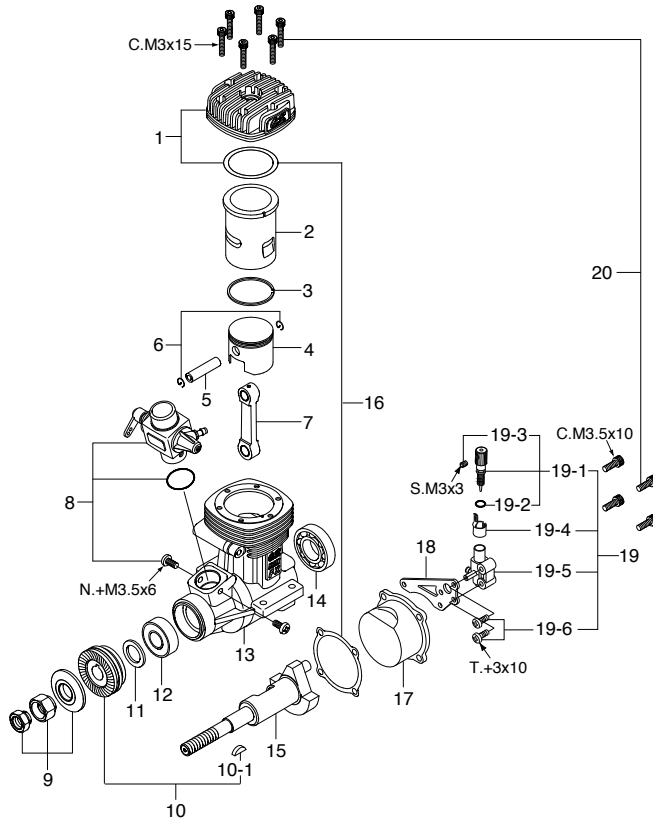

MAX-91FXRING

(19021)

TYPE 60F

(29581000)

* Type of screw
C...Cap Screw M...Oval Fillister-Head Screw
F...Flat Head Screw N...Round Head Screw S...Set Screw

No.	Code No.	Description
1	29504000	Cylinder Head
2	29503100	Cylinder Liner
3	29503400	Piston Ring
4	29053200	Piston
5	45406000	Piston Pin
6	27917000	Piston Pin Retainers (2pcs.)
7	29505000	Connecting Rod
8	29581000	Carburetor Complete (Type 60F)
9	45910100	Propeller Lock Nut Set
10	29508000	Drive Hub
10-1	29008219	Woodruff Key
11	46120000	Thrust Washer
12	26731002	Crankshaft Ball Bearing (F)
13	29501000	Crankcase
14	29030001	Crankshaft Ball Bearing (R)
15	29502000	Crankshaft
16	29514000	Gasket Set
17	29057000	Cover Plate
18	26582931	Needle Stay
19	26582900	Needle Valve Unit Assembly
19-1	24081970	Needle Assembly
19-2	24981837	"O" Ring (2pcs.)
19-3	26381501	Set Screw
19-4	26711305	Ratchet Spring
19-5	26582910	Needle Valve Unit Body
19-6	26582920	Needle Valve Unit Retaining Screw
20	29513000	Screw Set
	71608001	Glow Plug No.8
	29525000	E-4020 Silencer Assembly
	22681957	Pressure Fitting
	29525100	Assembly Screw
	26625210	Retaining Screw (C. M4x40 2pcs.)
	72200080	Needle Valve Extension Cable Set

No.	Code No.	Description
1	27881400	Throttle Lever Assembly
2	29581200	Carburetor Rotor
3	45582300	Mixture Control Valve Assembly
3-1	46066319	"O" Ring (L)
3-2	24881824	"O" Ring (S)
4	29581100	Carburetor Body
5	45581820	Rotor Guide Screw
6	22681953	Fuel Inlet (No.1)
7	29015019	Carburetor Gasket
8	25081700	Carburetor Retaining Screw