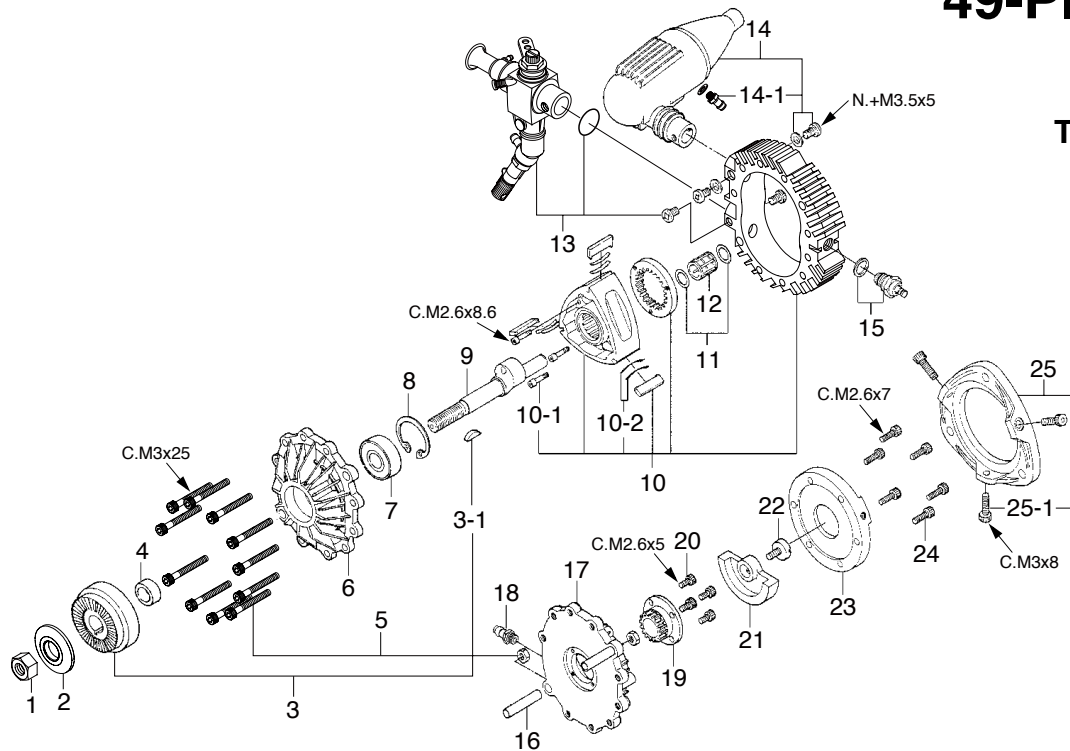

ROTARY ENGINE 49-PI Typell

(31620)

TYPE 21G (41618030)

CAP SCREW SETS (10pcs./sets)

Code No.	Size	Pcs. used in an engine
79871010	M2.6x5	Fixed Gear Retaining Screw (3pcs.)
79871020	M2.6x7	Rear Cover Retaining Screw (6pcs.)
79871110	M3x8	Engine Retaining Screw (3pcs.)