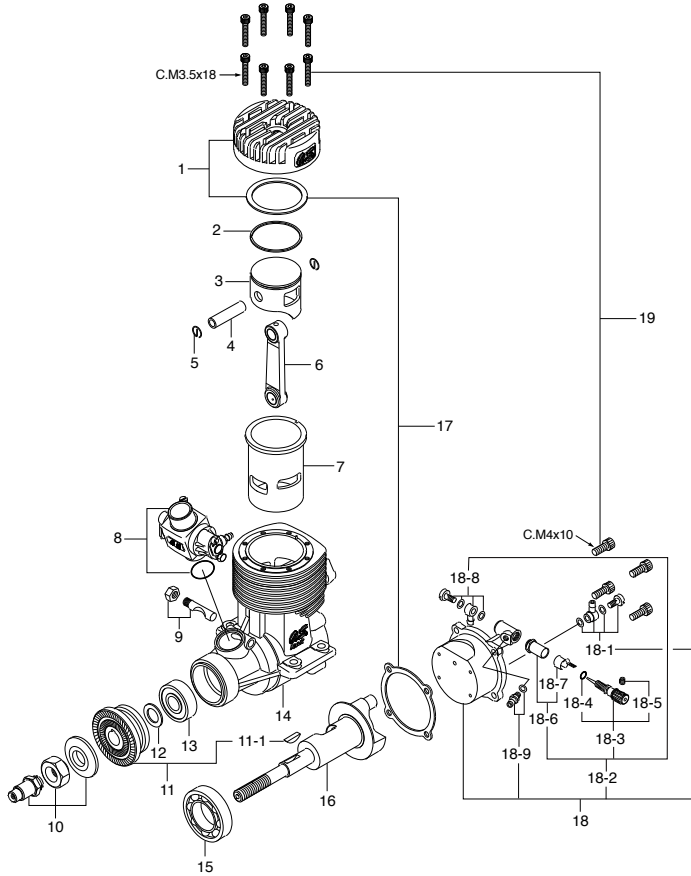

No.	Code No.	Description
1	22781401	Throttle Lever Assembly
1-1	22781411	Throttle Lever
1-2	22781420	Throttle Lever Fixing Nut
2	27783600	Mixture Control Valve Assembly
2-1	22781800	"O" Ring
3	27783200	Carburetor Rotor
4	26781506	Rotor Spring
5	27783100	Carburetor Body
6	25681620	Throttle Stop Screw
7	22681953	Fuel Inlet (No.1)
8	46215000	Carburetor Gasket
9	25081700	Carburetor Retaining Screw

MAX-91FXRING

(19021)

TYPE 60F

(29581000)

* Type of screw
 C...Cap Screw M...Oval Fillister-Head Screw
 F...Flat Head Screw N...Round Head Screw S...Set Screw

No.	Code No.	Description
1	29504000	Cylinder Head
2	29503100	Cylinder Liner
3	29503400	Piston Ring
4	29053200	Piston
5	45406000	Piston Pin
6	27917000	Piston Pin Retainers (2pcs.)
7	29505000	Connecting Rod
8	29581000	Carburetor Complete (Type 60F)
9	45910100	Propeller Lock Nut Set
10	29508000	Drive Hub
10-1	29008219	Woodruff Key
11	46120000	Thrust Washer
12	26731002	Crankshaft Ball Bearing (F)
13	29501000	Crankcase
14	29030001	Crankshaft Ball Bearing (R)
15	29502000	Crankshaft
16	29514000	Gasket Set
17	29057000	Cover Plate
18	26582931	Needle Stay
19	26582900	Needle Valve Unit Assembly
19-1	24081970	Needle Assembly
19-2	24981837	"O" Ring (2pcs.)
19-3	26381501	Set Screw
19-4	26711305	Ratchet Spring
19-5	26582910	Needle Valve Unit Body
19-6	26582920	Needle Valve Unit Retaining Screw
20	29513000	Screw Set
	71608001	Glow Plug No.8
	29525000	E-4020 Silencer Assembly
	22681957	Pressure Fitting
	29525100	Assembly Screw
	26625210	Retaining Screw (C. M4x40 2pcs.)
	72200080	Needle Valve Extension Cable Set

No.	Code No.	Description
1	27881400	Throttle Lever Assembly
2	29581200	Carburetor Rotor
3	45582300	Mixture Control Valve Assembly
3-1	46066319	"O" Ring (L)
3-2	24881824	"O" Ring (S)
4	29581100	Carburetor Body
5	45581820	Rotor Guide Screw
6	22681953	Fuel Inlet (No.1)
7	29015019	Carburetor Gasket
8	25081700	Carburetor Retaining Screw