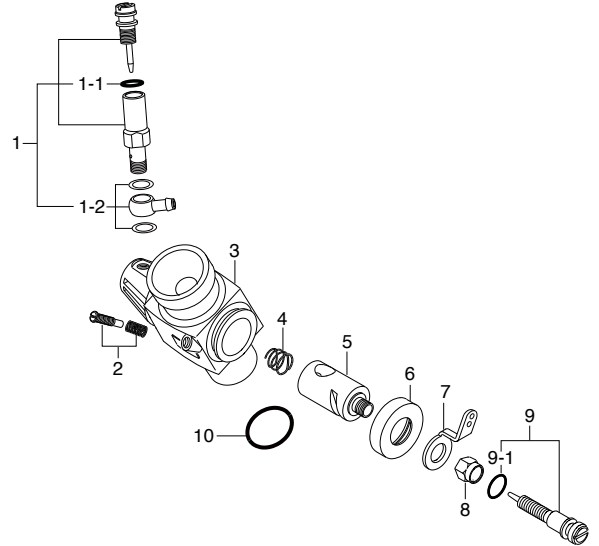

MAX-12TG-X

(11383)

TYPE 12E

(21428000)

* Type of screw

C...Cap Screw B...Binding Screw M...Oval Fillister-Head Screw

F...Flat Head Screw T...Tapping Screw N...Round Head Screw S...Set Screw

No.	Code No.	Description
1	21414000	Heatsink Head
2	21413000	Cylinder & Piston Assembly
3	21536000	Piston Pin
4	21817000	Piston Pin Retainer (2pcs.)
5	21415000	Connecting Rod
6	21428000	Carburetor Complete (Type 12E)
7	25381701	Carburetor Retainer Assembly
8	20810007	Propeller Nut (M5)
9	21458000	Drive Hub
10	22631020	Crankshaft Ball Bearing (Front)
11	21411010	Crankcase
12	21931010	Crankshaft Ball Bearing (Rear)
13	21412030	Crankshaft
14	21411400	Gasket Set
15	21922000	Starting Shaft
16	21901800	Rear Adaptor
17	73008000	No.N1 Recoil Starter Assembly
17-1	73008100	No.N1 Recoil Starter Body
17-2	73008200	No.N1 One-way Clutch
18	21923000	Screw Set
	71608001	Glow Plug No.8
	21427200	Exhaust Seal Ring (2pcs.)
	72404000	Engine Mount Spader

No.	Code No.	Description
1	21285901	Needle Valve Assembly
1-1	27881820	"O" Ring (2pcs.)
1-2	21881950	No.14 Universal Nipple Assembly
2	22681310	Throttle Stop Screw
3	21428100	Carburetor Body
4	22481506	Rotor Spring
5	21428200	Carburetor Rotor
6	21283210	Dust Cover
7	22681419	Throttle Lever
8	21481420	Throttle Lever Fixing Nut
9	21982630	Mixture Control Screw
9-1	27881820	"O" Ring (2pcs.)
10	22615000	Carburetor Rubber Gasket