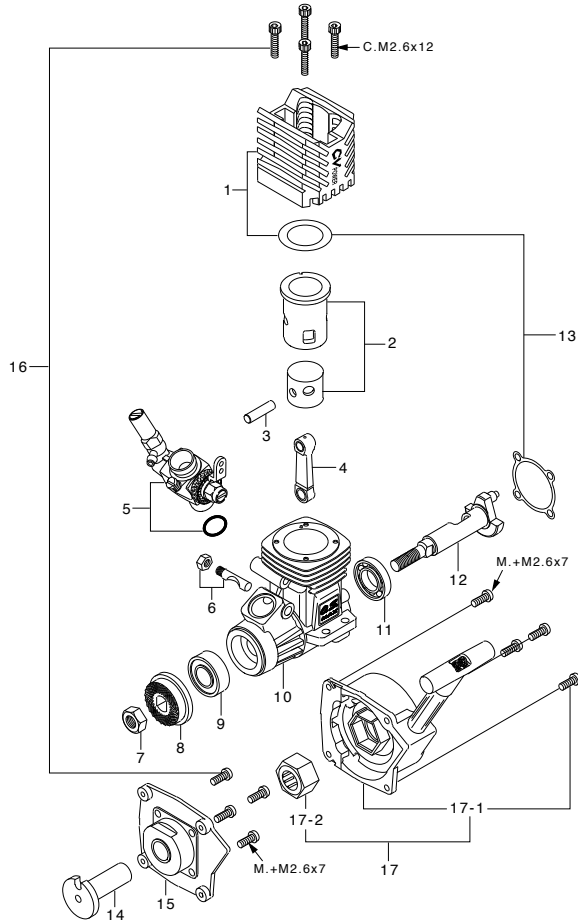

MAX-15CV-X

(11523)

TYPE 10E-R

(21481020)

* Type of screw

C...Cap Screw B...Binding Screw M...Oval Fillister-Head Screw

F...Flat Head Screw T...Tapping Screw N...Round Head Screw S...Set Screw

No.	Code No.	Description
1	21504030	Heatsink Head (Natural)
2	21503000	Cylinder & Piston Assembly 15CV-X,15LD
3	21706000	Piston Pin 15LA,FP,CV,LD
4	21205040	Connecting Rod 15LA,12-15CV,12LD
5	21481020	Carburetor Complete (Type 10E-R)
6	21481700	Carburetor Retainer 10E-R,10C,10L
7	20810007	Propeller Nut (M5) 10-15LA,15CV
8	21408000	Drive Hub 12-15CV,LD,12-18CVR
9	22631019	Crankshaft Ball Bearing (Front) CZ,FT,FF,IL
10	21501020	Crankcase (Natural) 15CV-M,MX
11	21230000	Crankshaft Ball Bearing (Rear) CZ,12-15CV,LD
12	21202000	Crankshaft 12-15CVX,15CV-EX
13	21514010	Gasket Set 15CV
14	21812200	Starting Shaft 12CV-X,EX,18CV-RX
15	21421300	Rear Adaptor (Natural) 12CV-RX,15CV-MX
16	21313030	Screw Set 18CV-RX,10FP-BX
17	73003000	No.5 Recoil Starter Assembly
17-1	73003100	No.5 Recoil Starter Body
17-2	73003200	No.5 One-way Clutch
	72404000	Engine Mount Spacer 12TG,CZ-12
	71605300	Glow Plug No.6 (Former A3)
	72403200	Super Air Cleaner 102 (W/3 filter elements)
	72403210	102 Cleaner Body
	72403120	101,102 Filter Elements (6pcs.)

No.	Code No.	Description
1	21481600	Mixture Control Screw 10E-R
1-1	27881820	"O" Ring (2pcs.) (S-3)
2	21481420	Throttle Lever Fixing Nut 12E,10E-R,10M
3	22681419	Throttle Lever 12E,1H,10M,20D
4	21283210	Dust Cover 12E,11M,11J
5	21481200	Carburetor Rotor 10E-R,10E
6	22481506	Rotor Spring 12E,11J,11M,20D
7	21283962	Nozzle Assembly 10E-R,2BK
7-1	24881824	"O" Ring (7B)
7-2	21283961	Locknut 10E-R,2FK,2BK
8	21481120	Carburetor Body 10E-R
9	22681310	Throttle Stop Screw 12E,10M,2BK
10	21481900	Needle Valve Assembly 10E-R,10F
10-1	27881820	"O" Ring (2pcs.) (S-3)
10-2	21481950	Fuel Inlet (No.12) 10E,10F
11	22615000	Carburetor Rubber Gasket 2A-3A,20C,20D