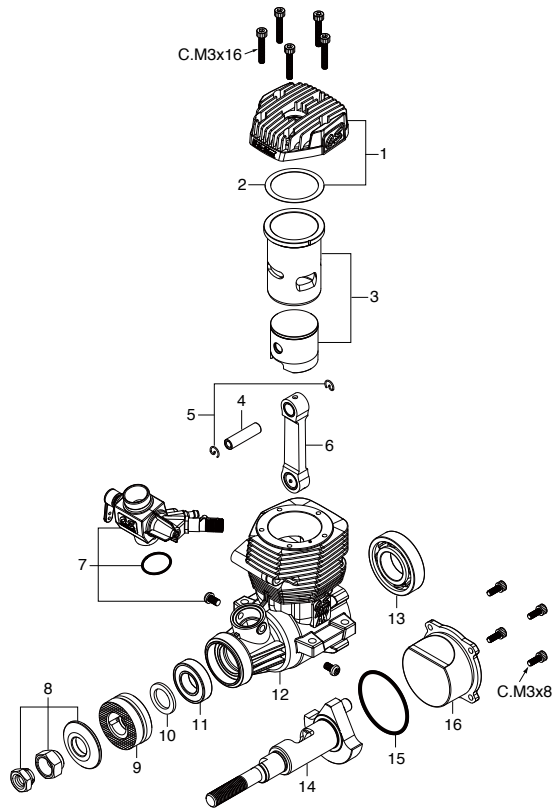

No.	Code No.	Description
1	22081408	Throttle Lever Assembly (No.5)
2	23181280	Carburetor Rotor
3	29181620	Mixture Control Valve Assembly
3-1	46066319	"O" Ring (L) (2pcs.)
3-2	22781800	"O" Ring (S) (2pcs.)
4	23181180	Carburetor Body
5	45581820	Roter Guide Screw
6	22681953	Fuel Inlet (No.1)
7	25781970	Needle Assembly
7-1	24981837	"O" Ring
7-2	26381501	Set Screw
8	27381940	Needle-valve Holder Assembly
8-1	26711305	Ratchet Spring No.4
9	22615000	Carburetor Rubber Gasket
10	23081706	Carburetor Retaining Screw

* Type of screw

C...Cap Screw M...Oval Fillister-Head Screw

F...Flat Head Screw N...Round Head Screw S...Set Screw

No.	Code No.	Description
1	25704010	Cylinder Head
2	25703000	Cylinder & Piston Assembly
3	25206000	Piston Pin
4	25217000	Piston Pin Retainer (2pcs.)
5	25205000	Connecting Rod
6	25781010	Carburetor Complete (Type 40J-BE)
7	23210007	Propeller Nut
8	23209003	Propeller Washer
9	24608010	Drive Hub
10	46120000	Thrust Washer
11	26731002	Crankshaft Ball Bearing (F)
12	25701000	Crankcase
13	25830010	Crankshaft Ball Bearing (R)
14	25702000	Crankshaft
15	25714000	Gasket Set
16	25707000	Cover Plate
17	24613000	Screw Set
	71668100	Glow Plug BE-3
	72200080	Needle Valve Extension Cable Set
	24625210	E-3071 Silencer Assembly
	24625125	"O" Ring
	25625300	Assembly Screw
	22681957	Pressure Nipple (No.7)
	25425400	Silencer Retaining Screw (C.M3x35 2pcs.)

No.	Code No.	Description
1	22081408	Throttle Lever Assembly No.5
1-1	22081313	Assembly Screw
2	25781210	Carburetor Rotor
3	25781600	Mixture Control Valve Assembly
3-1	46066319	"O" Ring (L) (2pcs.)
3-2	22781800	"O" Ring (S) (2pcs.)
4	25781110	Carburetor Body
5	45581820	Rotor Guide Screw
6	22681953	Fuel Inlet (No.1)
7	25781970	Needle Assembly
7-1	24981837	"O" Ring (2pcs.)
7-2	26381501	Set Screw
8	27381940	Needle-valve Holder Assembly
8-1	26711305	Ratchet Spring No.4
9	46215000	Carburetor Rubber Gasket
10	25081700	Carburetor Retaining Screw