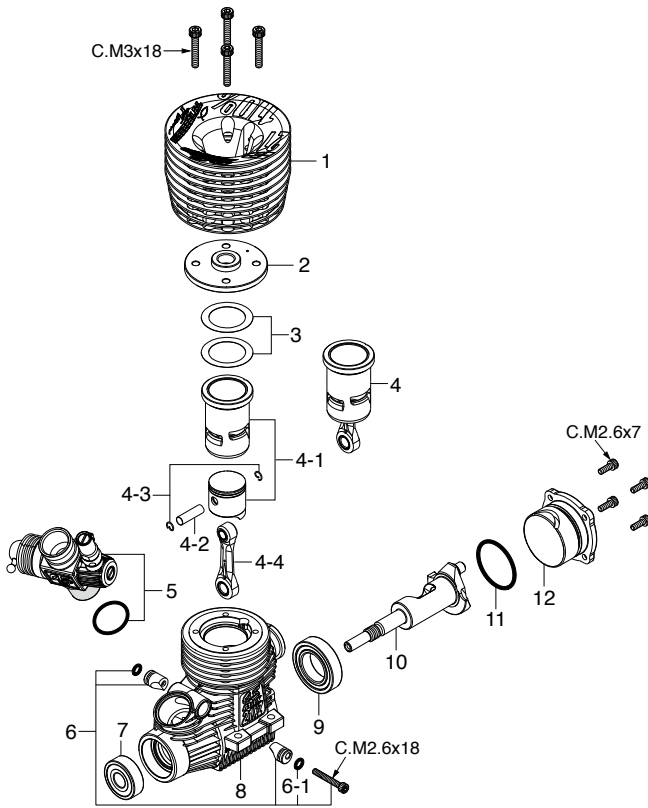

O.S. SPEED 21XZ-B TY110%

(1217D)

TYPE 21J3(B)

(2AN81002)

* Type of screw

C...Cap Screw B...Binding Screw M...Oval Fillister-Head Screw
F...Flat Head Screw T...Tapping Screw N...Round Head Screw S...Set Screw

CAP SCREW SETS (10pcs./set)

Code No.	Size	Pcs. used in an engine
79871020	M2.6x7	Cover Plate Retaining Screw (4pcs.)
79871055	M2.6x18	Carburetor Retainer Retaining Screw (1pc.)
79871180	M3x18	Cylinder Head Retaining Screw (4pcs.)

No.	Code No.	Description
1	2A204000	Outer Head OSSPEED B2101
2	22424104	Inner Head OSSPEED 21XZ-B Spec.2
3	22014162	Head Gasket Set (0.1mm,0.2mm) 21XZ
4	22423110	Built-up Parts Set OSSPEED 21XZ-B Spec.2
4-1	22423100	Cylinder & Piston Assembly OSSPEED 21XZ-B Spec.2
4-2	22016000	Piston Pin 21XZ-R
4-3	21817010	Piston Pin Retainer 4mm (6pcs.)
4-4	22425003	Connecting Rod w/piston pin retainers (3pcs.) OSSP B2102,21XZ-B SP3
5	2AN81002	Carburetor Complete (Type 21J3(B))
6	23981740	Carburetor Retainer Assembly 21E,21H,21J
6-1	24881824	"O" Ring (2pcs.) (7B)
7	23731020	Crankshaft Ball Bearing (Front) 21XZ-B
8	22421050	Crankcase OSSPEED 21XZ-B Spec.2
9	23730050	Ceramic Ball Bearing (Rear) OSSPEED 21V
10	22422030	Crankshaft OSSPEED 21XZ-B Spec.2
11	23107100	Cover Gasket (S-22) 21XZ,30VG,35AX
12	22427100	Cover Plate OSSPEED 21XZ-B Spec.2
	71641300	Glow Plug P3
	22826145	Exhaust Seal Ring 21 (10pcs.)
	71533270	Carburetor Reducer 7mm (RED) w/ "O" Ring (2pcs.) AL
	22615000	"O" Ring (1pc.) 2A-3A,20C,20D
	22884254	Dust Cap Set 12-30 (3mmx2,16mmx2,18mmx1)

No.	Code No.	Description
1	23781400	Ball Link No.3
	26381501	Retaining Screw
2	23981520	Dust Cover (21,30VG) 21E,21F,21J
3	23818340	Metering Needle Assembly 21C,21J
3-1	27881820	"O" Ring (2pcs.) (S-3)
4	22848210	Slide Valve 21J
5	23618197	Needle Assembly 21C,21E,21F,20E,21J
5-1	46066319	"O" Ring L (2pcs.) P-3
6	22082940	Needle Holder Assembly (21M) 21XZ-R
6-1	22082950	Fuel Inlet (No.15)
7	22848160	Throttle Stop Screw (21J)
7-1	27881820	"O" Ring (2pcs.) (S-3)
8	22082600	Mixture Control Valve Assembly (21M) 21XZ-R
8-1	46066319	"O" Ring (L) (2pcs.) P-3
8-2	22781800	"O" Ring (S) (2pcs.) 10D,10F,1H-3H,20E
9	2AN81100	Carburetor Body 21J3(B) (w/Thermo Insulator)
9-1	2AN81101	Thermo Insulator 21J3
10	29015019	Carburetor Rubber Gasket (2pcs.) 20E,60F,60MC,70D

This engine is the limited edition. All the special parts assembled in the engine are not available as spare parts. Use standard parts when you replace them.

The following are special parts for the limited edition.

- •Outer head with special engraving
- •Crankshaft with special engraving
- •7mm carburetor restrictor
- •Crankcase with special engraving