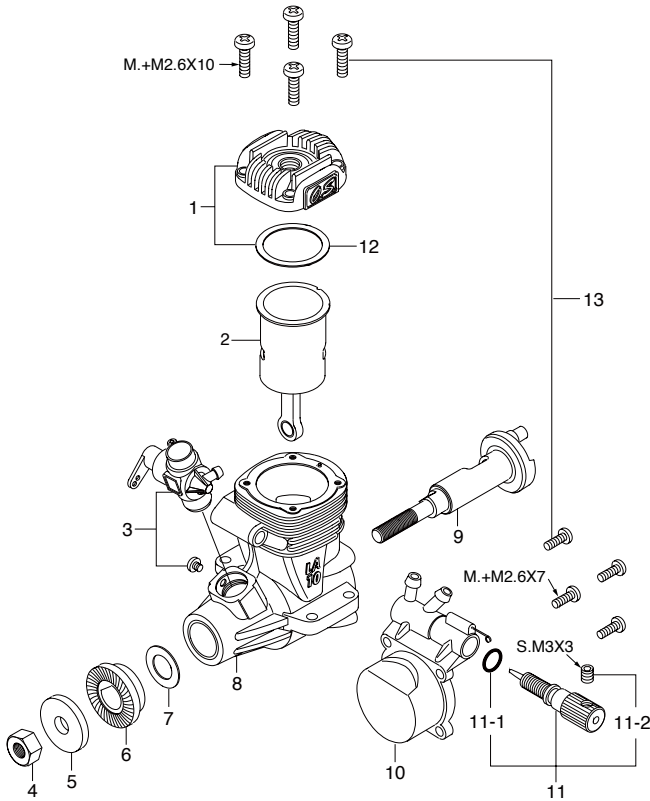

MAX-10LA (Silver)

(11411)

TYPE 10H

(21081000)

* Type of screw

C...Cap Screw M...Oval Fillister-Head Screw

F...Flat Head Screw N...Round Head Screw S...Set Screw

No.	Code No.	Description
1	21004010	Cylinder Head
2	21003000	Cylinder Piston & Connecting Rod Assembly
3	21081000	Carburetor Complete 10H
4	20810007	Propeller Nut
5	21109005	Propeller Washer
6	21758000	Drive Hub
7	21620006	Thrust Washer
8	21001010	Crankcase
9	21002000	Crankshaft
10	21007000	Cover Plate
11	21781970	Needle
11-1	24981837	"O" Ring
11-2	26381501	Set Screw
12	21014000	Head Gasket
13	21013000	Screw Set
	71605300	Glow Plug A3
	21225000	871 Silencer
	22681957	Pressure Fitting
	22325300	Assembly Screw
	21125409	Retaining Screw (N.+M2.6x25 2pcs.)

No.	Code No.	Description
1	21081400	Throttle Lever Assembly
1-1	24081300	Throttle Lever Fixing Screw
2	21081200	Carburetor Rotor
3	21081100	Carburetor Body
4	21081300	Throttle Stop Screw
5	27881120	Carburetor Retaining Screw