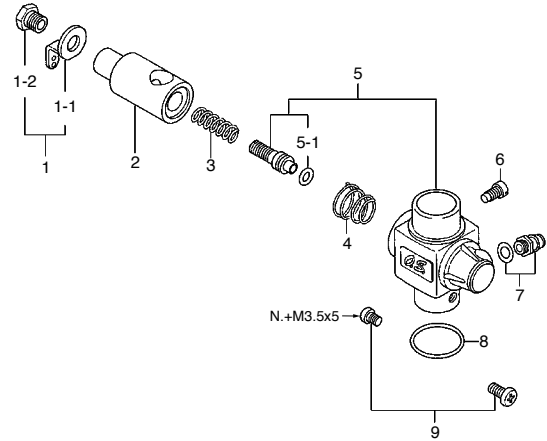

* Type of screw

C...Cap Screw M...Oval Fillister-Head Screw

F...Flat Head Screw N...Round Head Screw S...Set Screw

No.	Code No.	Description
1	23404100	Cylinder Head
2	23403000	Cylinder Piston Assembly
3	23406000	Piston Pin
4	23405000	Connecting Rod
5	23482000	Carburetor Complete (Type 20F)
6	23210007	Propeller Nut
7	23009006	Propeller Washer
8	22808000	Drive Hub
9	22620003	Thrust Washer
10	22831000	Crankshaft Ball Bearing (F)
11	23401000	Crankcase
12	23430000	Crankshaft Ball Bearing (R)
13	23402100	Crankshaft
14	23414000	Gasket Set
15	23407000	Cover Plate Assembly
15-1	23407100	Cover Plate Body
15-2	22681953	Fuel Outlet (No.1)
15-3	22681980	Needle Assembly
15-4	24981837	"O" Ring
15-5	26381501	Set Screw
15-6	27381940	Needle Valve Holder Assembly
15-7	26711305	Ratchet Spring
16	22413009	Screw Set
	71608001	Glow Plug No.8
	23325020	E-3030 Silencer Assembly
	22681957	Pressure Fitting
	23325320	Assembly Screw
	22625404	Retaining Screw (N.+M3x27 2pcs.)

No.	Code No.	Description
1	22781401	Throttle Lever Assembly
1-1	22781411	Throttle Lever
1-2	22781420	Throttle Lever Fixing Screw
2	23481200	Carburetor Rotor
3	23481650	Mixture Control Valve Spring
4	26781506	Rotor Spring
5	23482100	Carburetor Body
5-1	24881824	"O" Ring (2pcs.)
6	45581820	Rotor Guide Screw
7	22681953	Fuel Inlet (No.1)
8	22615000	Carburetor Rubber Gasket
9	23081706	Carburetor Retaining Screw