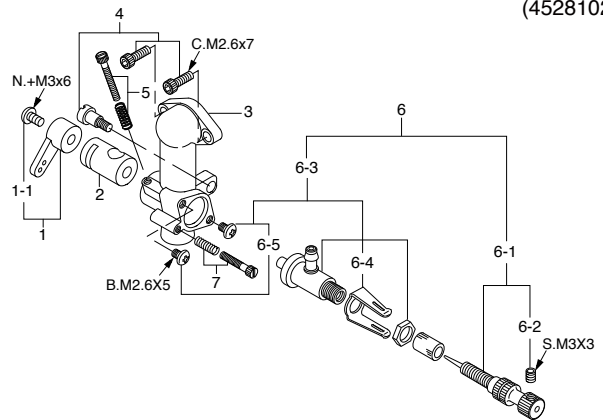

*Type of screw

C...Cap Screw M...Oval Fillister-Head Screw

F...Flat Head Screw N...Round Head Screw S...Set Screw

No.	Code No.	Description
1	22081408	Throttle Lever Assembly (No.5)
1-1	22081313	Throttle Lever Retaining Screw
2	45281120	Carburetor Rotor
3	45281110	Carburetor Body
4	45281700	Carburetor Retaining Screw (3pcs.)
5	22081811	Throttle Stop Screw
6	45281910	Needle-valve Assembly
6-1	45781970	Needle Assembly
6-2	26381501	Set SCrew
6-3	45283960	Nozzle Assembly
6-4	23011308	Ratchet Spring
6-5	45281920	Nozzle Retaining Screw(2pcs.)
7	22081820	Air-bleed Screw

No.	Code No.	Description
1	45213010	Screw Set
2	45204210	Rocker Cover
3	45261400	Rocker Support Assembly
3-1	45261410	Rocker Support
3-2	45761600	Rocker Arm Retainer (2pcs.)
4	45261010	Rocker Arm Assembly (1pair)
4-1	45261110	Rocker Arm (1pc.)
4-2	45761200	Tappet Adjusting Screw
5	45260010	Valve Assembly (1pair)
5-1	45260110	Intake Valve (1pc.)
5-2	45060205	Valve Spring (1pc.)
5-3	45060309	Valve Spring Seat (1pc.)
5-4	45060402	Valve Spring Retainer (2ps.)
6	45204110	Cylinder Head (W/Gasket)
7	45204010	Cylinder Head (W/Gasket and Valve Assembly)
8	45281020	Carburetor Complete (FS-40)
9	45214100	Head Gasket
10	24203410	Piston Ring
11	45203210	Piston
12	23356000	Piston Pin
13	45205000	Connecting Rod
14	45203100	Cylinder Liner
15	45284000	Choke Valve
16	45207000	Cover Plate
17	45771000	Breather Nipple No.5
18	45202010	Crankshaft
19	22630002	Crankshaft Ball Bearing (Rear)
20	45201040	Crankcase
21	45231100	Camshaft Bearing

No.	Code No.	Description
22	45262010	Camshaft
23	45201110	Cam Cover
24	45266010	Push Rod (2pcs.)
25	45266102	Push Rod Cover Assembly (2pcs.)
25-1	45266112	Push Rod Cover (1pcs.)
25-2	24881824	Push Rod Cover "O"Ring (2pcs.)
26	45264000	Cam Follower (2pcs.)
27	45231000	Crankshaft Ball Bearing (Front)
28	45208010	Drive Hub
29	23209003	Propeller Washer
30	23210007	Propeller Nut
	45225000	Silencer Assembly
	45225010	Silencer
	45226000	Exhaust Header Pipe
	71615009	Glow Plug Type F