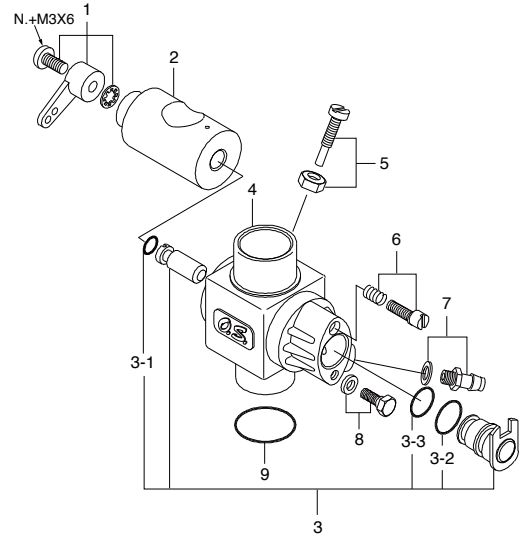

No.	Code No.	Description
1	22781401	Throttle Lever Assembly
1-1	22781411	Throttle Lever
1-2	22781420	Throttle Lever Fixing Nut
2	27783600	Mixture Control Valve Assembly
2-1	22781800	"O" Ring
3	27783200	Carburetor Rotor
4	26781506	Rotor Spring
5	27783100	Carburetor Body
6	25681620	Throttle Stop Screw
7	22681953	Fuel Inlet (No.1)
8	46215000	Carburetor Gasket
9	25081700	Carburetor Retaining Screw

MAX-91FXRING

(19021)

TYPE 60F

(29581000)

* Type of screw
 C...Cap Screw M...Oval Fillister-Head Screw
 F...Flat Head Screw N...Round Head Screw S...Set Screw

No.	Code No.	Description
1	29504000	Cylinder Head
2	29503100	Cylinder Liner
3	29503400	Piston Ring
4	29053200	Piston
5	45406000	Piston Pin
6	27917000	Piston Pin Retainers (2pcs.)
7	29505000	Connecting Rod
8	29581000	Carburetor Complete (Type 60F)
9	45910100	Propeller Lock Nut Set
10	29508000	Drive Hub
10-1	29008219	Woodruff Key
11	46120000	Thrust Washer
12	26731002	Crankshaft Ball Bearing (F)
13	29501000	Crankcase
14	29030001	Crankshaft Ball Bearing (R)
15	29502000	Crankshaft
16	29514000	Gasket Set
17	29057000	Cover Plate
18	26582931	Needle Stay
19	26582900	Needle Valve Unit Assembly
19-1	24081970	Needle Assembly
19-2	24981837	"O" Ring (2pcs.)
19-3	26381501	Set Screw
19-4	26711305	Ratchet Spring
19-5	26582910	Needle Valve Unit Body
19-6	26582920	Needle Valve Unit Retaining Screw
20	29513000	Screw Set
	71608001	Glow Plug No.8
	29525000	E-4020 Silencer Assembly
	22681957	Pressure Fitting
	29525100	Assembly Screw
	26625210	Retaining Screw (C. M4x40 2pcs.)
	72200080	Needle Valve Extension Cable Set

No.	Code No.	Description
1	27881400	Throttle Lever Assembly
2	29581200	Carburetor Rotor
3	45582300	Mixture Control Valve Assembly
3-1	46066319	"O" Ring (L)
3-2	24881824	"O" Ring (S)
4	29581100	Carburetor Body
5	45581820	Rotor Guide Screw
6	22681953	Fuel Inlet (No.1)
7	29015019	Carburetor Gasket
8	25081700	Carburetor Retaining Screw