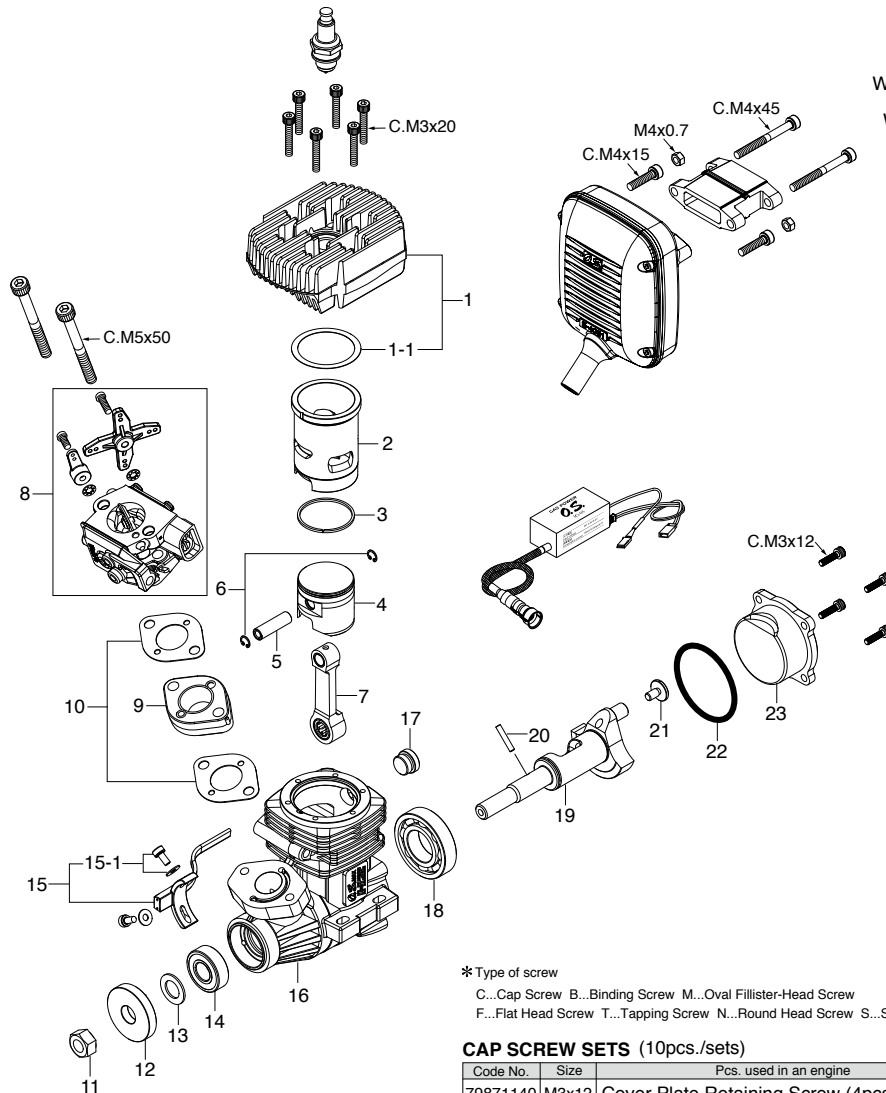

GT15HZ

W/O Silencer (38150)
W/PowerBoost Pipe (38153)
W/E-4051 Silencer (38154)

* Type of screw

C...Cap Screw B...Binding Screw M...Oval Fillister-Head Screw
F...Flat Head Screw T...Tapping Screw N...Round Head Screw S...Set Screw

CAP SCREW SETS (10pcs./sets)

Code No.	Size	Pcs. used in an engine
79871140	M3x12	Cover Plate Retaining Screw (4pcs.)
79871200	M3x20	Heatsink Head Retaining Screw (6pcs.)
79871550	M5x50	Carburetor Retaining Screw (2pcs.)

No.	Code No.	Description
1	28154000	Heatsink Head GT15HZ
1-1	29061406	Head Gasket (0.2mm) 91HZ
2	28153100	Cylinder Liner GT15HZ
3	28153400	Piston Ring GT15HZ
4	28153201	Piston GT15HZ
5	26606008	Piston Pin 91HZ,61SX-H,61FSR
6	28117020	Piston Pin Retainer GT15HZ
7	28155000	Connecting Rod GT15HZ
8	28181000	Carburetor Complete (WT-1067) GT15HZ
9	28169450	Thermo Insulator GT15HZ
10	49415000	Carburetor Gasket (2pcs.) GT15HZ
11	45010002	Propeller Nut (5/16-24) 61-91
12	28158000	Drive Hub GT15HZ
13	46120000	Thrust Washer 91FX,SX-H,SZ,FT160,FF
14	26731010	Ball Bearing (F) 120AX
15	74002320	Rotation Sensor GT33,GT22,GT60,GF30
15-1	74002321	Rotation Sensor Retaining Screw Set (2pcs.) GT33,22,60
16	28151000	Crankcase GT15HZ
17	28151300	Crankcase Plug GT15HZ
18	29030001	Ball Bearing (R) 61-91F,FX,FR
19	28152000	Crankshaft GT15HZ
20	44408100	Drive Pin FL70
21	28152100	Crank Pin Stop Screw GT22,GF30
22	27414020	Cover Gasket (S36) 75AX
23	28157000	Cover Plate GT15HZ

Code No.	Description
74002610	Ignition Module (IG-05) GT15HZ
29781375	Throttle Valve Lever Assembly (W/washer) GT15HZ
29781355	WLA-2 N4-40x9 Screw 96-603
29781360	WLA-2 Choke Valve Lever Assembly
29781350	WLA-2 N4-40x5 Screw 96-156
27426010	E-4051 Silencer Assembly GT15HZ
26625510	E-4011 Extension Adaptor
27426210	Silencer Retaining Screw Set E-4051 GT15HZ
72148000	Powerboost Pipe GT15HZ
29122520	Silencer Retaining Screw (L) C.M4x45 (2pcs.) E-5020
72145010	Exhaust Tube PBP90
72145020	Exhaust Gasket Set (2pcs.) 91HZ PBP90
71669010	Spark Plug CM-6 (Rcexl) GT15,22,33,55,60,GF40,GT15HZ,600