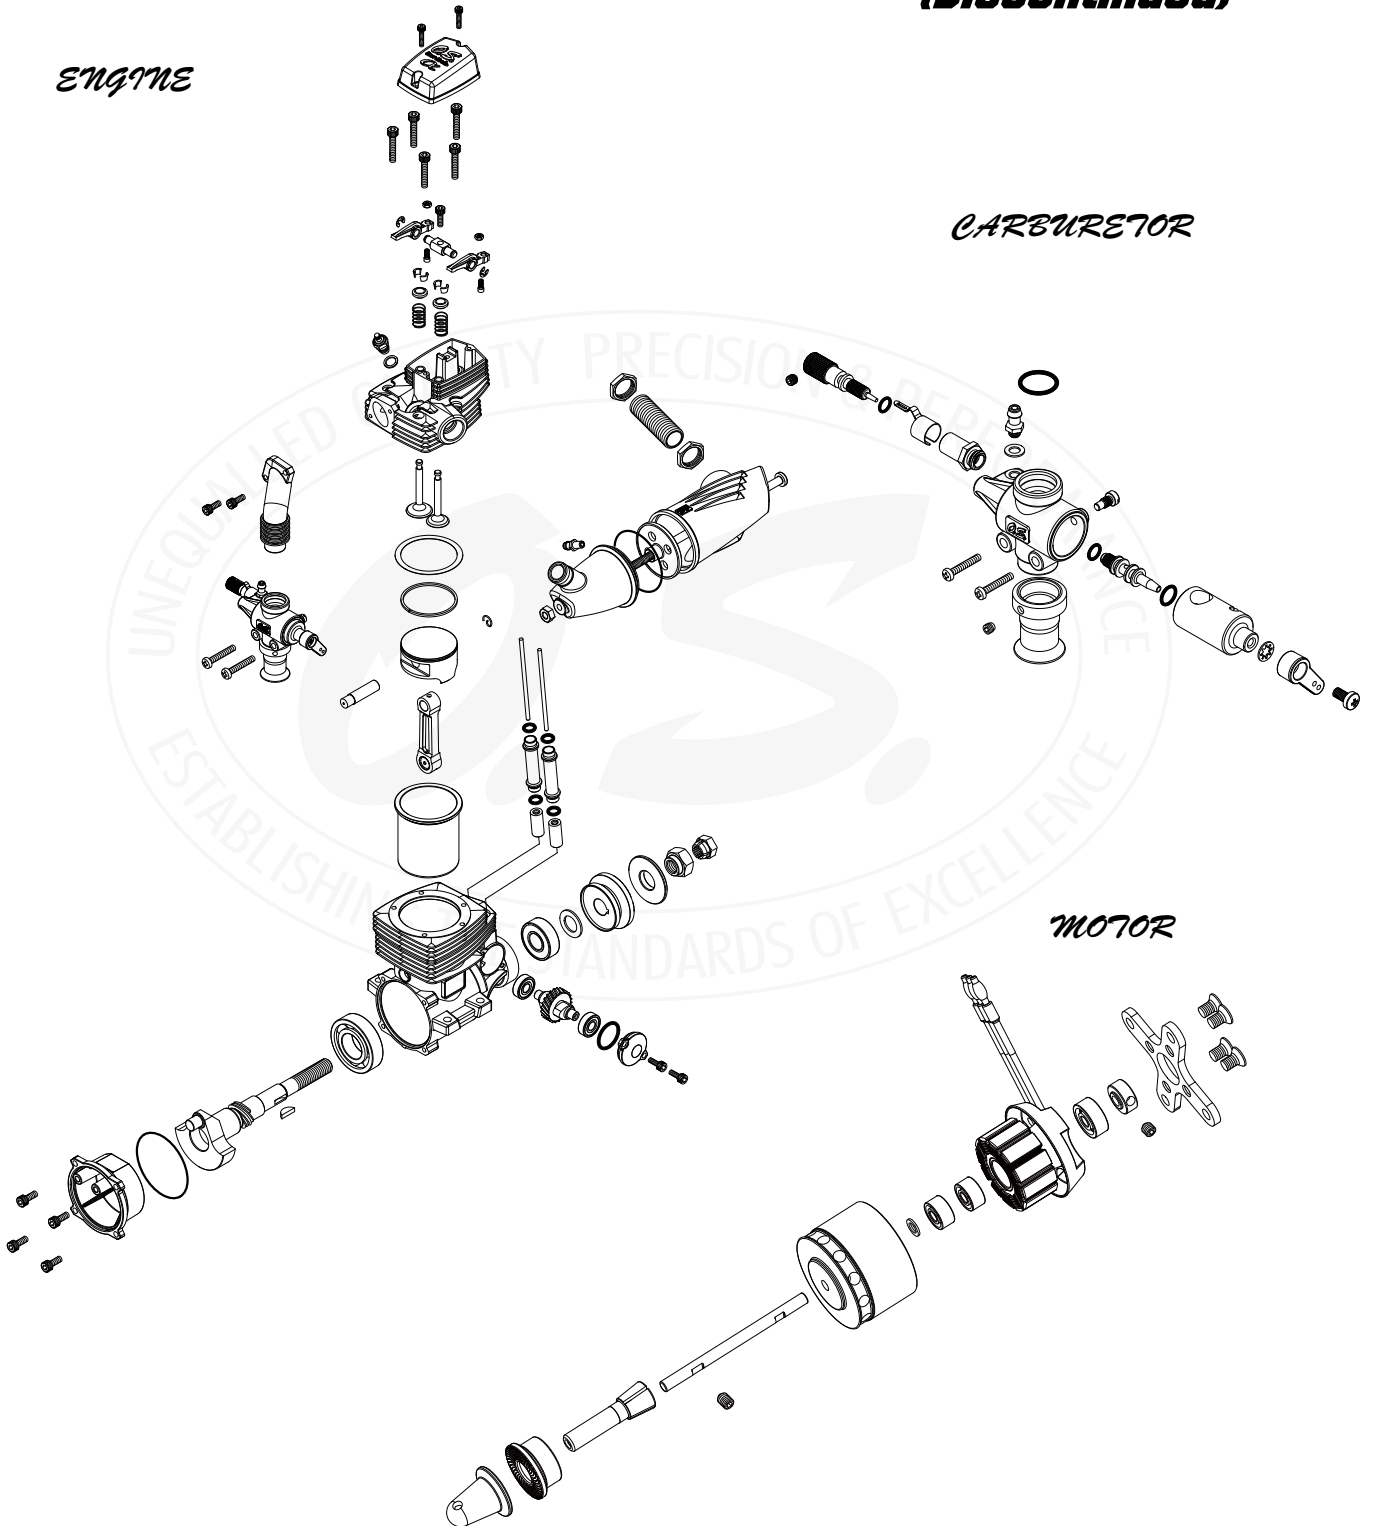

2020 EXPLODED VIEWS

WITH CODE NUMBERS LIST

(Discontinued)

ENGINE

CARBURETOR

MOTOR

For Airplane 2/4-Stroke Glow Gasoline/Gasoline Engines

- P1 GGT10 (3A400)
- P2-P3 GT55 (38000)
- P4 GF30 (3A000)