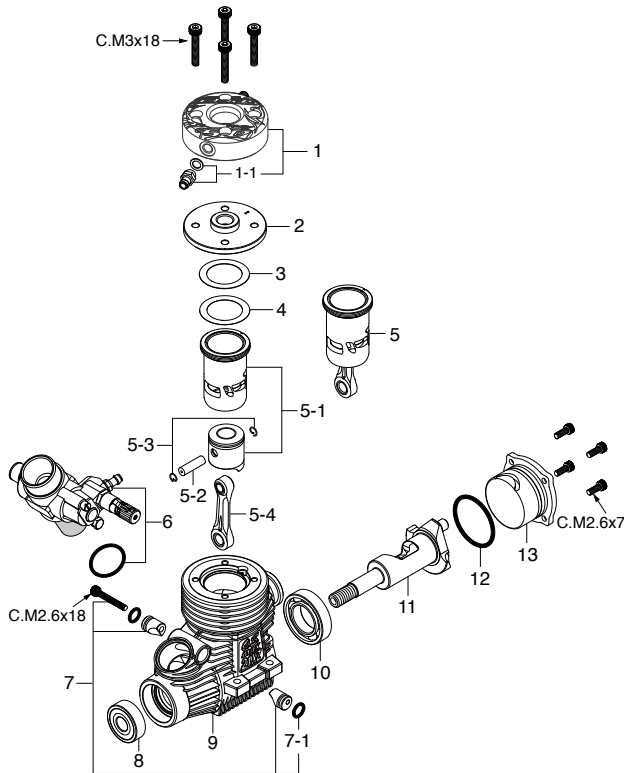

O.S. SPEED 21XZ-M

(13952)

TYPE 21D

(23882000)

CAP SCREW SETS (10pcs./sets)

Code No.	Size	Pcs. used in an engine
79871020	M2.6x7	Cover Plate Retaining Screw (4pcs.)
79871055	M2.6x18	Carburetor Retainer Retaining Screw (1pc.)
79871180	M3x18	Marine Head Retaining Screw (4pcs.)

* Type of screw

C...Cap Screw B...Binding Screw M...Oval Fillister-Head Screw
F...Flat Head Screw T...Tapping Screw N...Round Head Screw S...Set Screw

CAP SCREW SETS (10pcs./sets)

Code No.	Size	Pcs. used in an engine
79871110	M3x8	Throttle Lever Retaining Screw (1pc.)

No.	Code No.	Description
*	1	22014080 Marine Head OS SPEED 21XZ-M
	1-1	23754721 Nipple No.18 21XZ-M
*	2	22014110 Inner Head OS SPEED 21XZ-R
	3	22014160 Head Gasket Set (AL 0.2mm) 21XZ-R
	4	22014170 Head Gasket Set (PBP 0.1mm) 21XZ-R
*	5	22013020 Built-Up Parts Set (C&P) OS SPEED 21XZ-R
*	5-1	22013010 Cylinder & Piston Assembly OS SPEED 21XZ-R
*	5-2	22016010 Piston Pin OS SPEED 21XZ-R
	5-3	21817000 Piston Pin Retainer (2pcs.) 12TG,21VG,28ZX
	5-4	23755020 Connecting Rod OS SPEED 21V-SPEC
	6	23882000 Carburetor Complete (Type 21D) 21VZ-M
	7	23981740 Carburetor Retainer Assembly 21E,21H,21J
	7-1	24881824 "O" Ring (2pcs.) (7B)
	8	23731000 Crankshaft Ball Bearing (Front) 21VZ,VG,30VG,28
*	9	22011020 Crankcase OS SPEED 21XZ-R
	10	23730020 Crankshaft Ball Bearing (Rear) 21SPEC,28XZ,30VG
*	11	22012080 Crankshaft OS SPEED 21XZ-M
	12	23107100 Cover Gasket (S-22) 30VG,21VZ,VG
	13	22427000 Cover Plate OS SPEED 21XZ-B
		71642070 Glow Plug RP7
		22014160 Head Gasket Set (AL 0.2mm) 21XZ-R
		22826140 Exhaust Seal Ring (2pcs.) 21VZ,30VG
		22884250 Dust Cap Set (3mm,16mm, 18mm)

* marked parts are available only for limited period (one year after finishing the production).

No.	Code No.	Description
	1	22081408 Throttle Lever Assembly (No.5)
	2	23882200 Carburetor Rotor 21D (21VZ-M)
	3	23882600 Mixture Control Valve Assembly 21D (21VZ-M)
	3-1	27981850 "O" Ring Set (2pcs.) (S7,S6) 60B
	3-2	23882630 "O" Ring (S) (2pcs.) 21D
	4	45581820 Rotor Guide Screw 20C,60MC,70D
	5	23882100 Carburetor Body 21D (21VZ-M)
	5-1	23882210 Carburetor Spacer 21D (21VZ-M)
	6	22681953 Fuel Inlet (No.1)
	7	27881330 Mixture Control Screw 40E,60LH,60MC
	8	27681340 Mixture Control Valve Stopper 60LH,40E
	9	25581900 Needle Valve Assembly 40A,60U,70D
	9-1	22681980 Needle Assembly 20D,20F,20G,21G,40B,70D
	9-2	24981837 "O" Ring (2pcs.) (For Needle)
	9-3	26381501 Set Screw
	9-4	27381940 Needle Valve Holder Assembly 20,60U,70D,7H
	9-5	26711305 Ratchet Spring No.4
	10	29015019 Carburetor Rubber Gasket 20E,60F,60MC,70D