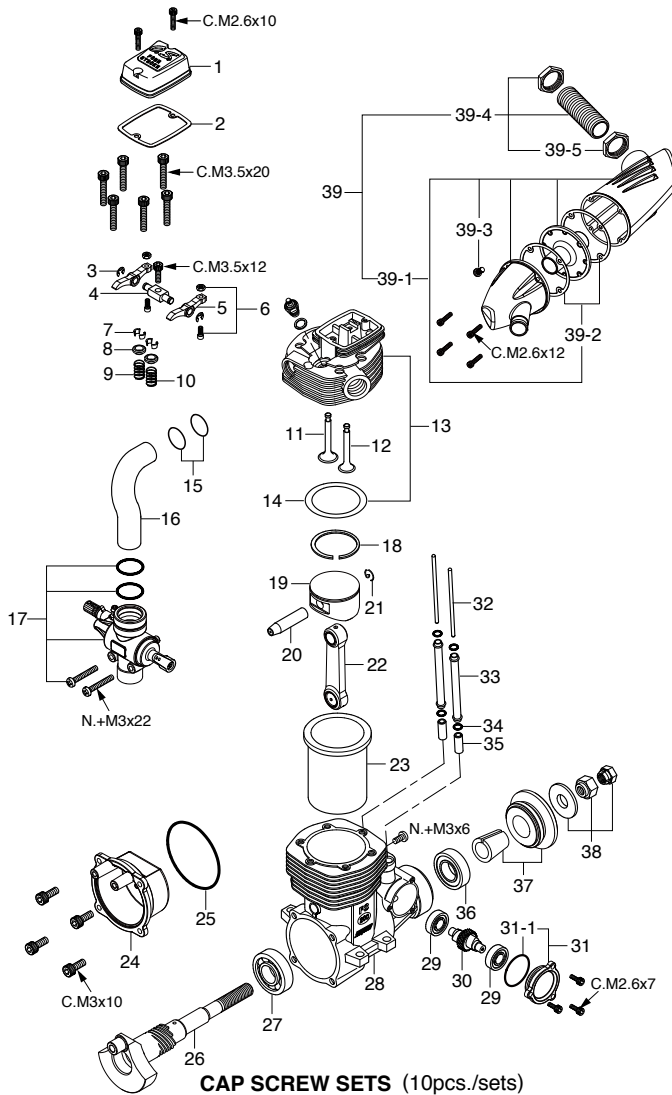

* Type of screw

C...Cap Screw B...Binding Screw M...Oval Fillister-Head Screw
F...Flat Head Screw T...Tapping Screw N...Round Head Screw S...Set Screw

CAP SCREW SETS (10pcs./sets)

Code No.	Size	Pcs. used in an engine
79871020	M2.6x7	Cam Cover Retaining Screw (3pcs.)
79871030	M2.6x10	Rocker Cover Retaining Screw (2pcs.)
79871040	M2.6x12	Silencer Assembly Screw (4pcs.)
79871120	M3x10	Cover Plate Retaining Screw (4pcs.)
79871080	M3.5x12	Rocker Support Retaining Screw (1pc.)
79871100	M3.5x20	Cylinder Head Retaining Screw (6pcs.)

No.	Code No.	Description
1	25581900	Needle-valve Assembly
1-1	22681980	Needle Assembly
1-2	24981837	"O" Ring (2pcs.)
1-3	26381501	Set Screw
1-4	27381940	Needle-valve Holder Assembly
1-5	26711305	Ratchet Spring No.4
2	22681953	Fuel Inlet (Nipple No.1)
3	44581100	Carburetor Body
4	45581820	Roter Guide Screw
5	45771000	Breather Nipple (Nipple No.5)
6	44581600	Mixture Control Valve Assembly
6-1	46066319	"O" Ring (L) (2pcs.)
6-2	24881824	"O" Ring (S) (2pcs.)
7	44581200	Carburetor Rotor
8	27881400	Throttle Lever Assembly
8-1	22081313	Throttle Lever Retaining Screw
9	44581500	Carburetor Rubber Gasket (2pcs.)
10	45581700	Carburetor Retaining Screw

No.	Code No.	Description
1	44504200	Rocker Cover
2	44514300	Rocker Cover Gasket
3	45761600	Rocker Arm Retainer (2pcs.)
4	44561400	Rocker Support
5	44561000	Rocker Arm (1pc.)
6	44561200	Tappet Adjusting Screw (1pair)
7	45560410	Split Cotter (2ps./1pair)
8	45560310	Valve Spring Retainer (1pc.)
9	45560210	Intake Valve Spring (1pc.)
10	45560220	Exhaust Valve Spring (1pc.)
11	44550000	Intake Valve (1pc.)
12	44551000	Exhaust Valve (1pc.)
13	44504100	Cylinder Head (W/Gasket)
14	44514100	Head Gasket (2pcs.)
15	44514110	Intake Manifold Gasket (2pcs.)
16	44569400	Intake Manifold
17	44581000	Carburetor Complete (Type 80N)
18	44503400	Piston Ring
19	44503200	Piston
20	44506000	Piston Pin
21	28117000	Piston Pin Retainer
22	44505001	Connecting Rod
23	44503100	Cylinder Liner
24	44507000	Cover Plate

No.	Code No.	Description
25	29061410	Cover Gasket
26	44502001	Crankshaft
27	27930000	Crankshaft Ball Bearing (Rear)
28	44501000	Crankcase (W/Screw)
29	45231100	Camshaft Ball Bearing (1pc.)
30	44562000	Camshaft
31	44501100	Cam Cover (W/Gasket)
31-1	44501110	Cam Cover Gasket
32	44566000	Push Rod (2pcs.)
33	44566100	Push Rod Cover (1pc.)
34	45566310	Push Rod Cover "O" Ring (2pcs.)
35	44564000	Cam Follower (2pcs.)
36	29431000	Crankshaft Ball Bearing (Front)
37	44508000	Drive Hub (W/Collet)
38	45910100	Lock Nut Set
39	44525000	F-6010 Silencer Assembly
39-1	44525100	Silencer Body
39-2	44525110	Silencer Gasket (2pcs.)
39-3	22681957	Pressure Nipple (No.7)
39-4	44525200	Exhaust Header Pipe Assembly
39-5	44525210	Exhaust Header Pipe Nut M16 (1pc.)
	71615009	Glow Plug Type F
	72200080	Needle Valve Extension Cable Set