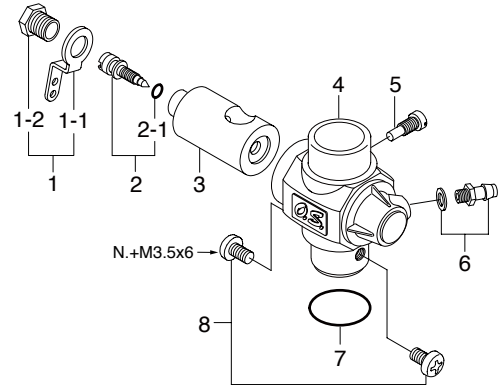

* Type of screw

C...Cap Screw M...Oval Fillister-Head Screw

F...Flat Head Screw N...Round Head Screw S...Set Screw

No.	Code No.	Description
1	24604000	Cylinder Head
2	24603000	Cylinder & Piston Assembly
3	24806301	Piston Pin
4	24817100	Piston Pin Retainer
5	25305002	Connecting Rod
6	24681000	Carburetor Complete (Type 40G)
7	23210007	Propeller Nut
8	23209003	Propeller Washer
9	24608000	Drive Hub
10	46120000	Thrust Washer
11	26731040	Crankshaft Ball Bearing (F)
12	24601000	Crankcase
13	26730040	Crankshaft Ball Bearing (R)
14	24602000	Crankshaft
15	24614000	Gasket Set
16	24607000	Cover Plate
17	24682930	Needle Stay
18	24681900	Needle Valve Unit Assembly
18-1	22681980	Needle Assembly
18-2	24981837	"O" Ring (2pcs.)
18-3	26381501	Set Screw
18-4	26711305	Ratchet Spring
18-5	24681910	Needle Valve Unit Body
18-6	26582920	Needle Valve Unit Retaining Screw
19	24613000	Screw Set
	71605300	Glow Plug A3
	24625000	E-3010 Silencer Assembly
	22681957	Pressure Fitting (No.7)
	25425310	Assembly Screw
	25425400	Retaining Screw (C.M3x35 2pcs.)

No.	Code No.	Description
1	24681410	Throttle Lever Assembly
1-1	22681419	Throttle Lever
1-2	22781420	Throttle Lever Fixing Screw
2	24681610	Mixture Control Valve
2-1	22781800	"O"Ring
3	24681200	Carburetor Rotor
4	24681100	Carburetor Body
5	45581820	Rotor Guide Screw
6	22681953	Fuel Inlet (No.1)
7	46215000	Carburetor Gasket
8	25081700	Carburetor Retaining Screw