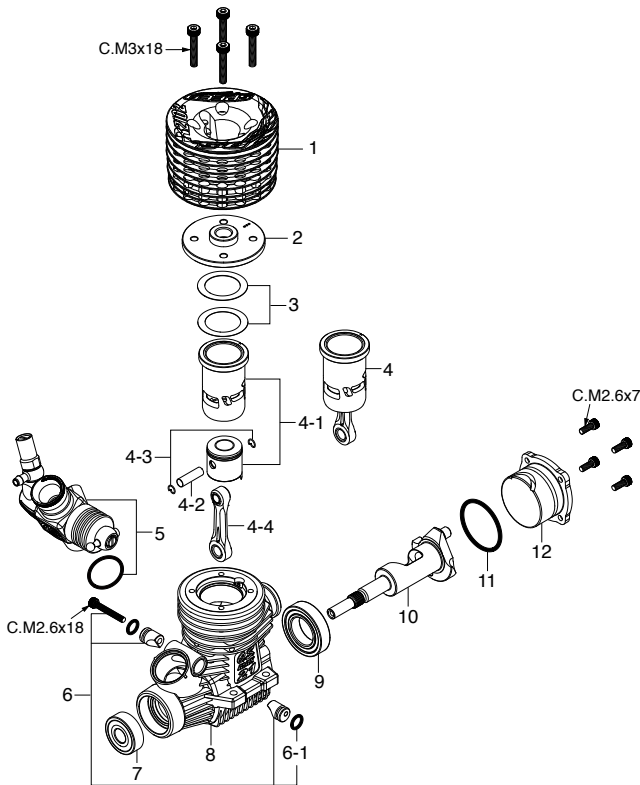

O.S. SPEED R2102

(1A100)

TYPE 21M2(B)

(2A081001)

* Type of screw

C...Cap Screw B...Binding Screw M...Oval Fillister-Head Screw

F...Flat Head Screw T...Tapping Screw N...Round Head Screw S...Set Screw

CAP SCREW SETS (10pcs./set)

Code No.	Size	Pcs. used in an engine
79871020	M2.6x7	Cover Plate Retaining Screw (4pcs.)
79871055	M2.6x18	Carburetor Retainer Retaining Screw (1pc.)
79871180	M3x18	Cylinder Head Retaining Screw (4pcs.)

No.	Code No.	Description
* 1	2A104000	Outer Head OSSPEED R2102
* 2	2A004100	Inner Head OSSPEED R2101
3	2A004160	Head Gasket Set (0.1mm / 0.15mm) R2101
* 4	2A003010	Built-Up Parts Set (CP) OSSPEED R2101
* 4-1	2A003000	Cylinder & Piston Assembly OSSPEED R2101
4-2	22016000	Piston Pin 21XZ-R
4-3	2AP17000	O.S. SPEED Piston Pin Retainer 2 (6pcs.)
4-4	23755024	Connecting Rod w/piston pin retainers (3pcs.)
* 5	2A081001	Carburetor Complete (Type 21M2(B))
6	23981740	Carburetor Retainer Assembly 21E,21H,21J
6-1	24881824	"O" Ring (2pcs.) (TB)
7	23731000	Crankshaft Ball Bearing (Front) 21VZ,VG,30VG,28
* 8	2A001000	Crankcase OSSPEED R2101
9	23730050	Ceramic Bearing (Rear) OSSPEED 21V
* 10	2A002000	Crankshaft OSSPEED R2101
11	23107100	Cover Gasket (S-22) 21XZ,30VG,35AX
* 12	2A007000	Cover Plate OSSPEED R2101
* 2A104100		Inner Head OSSPEED R2102
	71642070	Glow Plug RP7 (T-Plug)
	22826140	Exhaust Seal Ring (2pcs.) 21VZ,30VG
	71801110	O.S. SPEED Flywheel Collet (2pcs.)
	22884254	O.S. SPEED Dust Cap Set For 12-30 Class 3mm (2pcs.)/16mm (2pcs.)/18mm (1pc)

* marked parts are available only for limited period (one year after finishing the production).

No.	Code No.	Description
1	22082600	Mixture Control Valve Assembly (21M) 21XZ-R
1-1	46066319	"O" Ring (L) (2pcs.) P-3
1-2	22781800	"O" Ring (S) (2pcs.) 10D,10F,1H-3H,20E
2	22082970	Needle Assembly (21M) 21XZ-R
2-1	46066319	"O" Ring (2pcs.) P-3
3	22082940	Needle Holder Assembly (21M) 21XZ-R
3-1	22082950	No.15 Universal Nipple Assembly
4	22848160	Throttle Stop Screw (21J)
4-1	27881820	"O" Ring (S) (2pcs.) (S-3)
5	71533085	Carburetor Reducer (8.5mm Red) ALUMINUM
5-1	22615000	"O" Ring (1pc.) 2A-3A,20C,20D
6	22082110	Carburetor Body 21M(B)
7	22082200	Slide Valve (21M) 21XZ-R
* 8	2A081610	Metering Needle Assembly R2101
8-1	27881820	"O" Ring (S) (2pcs.) (S-3)
9	23981520	Dust Cover (21,30VG) 21E,21F,21J
10	23781400	Ball Link No.3
10-1	26381501	Set Screw (1pc.)
11	29015019	Carburetor Rubber Gasket 20E,60F,60MC,70D

* marked parts are available only for limited period (one year after finishing the production).