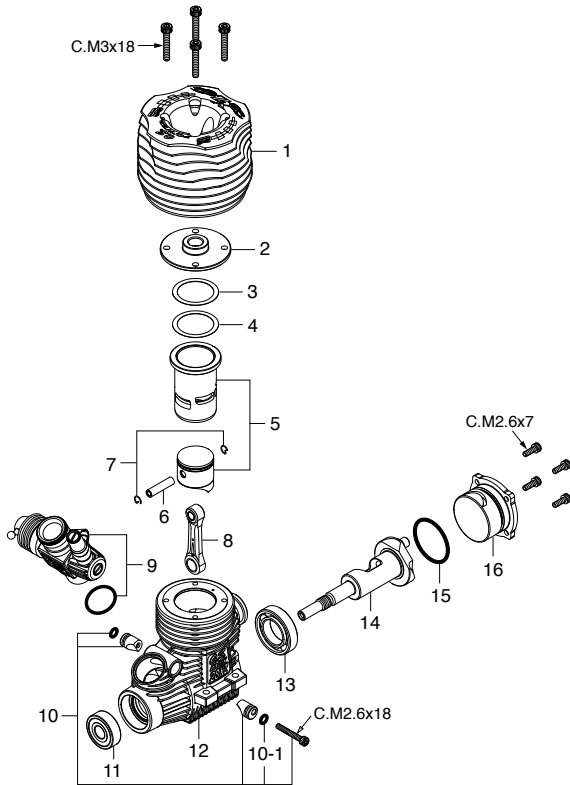

* Type of screw

C...Cap Screw B...Binding Screw M...Oval Fillister-Head Screw
F...Flat Head Screw T...Tapping Screw N...Round Head Screw S...Set Screw

CAP SCREW SETS (10pcs./set)

Code No.	Size	Pcs. used in an engine
79871020	M2.6x7	Cover Plate Retaining Screw (4pcs.)
79871055	M2.6x18	Carburetor Retainer Retaining Screw (1pc.)
79871180	M3x18	Cylinder Head Retaining Screw (4pcs.)

No.	Code No.	Description
1	22843200	Outer Head 28XZ
2	22843100	Inner Head 28XZ
3	23914100	Head Gasket 0.2mm (2pcs.) 30VG
4	22841410	Head Gasket 0.1mm (2pcs.) 28XZ
5	22843000	Cylinder & Piston Assembly 28XZ
6	22846000	Piston Pin 28XZ
7	21817010	OSSPEED Piston Pin Retainer 4mm (6pcs.)
8	22845000	Connecting Rod 28XZ
9	22848011	Carburetor Complete (Type 21J2(B) R9.0) 21-28
10	23981740	Carburetor Retainer Assembly 21E,21H,21J
10-1	24881824	"O" Ring (2pcs.) (7B)
11	23731000	Crankshaft Ball Bearing (Front) 21VZ,VG,30VG,28
12	22841000	Crankcase 28XZ
13	23730020	Crankshaft Ball Bearing (Rear) 21SPEC,28XZ,30VG
14	22842000	Crankshaft
15	23764020	Cover Gasket (S-22) 30VG,21VZ,VG
16	22847000	Cover Plate 28XZ
	71641300	Glow Plug T-P3
	22841410	Head Gasket 0.1mm (2pcs.) 28XZ
	22826140	Exhaust Seal Ring 21VZ,30VG
	71533000	Carburetor Reducer 8mm (RED) w/ "O" Ring (2pcs.)
	22615000	"O" Ring (1pc.) 2A-3A,20C,20D
	22884250	Dust Cap Set (3mm,16mm,18mm)

No.	Code No.	Description
1	23781400	Ball Link No.3
1-1	26381501	Retaining Screw
2	23981520	Dust Cover (21,30VG) 21E,21F,21J
3	23818340	Metering Needle Assembly 21C,21J
3-1	27881820	"O" Ring (2pcs.) (S-3)
4	22848210	Slide Valve 21J
5	71533010	Carburetor Reducer 9mm (BLUE)
5-1	22615000	"O" Ring 2A-3A,20C,20D
6	23618197	Needle Assembly 21C,21E,21F,20E,21J
6-1	46066319	"O" Ring P-3
7	22082940	Needle Holder Assembly (21M) 21XZ-R
7-1	22082950	Fuel Inlet (No.15)
8	22848160	Throttle Stop Screw (21J)
8-1	27881820	"O" Ring (S-3)
9	23781600	Mixture Control Valve Assembly 20K,21J
9-1	46066319	"O" Ring (L) (2pcs.) P-3
9-2	22781800	"O" Ring (S) (2pcs.) 10D,10F,1H-3H,20E
10	22481102	Carburetor Body (w/Thermo Insulator) 21J2(B)
10-1	23781110	Thermo Insulator 21C,21H,21E,20K
11	29015019	Carburetor Rubber Gasket 20E,60F,60MC,70D