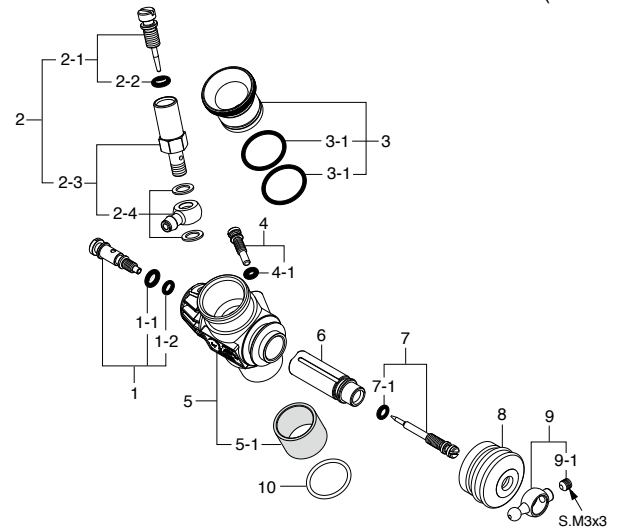

O.S. SPEED T1201

(1A400)

TYPE 12F3-B

(2A481000)

* Type of screw

C...Cap Screw B...Binding Screw M...Oval Fillister-Head Screw
F...Flat Head Screw T...Tapping Screw N...Round Head Screw S...Set Screw

CAP SCREW SETS (10pcs./set)

Code No.	Size	Pcs. used in an engine
79871020	M2.6x7	Cover Plate Retaining Screw (4pcs.)
79871050	M2.6x15	Carburetor Retainer Retaining Screw (1pc.)
79871150	M3x15	Cylinder Head Retaining Screw (4pcs.)

No.	Code No.	Description
* 1	2A404000	Outer Head OSSPEED T1201
* 2	2A404100	Inner Head OSSPEED T1201
* 3	2A404160	Head Gasket Set (0.1mm, 0.15mm) T1201
* 4	2A403010	Built-Up Parts Set (CP) OSSPEED T1201
* 4-1	2A403000	Cylinder & Piston Assembly OSSPEED T1201
4-2	21656000	Piston Pin 12XZ
4-3	2PA17000	O.S.SPEED Piston Pin Retainer 2 (6pcs.)
4-4	2A405001	Connecting Rod w/piston pin retainers (3pcs.)
* 5	2A481000	Carburetor Complete (Type 12F3(B))
6	21538170	Carburetor Retainer Assembly OSSPEED 12TZ SPEC2
6-1	24881824	"O" Ring (2pcs.) (7B)
7	21630500	Ball Bearing (F) 12
* 8	2A401000	Crankcase OSSPEED T1201
9	21931100	Ceramic Bearing (R) OSSPEED 12TZ SPEC2
* 10	2A402000	Crankshaft OSSPEED T1201
11	21921800	"O" Ring (1pc.) (S-16)
* 12	2A407000	Cover Plate OSSPEED T1201
	71642060	Glow Plug RP6
	21427200	Exhaust Seal Ring (2pcs.) 12TG,TZ
	21682950	Dust Cap Set (3mm 1pc,16mm 2pcs.) (12F-B) 12XZ

Items marked * are available for only limited time.
(One year after discontinuing the production)

No.	Code No.	Description
1	21682600	Mixture Control Valve Assembly 12F2
1-1	27881820	"O" Ring (L) (2pcs.) (S-3)
1-2	22781800	"O" Ring (S) (2pcs.) 10D,10F,1H-3H,20E
2	21681900	Needle Valve Assembly 12F-B
2-1	21538900	Needle 12F.11H,11K,12D
2-2	27881820	"O" Ring (2pcs.) (S-3)
2-3	21682940	Needle Hoolder (12F-B) 12XZ
2-4	2AP81950	No.21 Universal Nipple Assembly
3	71533255	Carburetor Reducer (5.5mm Red) ALUMINUM
3-1	22615000	"O" Ring (1pc.) 2A-3A,20C,20D
4	21982620	Throttle Stop Screw 12D,11H,11K
4-1	22781800	"O" Ring (S) (2pcs.) 10F,10F,1H-3H,20E
5	21682100	Carburetor Body (w/Thermo Insulator) (12F-B)
5-1	21982900	Thermo Insulator 11H,11K,11L
* 6	2A481200	Slide Valve (12F3) OSSPEED T1201
7	21682510	Metering Needle Assembly (12F2)
7-1	22781800	"O" Ring (S) (2pcs.) 10D,10F,1H-3H,20E
8	21982520	Dust Cover 12 12D,11H,11K
9	23818430	Ball Link No.5
9-1	26381501	Set Screw (1pc.)
10	22615000	Carburetor Rubber Gaske 2A-3A,20C,20D

Items marked * are available for only limited time.
(One year after discontinuing the production)