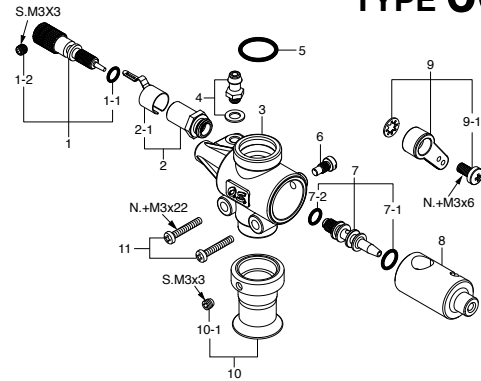

CAP SCREW SETS (10pcs./sets)

Code No.	Size	Pcs. used in an engine
79871020	M2.6x7	Cam Cover Retaining Screw (2pcs.) Intake Manifold Retaining Screw (2pcs.)
79871040	M2.6x12	Rocker Cover Retaining Screw (2pcs.)
79871110	M3x8	Cover Plate Retaining Screw (4pcs.)
79871150	M3x15	Rocker Support Retaining Screw (1pc.)
79871200	M3x20	Cylinder Head Retaining Screw (5pcs.)

No.	Code No.	Description
1	44881970	Needle Assembly
1-1	24981837	"O" Ring (2pcs.)
1-2	26381501	Set Screw
2	27381940	Needle Valve Holder Assembly
2-1	26711305	Ratchet Spring No.4
3	44082100	Carburetor Body
4	22681953	Fuel Inlet (No.1)
5	46115000	Carburetor Rubber Gasket (1pc.)
6	45581820	Rotor Guide Screw
7	45582300	Mixture Control Valve Assembly
7-1	46066319	"O" Ring (L) (2pcs.)
7-2	24881824	"O" Ring (S) (2pcs.)
8	44082200	Carburetor Rotor
9	27881400	Throttle Lever Assembly
9-1	22081313	Throttle Lever Retaining Screw
10	44881300	Velocity Stack
10-1	26381501	Set Screw
11	45581700	Carburetor Retaining Screw (2pcs.)

No.	Code No.	Description
1	44804200	Rocker Cover
2	45761600	Rocker Arm Retainer (2pcs.)
3	45961410	Rocker Support (1pc.)
4	47161100	Rocker Arm (1pc.)
5	45061202	Tappet Adjusting Screw (1pair)
6	45960400	Split Cotter (2pcs.)
7	45960310	Valve Spring Retainer (1pc.)
8	45960210	Valve Spring (1pc.)
9	44850000	Intake Valve (1pc.)
10	44851000	Exhaust Valve (1pc.)
11	44804100	Cylinder Head (W/Gasket)
11-1	44714100	Cylinder Head Gasket (1pc.)
12	44868000	Intake Manifold (1pc.)
13	44881000	Carburetor Complete (Type 60RA)
14	45903400	Piston Ring
15	45903200	Piston
16	45906000	Piston Pin
17	44805000	Connecting Rod
18	46103100	Cylinder Liner
19	44807000	Cover Plate
20	44802000	Crankshaft
21	45630000	Crankshaft Ball Bearing (Rear)
22	44801000	Crankcase
23	45231100	Camshaft Ball Bearing (1pc.)
24	45962000	Camshaft
25	44801100	Cam Cover
26	44066000	Push Rod (2pcs.)
27	44866100	Push Rod Cover (1pc.)
28	24881824	Push Rod Cover "O" Ring (2pcs.)

No.	Code No.	Description
29	45564000	Cam Follower (2pcs.)
30	26731002	Crankshaft Ball Bearing (Front)
31	46120000	Thrust Washer
32	44808000	Drive Hub (W/woodruff key)
32-1	29008219	Woodruff Key
33	45910100	Lock Nut Set
34	44825000	F-5030 Silencer Assembly
34-1	44825100	Silencer Body
34-2	44825400	Assembly Screw
34-3	44625410	Silencer Gasket (1pc.)
34-4	22681957	Pressure Nipple (No.7)
34-5	44825200	Exhaust Header Pipe Assembly
34-6	45626030	Exhaust Header Pipe Nut M11 (1pc.)
71615009		Glow Plug Type F