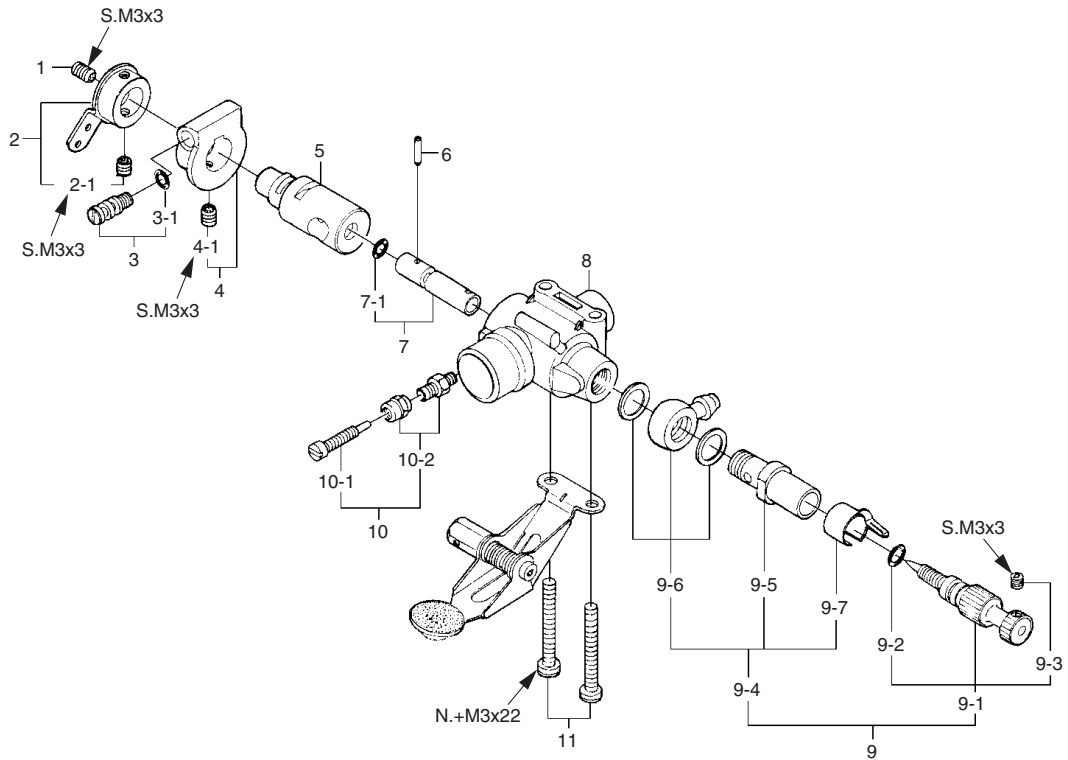

Note: The choke valve assembly is not included in the carburetor complete.

* Type of screw
C...Cap Screw M...Oval Fillister-Head Screw
F...Flat Head Screw N...Round Head Screw S...Set Screw

O.S. GENUINE PARTS & ACCESSORIES

No.	Code No.	Description
1	26381501	Set-screw
2	24981405	Throttle Lever Assembly
2-1	26381501	Set-screw
3	46481320	Mixture Control Screw Assembly
3-1	22781800	"O" Ring (2pcs.)
4	46481330	Mixture Control Screw Holder Assembly
4-1	26381501	Set-screw
5	46481200	Carburetor Rotor
6	46281340	Mixture Control Valve Pin
7	46481310	Mixture Control Valve Assembly
7-1	22781800	"O" Ring (2pcs.)
8	46481100	Carburetor Body
9	46281900	Needle Valve Assembly
9-1	29081952	Needle Assembly
9-2	24981837	"O" Ring (2pcs.)
9-3	26381501	Set-screw
9-4	46181940	Needle Valve Holder Assembly
9-5	46181941	Needle Valve Holder
9-6	46181950	Fuel Inlet
9-7	26711305	Ratchet Spring
10	26781619	Throttle Stop Screw Assembly
10-1	26681305	Throttle Stop Screw
10-2	26681803	Throttle Stop Screw Holder
11	45581700	Carburetor Retaining Screw

Code No.	Description
72200130	Booster Terminal Kit
46110200	5/16"-M5 (L) Propeller Locknut Set For Truturn Spinner
71531000	Non-Bubble Weight
72403050	Super Filter (L)
79870050	M5 Blind Nut (10pcs.)
55500004	M5 Lock Washer (10sets.)
79871020	M2.6x7 Cap Screw Set (10pcs.)
79871070	M3.5x10 Cap Screw Set (10pcs.)
79871080	M3.5x12 Cap Screw Set (10pcs.)
79871090	M3.5x15 Cap Screw Set (10pcs.)
79871100	M3.5x20 Cap Screw Set (10pcs.)
71521000	Long Socket Wrench With Plug Grip